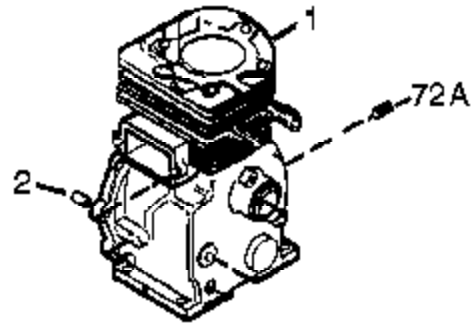

Ref #	Part Number	Qty	Description
1	37251	1	Cylinder (Incl. 2, 20 & 72)
2	27652	2	Dowel Pin
90	611093	1	Flywheel (W/Ring Gear)
314	650873	1	Screw, 1/4-20 x 3/4"
315	611111	1	Alternator Coil (18 Watt) (Incl. 322 & 323)
322	611117	1	Connector Body
323	611118	1	Terminal