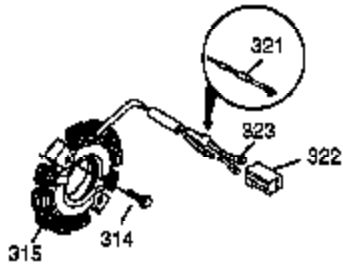

Ref #	Part Number	Qty	Description
3	650820	2	Screw, 1/4-20 x 1/2"
15B	650494	1	Screw, 6-40 x 5/16"
15A	30700	1	Governor Yoke
19A	36281	1	Extension Spring
49	36896	1	Oil Dipper
72A	28582	1	Oil Drain Plug
139	33369	1	Governor Gear Bracket
140	650836	1	Screw, 10-24 x 1/2"
209A	651056	1	Screw, 10-24 x 29/32"
217	37260	1	Bellcrank Lever
291	29774	1	Fuel Line
298	650665	2	Screw, 1/4-15 x 3/4"
301	35355	1	Fuel Cap
302	37098	1	Fuel Tank Extension
302A	650821	3	Screw, 10-32 x 1/2"
314	650873	2	Screw, 1/4-20 x 3/4"
315	611111	1	Alternator Coil (18 Watt) (Incl. 323)
323	611118	1	Terminal
341	37093	1	Fuel Tank Bracket
342	792028	2	Screw, 5/16-18 x 7/8"
345A	650821	1	Screw, 10-32 x 1/2"