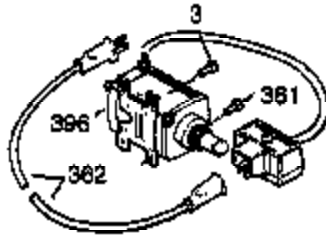

Ref #	Part Number	Qty	Description
3	650820	2	Screw, 1/4-20 x 1/2"
15B	650494	1	Screw, 6-40 x 5/16"
15A	30700	1	Governor Yoke
19A	36281	1	Extension Spring
49	36896	1	Oil Dipper
72A	28582	1	Oil Drain Plug
139	33369	1	Governor Gear Bracket
140	650836	1	Screw, 10-24 x 1/2"
209A	651056	1	Screw, 10-24 x 29/32"
217	37260	1	Bellcrank Lever
291	29774	1	Fuel Line
298	650665	2	Screw, 1/4-15 x 3/4"
301	35355	1	Fuel Cap
302	37098	1	Fuel Tank Extension
302A	650821	3	Screw, 10-32 x 1/2"
314	650873	2	Screw, 1/4-20 x 3/4"
315	611111	1	Alternator Coil (18 Watt) (Incl. 323)
323	611118	1	Terminal
341	37093	1	Fuel Tank Bracket
342	792028	2	Screw, 5/16-18 x 7/8"
345A	650821	1	Screw, 10-32 x 1/2"