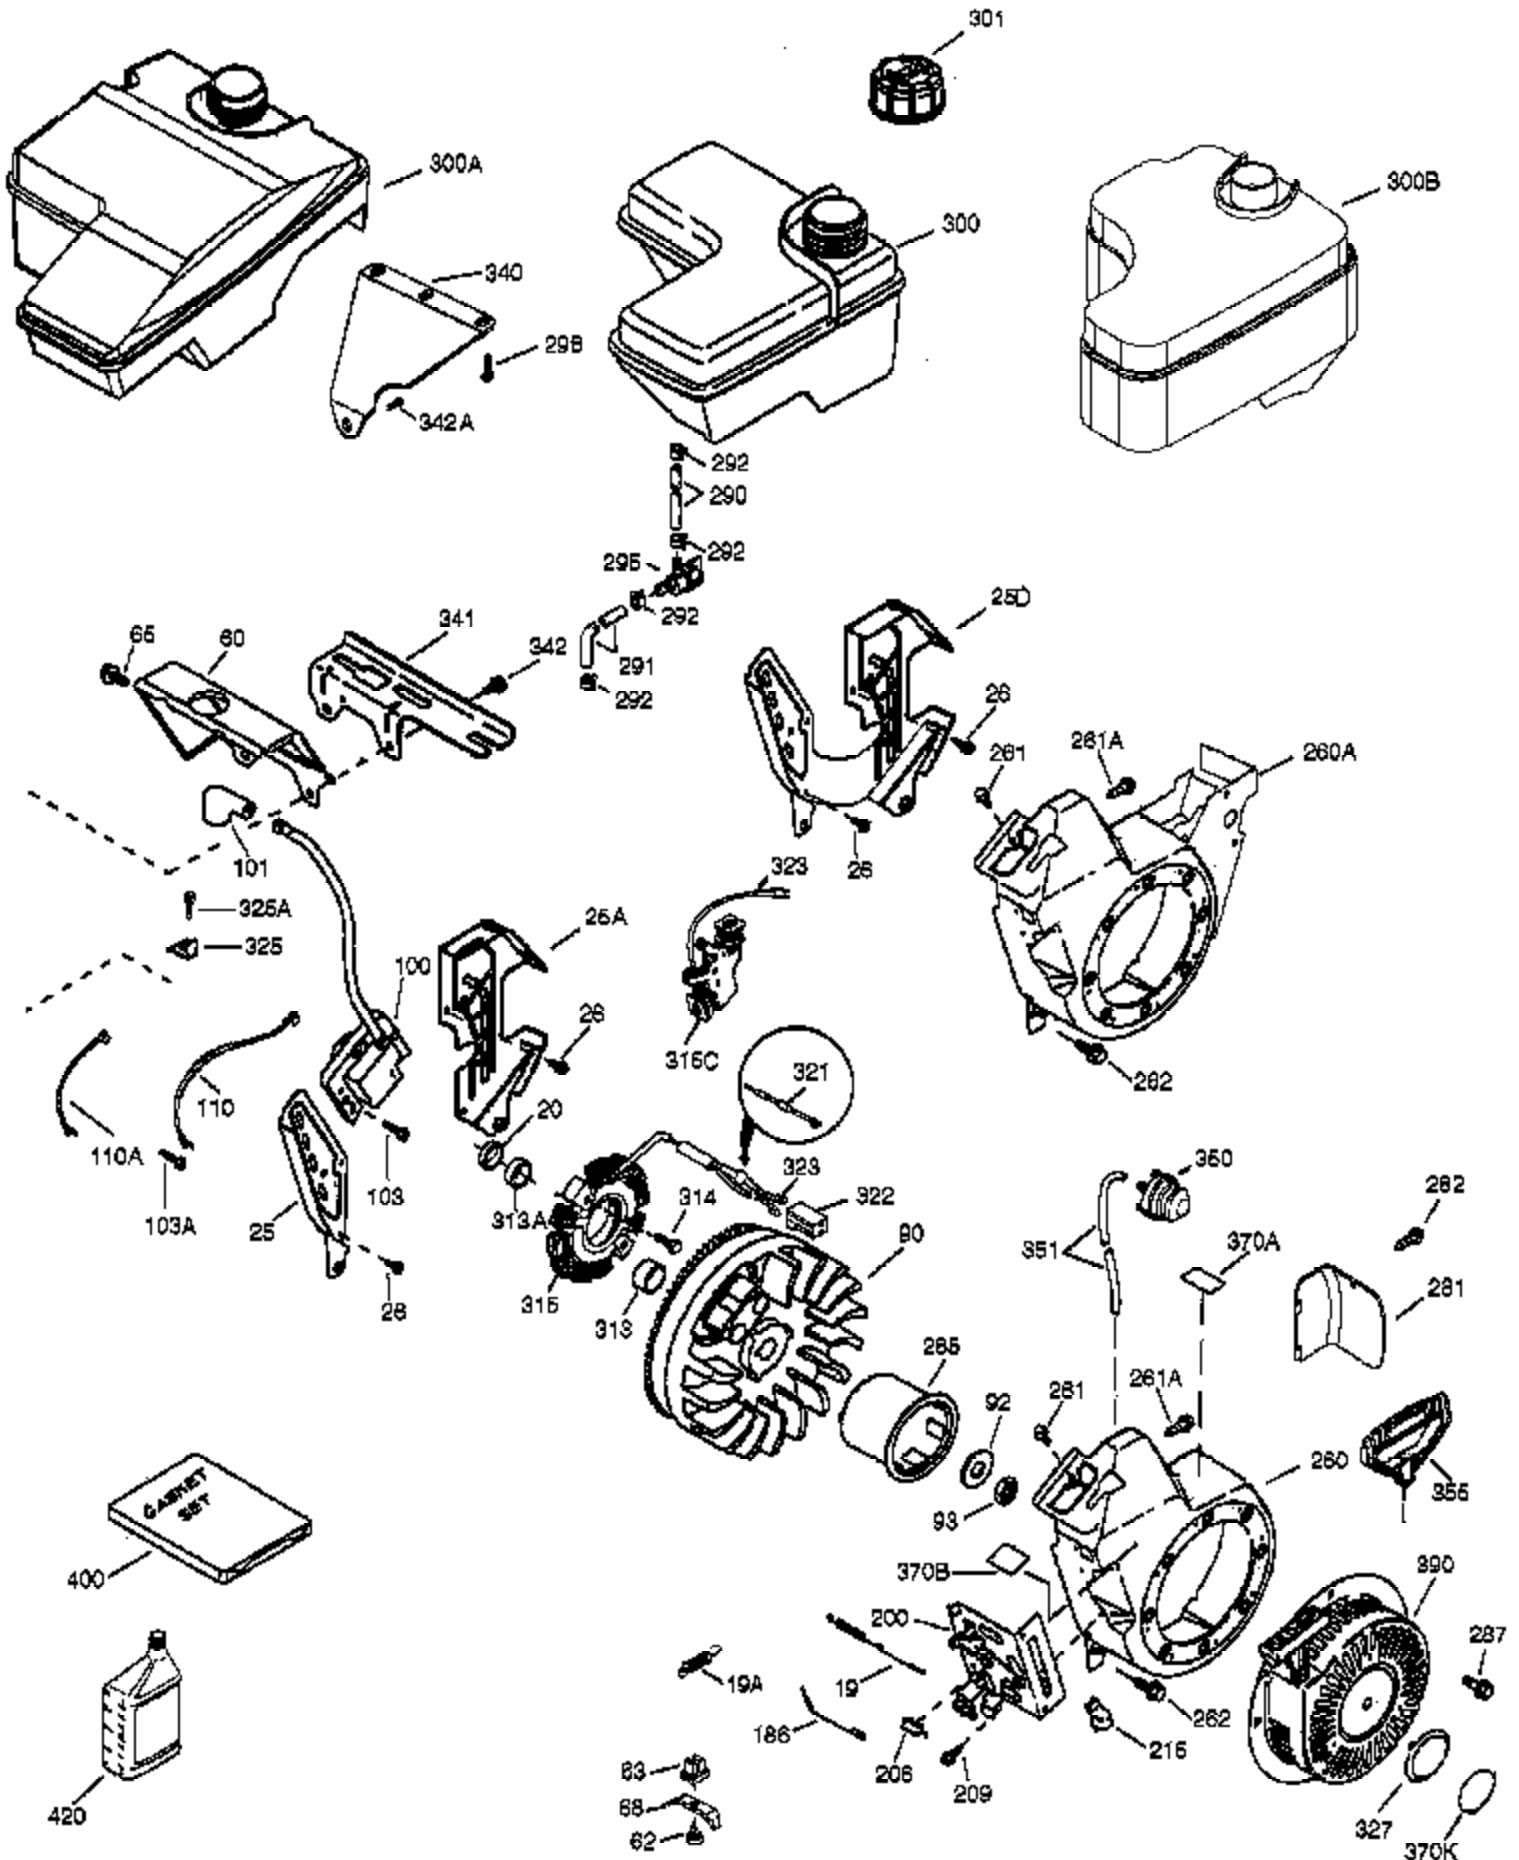

Ref #	Part Number	Qty	Description
19	37111	1	Extension Spring
20	32600	1	Oil Seal
25D	37710	1	Air Baffle (1 pc. electric start)
26	30200	2	Screw, 10-24 x 9/16"
60	36623A	1	Blower Housing Extension
65	30200	1	Screw, 10-24 x 9/16"
90	611216	1	Flywheel
92	650815	1	Belleville Washer
93	650816	1	Flywheel Nut
100	34443C	1	Solid State Ignition
101	610118	1	Spark Plug Cover
103	651007	2	Screw, T-15, 10-24 x 15/16"
110	36230	1	Ground Wire
186	36711	1	Governor Link
200	36824A	1	Control Bracket (Incl. 206)
206	610973	1	Terminal
209	650821	2	Screw, 10-32 x 1/2"
215	32410	1	Control Knob
215	32410	1	Control Knob
260	36901	1	Blower Housing
261A	650821	1	Screw, 10-32 x 1/2"
261	651008	1	Screw, 1/4-20 x 31/64"
262	651008	2	Screw, 1/4-20 x 31/64"
281	36907	1	Starter Bubble Cover
282	651035	1	Screw, 6-32 x 25/64"
285	35985B	1	Starter Cup
287	651008	4	Screw, 1/4-20 x 31/64"
290	30705	1	Fuel Line
292	26460	4	Fuel Line Clamp
300	36863	1	Fuel Tank (Incl. 292 & 301)
301	35355	1	Fuel Cap
313	34080	1	Spacer
341	36644A	1	Fuel Tank Bracket (Lower)
342	651010	2	Screw, 1/4-20 x 7/8"
350	570682A	1	Primer Assembly
351	32180C	1	Primer Line
355	590574	1	Starter Handle (Mitten Grip)
370K	36695	1	Starter Decal
370B	36899	1	Control Decal
370A	36261	1	Instruction Decal
390	590749	1	Rewind Starter (Note: This engine could have been built with the 590733 starter)
400	36720	1	* Gasket Set (Incl. items marked PK in notes)
420	730226A		SAE 5W30 4-Cycle Engine Oil (Quart)