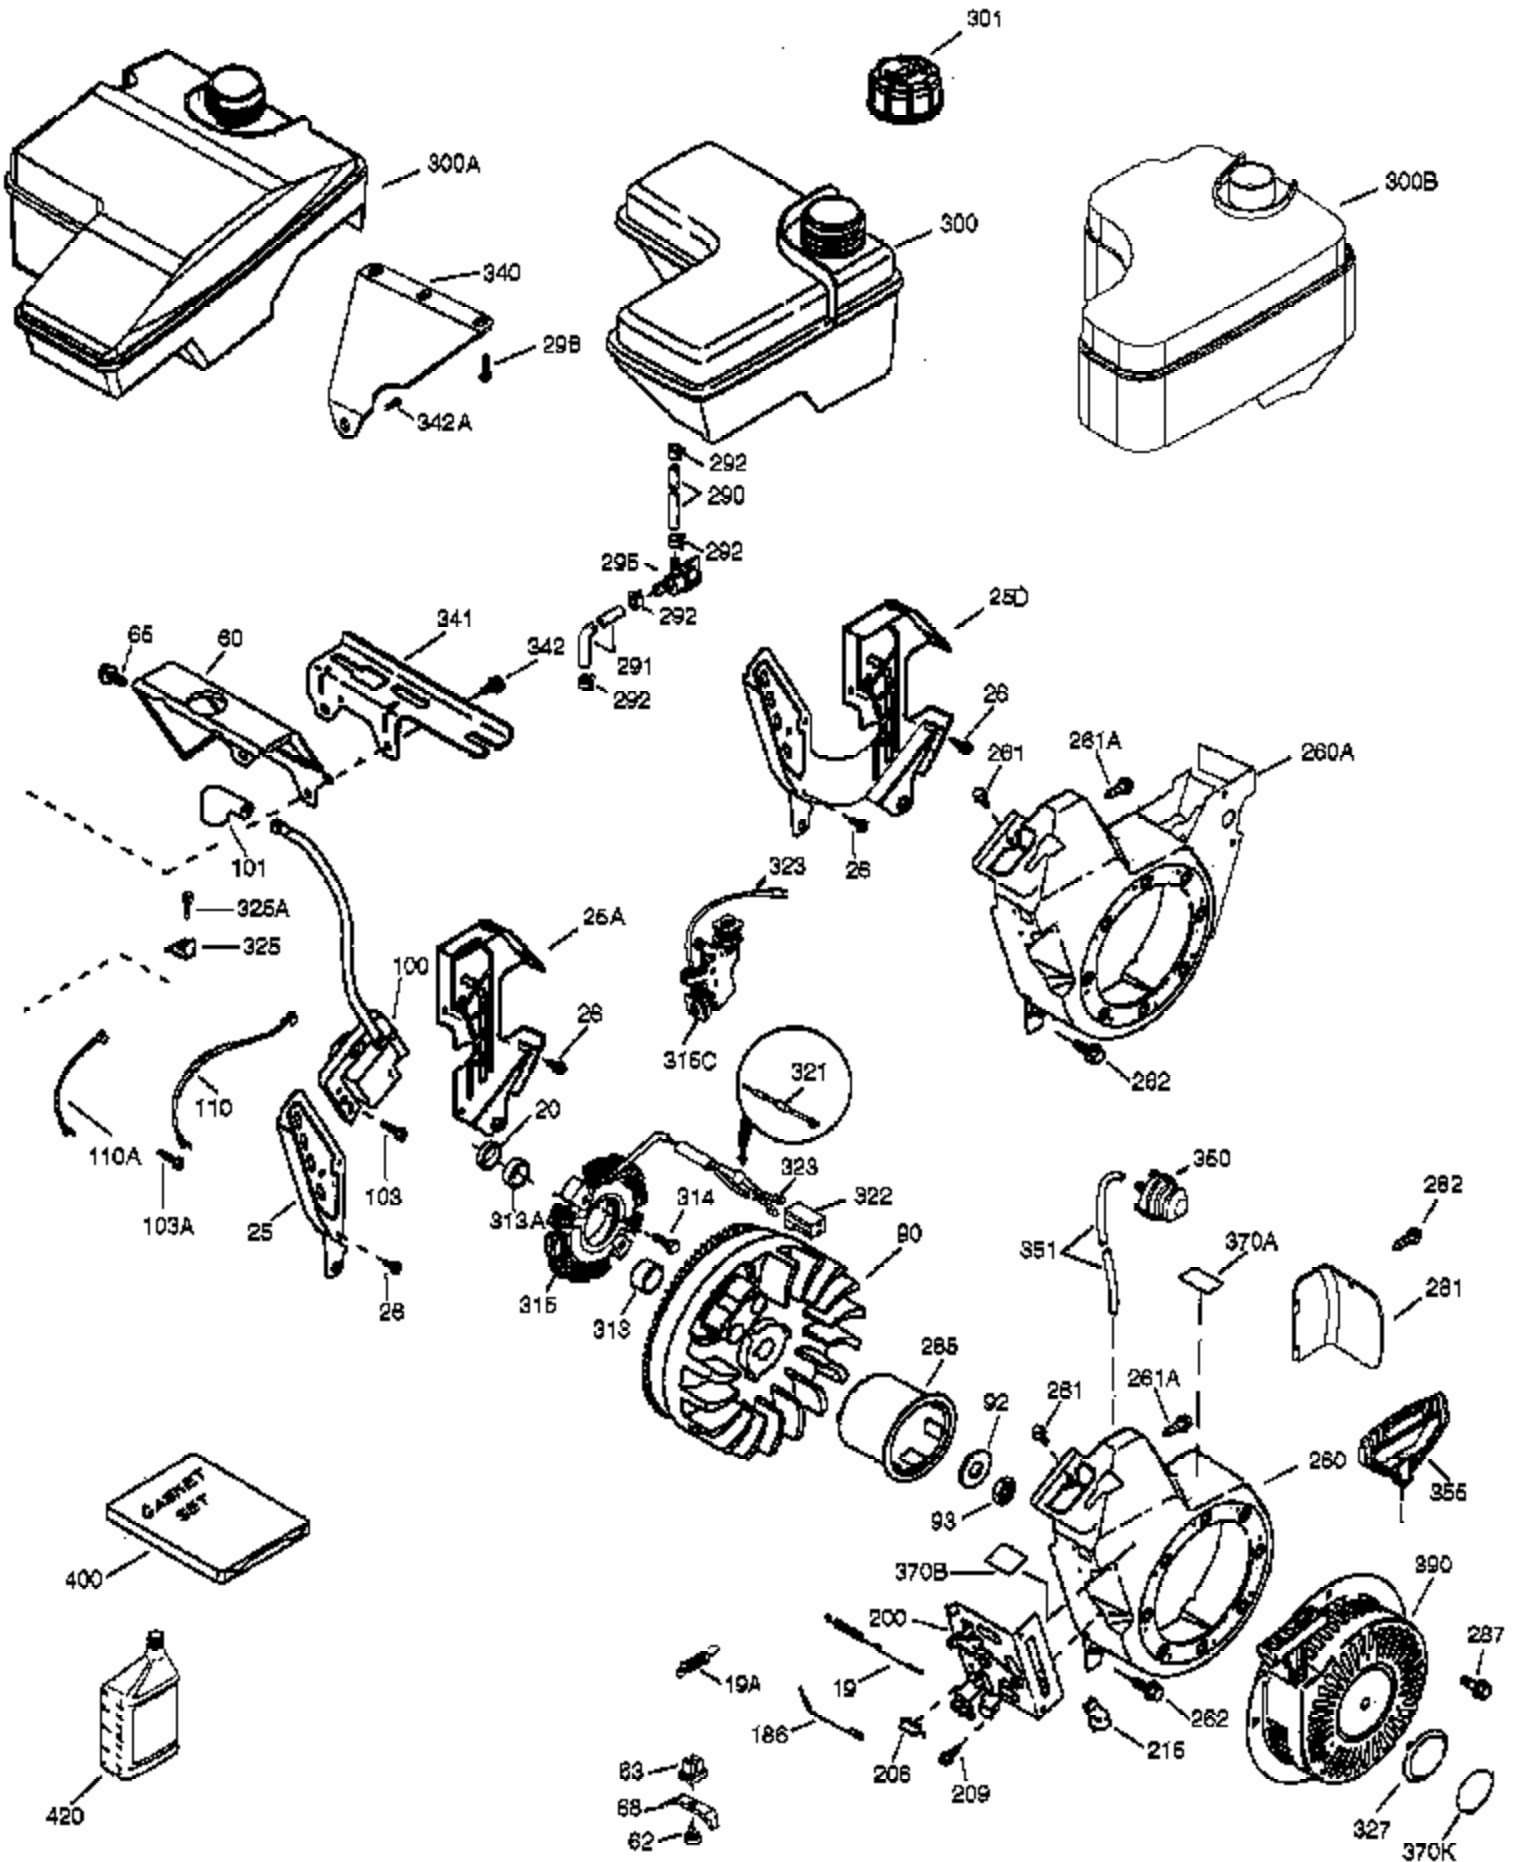

Ref #	Part Number	Qty	Description
19	37751	1	Extension Spring
20	32600	1	Oil Seal
25D	37710	1	Air Baffle (1 pc. electric start)
26	30200	2	Screw, 10-24 x 9/16"
60	36623A	1	Blower Housing Extension
65	30200	1	Screw, 10-24 x 9/16"
90	611216	1	Flywheel
92	650815	1	Belleville Washer
93	650816	1	Flywheel Nut
100	34443C	1	Solid State Ignition
101	610118	1	Spark Plug Cover
103	651007	2	Screw, T-15, 10-24 x 15/16"
110	36230	1	Ground Wire
186	36711	1	Governor Link
200	36824A	1	Control Bracket (Incl. 206)
206	610973	1	Terminal
209	650821	2	Screw, 10-32 x 1/2"
215	32410	1	Control Knob
260	36901	1	Blower Housing
261A	650821	1	Screw, 10-32 x 1/2"
261	651008	1	Screw, 1/4-20 x 31/64"
262	651008	2	Screw, 1/4-20 x 31/64"
281	36907	1	Starter Bubble Cover
282	651035	1	Screw, 6-32 x 25/64"
285	35985C	1	Starter Cup
287	651008	4	Screw, 1/4-20 x 31/64"
290	30705	1	Fuel Line
291	29774	1	Fuel Line
292	26460	4	Fuel Line Clamp
295	35857	1	Fuel Shut-Off Valve (Incl. 292)
300	37048	1	Fuel Tank (Incl. 292 & 301)
301	37844	1	Fuel Cap
313	34080	1	Spacer
313	34080	1	Spacer
314	650873	1	Screw, 1/4-20 x 3/4"
315	611111	1	Alternator Coil (18 Watt)(Incl. 322 & 323)
322	611117	1	Connector Body
323	611118	1	Terminal
341	36644A	1	Fuel Tank Bracket (Lower)
342	651085	2	Screw, 1/4-20 x 19/32"
342B	651086	2	Rubber Washer
350	570682A	1	Primer Assembly
351	32180C	1	Primer Line
355	590574	1	Starter Handle (Mitten Grip)
370K	36695	1	Starter Decal
370B	36899	1	Control Decal
370A	36261	1	Instruction Decal
390	590749	1	Rewind Starter (Note: This engine could have been built with the 590733 starter)
400	36720	1	* Gasket Set (Incl. items marked PK in notes)
420	730226A		SAE 5W30 4-Cycle Engine Oil (Quart)