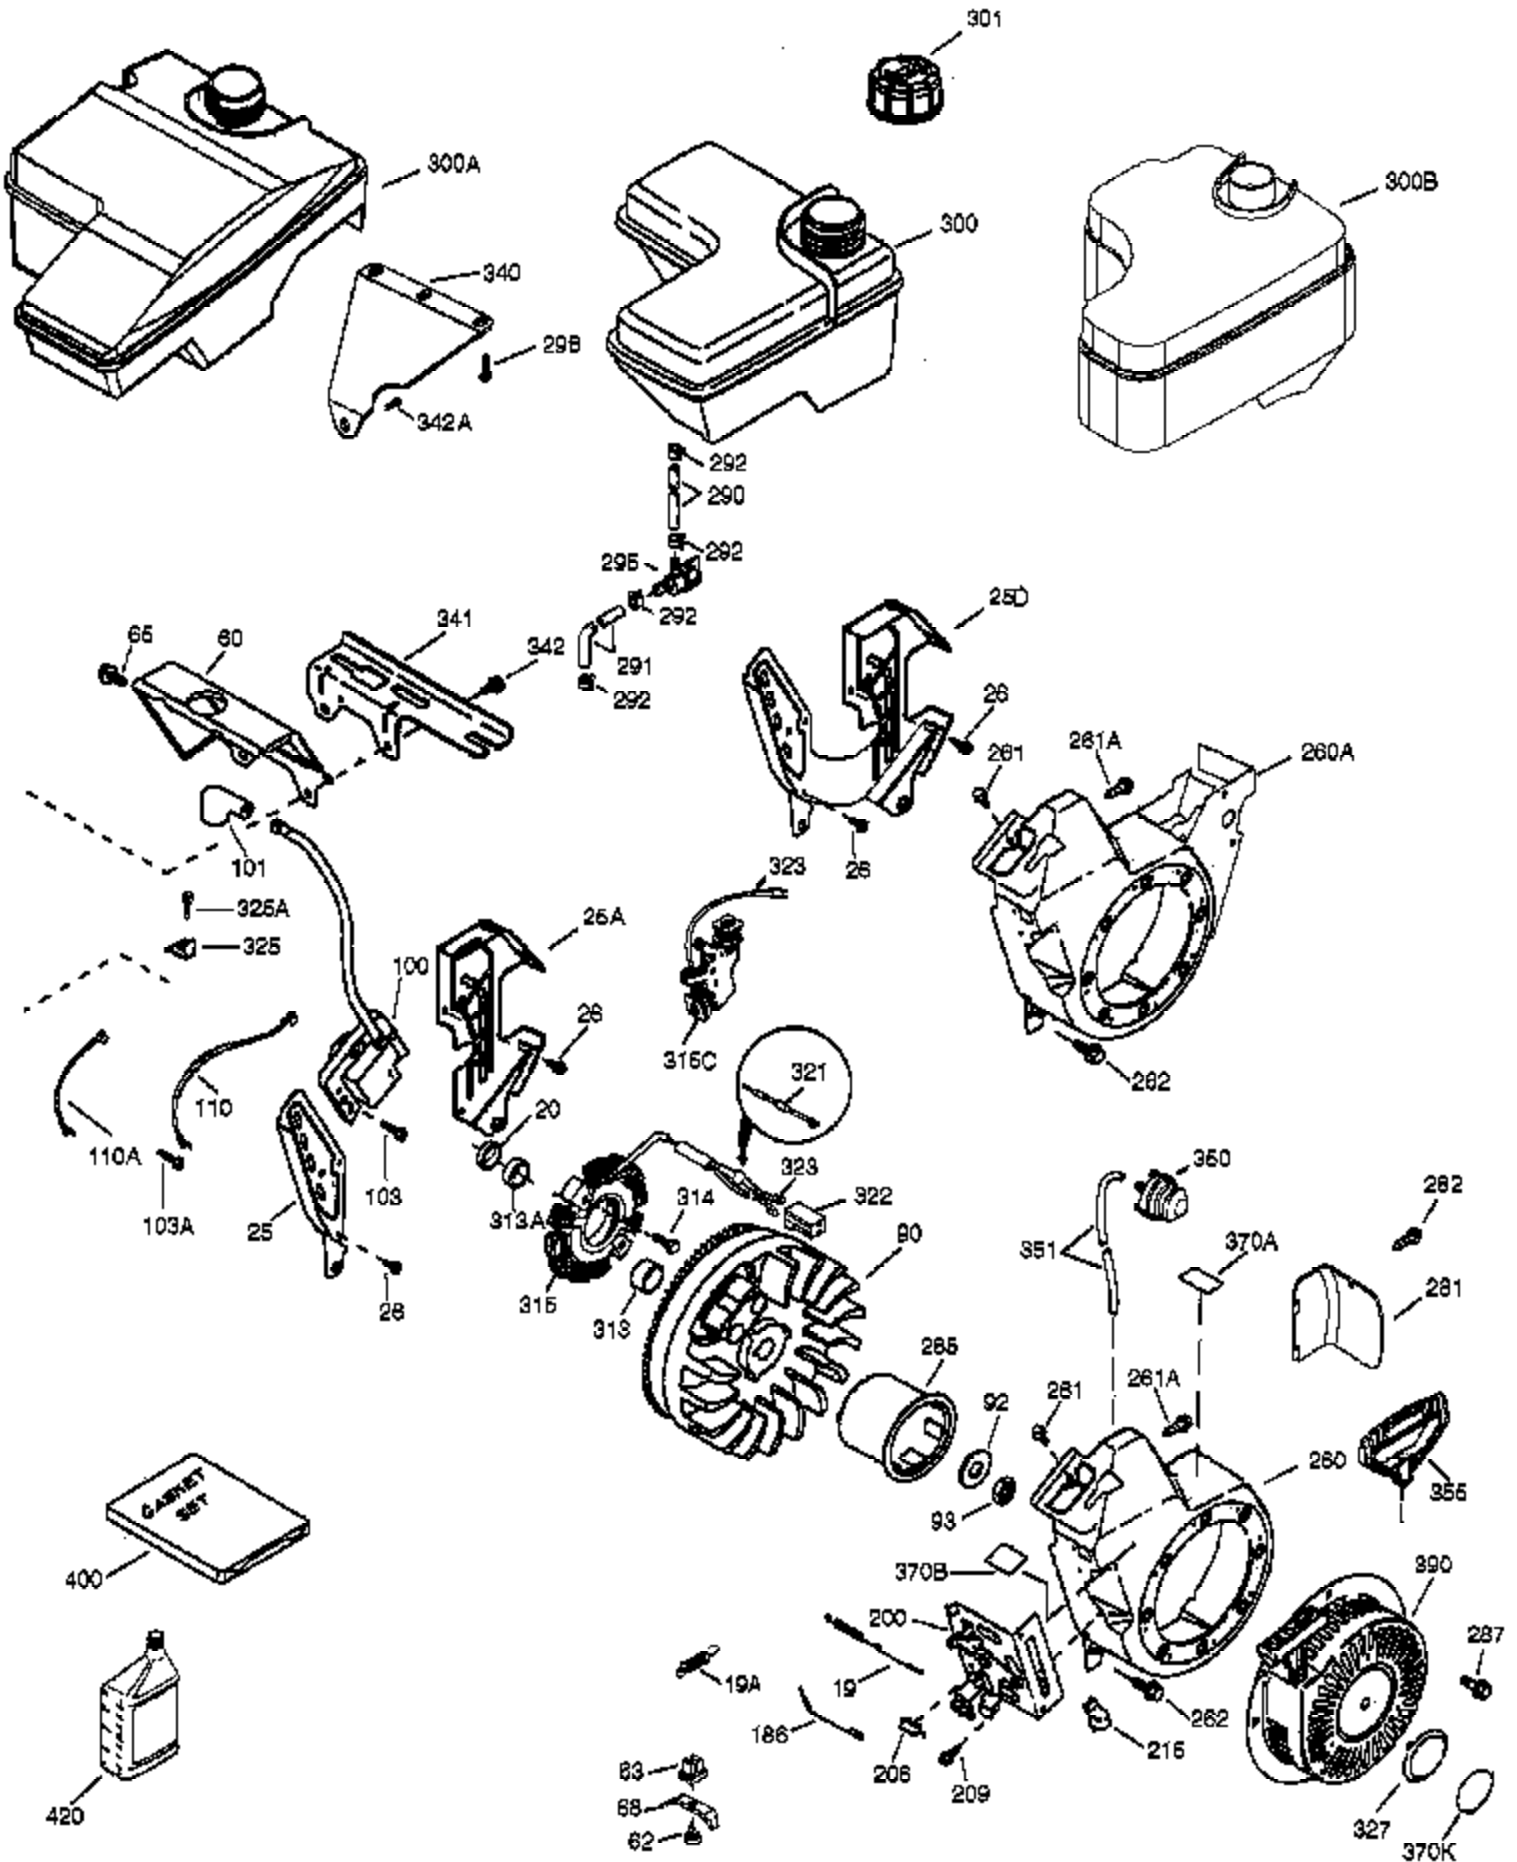

Ref #	Part Number	Qty	Description
19	37111	1	Extension Spring
20	32600	1	Oil Seal
25	36621	1	Air Baffle (Left)
25A	36869	1	Air Baffle (Right)
26	30200	1	Screw, 10-24 x 9/16"
60	36623A	1	Blower Housing Extension
65	30200	1	Screw, 10-24 x 9/16"
90	611216	1	Flywheel
92	650815	1	Belleville Washer
93	650816	1	Flywheel Nut
100	34443B	1	Solid State Ignition
101	610118	1	Spark Plug Cover
103	651007	2	Screw, T-15, 10-24 x 15/16"
110	36230	1	Ground Wire
186	36711	1	Governor Link
200	36824A	1	Control Bracket (Incl. 206)
206	610973	1	Terminal
209	650821	2	Screw, 10-32 x 1/2"
215	32410	1	Control Knob
260	36901	1	Blower Housing
261A	650821	1	Screw, 10-32 x 1/2"
261	651008	1	Screw, 1/4-20 x 31/64"
262	651008	2	Screw, 1/4-20 x 31/64"
285	35985B	1	Starter Cup
287	651008	4	Screw, 1/4-20 x 31/64"
290	30705	1	Fuel Line (12.62")
292	26460	1	Fuel Line Clamp
300	37048	1	Fuel Tank (Incl. 292 & 301)
301	35355	1	Fuel Cap
313	34080	1	Spacer
314	650873	1	Screw, 1/4-20 x 3/4"
315	611111	1	Alternator Coil (18 Watt)
321	611161	1	Diode
322	611142	1	Connector
323	611118	1	Terminal
325A	30200	1	Screw, 10-24 x 9/16"
325	37471	1	Fuel Line Bracket
341	36644	1	Fuel Tank Bracket (Lower)
342	651010	2	Screw, 1/4-20 x 7/8"
350	570682A	1	Primer Assembly
351	32180C	1	Primer Line
355	590574	1	Starter Handle (Mitten Grip)
370A	36261	1	Lubrication Decal
370K	36695	1	Starter Decal
370B	36899	1	Control Decal
390	590749	1	Rewind Starter (NOTE: This engine could have been built with 590733 starter.)
400	36720	1	* Gasket Set (Incl. items marked PK in notes)
420	730226A		SAE 5W30 4-Cycle Engine Oil (Quart)