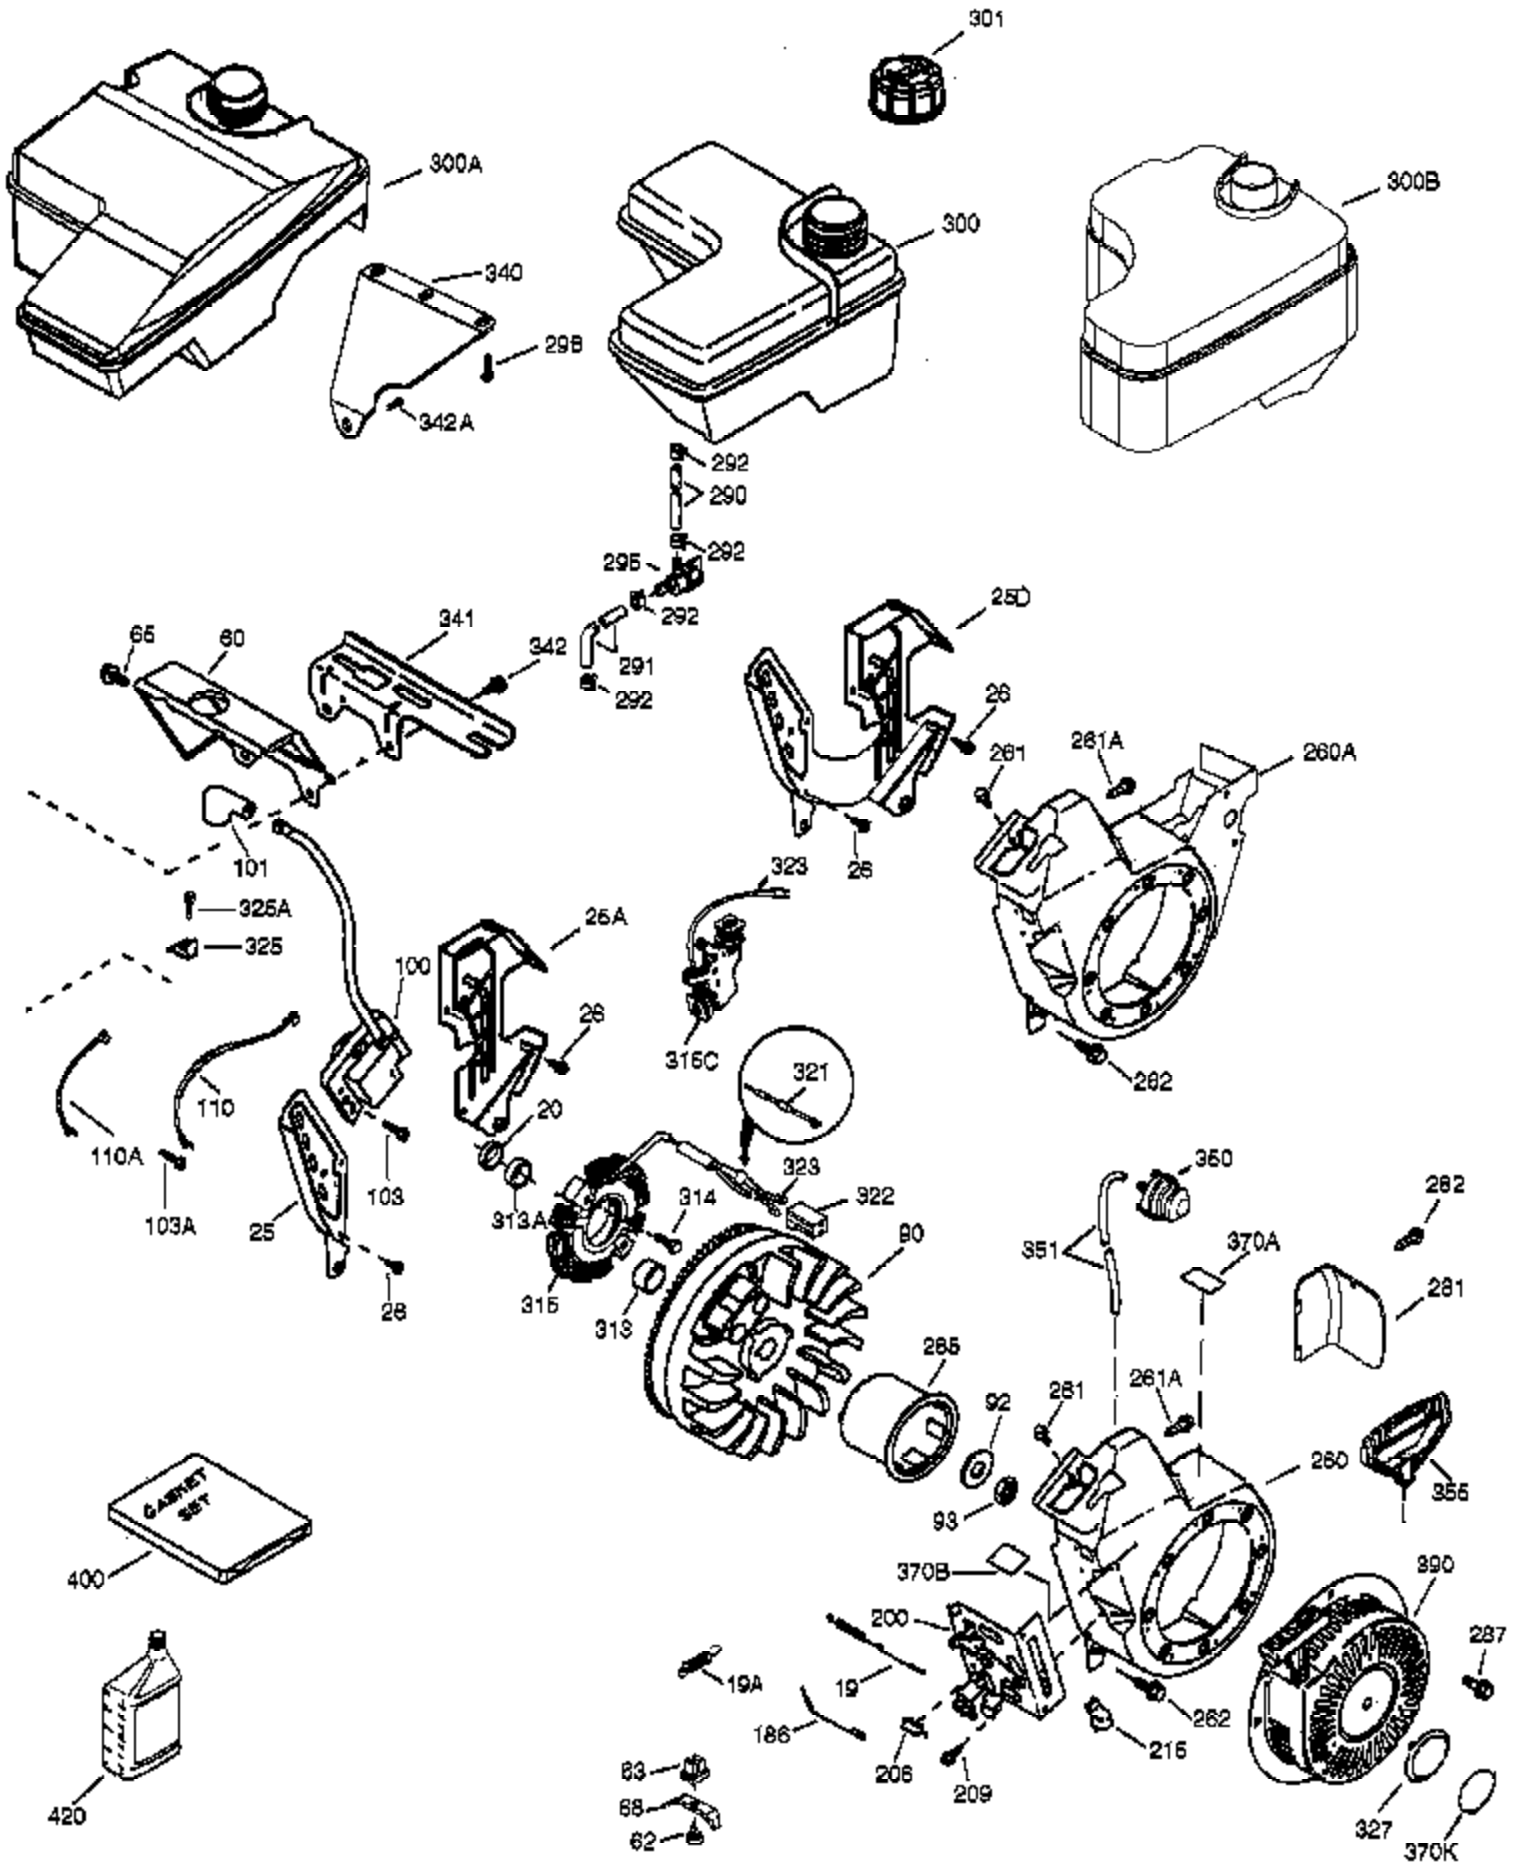

Ref #	Part Number	Qty	Description
19A	36750	1	Governor Spring
20	32600	1	Oil Seal
25D	37710	1	Air Baffle (1 pc. electric start)
26	30200	2	Screw, 10-24 x 9/16"
60	36623A	1	Blower Housing Extension
65	30200	1	Screw, 10-24 x 9/16"
90	611216	1	Flywheel
92	650815	1	Belleville Washer
93	650816	1	Flywheel Nut
100	34443C	1	Solid State Ignition
101	610118	1	Spark Plug Cover
103	651007	2	Screw, T-15, 10-24 x 15/16"
110	37682	1	Ground Wire
110A	37685	1	Ground Wire
186	36711	1	Governor Link
200	37123	1	Control Bracket (Incl. 206)
209	650821	2	Screw, 10-32 x 1/2"
260	37705A	1	Blower Housing
261A	650821	1	Screw, 10-32 x 1/2"
261	651008	1	Screw, 1/4-20 x 31/64"
262	651008	2	Screw, 1/4-20 x 31/64"
285	35985B	1	Starter Cup
287	651008	4	Screw, 1/4-20 x 31/64"
290	30705	1	Fuel Line
292	26460	1	Fuel Line Clamp
313	34080	1	Spacer
350	570682A	1	Primer Assembly
351	37683	1	Primer Line
355	590574	1	Starter Handle (Mitten Grip)
370K	36695	1	Starter Decal
370A	36261	1	Lubrication Decal
390	590765A	1	Rewind Starter
400	36720	1	* Gasket Set (Incl. items marked PK i n notes)
420	730226A		SAE 5W30 4-Cycle Engine Oil (Quart)