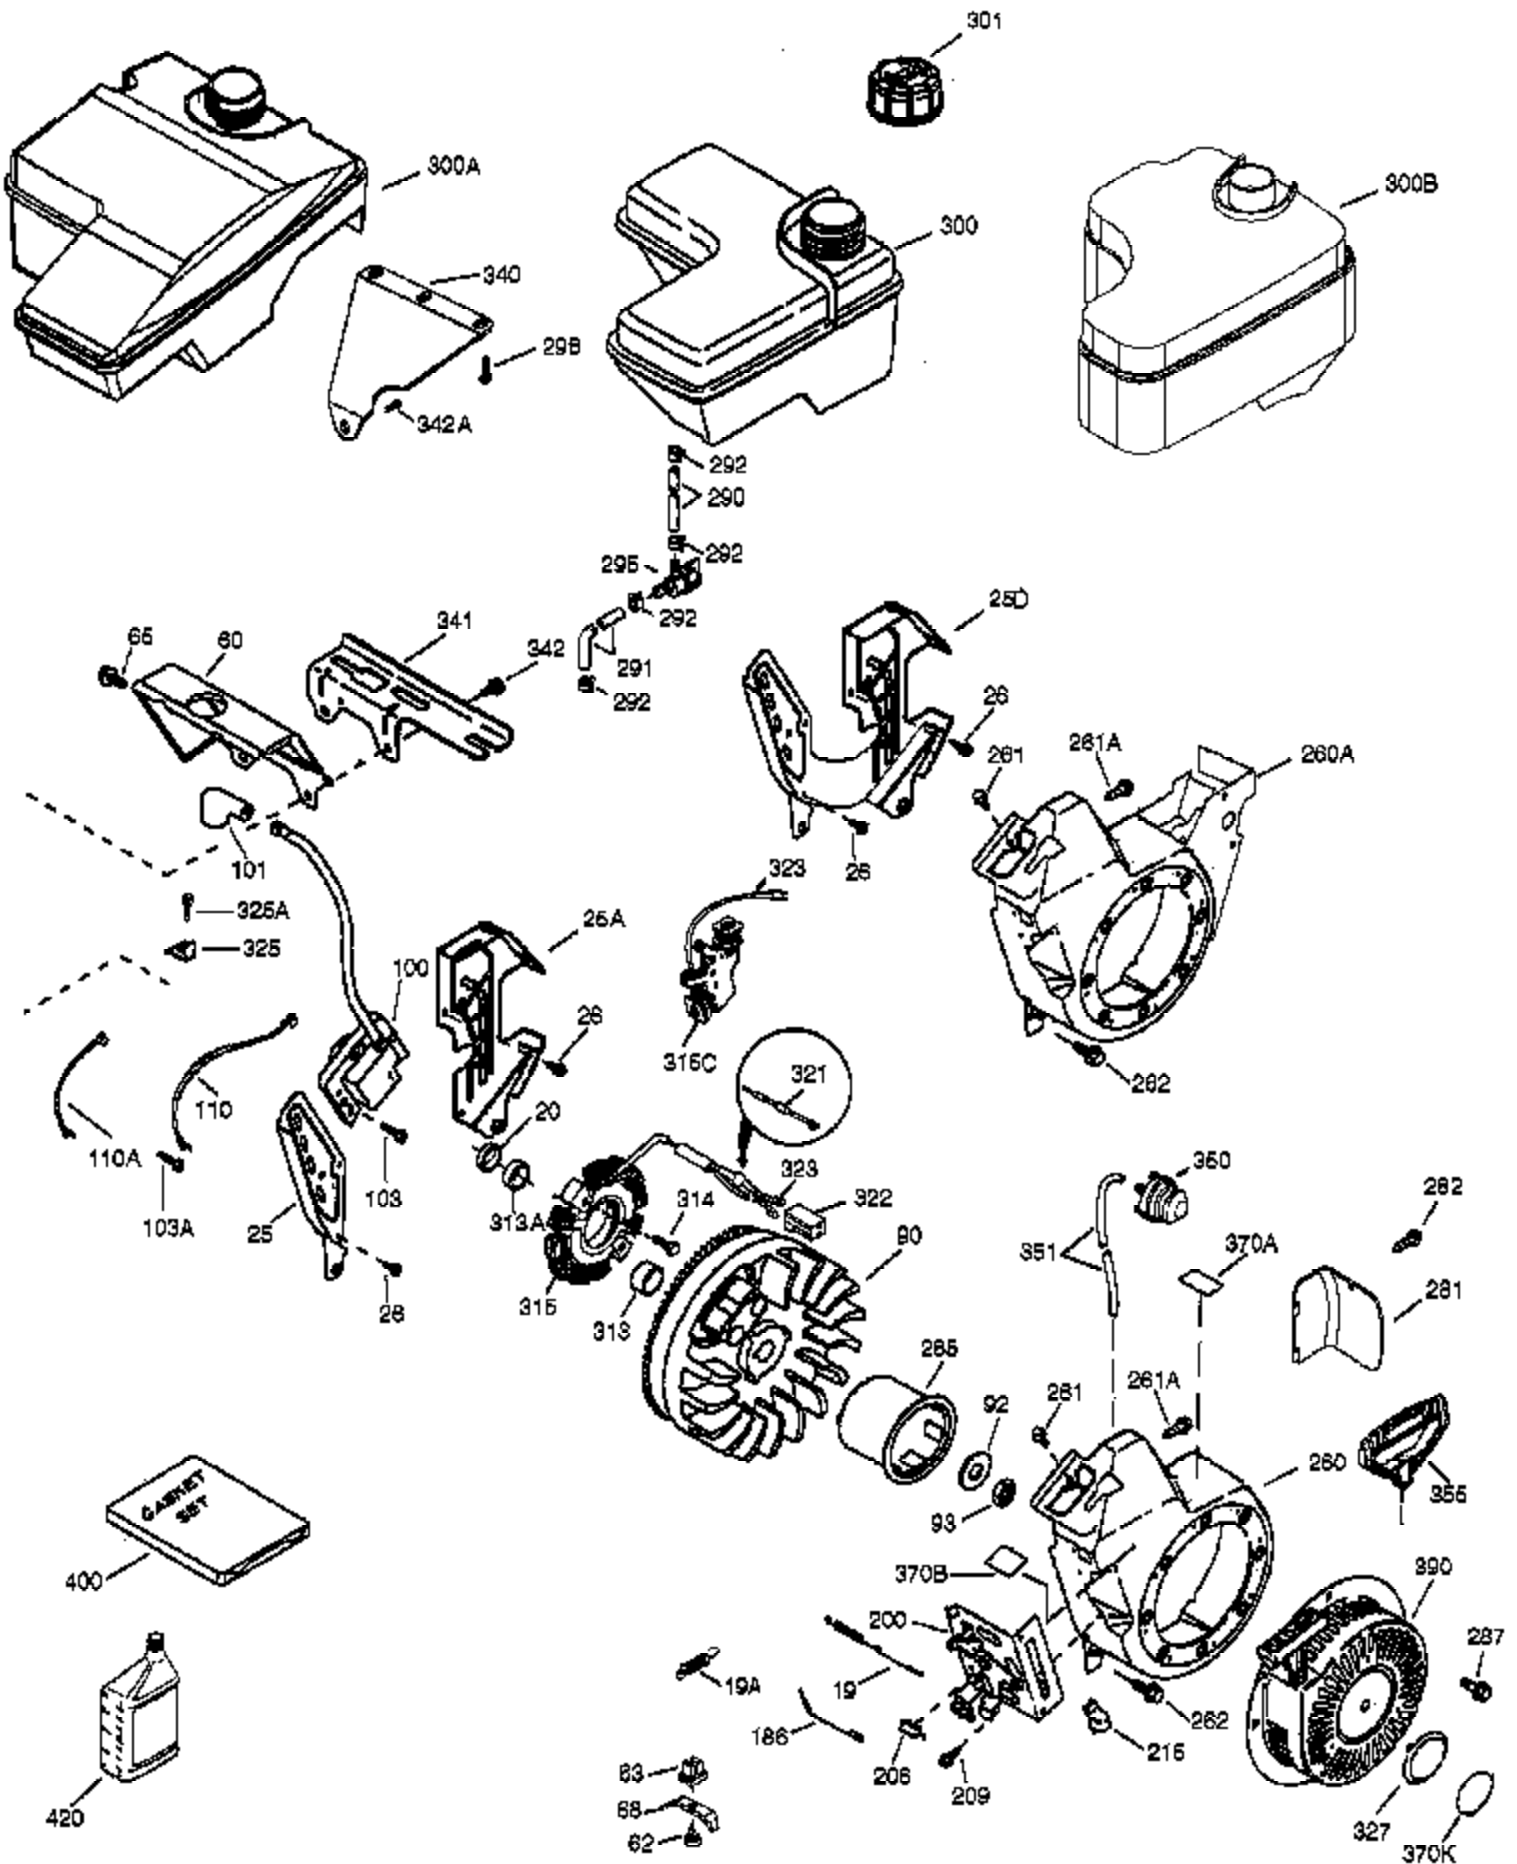

Ref #	Part Number	Qty	Description
19A	36750	1	Governor Spring
20	32600	1	Oil Seal
25A	36869	1	Air Baffle (Right)
25	36621	1	Air Baffle (Left)
26	30200	1	Screw, 10-24 x 9/16"
60	36623A	1	Blower Housing Extension
65	30200	1	Screw, 10-24 x 9/16"
90	611216	1	Flywheel
92	650815	1	Belleville Washer
93	650816	1	Flywheel Nut
100	34443B	1	Solid State Ignition
101	610118	1	Spark Plug Cover
103	651007	2	Screw, T-15, 10-24 x 15/16"
110	37682	1	Ground Wire
110A	37685	1	Ground Wire
200	37123	1	Control Bracket (Incl. 206)
209	650821	2	Screw, 10-32 x 1/2"
260	37705	1	Blower Housing
261	651008	1	Screw, 1/4-20 x 31/64"
261A	650821	1	Screw, 10-32 x 1/2"
262	651008	2	Screw, 1/4-20 x 31/64"
285	35985B	1	Starter Cup
287	651008	4	Screw, 1/4-20 x 31/64"
290	30705	1	Fuel Line
292	26460	1	Fuel Line Clamp
313	34080	1	Spacer
350	570682A	1	Primer Assembly
351	32180C	1	Primer Line
355	590574	1	Starter Handle (Mitten Grip)
370K	36695	1	Starter Decal
370A	36261	1	Lubrication Decal
390	590765A	1	Rewind Starter
400	36720	1	* Gasket Set (Incl. items marked PK i n notes)
420	730226A		SAE 5W30 4-Cycle Engine Oil (Quart)