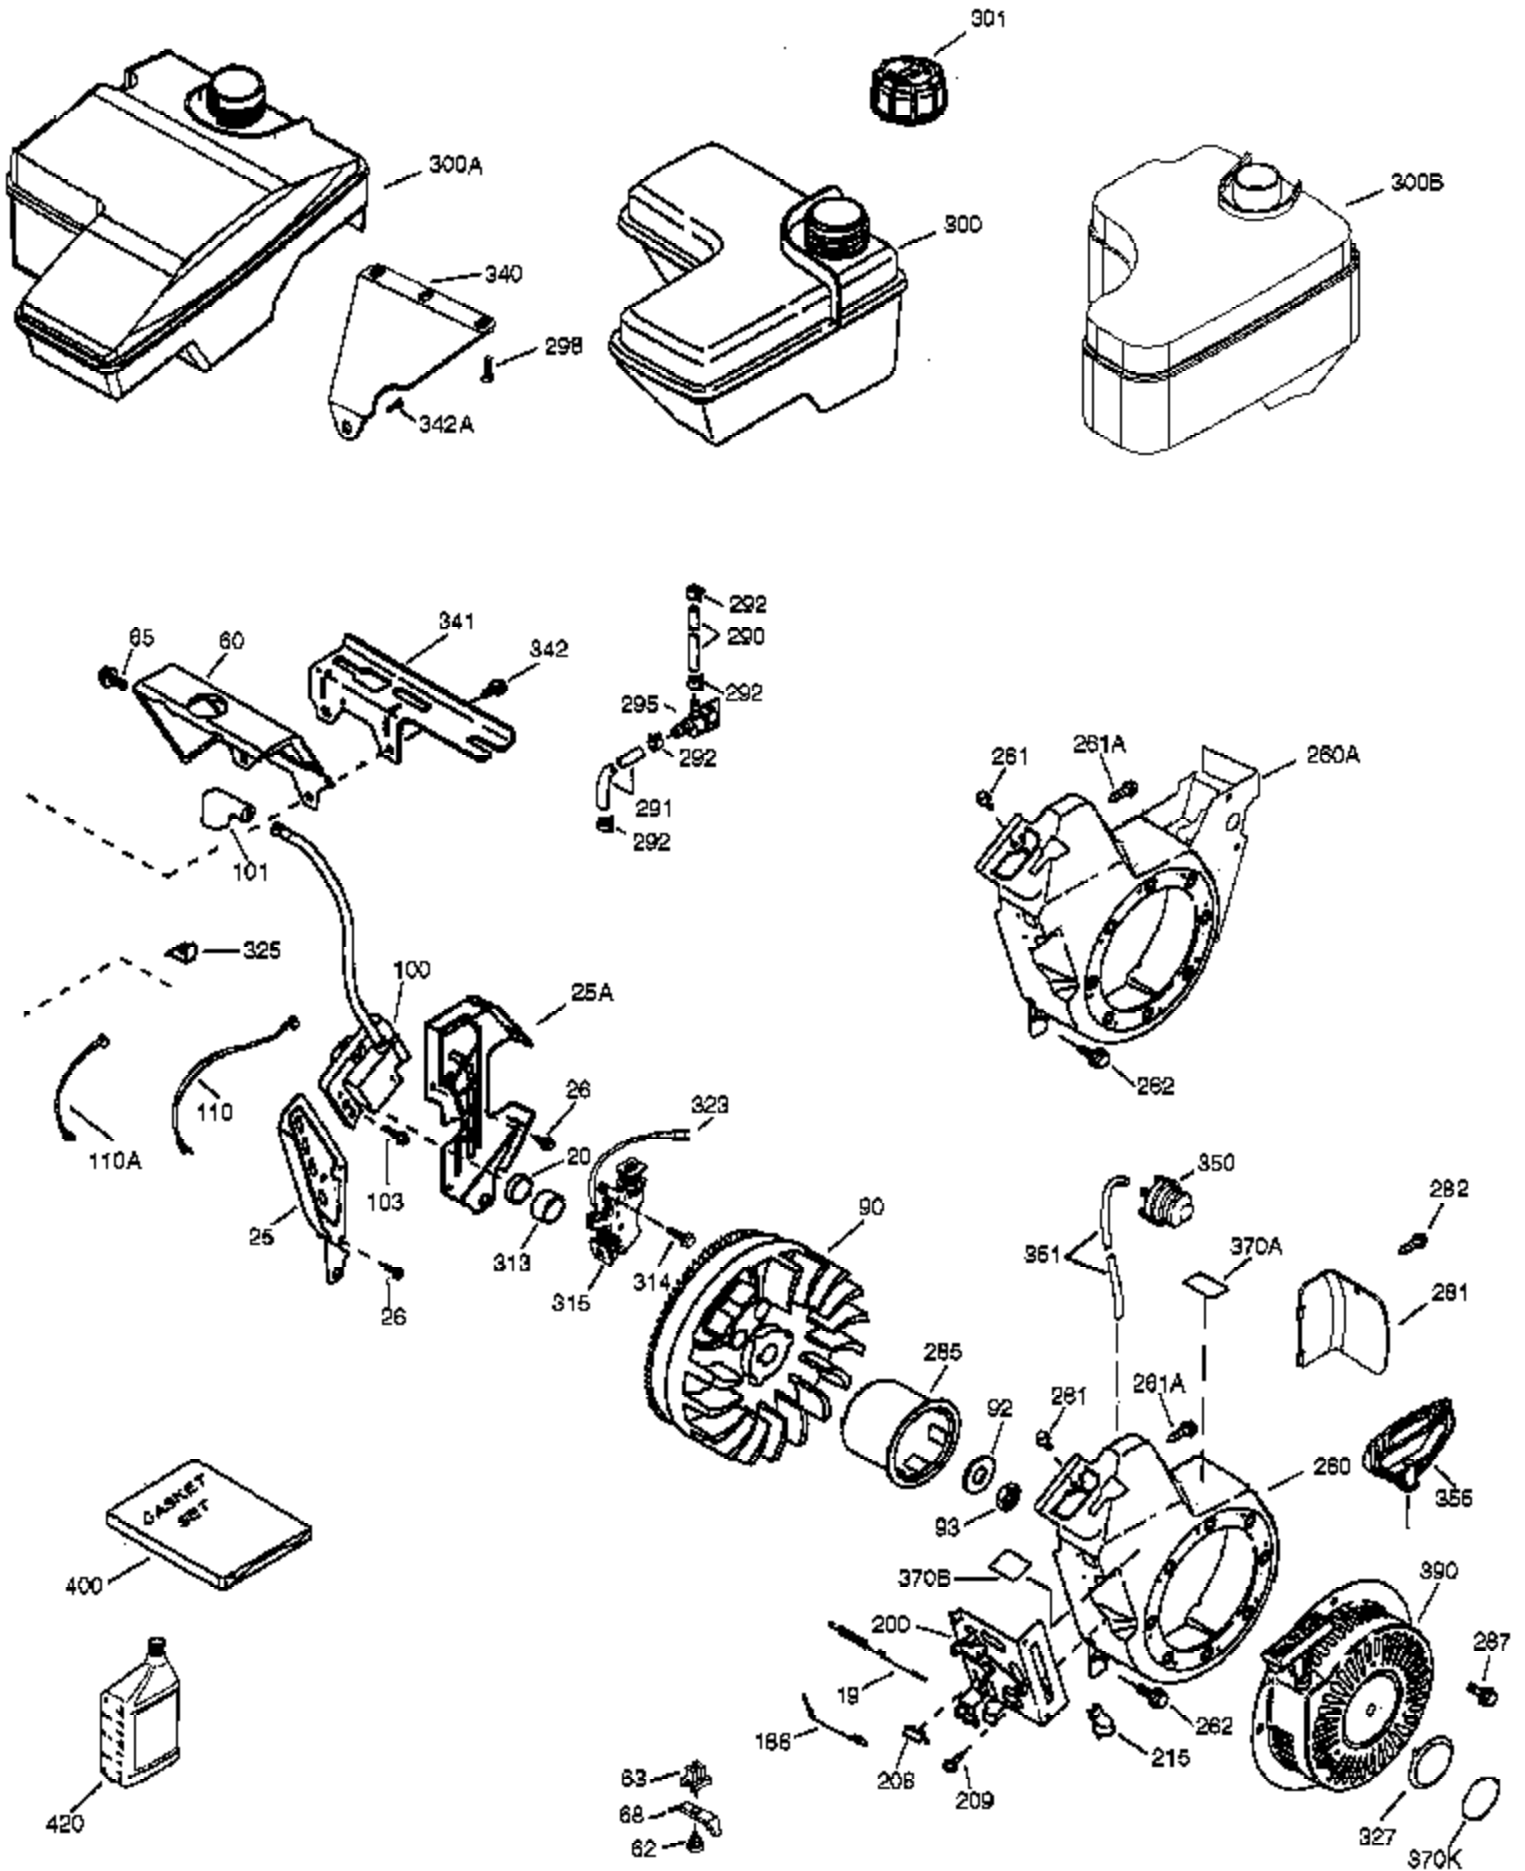

Ref #	Part Number	Qty	Description
19	37111	1	Throttle Spring
20	32600	1	Oil Seal
25D	37710	1	Air Baffle (1 pc.)
26	30200	2	Screw, 10-24 x 9/16"
60	36623A	1	Blower Housing Extension
65	30200	1	Screw, 10-24 x 9/16"
72A	28582	1	Oil Drain Plug
72	27642	2	Oil Drain Plug
90	611216	1	Flywheel
92	650815	1	Belleville Washer
93	650816	1	Flywheel Nut
100	34443B	1	Solid State Ignition
101	610118	1	Spark Plug Cover
103	651007	2	Screw, T-15, 10-24 x 15/16"
103A	651060	1	Screw, 10-32 x 23/64"
110	36230	1	Ground Wire
151A	40016A	1	Intake Valve Seal
186	36711	1	Governor Link
200	36824A	1	Control Bracket (Incl. 206)
206	610973	1	Terminal
209	650821	2	Screw, 10-32 x 1/2"
215	32410	1	Control Knob
260	36901	1	Blower Housing
261A	650821	1	Screw, 10-32 x 1/2"
261	651008	1	Screw, 1/4-20 x 31/64"
262	651008	2	Screw, 1/4-20 x 31/64"
281	36907	1	Starter Bubble Cover
282	651035	1	Screw, 6-32 x 25/64"
285	35985B	1	Starter Cup
287	651008	4	Screw, 1/4-20 x 31/64"
290	30705	1	Fuel Line
291	29774	1	Fuel Line
292	26460	4	Fuel Line Clamp
295	35857	1	Fuel Shut-Off Valve
300	37048	1	Fuel Tank (Incl. 292 & 301)
301	36246	1	Fuel Cap
311	27625	1	Oil Fill Plug
312	29673	1	Oil Fill Plug Gasket
313	34080	1	Spacer
338A	28942	1	Screw, 10-32 x 3/8"
341	36644	1	Fuel Tank Bracket
342	651010	2	Screw, 1/4-20 x 7/8"
350	570682A	1	Primer Assembly
351	32180C	1	Primer Line
355	590574	1	Starter Handle (Mitten Grip)
370K	36695	1	Starter Decal
370B	36899	1	Speed Control Decal
370A	36261	1	Identification Decal
390	590749	1	Rewind Starter (NOTE: This engine could have been built with 590733 starter.)
400	36720	1	* Gasket Set (Incl. items marked PK in notes)
420	730226	1	SAE 5W30 4-Cycle Engine Oil (Quart)