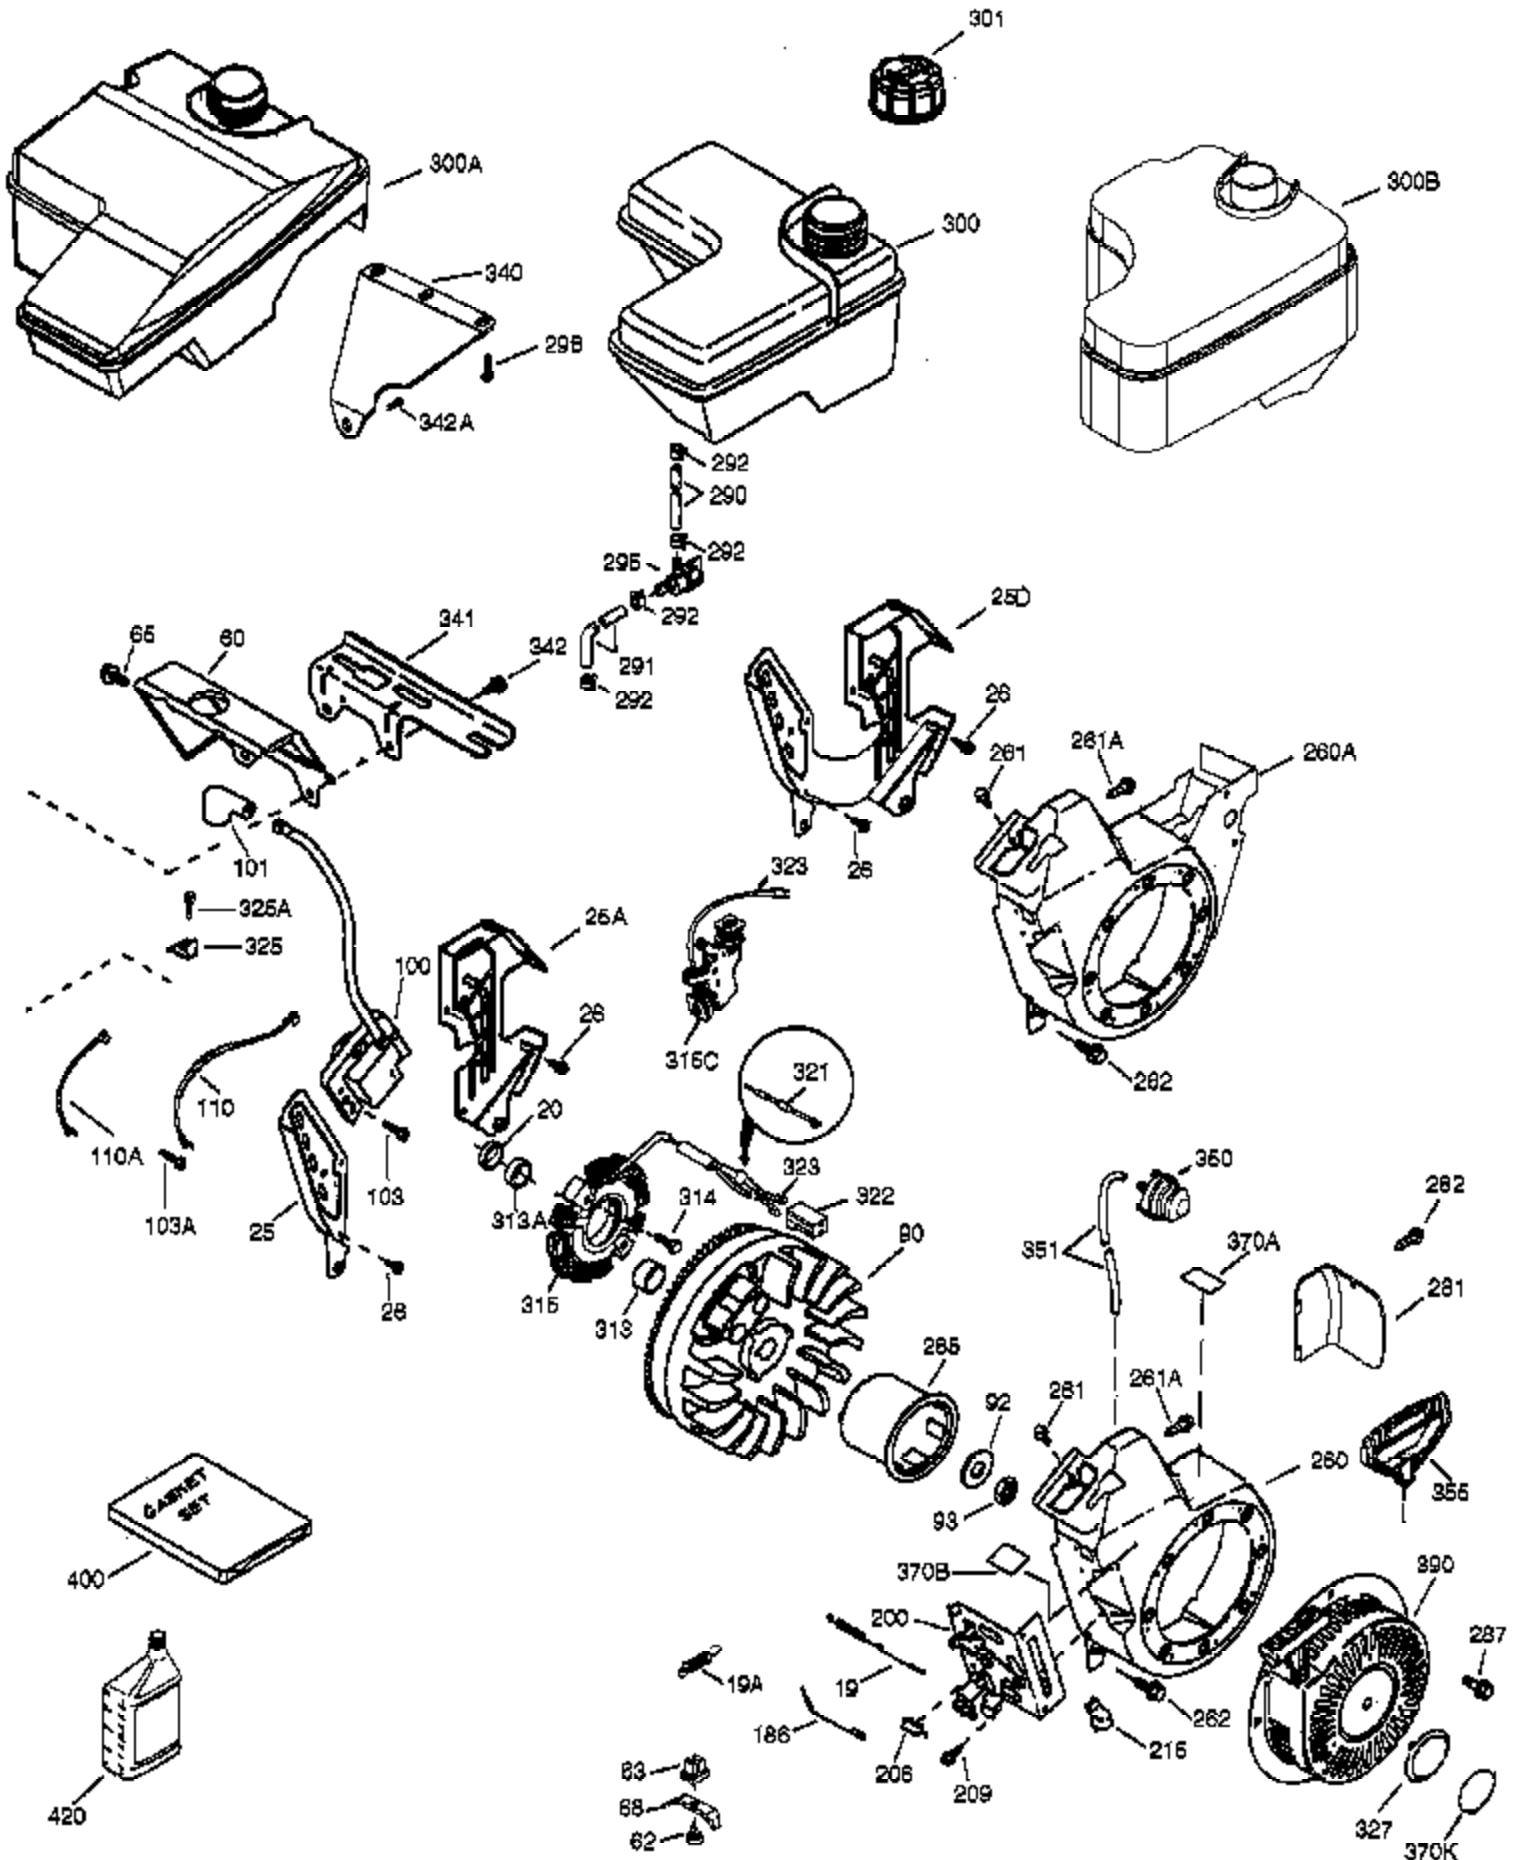

Ref #	Part Number	Qty	Description
19	37111	1	Throttle Spring
20	32600	1	Oil Seal
25	36621	1	Air Baffle (Left)
25A	36869	1	Air Baffle (Right)
26	30200	1	Screw, 10-24 x 9/16"
60	36623A	1	Blower Housing Extension
65	30200	1	Screw, 10-24 x 9/16"
90	611216	1	Flywheel
92	650815	1	Belleville Washer
93	650816	1	Flywheel Nut
100	34443B	1	Solid State Ignition
101	610118	1	Spark Plug Cover
103	651007	2	Screw, T-15, 10-24 x 15/16"
103A	651060	1	Screw, 10-32 x 23/64"
110	36230	1	Ground Wire
186	36711	1	Governor Link
200	36824A	1	Control Bracket (Incl. 206)
206	610973	1	Terminal
209	650821	2	Screw, 10-32 x 1/2"
215	32410	1	Control Knob
260	36901	1	Blower Housing
261A	650821	1	Screw, 10-32 x 1/2"
261	651008	1	Screw, 1/4-20 x 31/64"
262	651008	2	Screw, 1/4-20 x 31/64"
281	36907	1	Starter Bubble Cover
282	651035	1	Screw, 6-32 x 25/64"
285	35985B	1	Starter Cup
287	651008	4	Screw, 1/4-20 x 31/64"
290	30705	1	Fuel Line
291	29774	1	Fuel Line
292	26460	4	Fuel Line Clamp
295	35857	1	Fuel Shut-Off Valve
300	37048	1	Fuel Tank (Incl. 292 & 301)
301	36246	1	Fuel Cap
313	34080	1	Spacer
325	37471	1	Fuel Line Bracket
325A	30200	1	Screw, 10-24 X 9/16"
341	36644	1	Fuel Tank Bracket
342	651010	2	Screw, 1/4-20 x 7/8"
350	570682A	1	Primer Assembly
351	32180C	1	Primer Line
355	590574	1	Starter Handle (Mitten Grip)
370A	36261	1	Identification Decal
370B	36899	1	Speed Control Decal
370K	36695	1	Starter Decal
390	590749	1	Rewind Starter (NOTE: This engine could have been built with 590733 starter.)
400	36720	1	* Gasket Set (Incl. items marked PK in notes)
420	730226	1	SAE 5W30 4-Cycle Engine Oil (Quart)