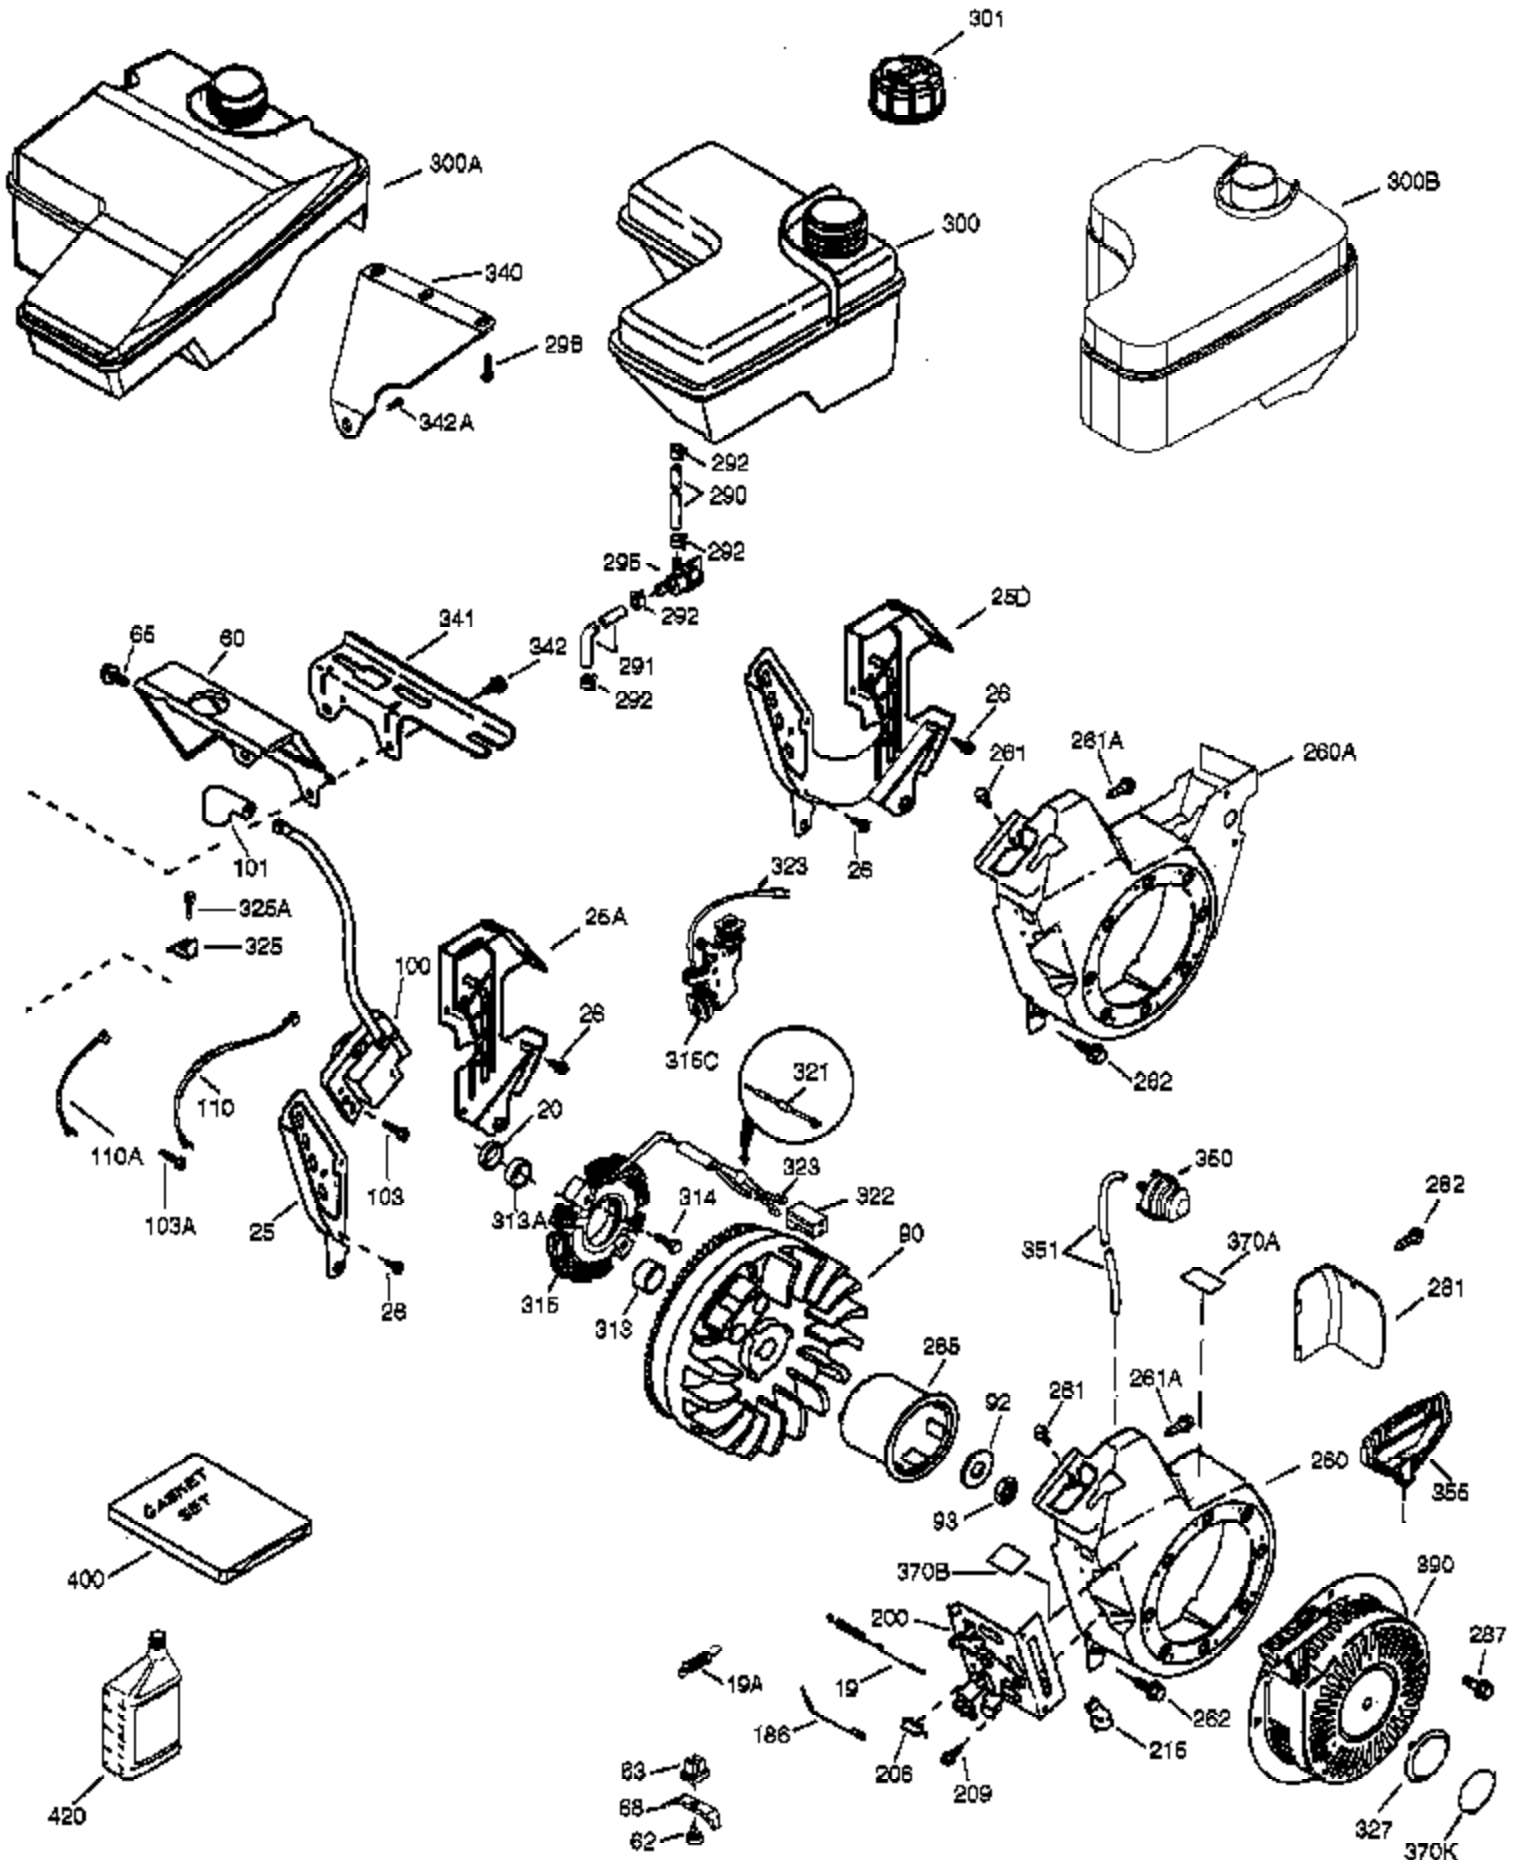

Engine Parts List #2

Ref #	Part Number	Qty	Description
19	37111	1	Extension Spring
20	32600	1	Oil Seal
25	36621	1	Air Baffle (Left)
25A	36869	1	Air Baffle (Right)
26	30200	1	Screw, 10-24 x 9/16"
26	30200	1	Screw, 10-24 x 9/16"
60	36623A	1	Blower Housing Extension
65	30200	1	Screw, 10-24 x 9/16"
90	611216	1	Flywheel
92	650815	1	Belleville Washer
93	650816	1	Flywheel Nut
100	34443B	1	Solid State Ignition
101	610118	1	Spark Plug Cover
103	651007	2	Screw, T-15, 10-24 x 15/16"
110	36230	1	Ground Wire
186	36711	1	Governor Link
200	36824A	1	Control Bracket (Incl. 206)
206	610973	1	Terminal
209	650821	2	Screw, 10-32 x 1/2"
209	650821	2	Screw, 10-32 X 1/2"
209	650821	2	Screw, 10-32 X 1/2"
215	32410	1	Control Knob
260	36901	1	Blower Housing
261A	650821	1	Screw, 10-32 x 1/2"
261	651008	3	Screw, 1/4-20 x 31/64"
285	35985B	1	Starter Cup
287	651008	4	Screw, 1/4-20 x 31/64"
290	30705	1	Fuel Line
291	29774	1	Fuel Line
292	26460	4	Fuel Line Clamp
295	35857	1	Fuel Shut-Off Valve
300	37048	1	Fuel Tank (Incl. 292 & 301)
301	35355	1	Fuel Cap
313	34080	1	Spacer
314	650873	1	Screw, 1/4-20 x 3/4"
315	611111	1	Alternator Coil (18 Watt) (Incl. 323)
325	37471	1	Fuel Line Bracket
341	36644	1	Fuel Tank Bracket (Lower)
342	651010	2	Screw, 1/4-20 x 7/8"
350	570682A	1	Primer Assembly (Red)
351	32180C	1	Primer Line
355	590574	1	Starter Handle (Mitten Grip)
370B	36899	1	Control Decal
370A	36261	1	Lubrication Decal
370K	36695	1	Starter Decal
390	590749	1	Recoil Starter
400	36720	1	* Gasket Set (Incl. items marked PK i n notes)
420	730226A		SAE 5W30 4-Cycle Engine Oil (Quart)