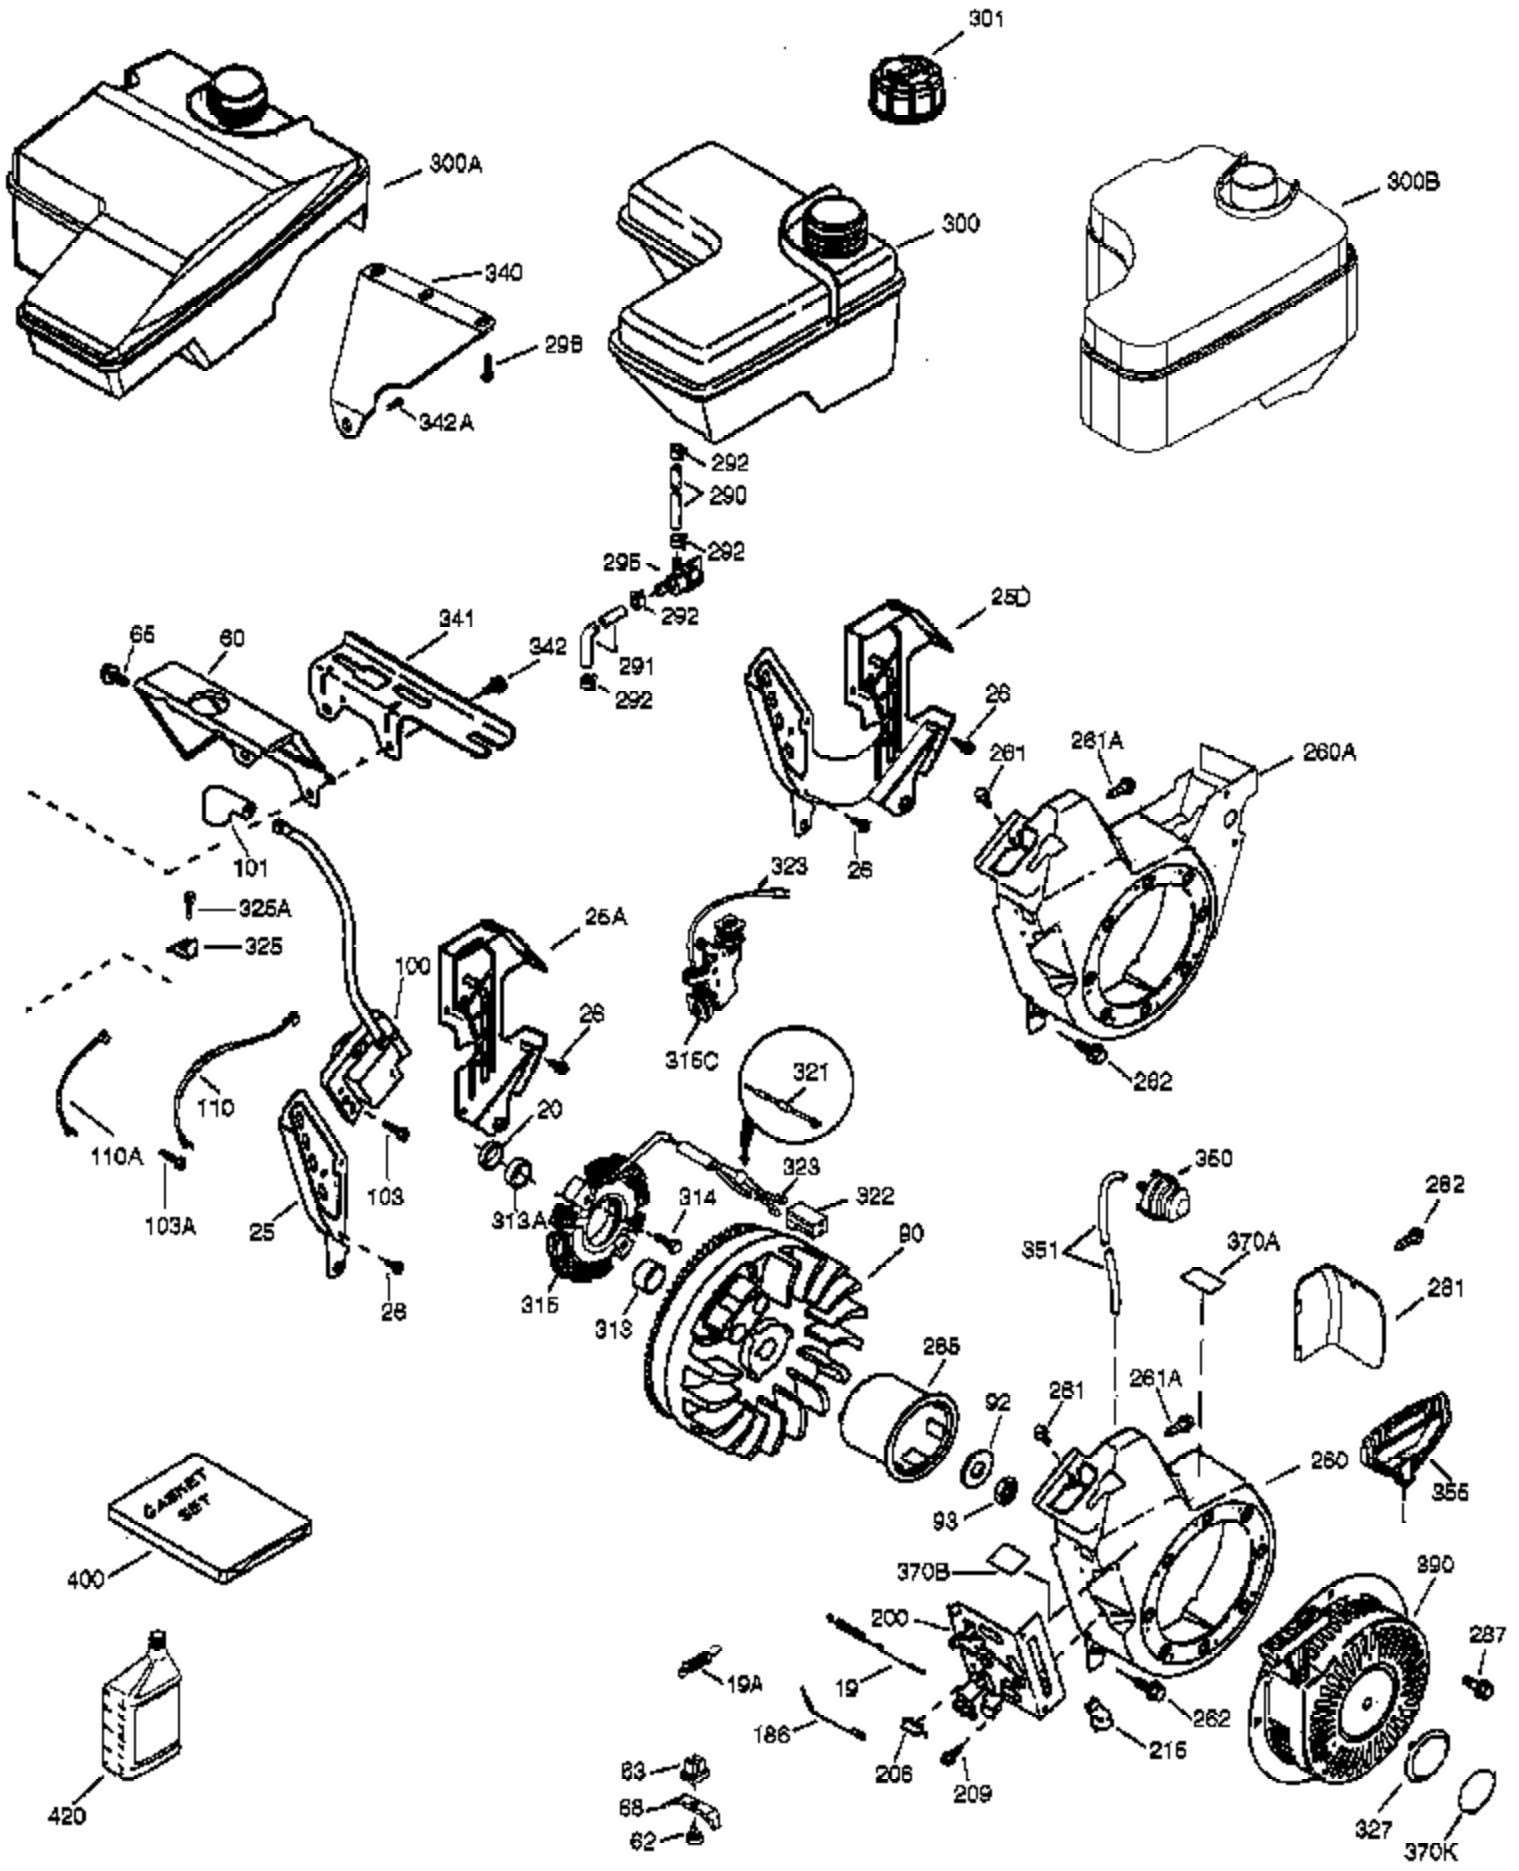

Ref #	Part Number	Qty	Description
19	37111	1	Extension Spring
20	32600	1	Oil Seal
25D	37710	1	Air Baffle (1 pc. electric start)
26	30200	2	Screw, 10-24 x 9/16"
60	36623A	1	Blower Housing Extension
65	30200	1	Screw, 10-24 x 9/16"
90	611216	1	Flywheel
92	650815	1	Belleville Washer
93	650816	1	Flywheel Nut
100	34443C	1	Solid State Ignition
101	610118	1	Spark Plug Cover
103	651007	2	Screw, T-15, 10-24 x 15/16"
110	36230	1	Ground Wire
186	36711	1	Governor Link
200	36824A	1	Control Bracket (Incl. 206)
206	610973	1	Terminal
209	650821	2	Screw, 10-32 x 1/2"
215	32410	1	Control Knob
260	36901	1	Blower Housing
261	651008	1	Screw, 1/4-20 x 31/64"
261A	650821	1	Screw, 10-32 x 1/2"
262	651008	2	Screw, 1/4-20 x 31/64"
285	35985B	1	Starter Cup
287	651008	4	Screw, 1/4-20 x 31/64"
290	30705	1	Fuel Line (12.62")
292	26460	1	Fuel Line Clamp
300B	37048	1	Fuel Tank (Incl. 292 & 301)
301	35355	1	Fuel Cap
313	34080	1	Spacer
314	650873	1	Screw, 1/4-20 x 3/4"
315C	611111	1	Alternator Coil (18 Watt)
321	611161	1	Diode
322	611142	1	Connector
323	611118	1	Terminal
341	36644	1	Fuel Tank Bracket (Lower)
342	651010	2	Screw, 1/4-20 x 7/8"
350	570682A	1	Primer Assembly
351	32180C	1	Primer Line
355	590574	1	Starter Handle (Mitten Grip)
370A	36261	1	Instruction Decal
370K	36695	1	Starter Decal
370B	36899	1	Control Decal
390	590749	1	Rewind Starter (Note: This engine could have been built with the 590733 starter)
400	36720	1	* Gasket Set (Incl. items marked PK i n notes)
420	730226A		SAE 5W30 4-Cycle Engine Oil (Quart)