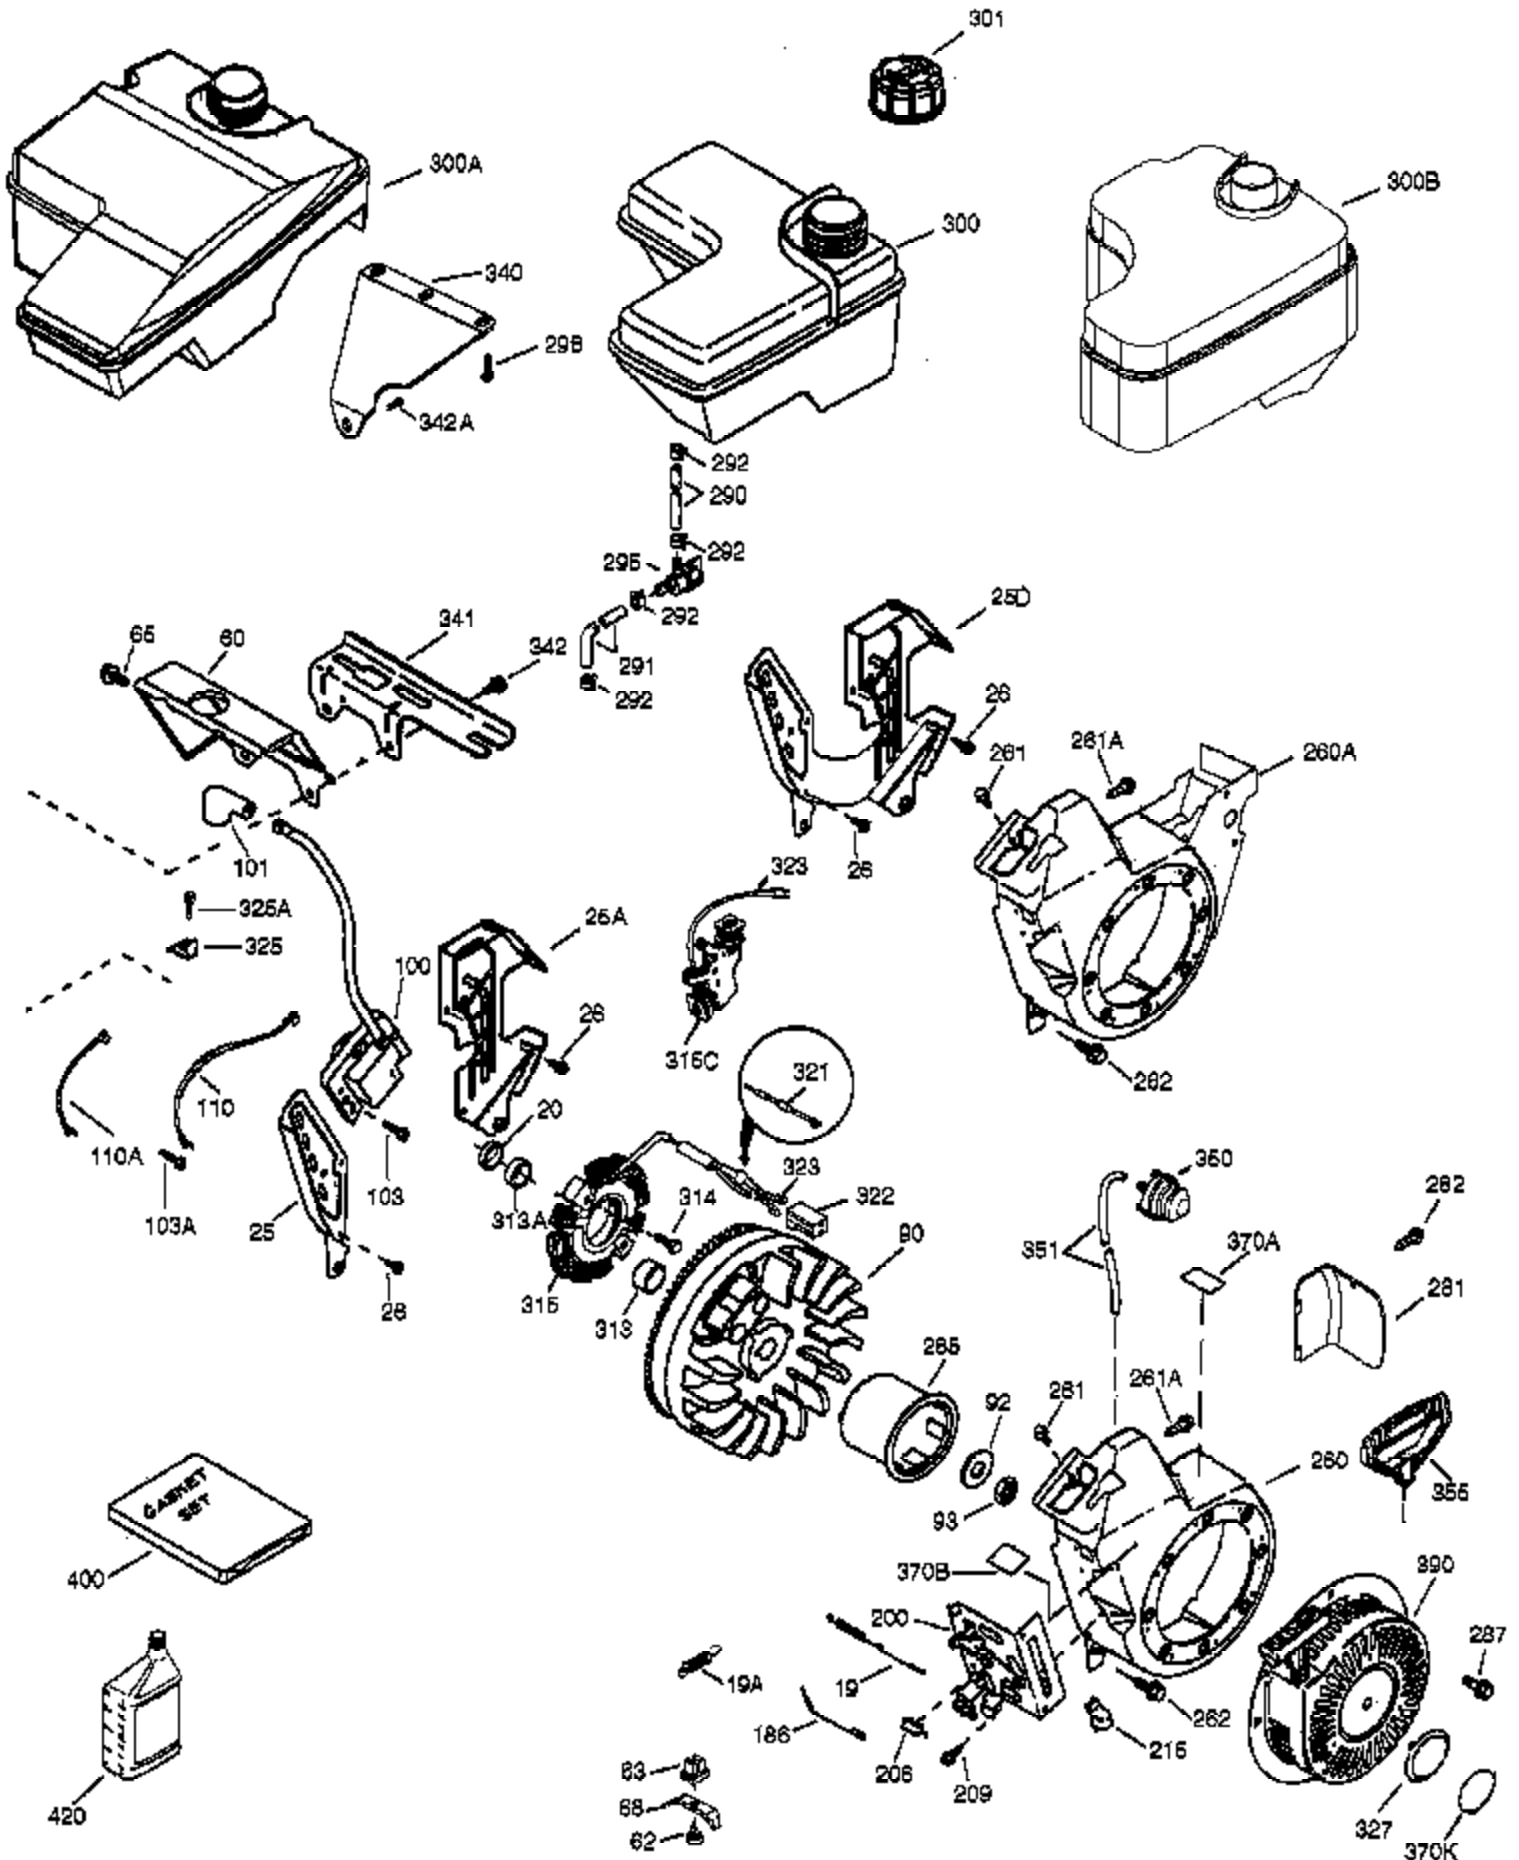

Ref #	Part Number	Qty	Description
19	37111	1	Extension Spring
20	32600	1	Oil Seal
25	36621	1	Air Baffle (Left)
25A	36869	1	Air Baffle (Right)
26	30200	1	Screw, 10-24 x 9/16"
60	36623A	1	Blower Housing Extension
65	30200	1	Screw, 10-24 x 9/16"
90	611216	1	Flywheel
92	650815	1	Belleville Washer
93	650816	1	Flywheel Nut
100	34443B	1	Solid State Ignition
101	610118	1	Spark Plug Cover
103	651007	2	Screw, T-15, 10-24 x 15/16"
110	36230	1	Ground Wire
186	36711	1	Governor Link
200	36824A	1	Control Bracket (Incl. 206)
206	610973	1	Terminal
209	650821	2	Screw, 10-32 x 1/2"
215	32410	1	Control Knob
260	36901	1	Blower Housing
261A	650821	1	Screw, 10-32 x 1/2"
261	651008	1	Screw, 1/4-20 x 31/64"
262	651008	2	Screw, 1/4-20 x 31/64"
285	35985B	1	Starter Cup
287	651008	4	Screw, 1/4-20 x 31/64"
290	30705	1	Fuel Line (12.62")
292	26460	1	Fuel Line Clamp
300	37048	1	Fuel Tank (Incl. 292 & 301)
301	35355	1	Fuel Cap
313	34080	1	Spacer
314	650873	1	Screw, 1/4-20 x 3/4"
315	611111	1	Alternator Coil (18 Watt)
321	611161	1	Diode
322	611142	1	Connector
323	611118	1	Terminal
325A	30200	1	Screw, 10-24 x 9/16"
325	37471	1	Fuel Line Bracket
341	36644	1	Fuel Tank Bracket (Lower)
342	651010	2	Screw, 1/4-20 x 7/8"
350	570682A	1	Primer Assembly
351	32180C	1	Primer Line
355	590574	1	Starter Handle (Mitten Grip)
370A	36261	1	Lubrication Decal
370K	36695	1	Starter Decal
370B	36899	1	Control Decal
390	590749	1	Rewind Starter (NOTE: This engine could have been built with 590733 starter.)
400	36720	1	* Gasket Set (Incl. items marked PK in notes)
420	730226A		SAE 5W30 4-Cycle Engine Oil (Quart)