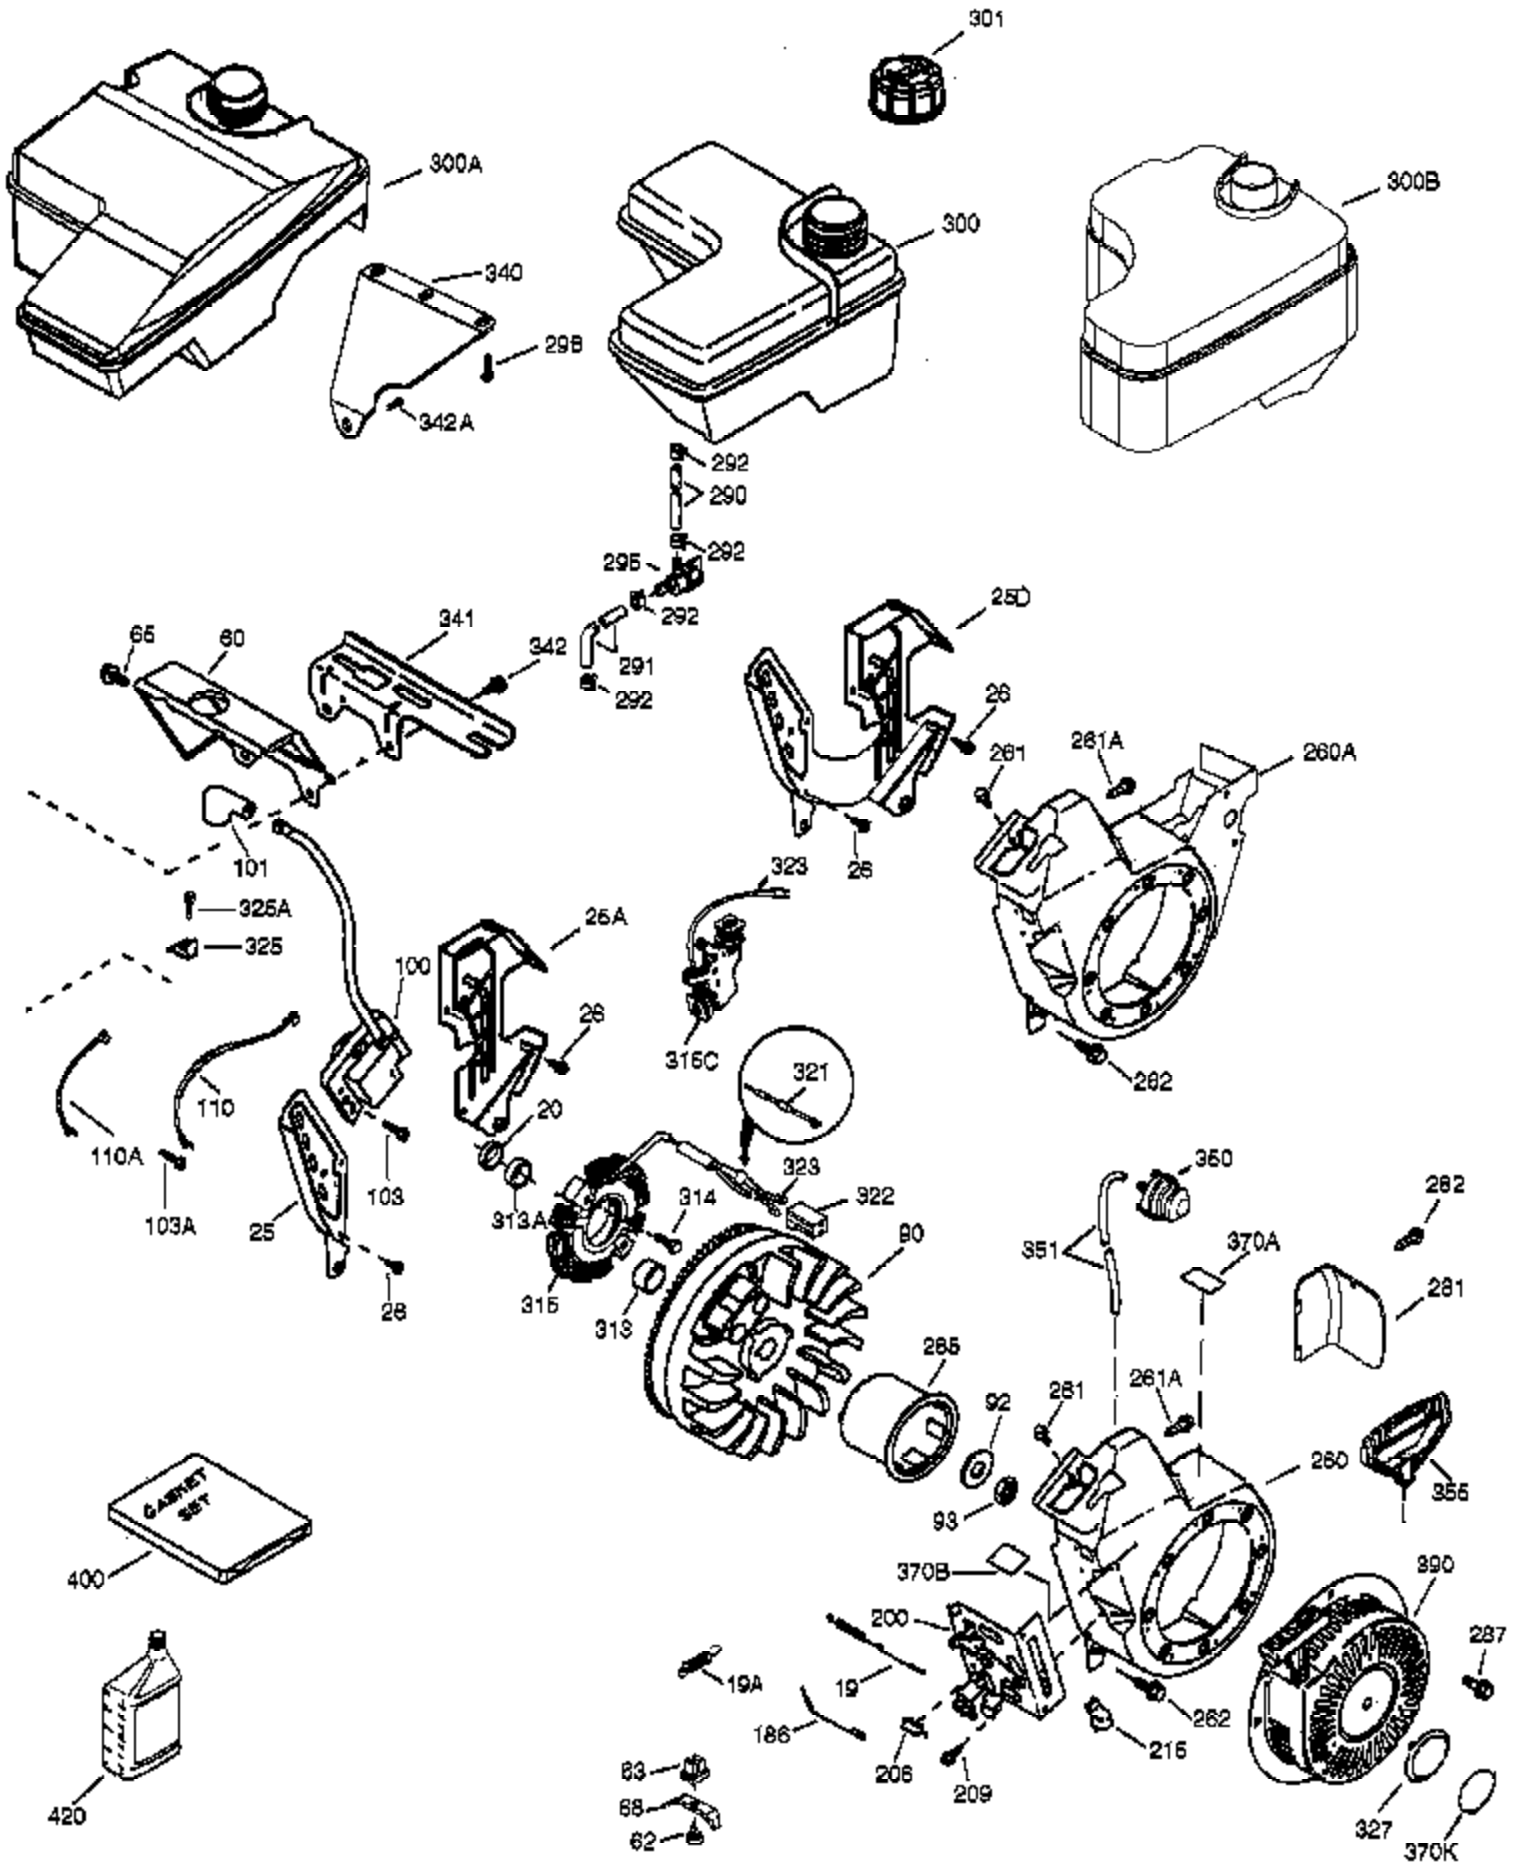

Ref #	Part Number	Qty	Description
19	37111	1	Extension Spring
20	32600	1	Oil Seal
25D	37710	1	Air Baffle (1 pc. electric start)
26	30200	2	Screw, 10-24 x 9/16"
60	36623A	1	Blower Housing Extension
65	30200	1	Screw, 10-24 x 9/16"
90	611216	1	Flywheel
92	650815	1	Belleville Washer
93	650816	1	Flywheel Nut
100	34443B	1	Solid State Ignition
101	610118	1	Spark Plug Cover
103	651007	2	Screw, T-15, 10-24 x 15/16"
110	36230	1	Ground Wire
186	36711	1	Governor Link
200	36824A	1	Control Bracket (Incl. 206)
206	610973	1	Terminal
209	650821	2	Screw, 10-32 x 1/2"
215	32410	1	Control Knob
260	36901	1	Blower Housing
261A	650821	1	Screw, 10-32 x 1/2"
261	651008	1	Screw, 1/4-20 x 31/64"
262	651008	2	Screw, 1/4-20 x 31/64"
285	35985B	1	Starter Cup
287	651008	4	Screw, 1/4-20 x 31/64"
290	30705	1	Fuel Line
291	29774	1	Fuel Line
292	26460	2	Fuel Line Clamp
295	35857	1	Fuel Shut-Off Valve (Incl. 292)
300B	37048	1	Fuel Tank (Incl. 292 & 301)
301	36246	1	Fuel Cap
313	34080	1	Spacer
341	36644A	1	Fuel Tank Bracket (Lower)
342B	651085	2	Rubber Washer
342	651010	2	Screw, 1/4-20 x 7/8"
350	570682A	1	Primer Assembly
351	32180C	1	Primer Line
355	590574	1	Starter Handle (Mitten Grip)
370B	36899	1	Control Decal
370A	36261	1	Instruction Decal
370K	36695	1	Starter Decal
390	590749	1	Rewind Starter (NOTE: This engine could have been built with 590733 starter.)
400	36720	1	* Gasket Set (Incl. items marked PK in notes)
420	730226A		SAE 5W30 4-Cycle Engine Oil (Quart)