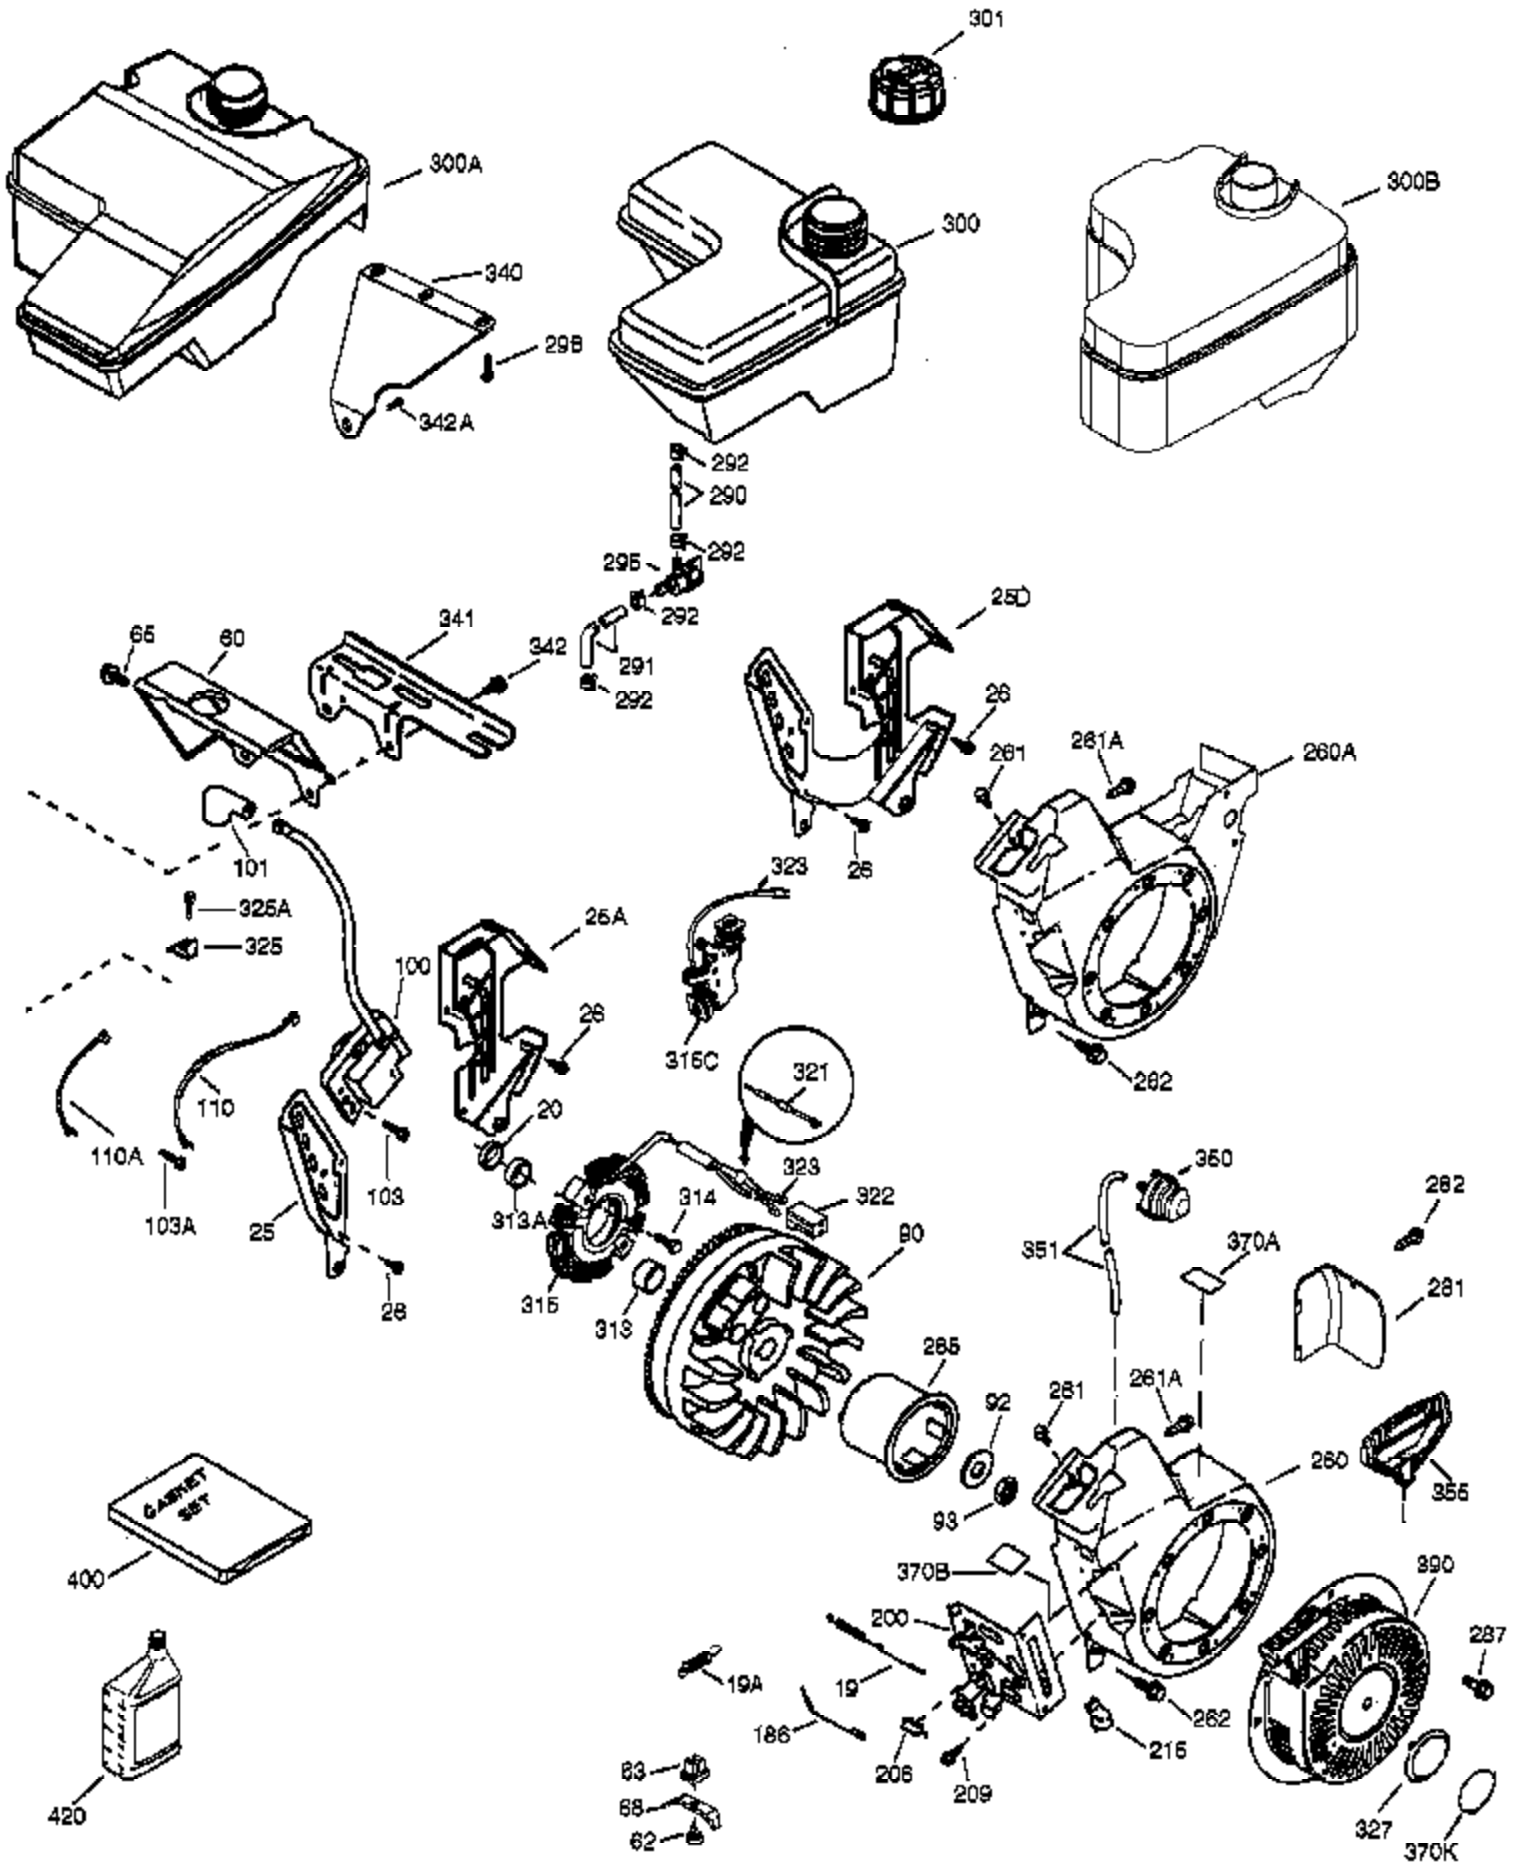

Ref #	Part Number	Qty	Description
19	37111	1	Extension Spring
20	32600	1	Oil Seal
25D	37710	1	Air Baffle (1 pc. electric start)
26	30200	2	Screw, 10-24 x 9/16"
60	36623A	1	Blower Housing Extension
65	30200	1	Screw, 10-24 x 9/16"
90	611216	1	Flywheel
92	650815	1	Belleville Washer
93	650816	1	Flywheel Nut
100	34443B	1	Solid State Ignition
101	610118	1	Spark Plug Cover
103	651007	2	Screw, T-15, 10-24 x 15/16"
110	36230	1	Ground Wire
186	36711	1	Governor Link
200	36824A	1	Control Bracket (Incl. 206)
206	610973	1	Terminal
209	650821	2	Screw, 10-32 x 1/2"
215	32410	1	Control Knob
260	36901	1	Blower Housing
261A	650821	1	Screw, 10-32 x 1/2"
261	651008	1	Screw, 1/4-20 x 31/64"
262	651008	2	Screw, 1/4-20 x 31/64"
285	35985B	1	Starter Cup
287	651008	4	Screw, 1/4-20 x 31/64"
290	30705	1	Fuel Line
292	26460	1	Fuel Line Clamp
300B	37048	1	Fuel Tank (Incl. 292 & 301)
301	36246	1	Fuel Cap
313	34080	1	Spacer
341	36644	1	Fuel Tank Bracket (Lower)
342	651010	2	Screw, 1/4-20 x 7/8"
350	570682A	1	Primer Assembly
351	32180C	1	Primer Line
355	590574	1	Starter Handle (Mitten Grip)
370K	36695	1	Starter Decal
370B	36899	1	Control Decal
370A	36261	1	Instruction Decal
390	590749	1	Rewind Starter (NOTE: This engine could have been built with 590733 starter)
400	36720	1	* Gasket Set (Incl. items marked PK in notes)
420	730226A		SAE 5W30 4-Cycle Engine Oil (Quart)