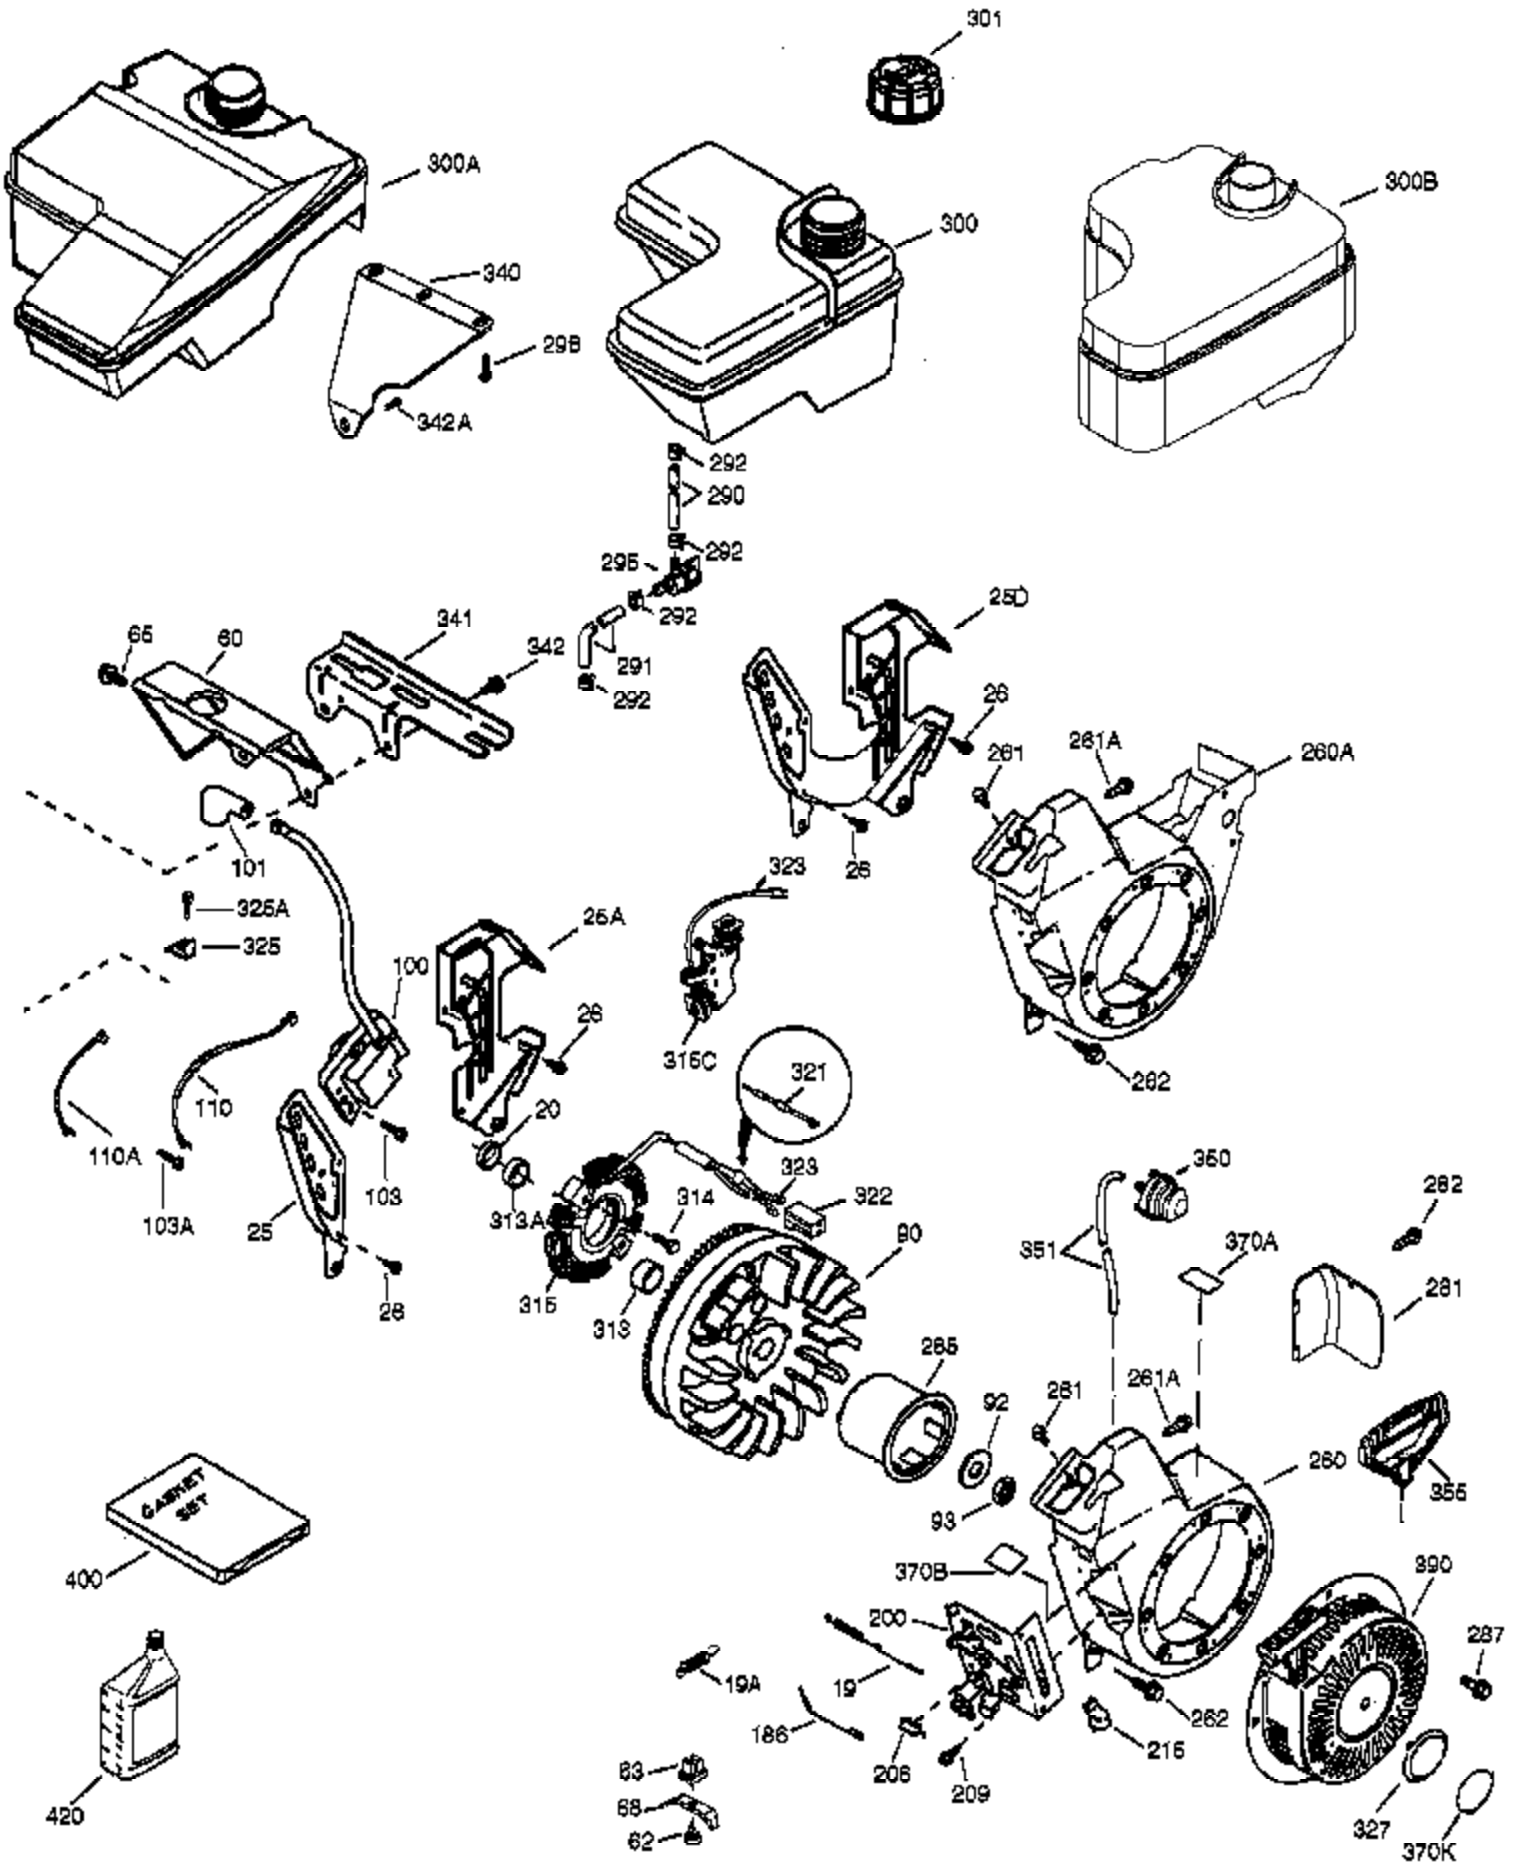

Ref #	Part Number	Qty	Description
19	37111	1	Extension Spring
20	32600	1	Oil Seal
25A	36869	1	Air Baffle (Right)
25	36621	1	Air Baffle (Left)
26	30200	1	Screw, 10-24 x 9/16"
60	36623A	1	Blower Housing Extension
65	30200	1	Screw, 10-24 x 9/16"
90	611216	1	Flywheel
92	650815	1	Belleville Washer
93	650816	1	Flywheel Nut
100	34443B	1	Solid State Ignition
101	610118	1	Spark Plug Cover
103	651007	2	Screw, T-15, 10-24 x 15/16"
110	36230	1	Ground Wire
186	36711	1	Governor Link
200	36824A	1	Control Bracket (Incl. 206)
206	610973	1	Terminal
209	650821	2	Screw, 10-32 x 1/2"
215	32410	1	Control Knob
260	36901	1	Blower Housing
261A	650821	1	Screw, 10-32 x 1/2"
261	651008	1	Screw, 1/4-20 x 31/64"
262	651008	2	Screw, 1/4-20 x 31/64"
285	35985B	1	Starter Cup
287	651008	4	Screw, 1/4-20 x 31/64"
290	30705	1	Fuel Line
292	26460	1	Fuel Line Clamp
300	37048	1	Fuel Tank (Incl. 292 & 301)
301	36246	1	Fuel Cap
313	34080	1	Spacer
325A	30200	1	Screw, 10-24 x 9/16"
325	37471	1	Fuel Line Bracket
341	36644	1	Fuel Tank Bracket (Lower)
342	651010	2	Screw, 1/4-20 x 7/8"
350	570682A	1	Primer Assembly
351	32180C	1	Primer Line
355	590574	1	Starter Handle (Mitten Grip)
370K	36695	1	Starter Decal
370B	36899	1	Control Decal
370A	36261	1	Lubrication Decal
390	590749	1	Rewind Starter (NOTE: This engine could have been built with 590733 starter.)
400	36720	1	* Gasket Set (Incl. items marked PK in notes)
420	730226A		SAE 5W30 4-Cycle Engine Oil (Quart)