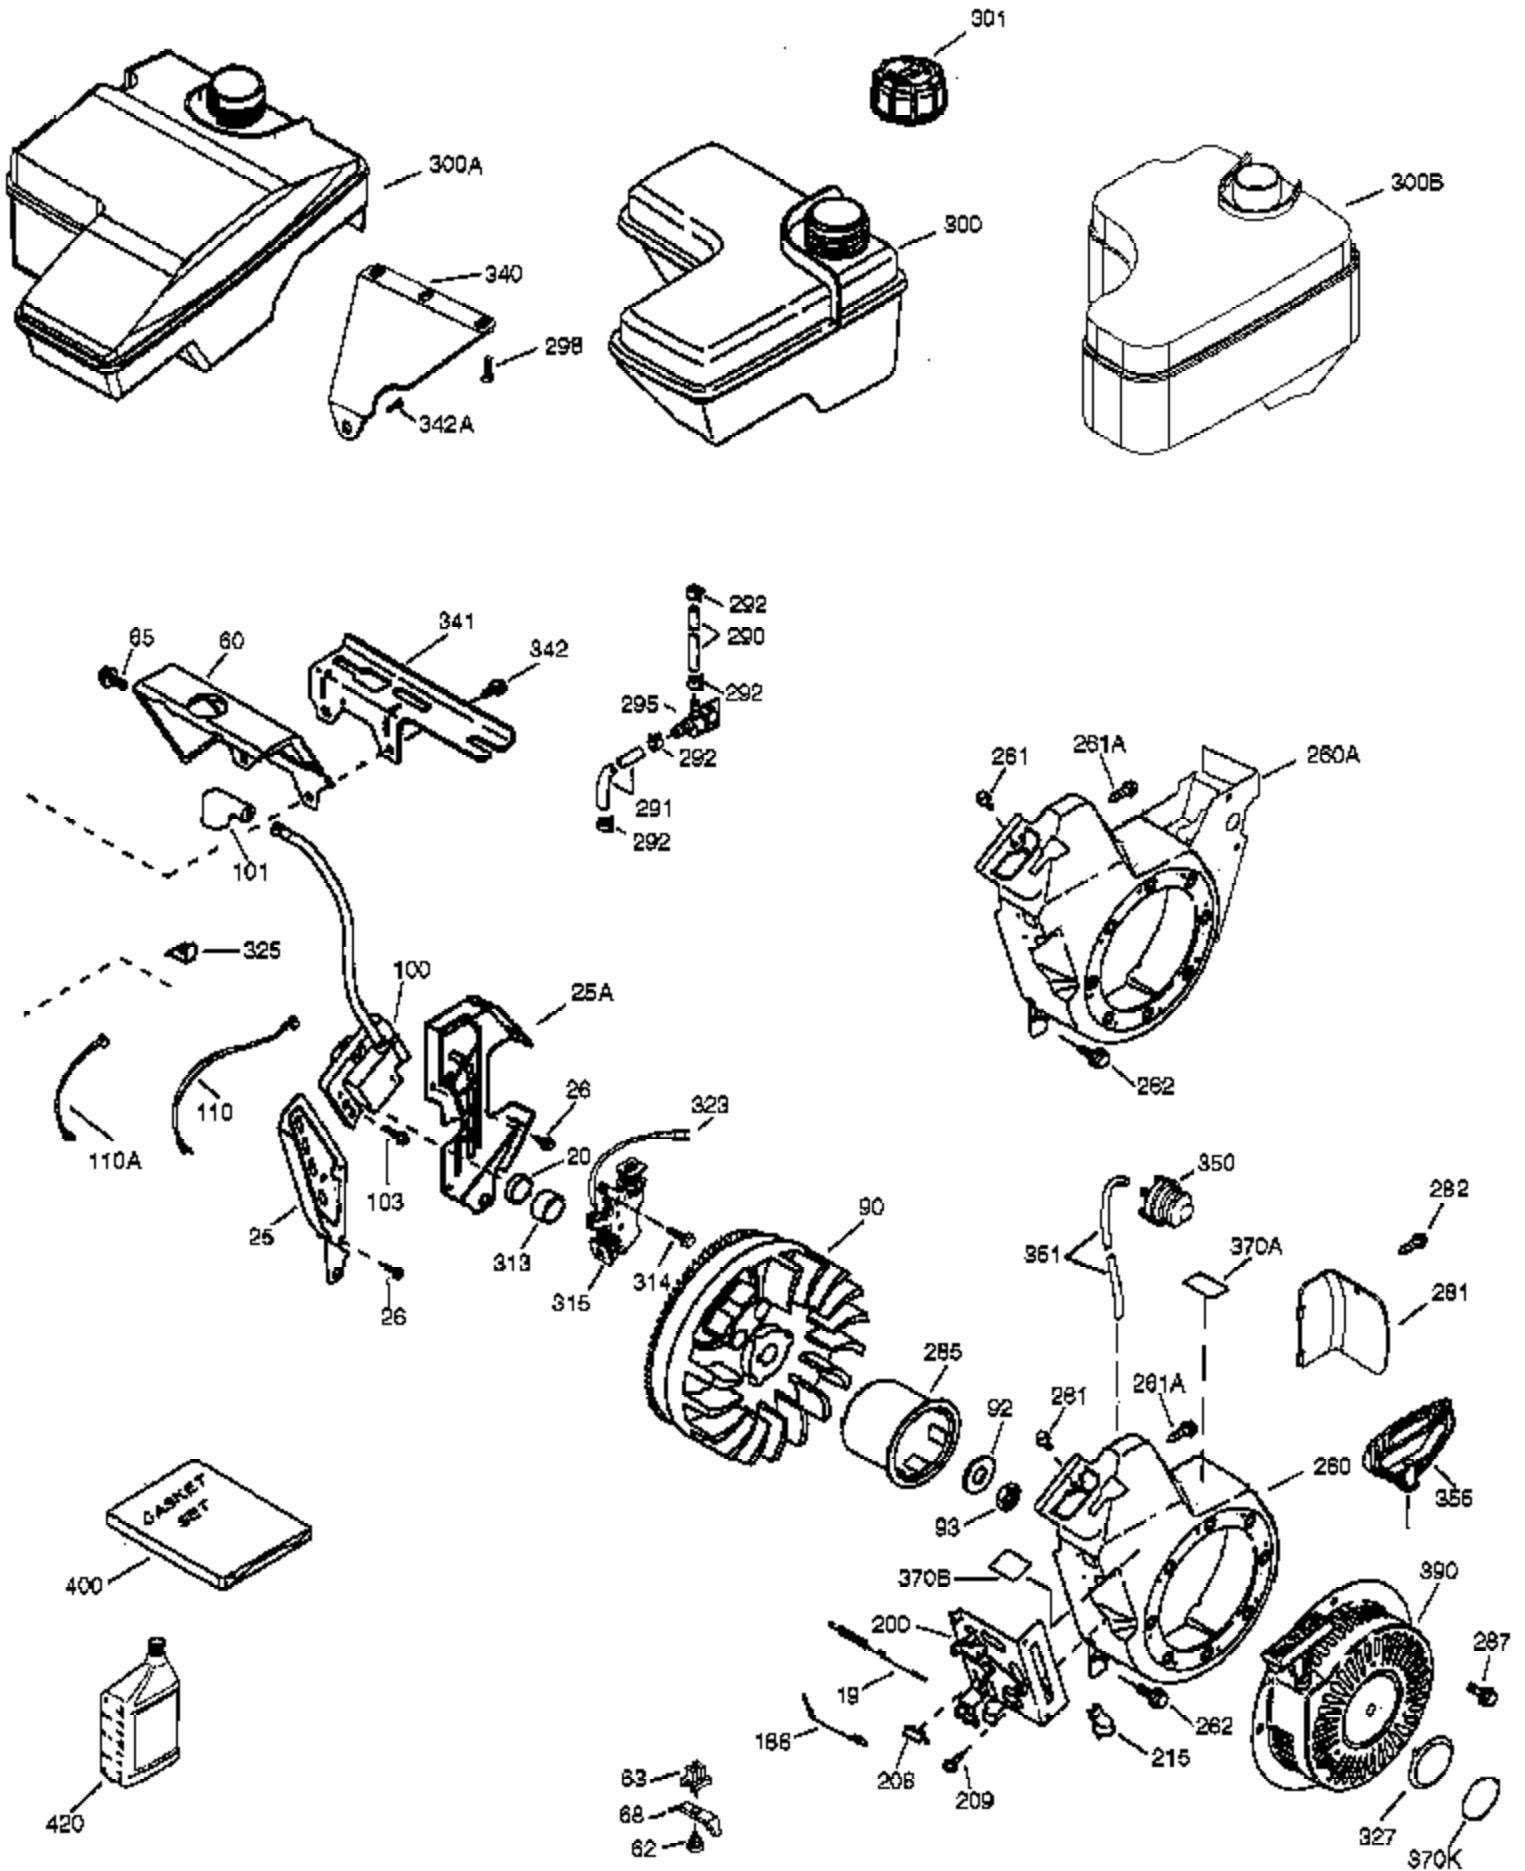

Ref #	Part Number	Qty	Description
19	37111	1	Extension Spring
20	32600	1	Oil Seal
25	36621	1	Air Baffle (Left)
25A	36869	1	Air Baffle (Right)
26	30200	1	Screw, 10-24 x 9/16"
60	36623A	1	Blower Housing Extension
65	30200	1	Screw, 10-24 x 9/16"
90	611216	1	Flywheel
92	650815	1	Belleville Washer
93	650816	1	Flywheel Nut
100	34443B	1	Solid State Ignition
101	610118	1	Spark Plug Cover
103	651007	2	Screw, Torx T-15, 10-24 x 15/16"
110	36230	1	Ground Wire
151A	40016A	1	Intake Valve Seal
186	36711	1	Governor Link
200	36824A	1	Control Bracket (Incl. 206)
206	610973	1	Terminal
209	650821	2	Screw, 10-32 x 1/2"
215	32410	1	Control Knob
260	36901	1	Blower Housing
261A	650821	1	Screw, 10-32 x 1/2"
261	651008	1	Screw, 1/4-20 x 31/64"
262	651008	2	Screw, 1/4-20 x 31/64"
281	36907	1	Starter Cover
282	651035	1	Screw, 6-32 x 25/64"
285	35985B	1	Starter Cup
287	651008	4	Screw, 1/4-20 x 31/64"
290	30705	1	Fuel Line
291	29774	1	Fuel Line
292	26460	1	Fuel Line Clamp
292	26460	1	Fuel Line Clamp
295	35857	1	Fuel Shut-Off Valve
300	37048	1	Fuel Tank (Incl. 292 & 301)
301	36246	1	Fuel Cap
313	34080	1	Spacer
325	37471	1	Fuel Line Bracket
325A	30200	1	Screw, 10-24 x 9/16"
338A	28942	1	Screw, 10-32 x 3/8"
341	36644	1	Fuel Tank Bracket (Lower)
342	651010	2	Screw, 1/4-20 x 7/8"
350	570682A	1	Primer Assembly
351	32180C	1	Primer Line
355	590574	1	Starter Handle (Mitten Grip)
370K	36695	1	Starter Decal
370B	36899	1	Control Decal
370A	36261	1	Lubrication Decal
390	590749	1	Rewind Starter (NOTE: This engine could have been built with 590733 starter.)
400	36720	1	* Gasket Set (Incl. items marked PK in notes)
420	730226A		SAE 5W30 4-Cycle Engine Oil (Quart)