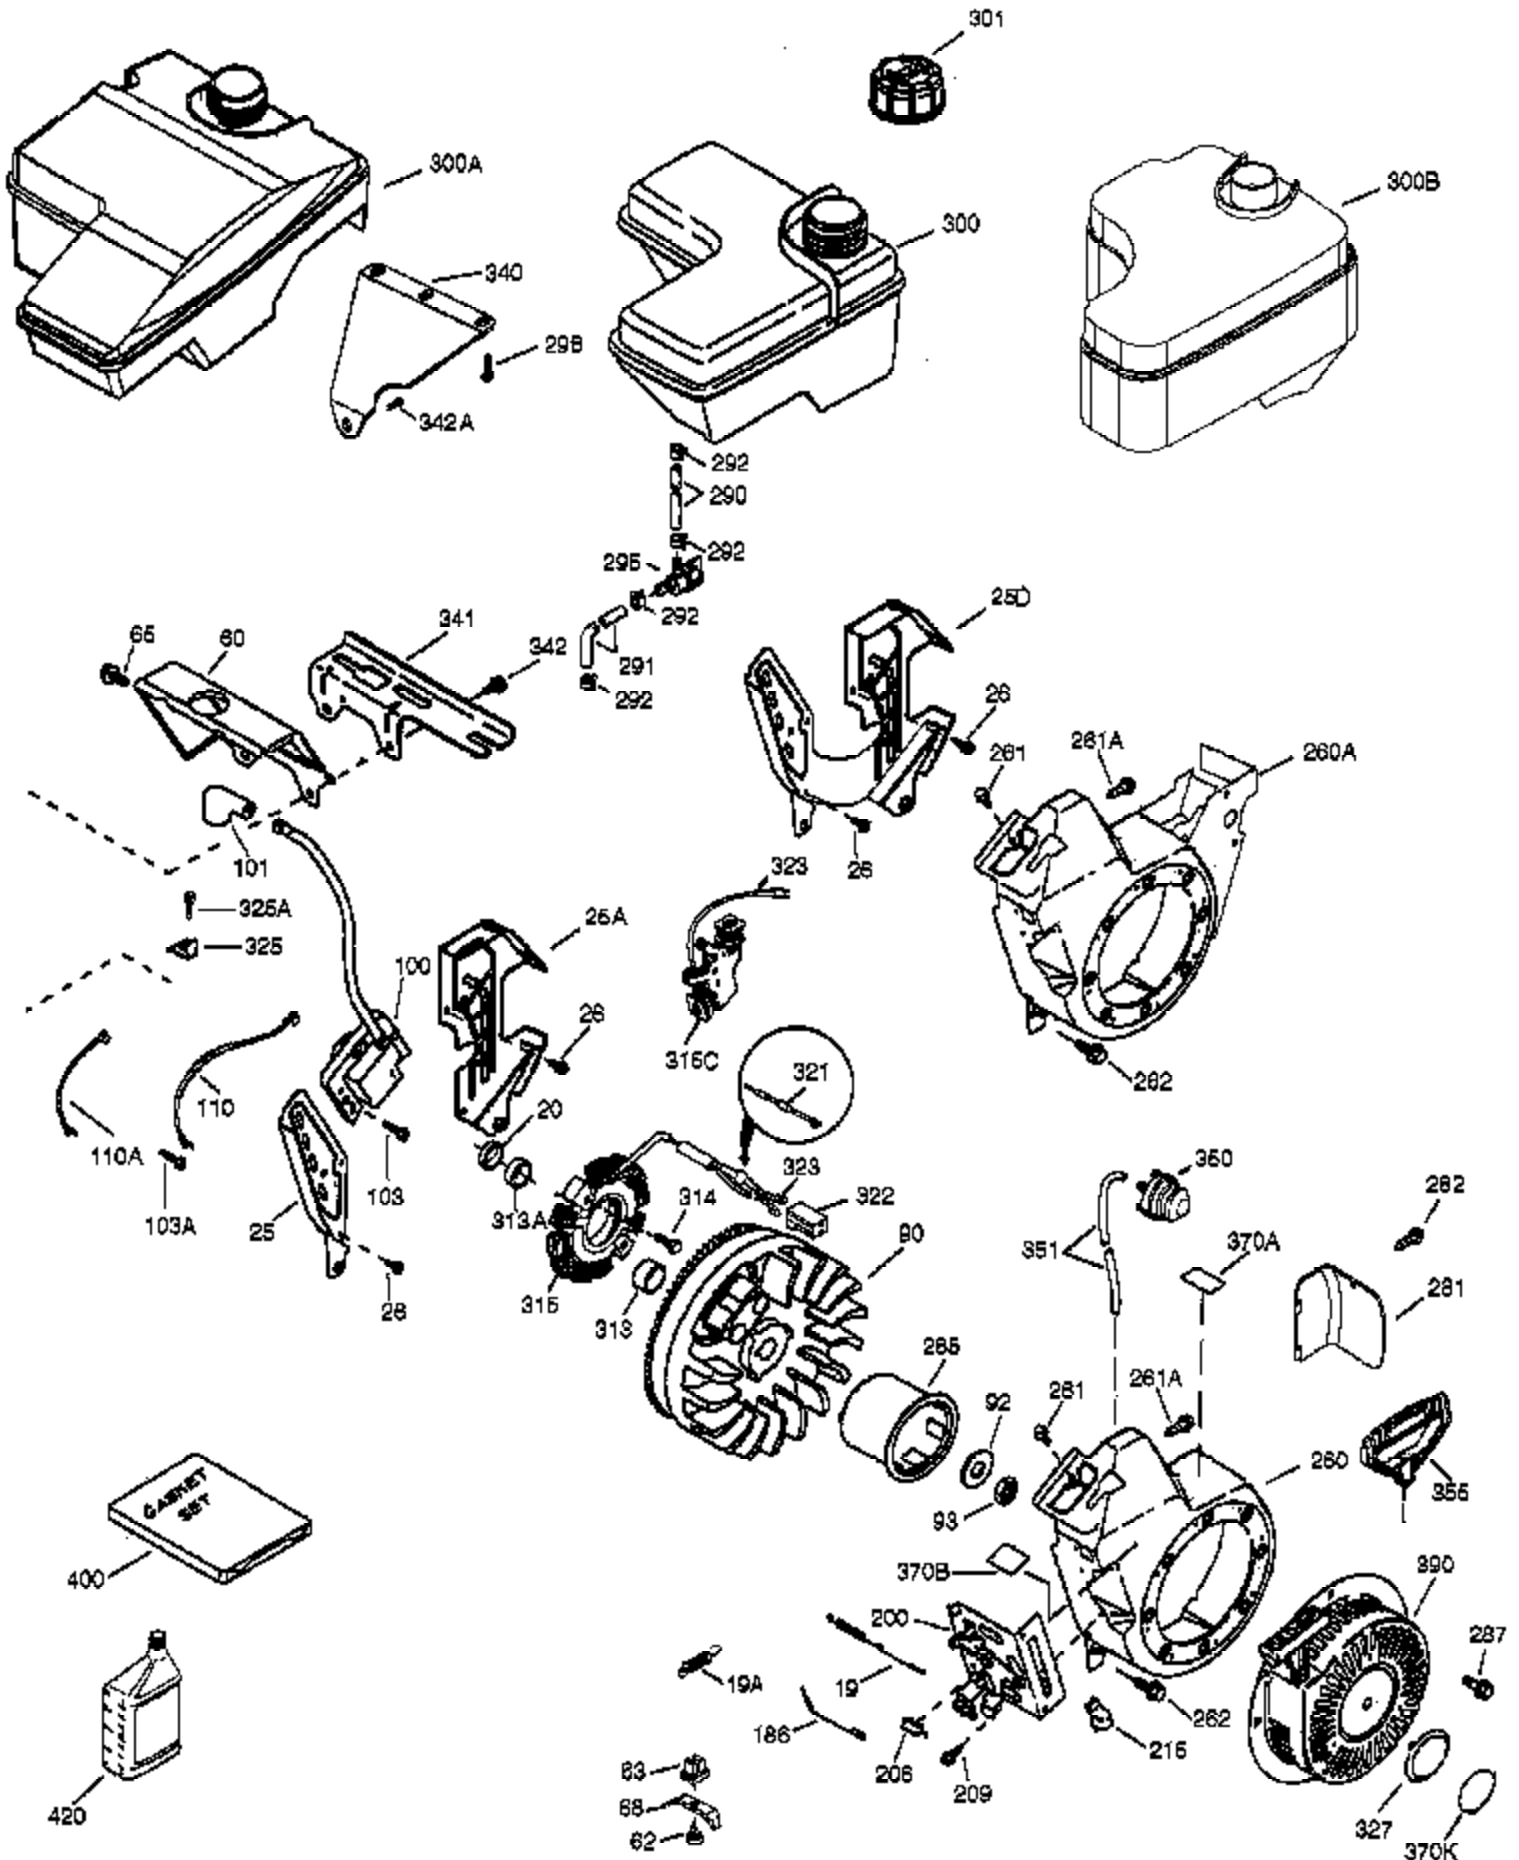

Ref #	Part Number	Qty	Description
19	37111	1	Extension Spring
20	32600	1	Oil Seal
25	36621	1	Air Baffle (Left)
25A	36869	1	Air Baffle (Right)
26	30200	1	Screw, 10-24 x 9/16"
60	36623A	1	Blower Housing Extension
65	30200	1	Screw, 10-24 x 9/16"
90	611234	1	Flywheel
92	650815	1	Belleville Washer
93	650816	1	Flywheel Nut
100	34443B	1	Solid State Ignition
101	610118	1	Spark Plug Cover
103	651007	2	Screw, T-15, 10-24 x 15/16"
110	36230	1	Ground Wire
186	36711	1	Governor Link
200	36824A	1	Control Bracket (Incl. 206)
206	610973	1	Terminal
209	650821	2	Screw, 10-32 x 1/2"
215	32410	1	Control Knob
260	36901	1	Blower Housing
261A	650821	1	Screw, 10-32 x 1/2"
261	651008	1	Screw, 1/4-20 x 31/64"
262	651008	2	Screw, 1/4-20 x 31/64"
285	35985B	1	Starter Cup
287	651008	4	Screw, 1/4-20 x 31/64"
290	26460	1	Fuel Line Clamp
290	30705	1	Fuel Line (11.00")
292	26460	4	Fuel Line Clamp
300	36863	1	Fuel Tank (Incl. 292 & 301)
301	35355	1	Fuel Cap
313	35189	1	Alternator Coil Spacer
313	34080	1	Spacer
314	650873	1	Screw, 1/4-20 x 3/4"
315	611104	1	Alternator Coil (3/5 split)
323	611118	1	Terminal
325	37471	1	Fuel Line Bracket
325A	30200	1	Screw, 10-24 x 9/16"
341	36644	1	Fuel Tank Bracket (Lower)
342	651010	2	Screw, 1/4-20 x 7/8"
350	570682A	1	Primer Assembly
351	32180C	1	Primer Line
355	590574	1	Starter Handle (Mitten Grip)
370B	36899	1	Control Decal
370A	36261	1	Identification Decal
370K	36695	1	Starter Decal
390	590749	1	Rewind Starter (NOTE: This engine could have been built with 590733 starter.)
400	36720	1	* Gasket Set (Incl. items marked PK in notes)
420	730226A		SAE 5W30 4-Cycle Engine Oil (Quart)