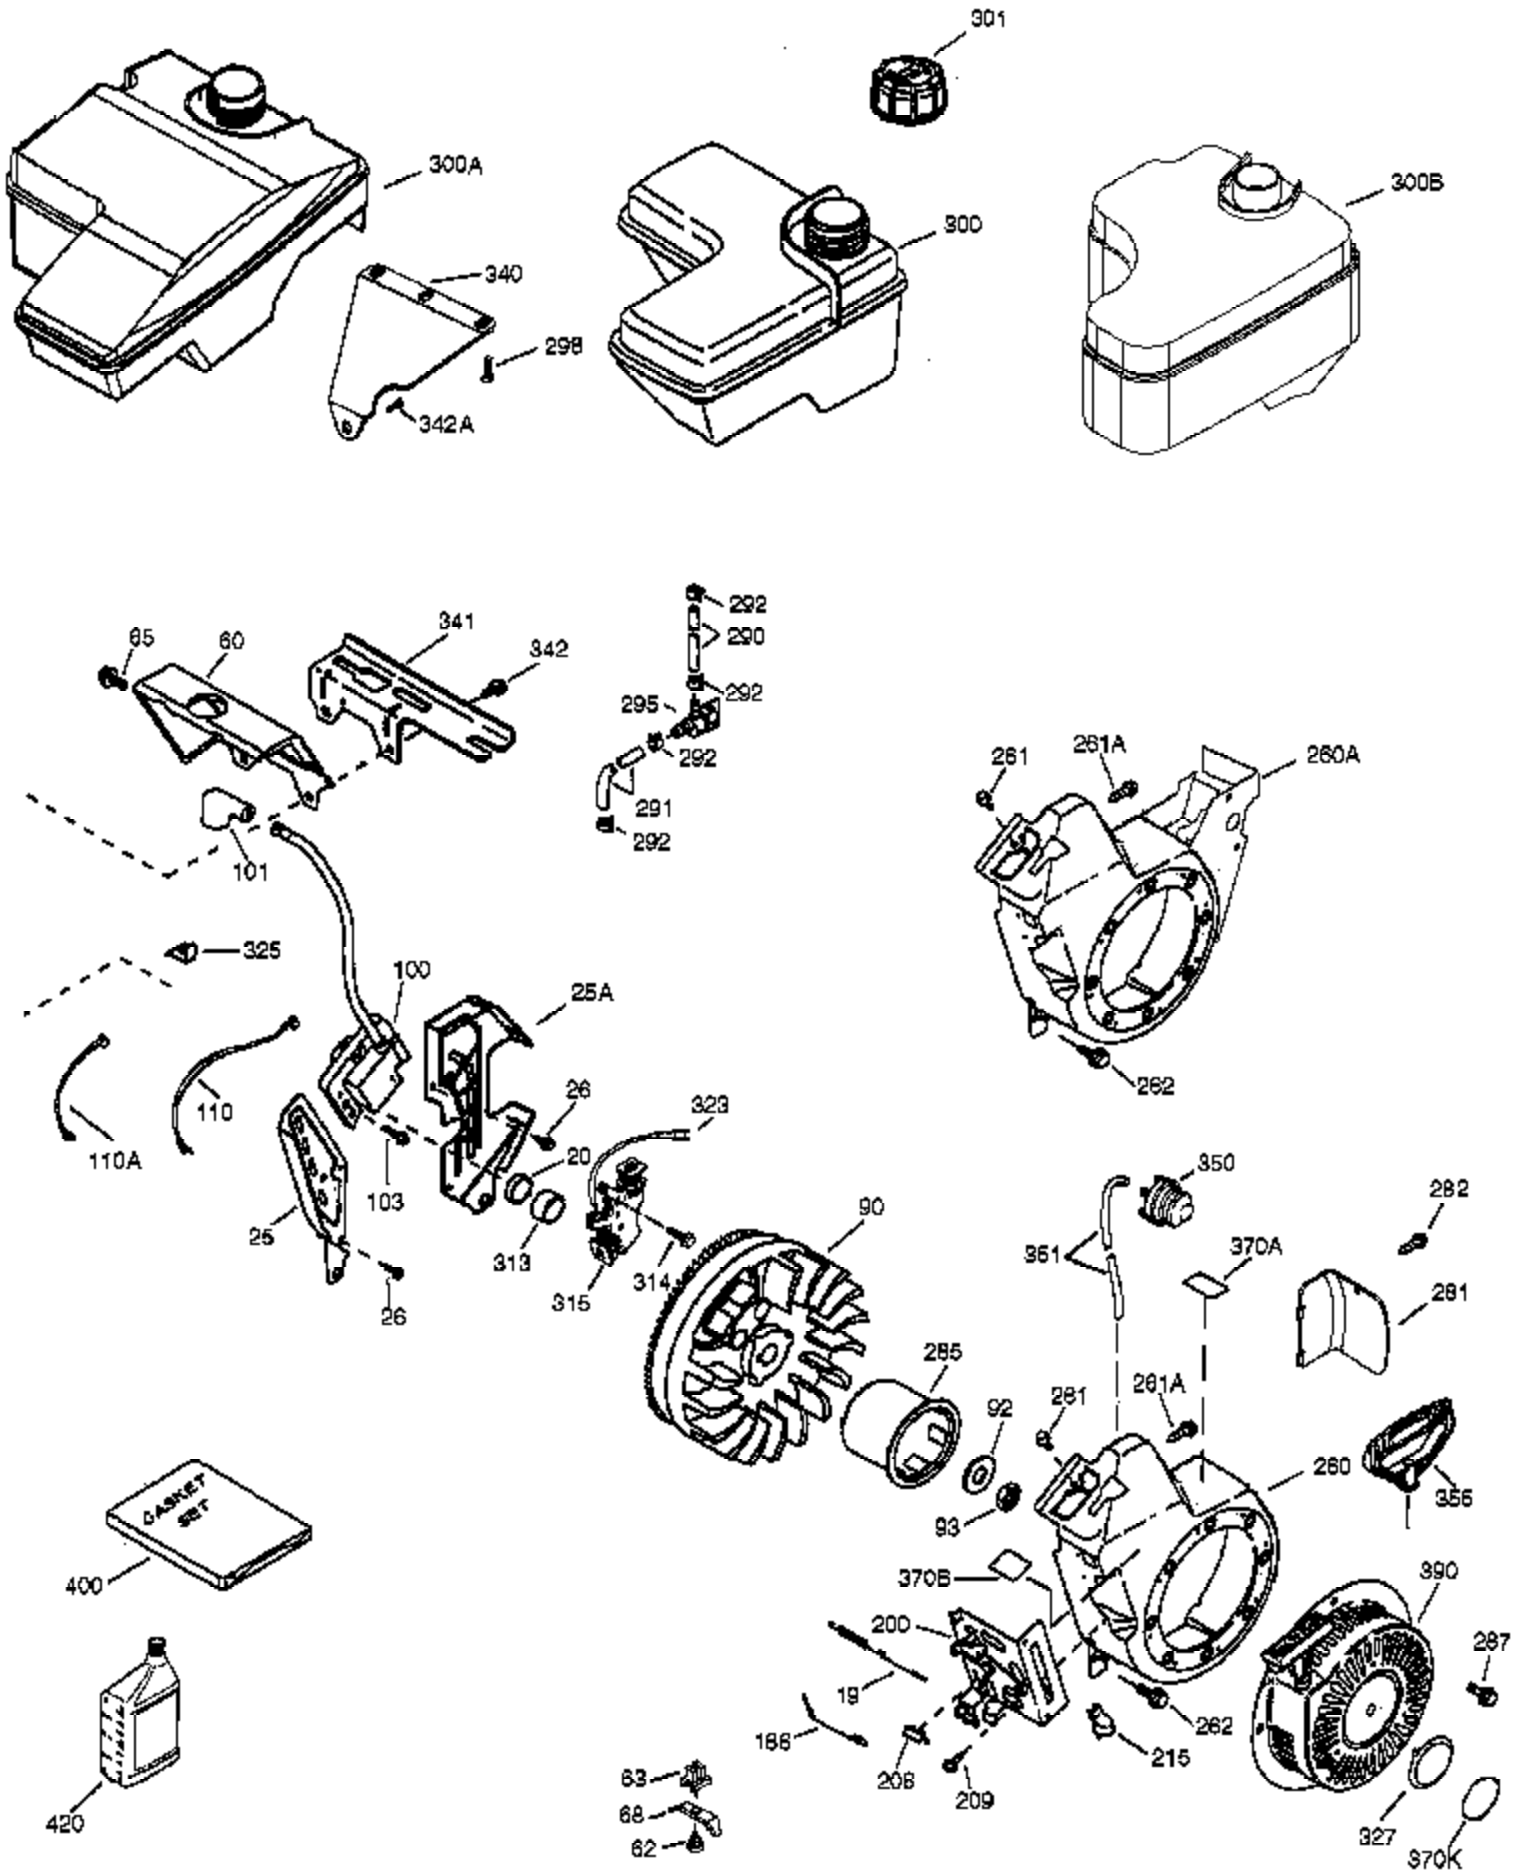

Ref #	Part Number	Qty	Description
19	37111	1	Extension Spring
20	32600	1	Oil Seal
25D	37710	1	Air Baffle (1 pc.)
26	30200	1	Screw, 10-24 x 9/16"
60	36623A	1	Blower Housing Extension
65	30200	1	Screw, 10-24 x 9/16"
90	611216	1	Flywheel
92	650815	1	Belleville Washer
93	650816	1	Flywheel Nut
100	34443B	1	Solid State Ignition
101	610118	1	Spark Plug Cover
103	651007	2	Screw, T-15, 10-24 x 15/16"
110	36230	1	Ground Wire
151A	40016A	1	Intake Valve Seal
186	36711	1	Governor Link
200	36824A	1	Control Bracket (Incl. 206)
206	610973	1	Terminal
209	650821	2	Screw, 10-32 x 1/2"
209	650821	2	Screw, 10-32 X 1/2"
209	650821	2	Screw, 10-32 X 1/2"
215	32410	1	Control Knob
260	36901	1	Blower Housing
261	651008	3	Screw, 1/4-20 x 31/64"
261A	650821	1	Screw, 10-32 x 1/2"
281	36907	1	Starter Cover
285	35985B	1	Starter Cup
287	651008	4	Screw, 1/4-20 x 31/64"
290	30705	1	Fuel Line
291	29774	1	Fuel Line
292	26460	4	Fuel Line Clamp
295	35857	1	Fuel Shut-Off Valve
300	37048	1	Fuel Tank (Incl. 292 & 301)
301	35355	1	Fuel Cap
313	34080	1	Spacer
314	650873	1	Screw, 1/4-20 x 3/4"
315	611111	1	Alternator Coil (18 Watt) (Incl. 323)
338A	28942	1	Screw, 10-32 x 3/8"
341	36644	1	Fuel Tank Bracket (Lower)
342	651010	2	Screw, 1/4-20 x 7/8"
350	570682A	1	Primer Assembly (Red)
351	32180C	1	Primer Line
355	590574	1	Starter Handle (Mitten Grip)
370A	36261	1	Lubrication Decal
370B	36899	1	Control Decal
370R	37119	1	Heat Warning Decal
370K	36695	1	Starter Decal
390	590749	1	Recoil Starter
400	36720	1	* Gasket Set (Incl. items marked PK i n notes)
420	730226A		SAE 5W30 4-Cycle Engine Oil (Quart)