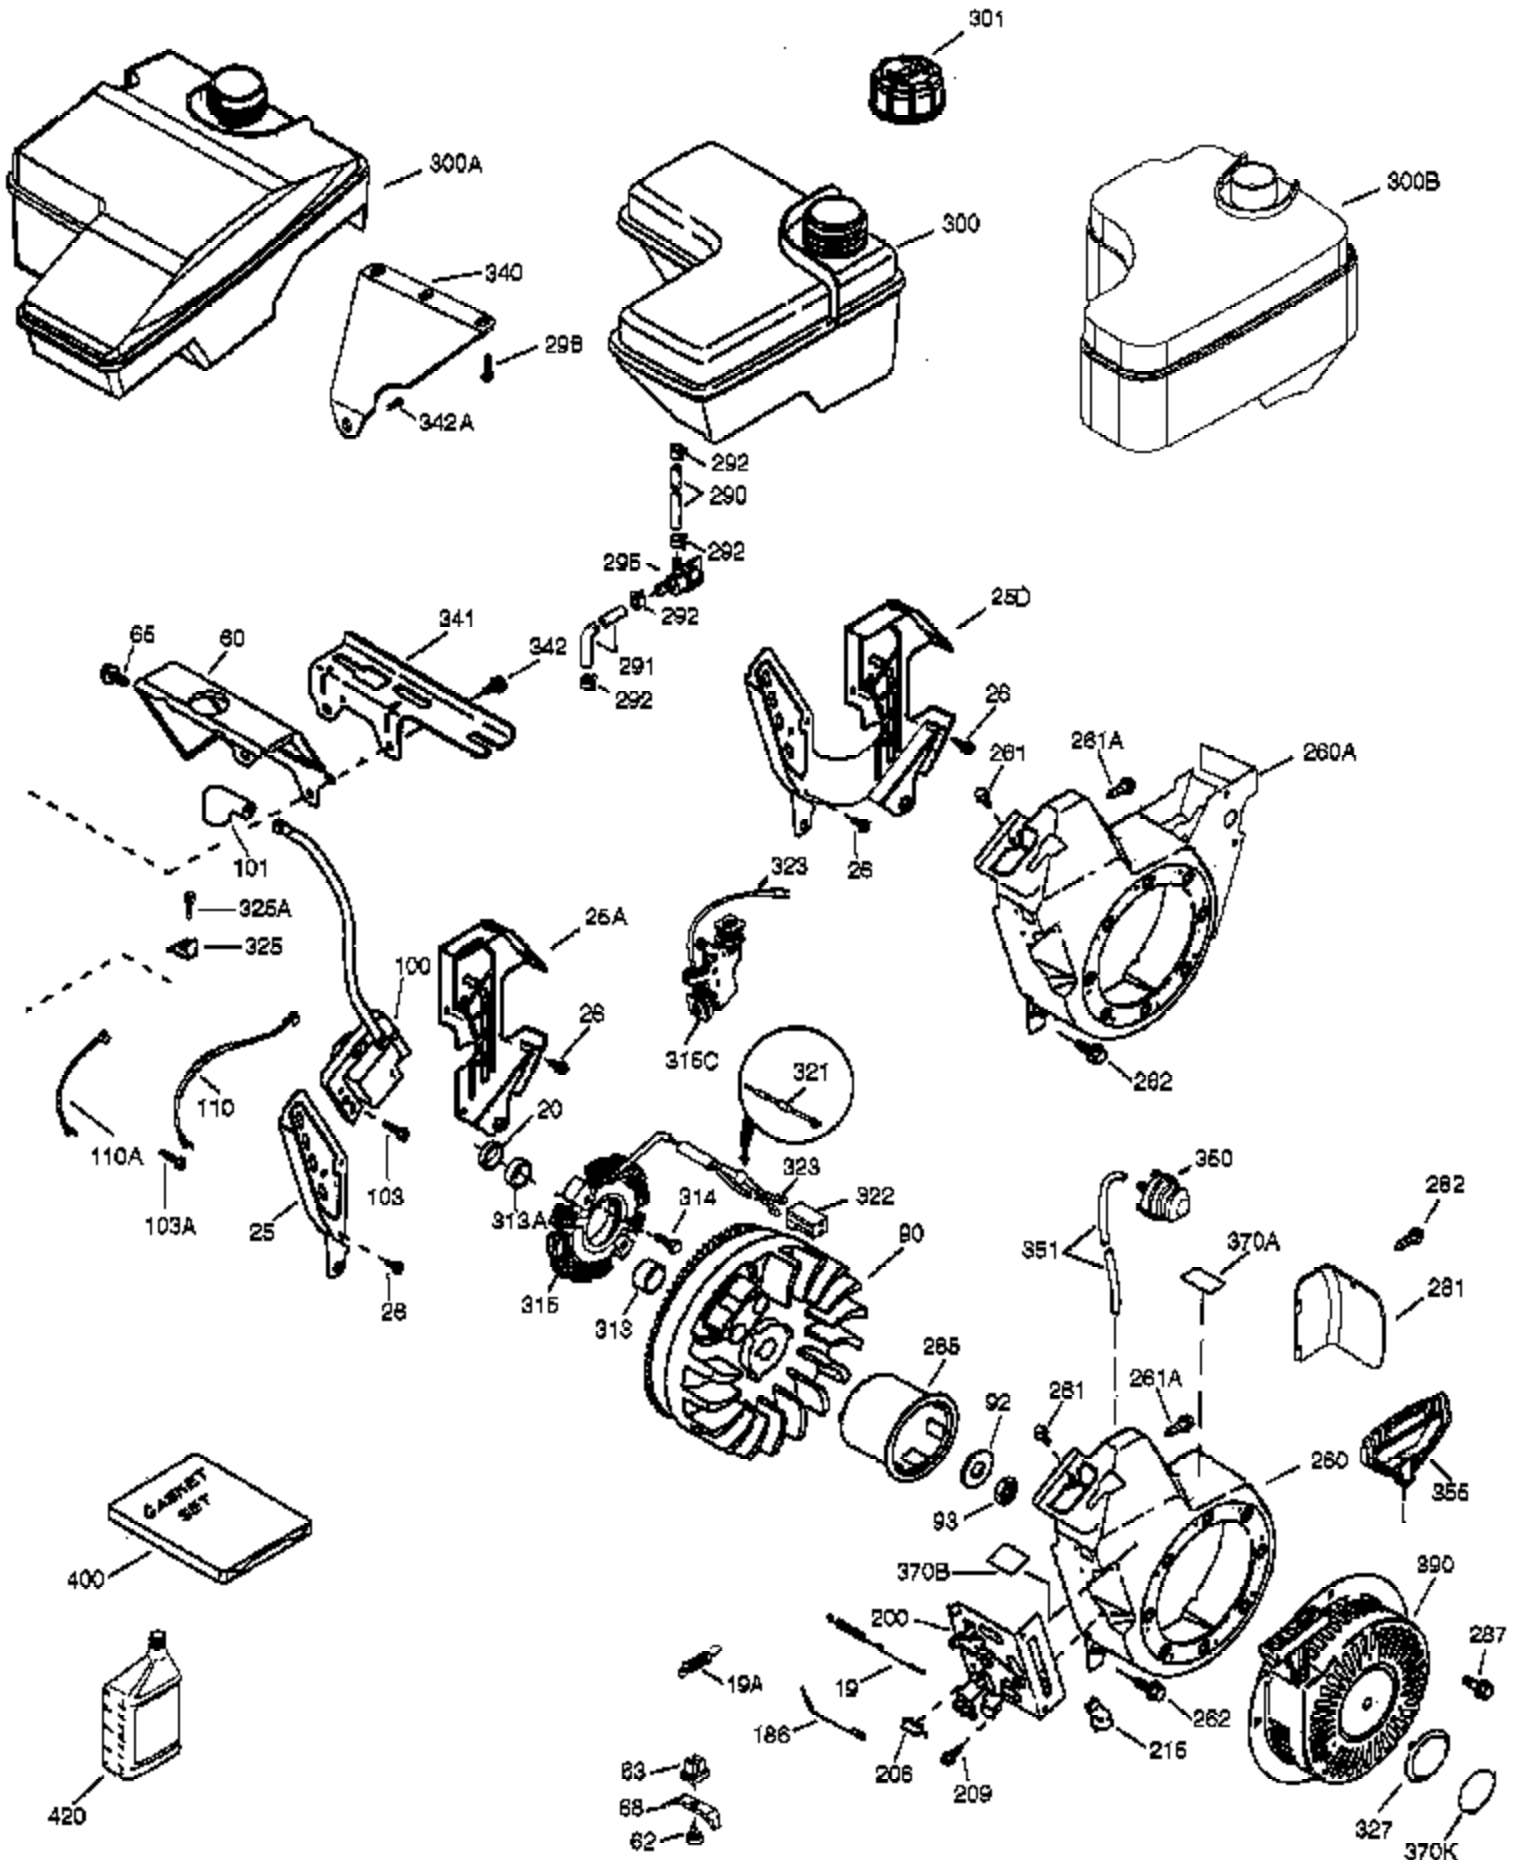

Ref #	Part Number	Qty	Description
19	37111	1	Extension Spring
20	32600	1	Oil Seal
25	36621	1	Air Baffle (Left)
25A	36869	1	Air Baffle (Right)
26	30200	1	Screw, 10-24 x 9/16"
26	30200	1	Screw, 10-24 x 9/16"
60	36623A	1	Blower Housing Extension
65	30200	1	Screw, 10-24 x 9/16"
90	611216	1	Flywheel
92	650815	1	Belleville Washer
93	650816	1	Flywheel Nut
100	34443B	1	Solid State Ignition
101	610118	1	Spark Plug Cover
103	651007	2	Screw, T-15, 10-24 x 15/16"
110	36230	1	Ground Wire
186	36711	1	Governor Link
200	36824A	1	Control Bracket (Incl. 206)
206	610973	1	Terminal
209	650821	2	Screw, 10-32 x 1/2"
209	650821	2	Screw, 10-32 X 1/2"
209	650821	2	Screw, 10-32 X 1/2"
215	32410	1	Control Knob
260	36901	1	Blower Housing
261	651008	3	Screw, 1/4-20 x 31/64"
261A	650821	1	Screw, 10-32 x 1/2"
281	36907	1	Starter Cover
285	35985B	1	Starter Cup
287	651008	4	Screw, 1/4-20 x 31/64"
290	30705	1	Fuel Line
291	29774	1	Fuel Line
292	26460	4	Fuel Line Clamp
295	35857	1	Fuel Shut-Off Valve
300	37048	1	Fuel Tank (Incl. 292 & 301)
301	35355	1	Fuel Cap
313	34080	1	Spacer
314	650873	1	Screw, 1/4-20 x 3/4"
315	611111	1	Alternator Coil (18 Watt) (Incl. 323)
325A	30200	1	Screw, 10-24 x 9/16"
325	37471	1	Fuel Line Bracket
341	36644	1	Fuel Tank Bracket (Lower)
342	651010	2	Screw, 1/4-20 x 7/8"
350	570682A	1	Primer Assembly (Red)
351	32180C	1	Primer Line
355	590574	1	Starter Handle (Mitten Grip)
370B	36899	1	Control Decal
370A	36261	1	Lubrication Decal
370K	36695	1	Starter Decal
390	590749	1	Recoil Starter
400	36720	1	* Gasket Set (Incl. items marked PK i n notes)
420	730226A		SAE 5W30 4-Cycle Engine Oil (Quart)