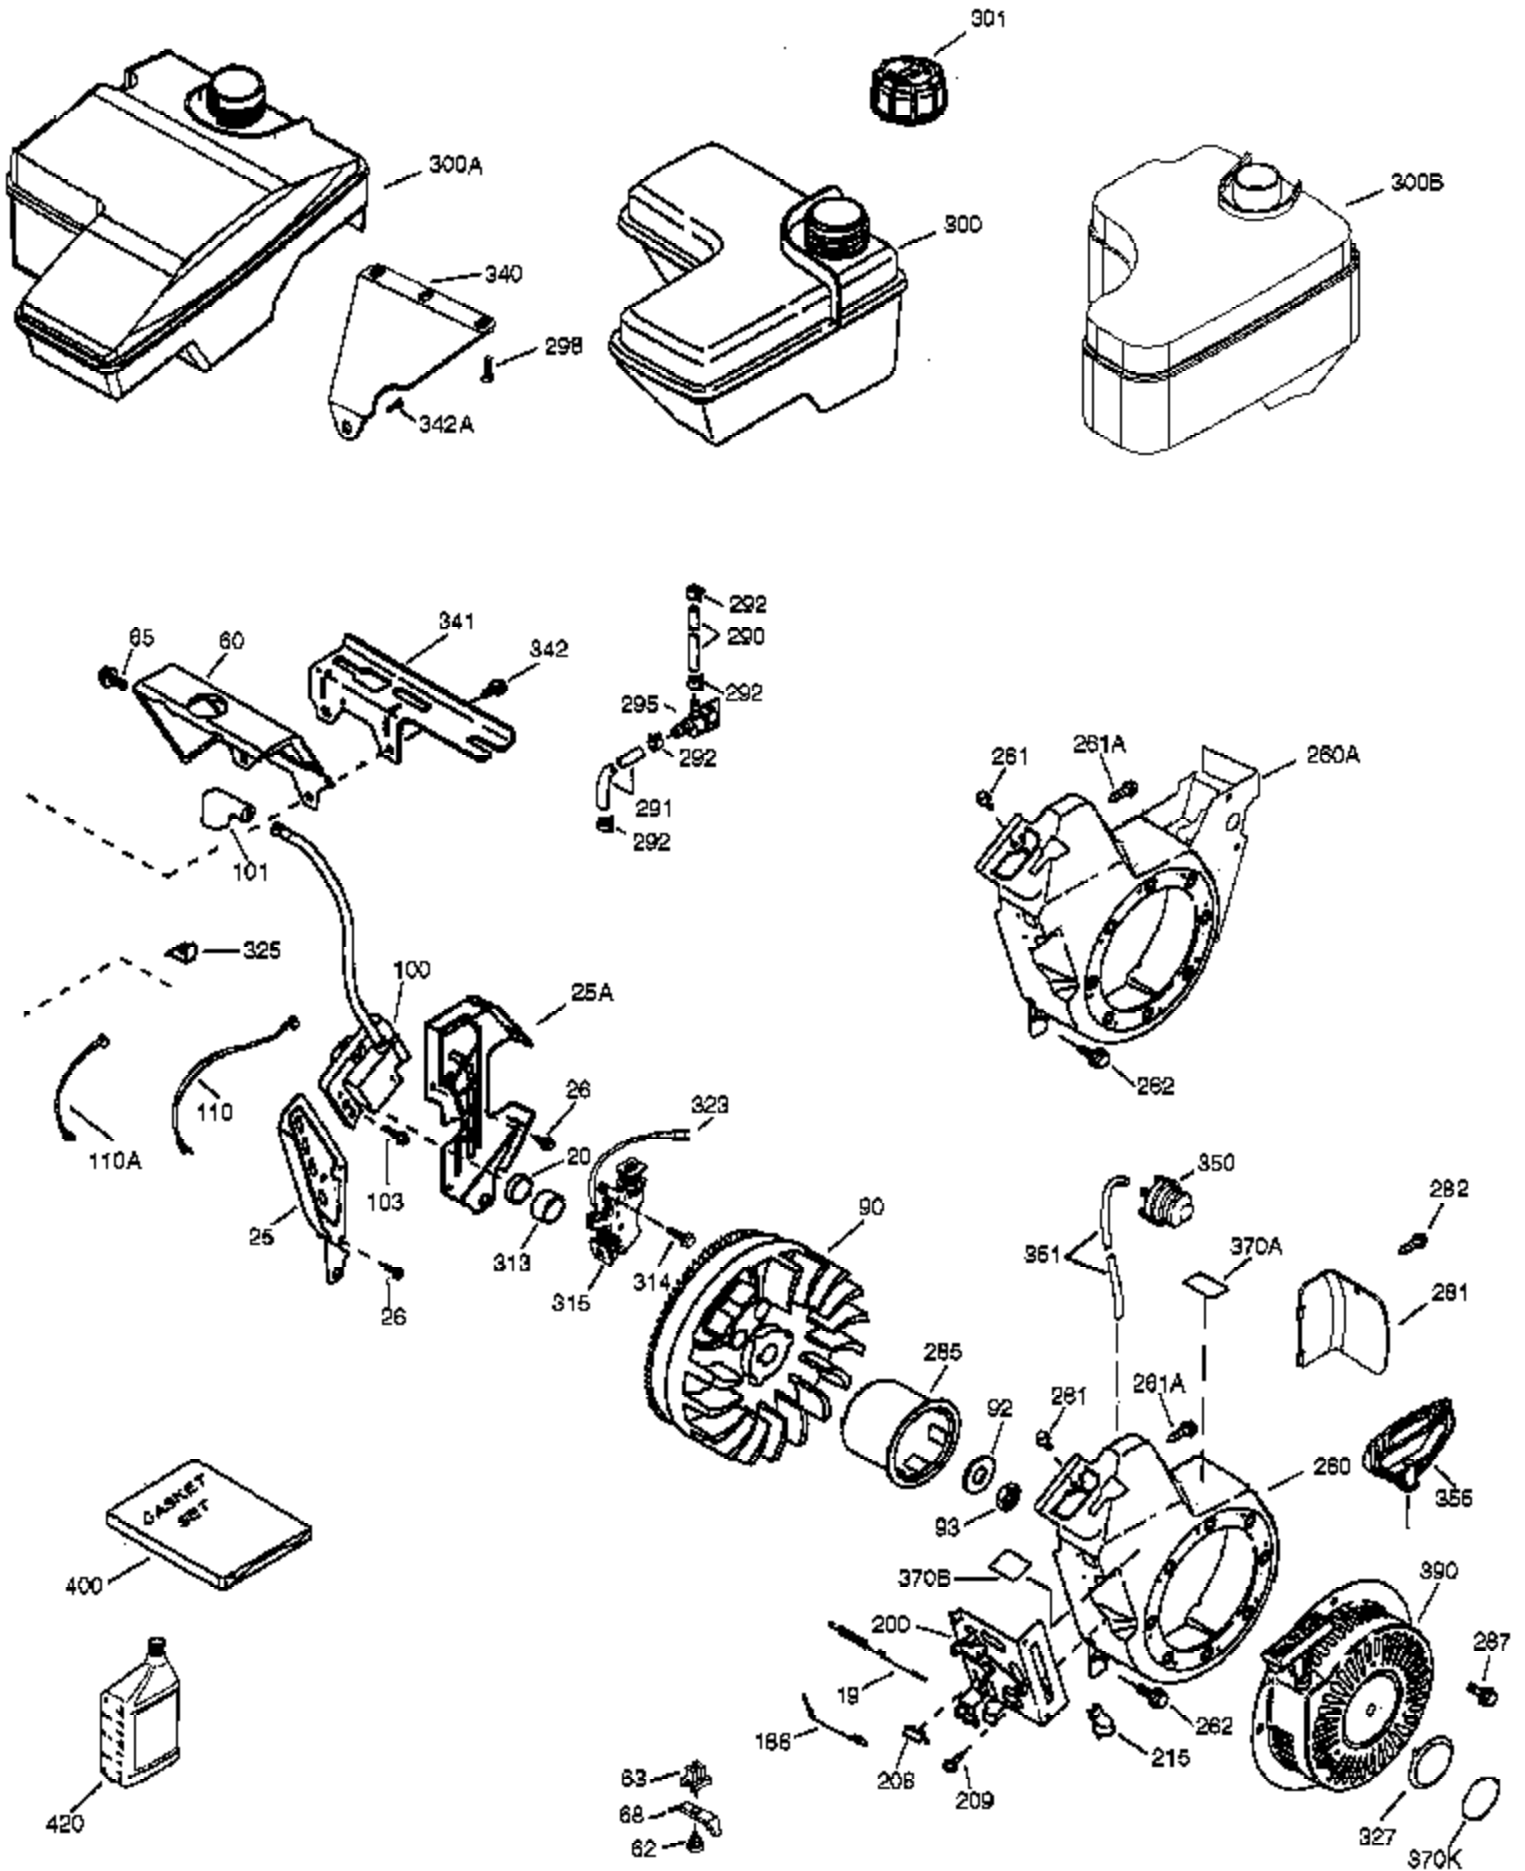

Ref #	Part Number	Qty	Description
19	37111	1	Extension Spring
20	32600	1	Oil Seal
25A	36869	1	Air Baffle (Right)
25	36621	1	Air Baffle (Left)
26	30200	1	Screw, 10-24 x 9/16"
26	30200	1	Screw, 10-24 x 9/16"
60	36623A	1	Blower Housing Extension
65	30200	1	Screw, 10-24 x 9/16"
90	611216	1	Flywheel
92	650815	1	Belleville Washer
93	650816	1	Flywheel Nut
100	34443B	1	Solid State Ignition
101	610118	1	Spark Plug Cover
103	651007	2	Screw, T-15, 10-24 x 15/16"
110	36230	1	Ground Wire
151A	40016A	1	Intake Valve Seal
186	36711	1	Governor Link
200	36824A	1	Control Bracket (Incl. 206)
206	610973	1	Terminal
209	650821	2	Screw, 10-32 x 1/2"
209	650821	2	Screw, 10-32 X 1/2"
209	650821	2	Screw, 10-32 X 1/2"
215	32410	1	Control Knob
260	36901	1	Blower Housing
261	651008	3	Screw, 1/4-20 x 31/64"
261A	650821	1	Screw, 10-32 x 1/2"
281	36907	1	Starter Cover
285	35985B	1	Starter Cup
287	651008	4	Screw, 1/4-20 x 31/64"
290	30705	1	Fuel Line
291	29774	1	Fuel Line
292	26460	4	Fuel Line Clamp
295	35857	1	Fuel Shut-Off Valve
300	37048	1	Fuel Tank (Incl. 292 & 301)
301	35355	1	Fuel Cap
313	34080	1	Spacer
314	650873	1	Screw, 1/4-20 x 3/4"
315	611111	1	Alternator Coil (18 Watt) (Incl. 323)
325	37471	1	Fuel Line Bracket
338A	28942	1	Screw, 10-32 x 3/8"
341	36644	1	Fuel Tank Bracket (Lower)
342	651010	2	Screw, 1/4-20 x 7/8"
350	570682A	1	Primer Assembly (Red)
351	32180C	1	Primer Line
355	590574	1	Starter Handle (Mitten Grip)
370K	36695	1	Starter Decal
370R	37119	1	Heat Warning Decal
370B	36899	1	Control Decal
370A	36261	1	Lubrication Decal (Replaces 64-831)
390	590749	1	Recoil Starter
400	36720	1	* Gasket Set (Incl. items marked PK i n notes)
420	730226A		SAE 5W/30 4-Cycle Engine Oil (Quart)