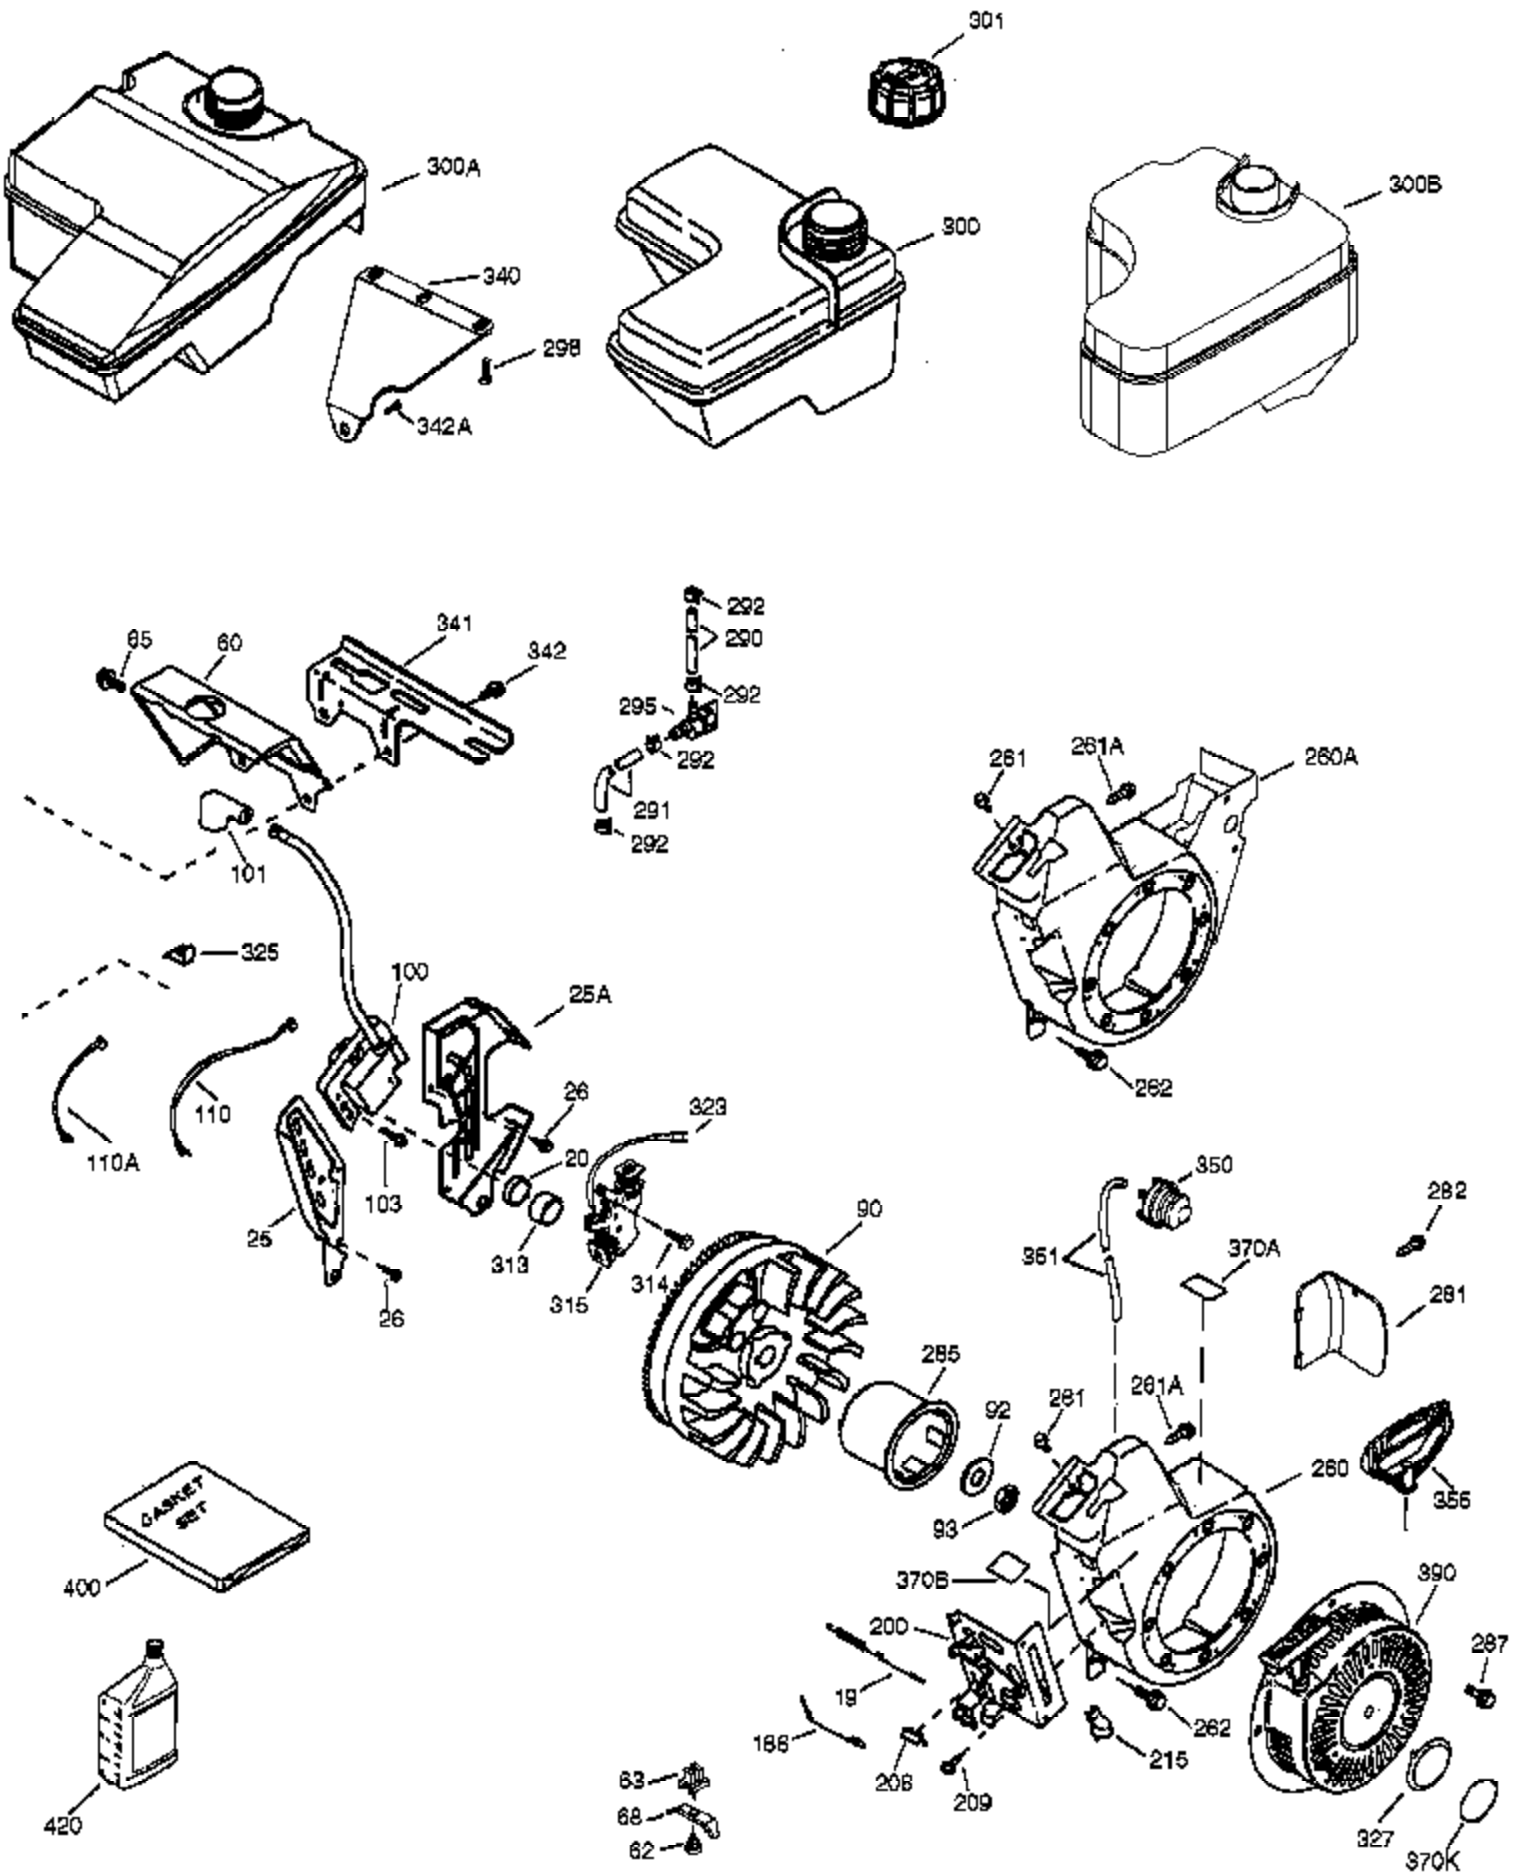

Ref #	Part Number	Qty	Description
19	37111	1	Extension Spring
20	32600	1	Oil Seal
25	36621	1	Air Baffle (Left)
25A	36869	1	Air Baffle (Right)
26	30200	1	Screw, 10-24 x 9/16"
26	30200	1	Screw, 10-24 x 9/16"
60	36623A	1	Blower Housing Extension
65	30200	1	Screw, 10-24 x 9/16"
90	611216	1	Flywheel
92	650815	1	Belleville Washer
93	650816	1	Flywheel Nut
100	34443B	1	Solid State Ignition
101	610118	1	Spark Plug Cover
103	651007	2	Screw, Torx T-15, 10-24 x 15/16"
110	36230	1	Ground Wire
186	36711	1	Governor Link
200	36824A	1	Control Bracket (Incl. 206)
206	610973	1	Terminal
209	650821	2	Screw, 10-32 x 1/2"
209	650821	2	Screw, 10-32 X 1/2"
209	650821	2	Screw, 10-32 X 1/2"
215	32410	1	Control Knob
260	36901	1	Blower Housing
261A	650821	1	Screw, 10-32 x 1/2"
261	651008	3	Screw, 1/4-20 x 31/64"
281	36907	1	Starter Cover
285	35985B	1	Starter Cup
287	651008	4	Screw, 1/4-20 x 31/64"
290	30705	1	Fuel Line
291	29774	1	Fuel Line
292	26460	4	Fuel Line Clamp
295	35857	1	Fuel Shut-Off Valve
300	37048	1	Fuel Tank (Incl. 292 & 301)
301	35355	1	Fuel Cap
313	34080	1	Spacer
314	650873	1	Screw, 1/4-20 x 3/4"
315	611111	1	Alternator Coil (18 Watt) (Incl. 323)
325	29443	1	Wire Clip
338A	28942	1	Screw, 10-32 x 3/8"
341	36644	1	Fuel Tank Bracket (Lower)
342	651010	2	Screw, 1/4-20 x 7/8"
350	570682A	1	Primer Assembly (Red)
351	32180C	1	Primer Line
355	590574	1	Starter Handle (Mitten Grip)
370B	36899	1	Control Decal
370K	36695	1	Starter Decal
370R	37119	1	Heat Warning Decal
370A	36261	1	Lubrication Decal (Replaces 64-831)
390	590749	1	Recoil Starter
400	36720	1	* Gasket Set (Incl. items marked PK i n notes)
420	730226A		SAE 5W30 4-Cycle Engine Oil (Quart)