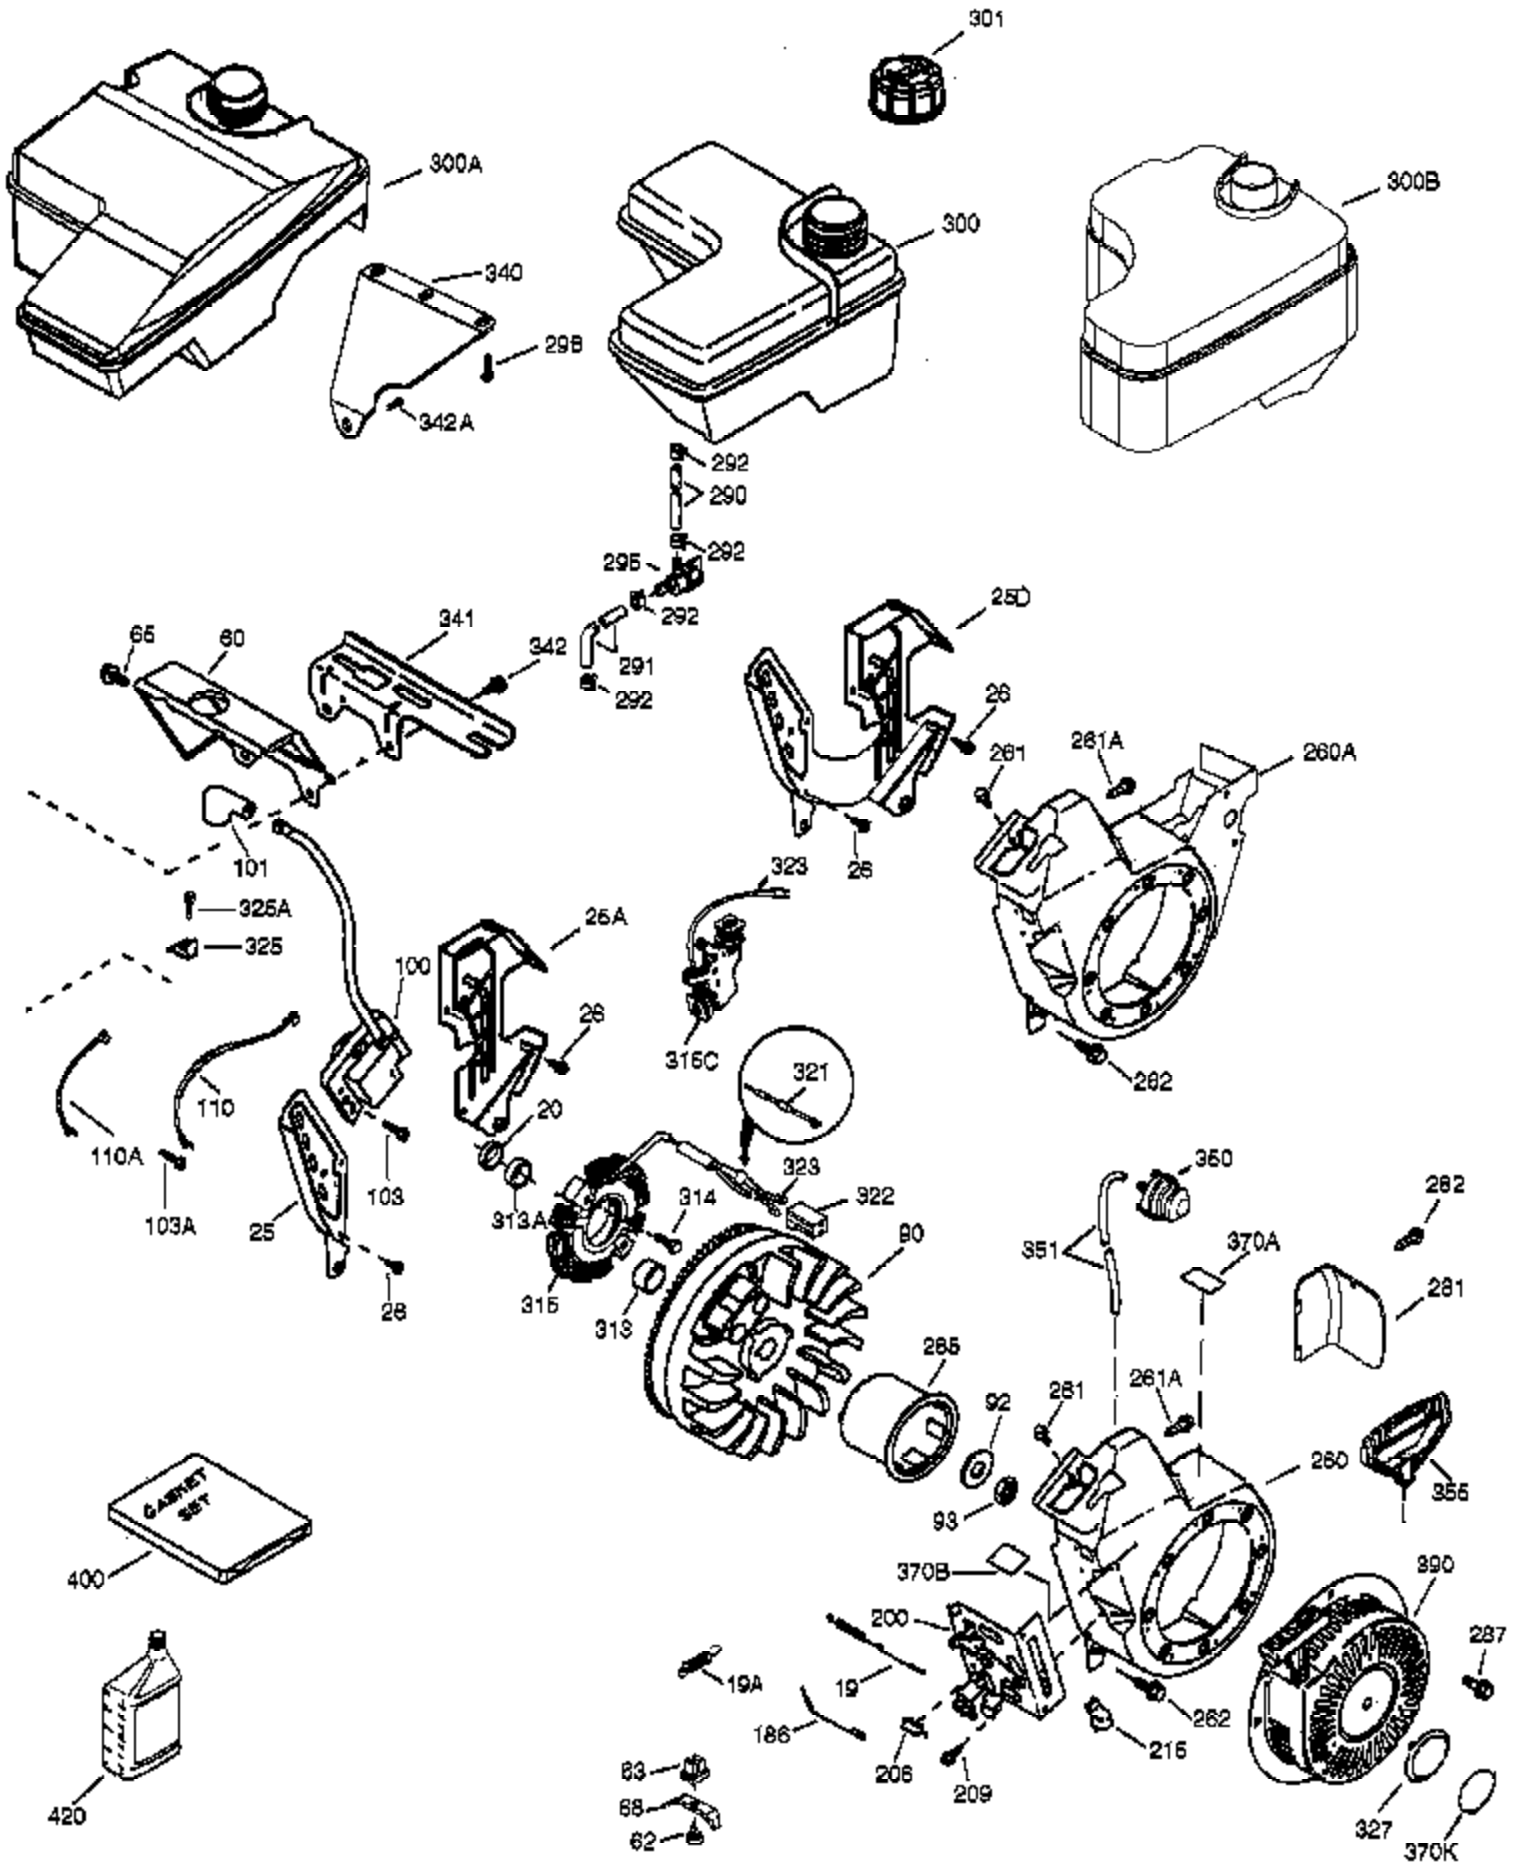

Ref #	Part Number	Qty	Description
19	37111	1	Extension Spring
20	32600	1	Oil Seal
25	36621	1	Air Baffle (Left)
25A	36869	1	Air Baffle (Right)
26	30200	1	Screw, 10-24 x 9/16"
60	36623A	1	Blower Housing Extension
65	30200	1	Screw, 10-24 x 9/16"
90	611234	1	Flywheel
92	650815	1	Belleville Washer
93	650816	1	Flywheel Nut
100	34443B	1	Solid State Ignition
101	610118	1	Spark Plug Cover
103	651007	2	Screw, T-15, 10-24 x 15/16"
110	36230	1	Ground Wire
186	36711	1	Governor Link
200	36824A	1	Control Bracket (Incl. 206)
206	610973	1	Terminal
209	650821	2	Screw, 10-32 x 1/2"
215	32410	1	Control Knob
260	36901	1	Blower Housing
261A	650821	1	Screw, 10-32 x 1/2"
261	651008	1	Screw, 1/4-20 x 31/64"
262	651008	2	Screw, 1/4-20 x 31/64"
285	35985B	1	Starter Cup
287	651008	4	Screw, 1/4-20 x 31/64"
290	30705	1	Fuel Line (12.62")
292	26460	1	Fuel Line Clamp
300	37048	1	Fuel Tank (Incl. 292 & 301)
301	35355	1	Fuel Cap
313A	35189	1	Spacer
313	34080	1	Spacer
314	650873	1	Screw, 1/4-20 x 3/4"
315	611104	1	Alternator Coil (3/5 split)
321	611161	1	Diode
322	611142	1	Connector
323	611118	1	Terminal
325A	30200	1	Screw, 10-24 x 9/16"
325	37471	1	Fuel Line Bracket
341	36644	1	Fuel Tank Bracket (Lower)
342	651010	2	Screw, 1/4-20 x 7/8"
350	570682A	1	Primer Assembly
351	32180C	1	Primer Line
355	590574	1	Starter Handle (Mitten Grip)
370B	36899	1	Control Decal
370K	36695	1	Starter Decal
370A	36261	1	Lubrication Decal
390	590749	1	Rewind Starter (NOTE: This engine could have been built with 590733 starter.)
400	36720	1	* Gasket Set (Incl. items marked PK in notes) Incl. (1) each of 26756, 27272A, 29673, 35626, 36581, 36624, 36719
420	730226A		SAE 5W30 4-Cycle Engine Oil (Quart)