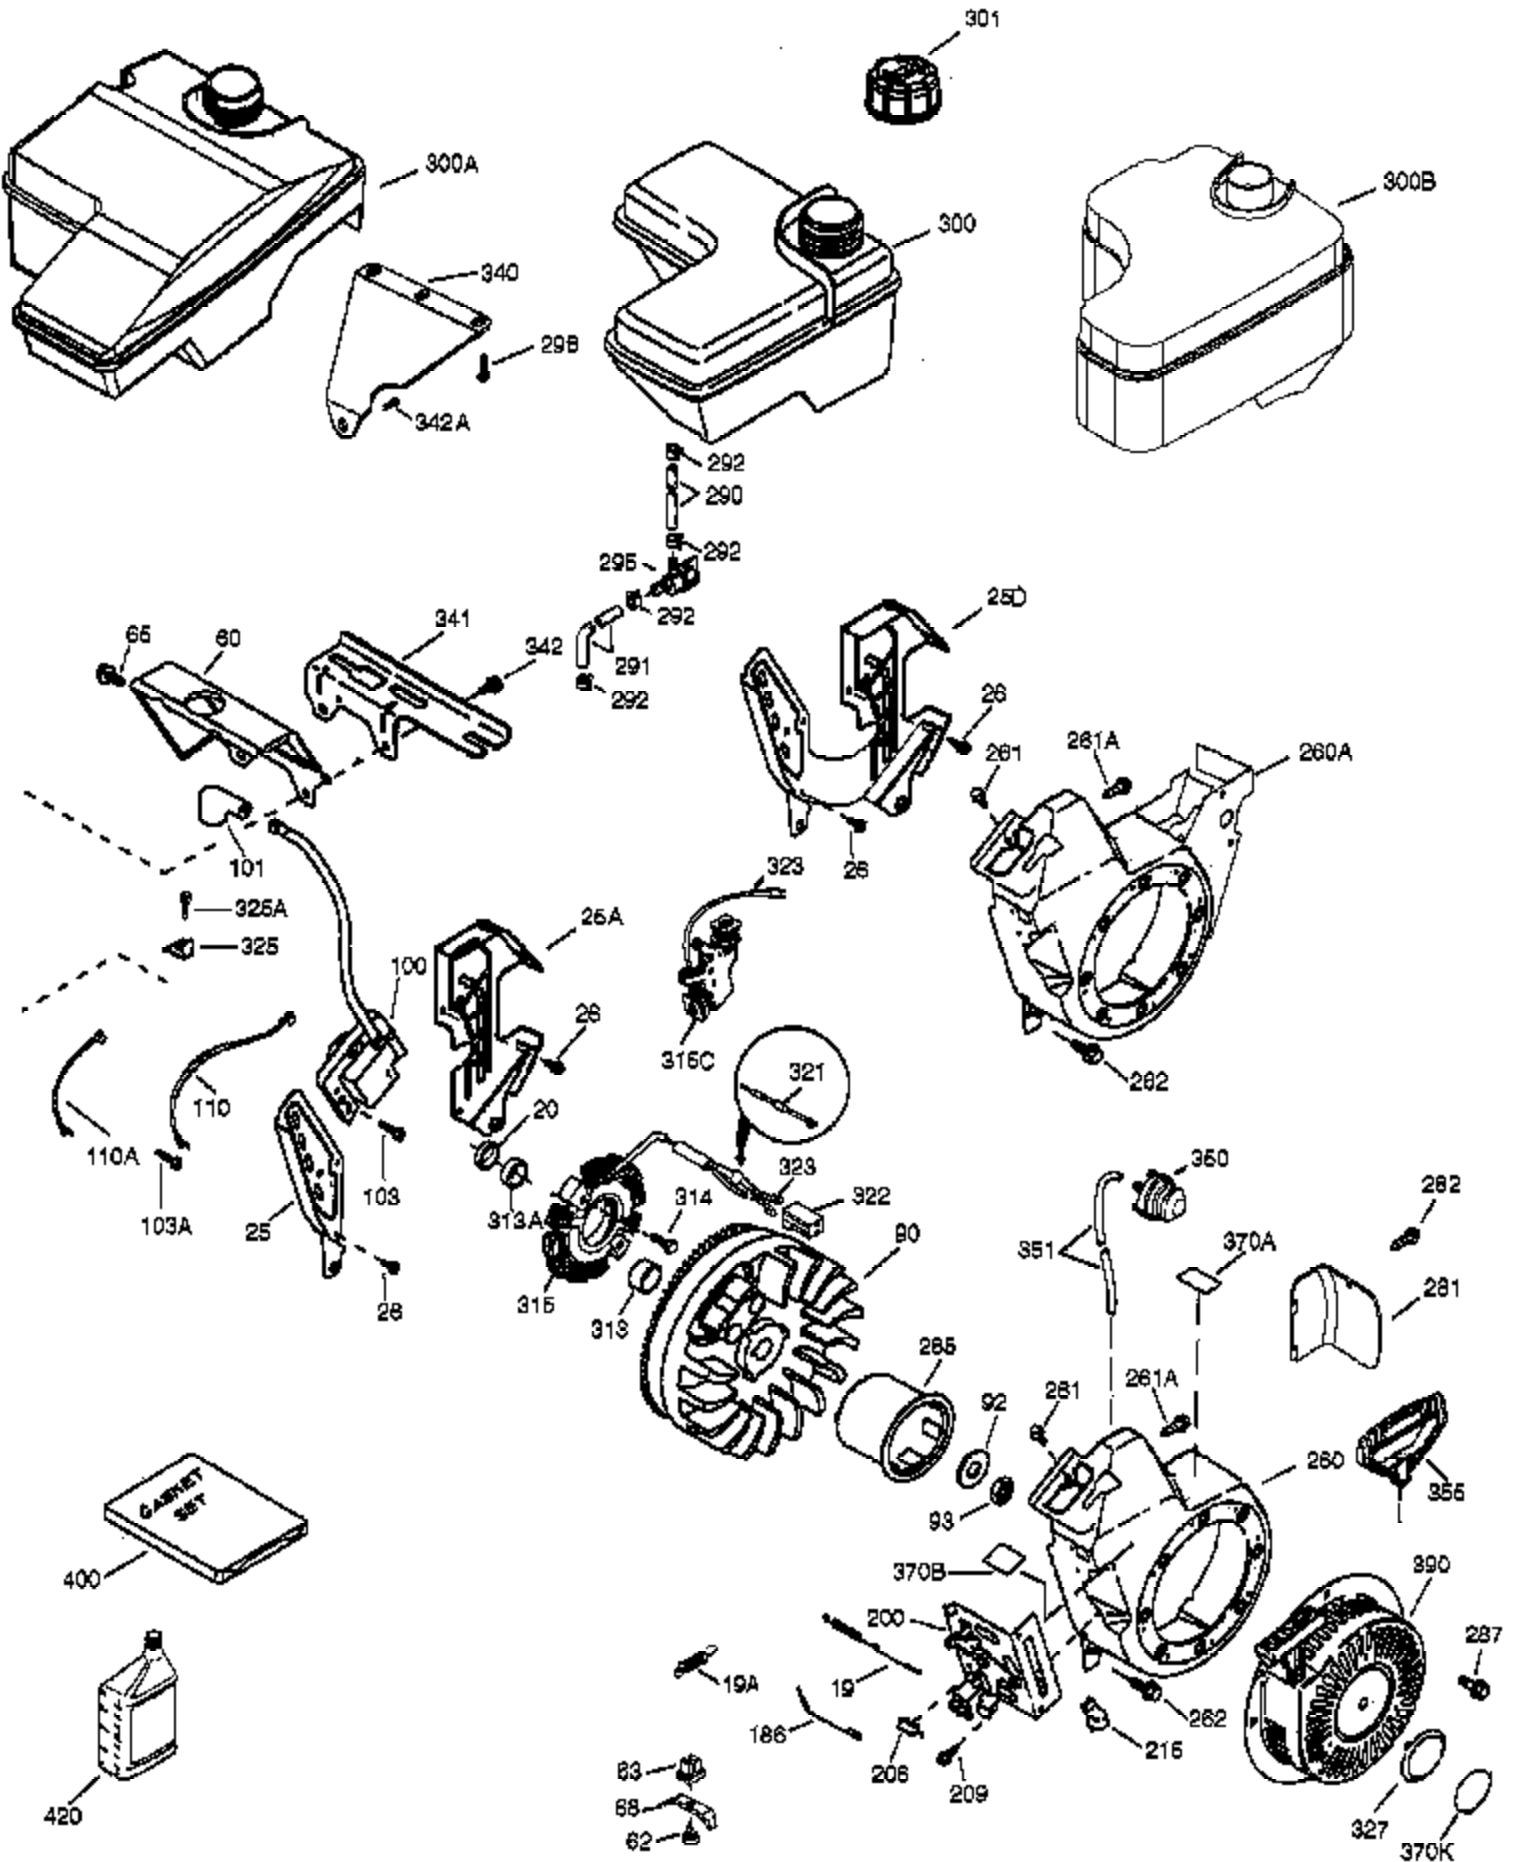

Ref #	Part Number	Qty	Description
19	37111	1	Throttle Spring
20	32600	1	Oil Seal
25	36621	1	Air Baffle (Left)
25A	36869	1	Air Baffle (Right)
26	30200	1	Screw, 10-24 x 9/16"
60	36623A	1	Blower Housing Extension
65	30200	1	Screw, 10-24 x 9/16"
90	611216	1	Flywheel
92	650815	1	Belleville Washer
93	650816	1	Flywheel Nut
100	34443C	1	Solid State Ignition
101	610118	1	Spark Plug Cover
103	651007	2	Screw, T-15, 10-24 x 15/16"
103A	651060	1	Screw, 10-32 x23/64"
110	36230	1	Ground Wire
186	36711	1	Governor Link
200	36824A	1	Control Bracket (Incl. 206)
206	610973	1	Terminal
209	650821	2	Screw, 10-32 x 1/2"
215	32410	1	Control Knob
260	36901	1	Blower Housing
261A	650821	1	Screw, 10-32 x 1/2"
261	651008	1	Screw, 1/4-20 x 31/64"
262	651008	2	Screw, 1/4-20 x 31/64"
281	36907	1	Starter Bubble Cover
282	651035	1	Screw, 6-32 x 25/64"
285	35985B	1	Starter Cup
287	651008	4	Screw, 1/4-20 x 31/64"
290	30705	1	Fuel Line
290	29774	1	Fuel Line
292	26460	4	Fuel Line Clamp
295	35857	1	Fuel Shut-Off Valve
300	37048	1	Fuel Tank (Incl. 292 & 301)
301	35355	1	Fuel Cap
313	34080	1	Spacer
325A	30200	1	Screw, 10-24 X 9/16"
325	37471	1	Fuel Line Bracket
341	36644A	1	Fuel Tank Bracket
342	651085	2	Screw, 1/4-20 x 19/32"
342B	651086	2	Rubber Washer
350	570682A	1	Primer Assembly
351	32180C	1	Primer Line
355	590574	1	Starter Handle (Mitten Grip)
370A	36261	1	Identification Decal
370B	36899	1	Speed Control Decal
370K	36695	1	Starter Decal
390	590749	1	Rewind Starter (NOTE: This engine could have been built with 590733 starter.)
400	36720	1	* Gasket Set (Incl. items marked PK in notes)
420	730226	1	SAE 5W30 4-Cycle Engine Oil (Quart)