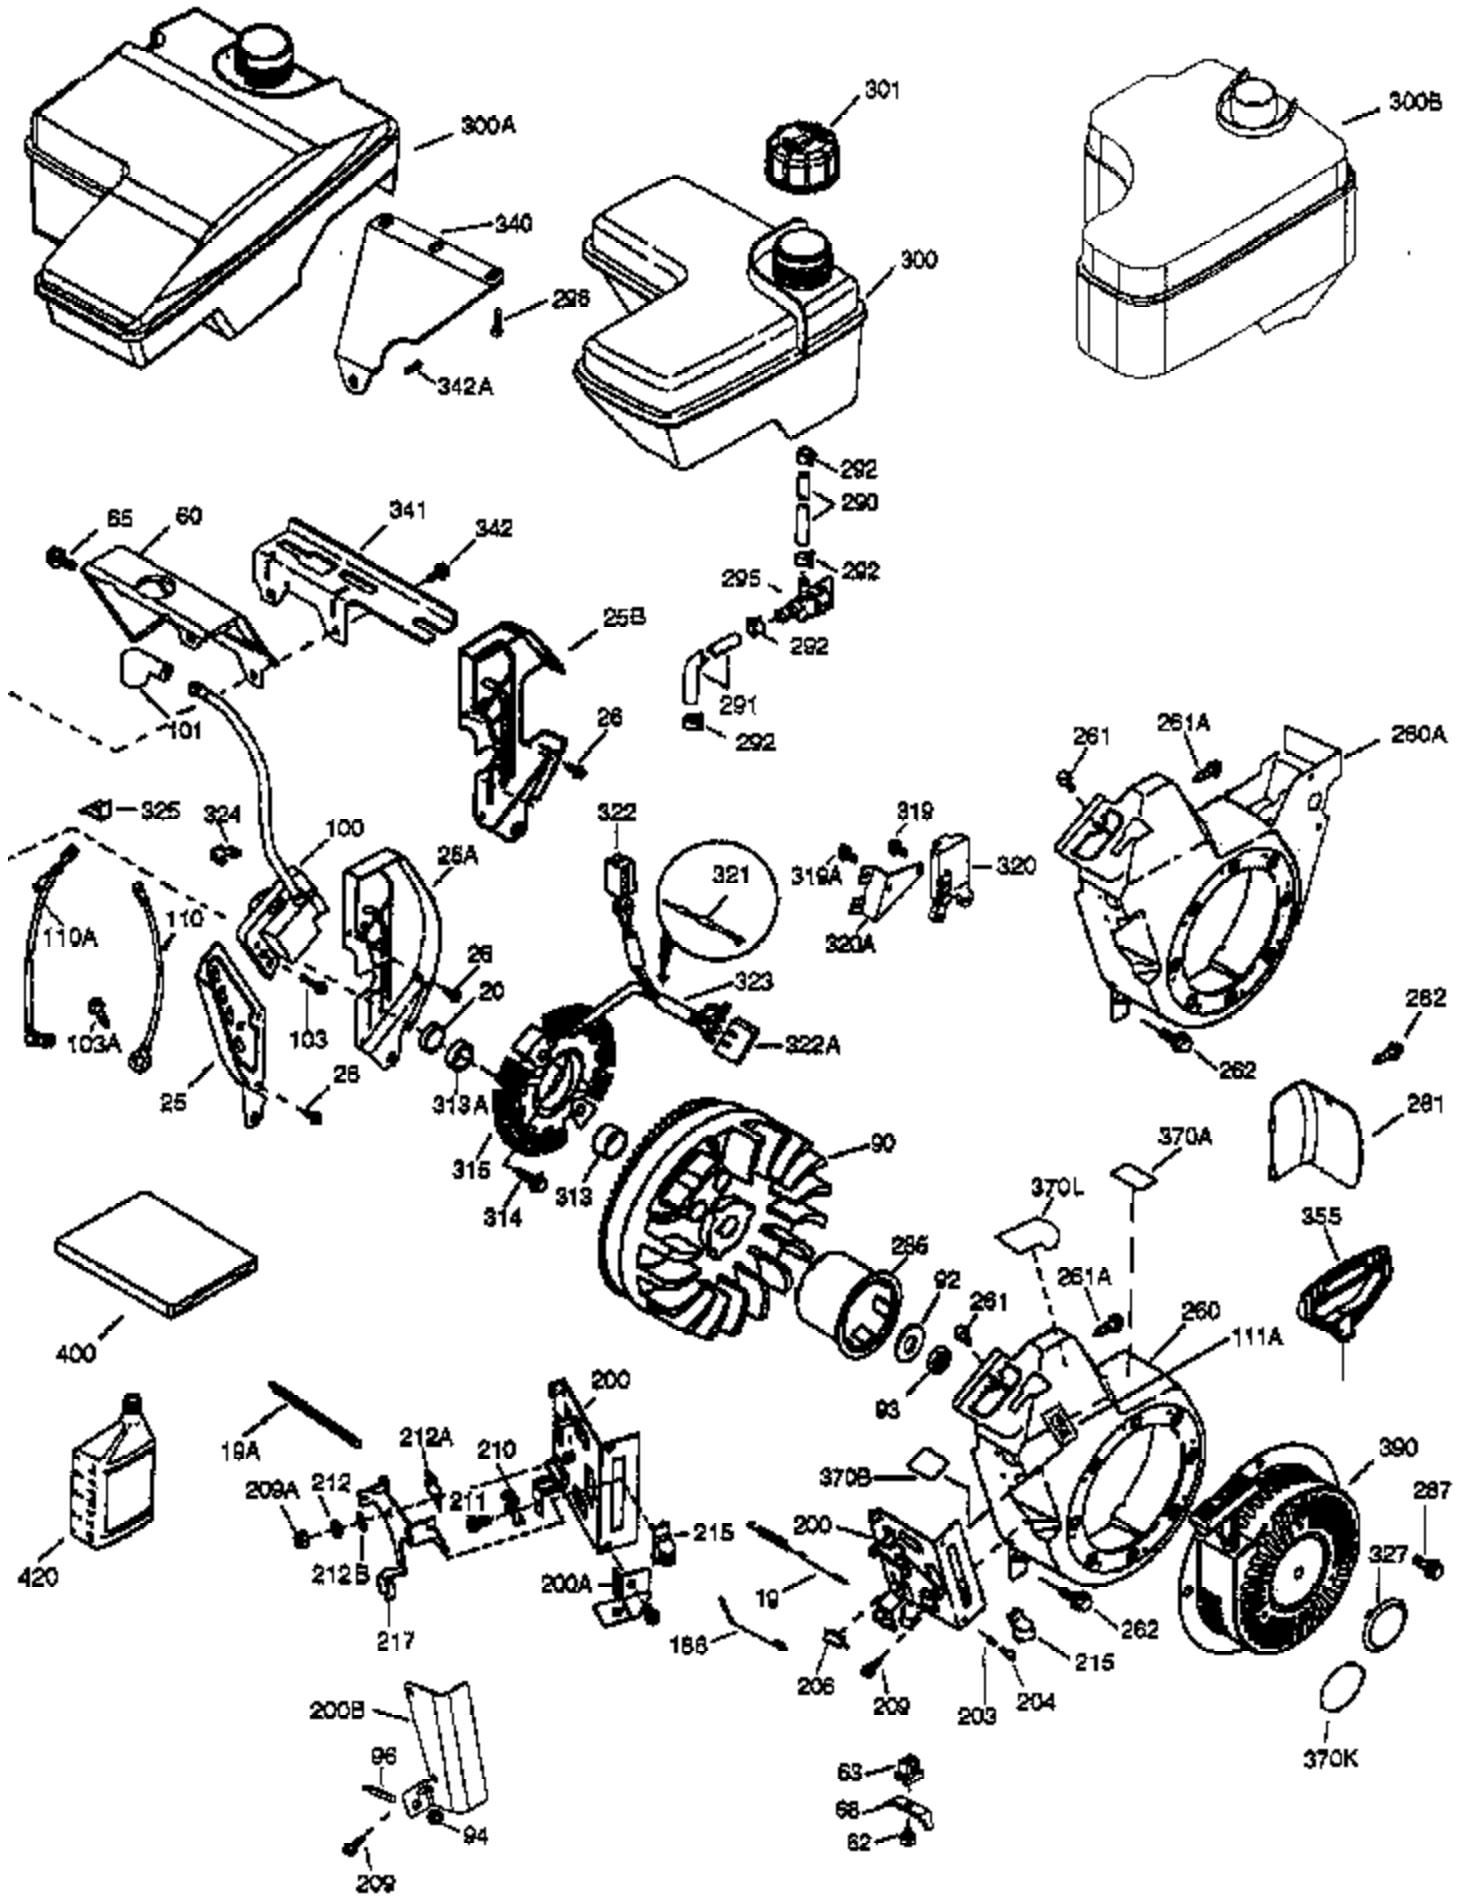

Ref #	Part Number	Qty	Description
184	26756	1	* Carburetor To Intake Pipe Gasket
185	36631	1	Intake Pipe
186B	36652	1	Choke Spring
207	36632	1	Throttle Link
219	36868	1	Choke Rod
220	35438	1	Choke Knob
222	28820	2	Screw, 10-32 x 1/2"
223	650451	2	Screw, 1/4-20 x 1"
224	36581	1	* Intake Pipe Gasket
253	36701	1	Compression Release Weight
254	36702	1	Compression Release Spring
275	36722	1	Muffler
277	650988	2	Screw, 1/4-20 x 2-9/32"
279	650852	2	Nut & Lock Washer
280	37069	1	Heat Shield
305	36877	1	Oil Fill Tube
307	35499	1	"O" Ring
308	37079	1	Fill Tube Clip
310	36878	1	Dipstick
311	27625	2	Oil Fill Plug
311	27625	2	Oil Fill Plug Ass'y.
312	29673	1	Oil Fill Plug Gasket
325A	30200	1	Screw, 10-24 X 9/16"
328	35062	2	Ignition Key
329	610973	1	Terminal
335	36873	1	Carburetor Cover
338A	28942	1	Screw, 10-32 x 3/8"
338	650821	4	Screw, 10-32 x 1/2"
350	570682A	1	Primer Assembly
351	32180C	1	Primer Line
364	36872	1	Carburetor Cover Bracket
365	650821	2	Screw, 10-32 x 1/2"
370C	36501	1	Primer Decal
370I	37119	1	Warning Decal
380	640058	1	Carburetor (Incl. 184)
396	33290E		Electric Starter Motor (110 Volt)
416	36085	1	Spark Arrestor Kit (Incl. 417) (Optional)
417	650760	1	Screw, 8-32 x 3/8"
600	651013	1	Washer