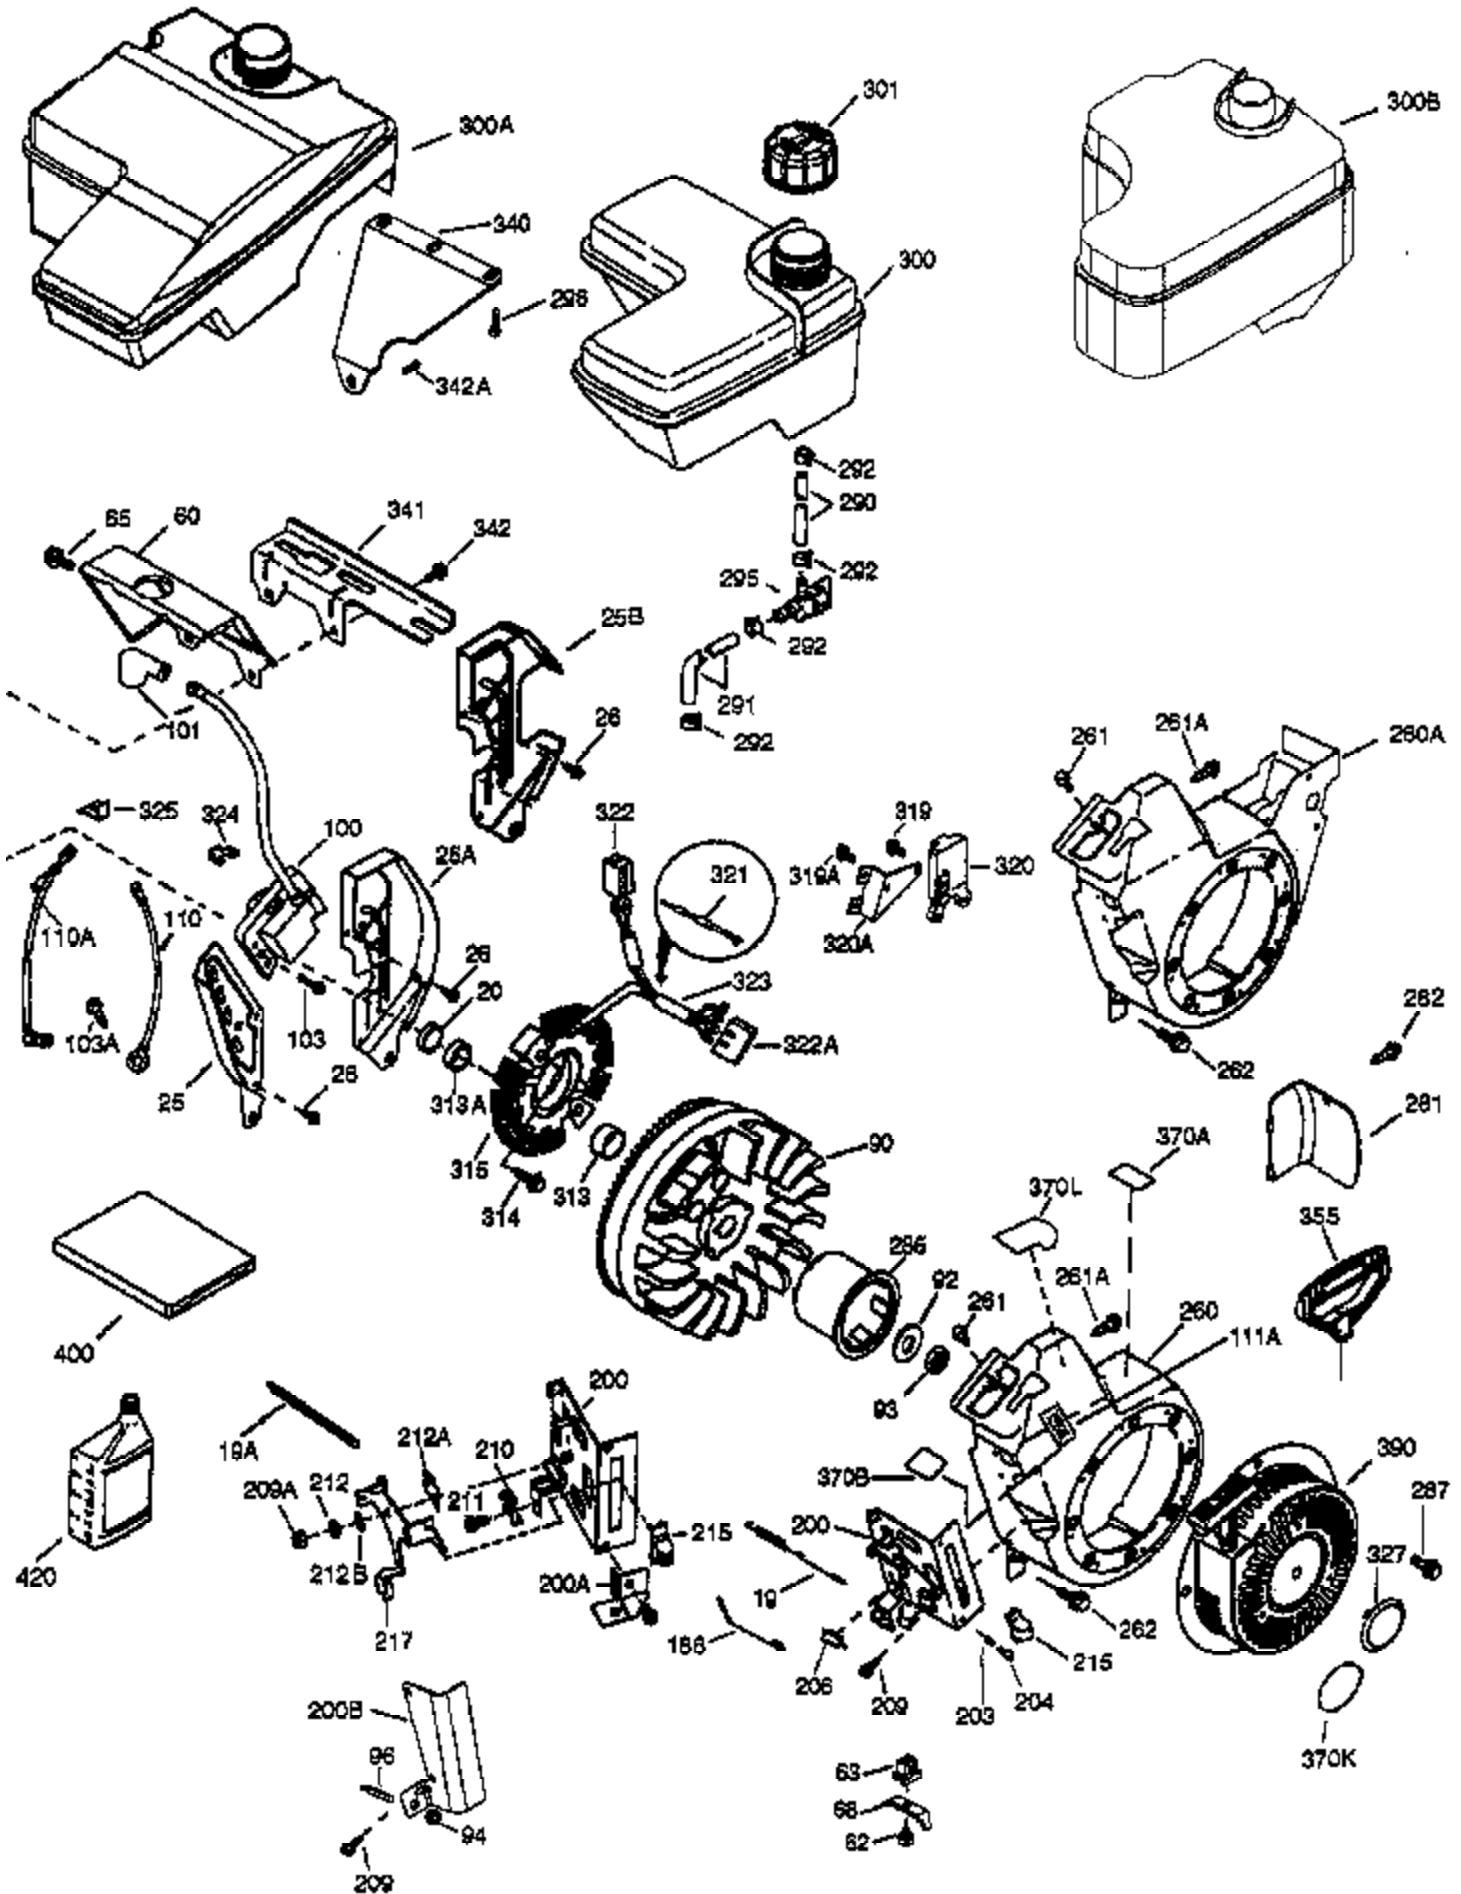

Ref #	Part Number	Qty	Description
19	37111	1	Throttle Spring
20	32600	1	Oil Seal
25	36621	1	Air Baffle (Left)
25A	36869	1	Air Baffle (Right)
26	30200	1	Screw, 10-24 x 9/16"
60	36623A	1	Blower Housing Extension
65	30200	1	Screw, 10-24 x 9/16"
90	611216	1	Flywheel
92	650815	1	Belleville Washer
93	650816	1	Flywheel Nut
100	34443B	1	Solid State Ignition
101	610118	1	Spark Plug Cover
103	651007	2	Screw, Torx T-15, 10-24 x 15/16"
110B	36874	1	Ground Wire
110	36230	1	Ground Wire
183	36867	1	Choke Bracket
186	36711	1	Governor Link
186B	36652	1	Choke Spring
200	36824A	1	Control Bracket (Incl. 206)
206	610973	1	Terminal
209	650821	2	Screw, 10-32 x 1/2"
215	32410	1	Control Knob
219	36868	1	Choke Rod
220	35438	1	Choke Knob
222	28820	2	Screw, 10-32 x 1/2"
260	36901	1	Blower Housing
261A	650821	1	Screw, 10-32 x 1/2"
261	651008	1	Screw, 1/4-20 x 31/64"
262	651008	2	Screw, 1/4-20 x 31/64"
281	36907	1	Starter Bubble Cover
282	651035	1	Screw, 6-32 x 25/64"
285	35985B	1	Starter Cup
287	651008	4	Screw, 1/4-20 x 31/64"
290	30705	1	Fuel Line
291	29774	1	Fuel Line
292	26460	4	Fuel Line Clamp
295	35857	1	Fuel Shut-Off Valve
300	37048	1	Fuel Tank (Incl. 292 & 301)
301	36246	1	Fuel Cap
313	34080	1	Spacer
325	29443	1	Wire Clip
328	35062	2	Ignition Key
329	610973	1	Terminal
335	36873	1	Carburetor Cover
338	650821	4	Screw, 10-32 x 1/2"
338A	28942	1	Screw, 10-32 x 3/8"
341	36644	1	Fuel Tank Bracket
342	651010	2	Screw, 1/4-20 x 7/8"
350	570682A	1	Primer Assembly
351	32180C	1	Primer Line
355	590574	1	Starter Handle (Mitten Grip)
364	36872	1	Carburetor Cover Bracket
365	650821	2	Screw, 10-32 x 1/2"
370I	37119	1	Warning Decal
370B	36899	1	Speed Control Decal
370K	36695	1	Starter Decal
370A	36261	1	Identification Decal