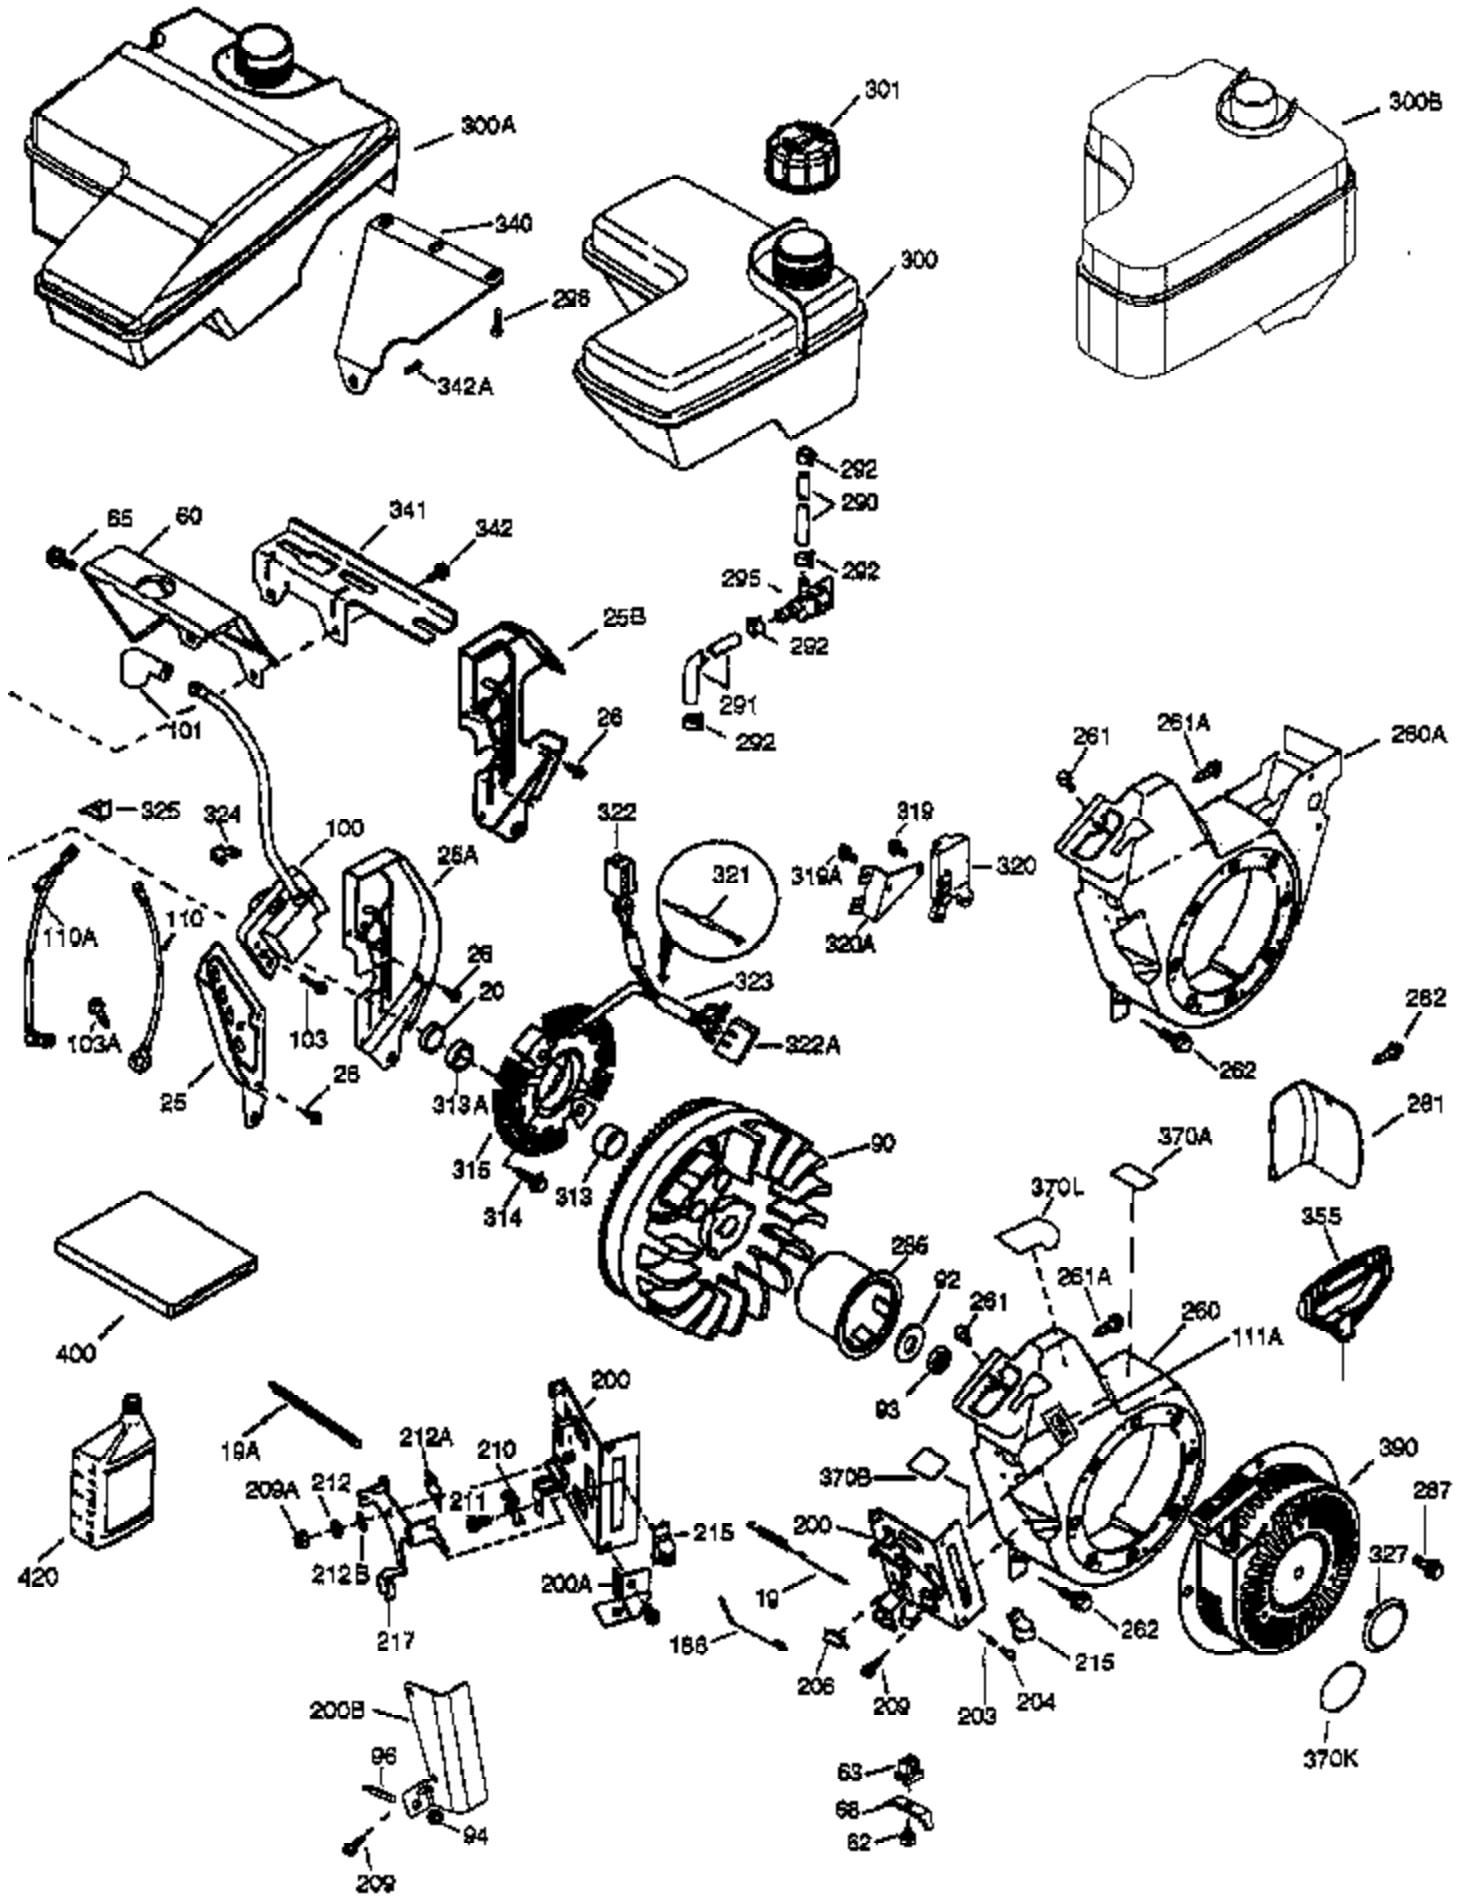

Ref #	Part Number	Qty	Description
	0		RPM High 3450 to 3750 RPM Low 1850 to 2150
19	37111	1	Extension Spring
20	32600	1	Oil Seal
25A	36869	1	Air Baffle (Right)
25	36621	1	Air Baffle (Left)
26	30200	1	Screw, 10-24 x 9/16"
60	36623A	1	Blower Housing Extension
65	30200	1	Screw, 10-24 x 9/16"
90	611216	1	Flywheel
92	650815	1	Belleville Washer
93	650816	1	Flywheel Nut
100	34443B	1	Solid State Ignition
101	610118	1	Spark Plug Cover
103	651007	2	Screw, T-15, 10-24 x 15/16"
110	36230	1	Ground Wire
110B	36874	1	Ground Wire
151A	40016A	1	Intake Valve Seal
161B	651012	2	Stud
183	36867	1	Choke Bracket
186	36711	1	Governor Link
186B	36652	1	Choke Spring
200	36824A	1	Control Bracket (Incl. 206)
206	610973	1	Terminal
209	650821	2	Screw, 10-32 x 1/2"
215	32410	1	Control Knob
219	36868	1	Choke Rod
220	35438	1	Choke Knob
222	28820	2	Screw, 10-32 x 1/2"
260	36901	1	Blower Housing
261	651008	1	Screw, 1/4-20 x 31/64"
261A	650821	1	Screw, 10-32 x 1/2"
262	651008	2	Screw, 1/4-20 x 31/64"
281	36907	1	Starter Bubble Cover
282	651035	1	Screw, 6-32 x 25/64"
285	35985B	1	Starter Cup
287	651008	4	Screw, 1/4-20 x 31/64"
290	30705	1	Fuel Line
291	29774	1	Fuel Line
292	26460	4	Fuel Line Clamp
295	35857	1	Fuel Shut-Off Valve
300	37048	1	Fuel Tank (Incl. 292 & 301)
301	35355	1	Fuel Cap
313	34080	1	Spacer
314	650873	1	Screw, 1/4-20 x 3/4"
315	611111	1	Alternator Coil (18 Watt) (Incl. 323)
323	611118	1	Terminal
325A	30200	1	Screw, 10-24 X 9/16"
325	37471	1	Fuel Line Bracket
328	35062	2	Ignition Key
329	610973	1	Terminal
335	36873	1	Carburetor Cover
338A	28942	1	Screw, 10-32 x 3/8"
338	650821	4	Screw, 10-32 x 1/2"
341	36644	1	Fuel Tank Bracket
342	651010	2	Screw, 1/4-20 x 7/8"
350	570682A	1	Primer Assembly
351	32180C	1	Primer Line
355	590574	1	Starter Handle (Mitten Grip)