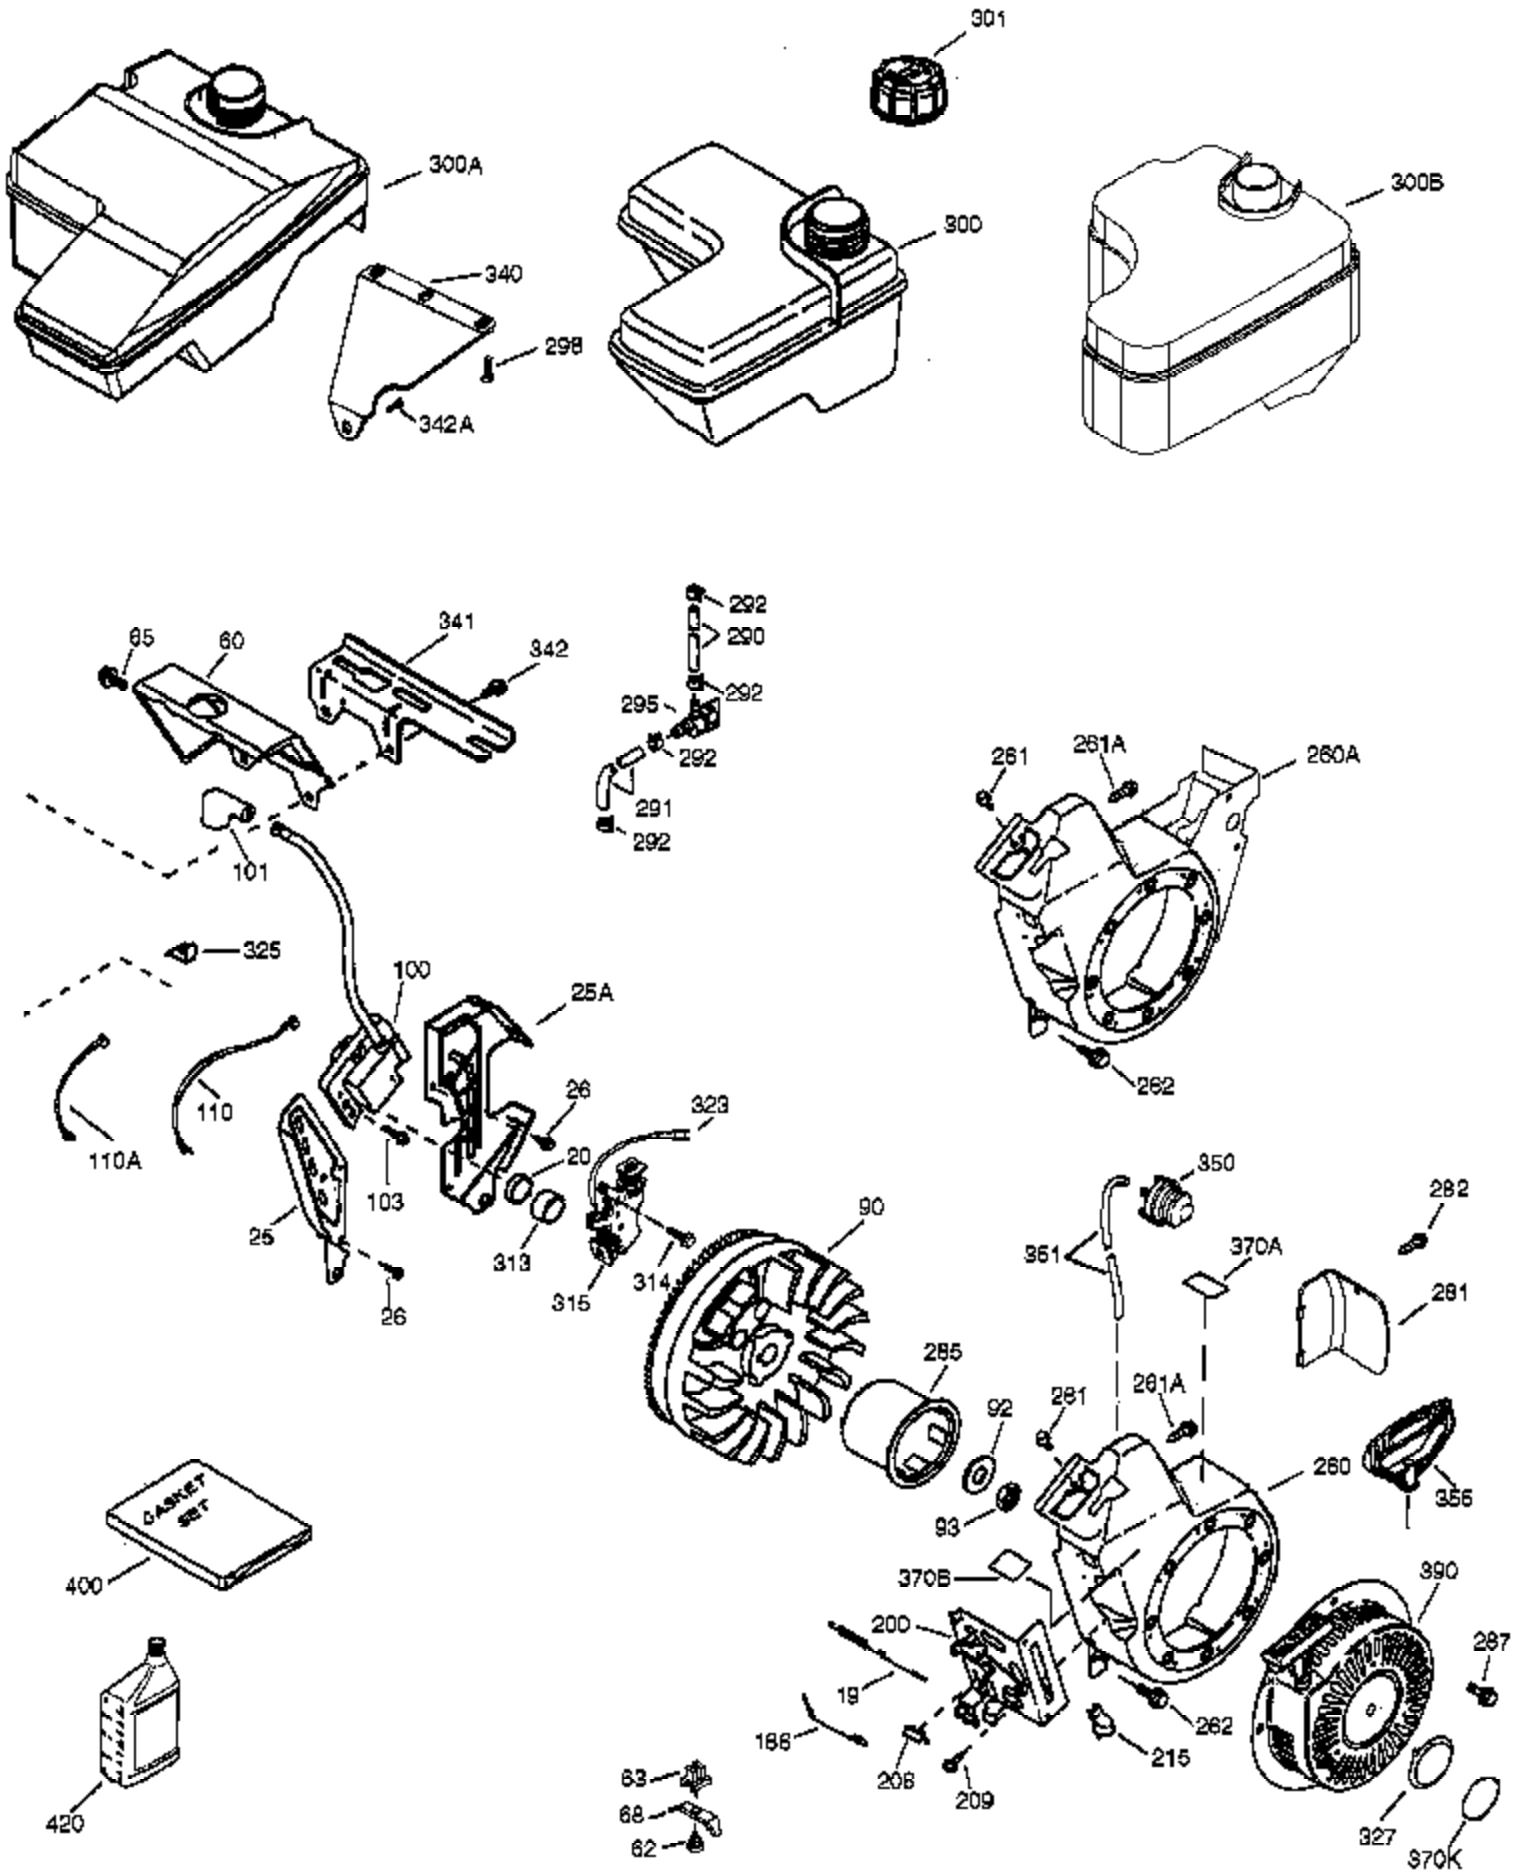

Ref #	Part Number	Qty	Description
19	37111	1	Extension Spring
20	32600	1	Oil Seal
25A	36869	1	Air Baffle (Right)
25	36621	1	Air Baffle (Left)
26	30200	1	Screw, 10-24 x 9/16"
60	36623A	1	Blower Housing Extension
62	650760	1	Screw, 8-32 x 3/8"
63	28545	1	Grommet
65	30200	1	Screw, 10-24 x 9/16"
72	27642	1	Oil Drain Plug
90	611216	1	Flywheel
92	650815	1	Belleville Washer
93	650816	1	Flywheel Nut
100	34443B	1	Solid State Ignition
101	610118	1	Spark Plug Cover
103	651007	2	Screw, Torx T-15, 10-24 x 15/16"
110A	36870	1	Ground Wire
110	36230	1	Ground Wire
186	36711	1	Governor Link
200	36824A	1	Control Bracket (Incl. 206)
206	610973	1	Terminal
209	650821	2	Screw, 10-32 x 1/2"
215	32410	1	Control Knob
260	36901	1	Blower Housing
261	651008	1	Screw, 1/4-20 x 31/64"
261A	650821	1	Screw, 10-32 x 1/2"
262	651008	2	Screw, 1/4-20 x 31/64"
281	36907	1	Starter Bubble Cover
282	651035	1	Screw, 6-32 x 25/64"
285	35985B	1	Starter Cup
287	651008	4	Screw, 1/4-20 x 31/64"
290	30705	1	Fuel Line
291	29774	1	Fuel Line
292	26460	4	Fuel Line Clamp
295	35857	1	Fuel Shut-Off Valve
300	37048	1	Fuel Tank (Incl. 292 & 301)
301	36754	1	Fuel Cap
313	34080	1	Spacer
325	29443	1	Wire Clip
338A	28942	1	Screw, 10-32 x 3/8"
341	36644	1	Fuel Tank Bracket (Lower)
342	651010	2	Screw, 1/4-20 x 7/8"
350	570682A	1	Primer Assembly
351	32180C	1	Primer Line
355	590574	1	Starter Handle (Mitten Grip)
370K	36695	1	Starter Decal
370B	36899	1	Control Decal
370A	36261	1	Identification Decal
390	590749	1	Rewind Starter (NOTE: This engine could have been built with 590733 starter.)
400	36720	1	* Gasket Set (Incl. items marked PK in notes)
420	730226A		SAE 5W30 4-Cycle Engine Oil (Quart)