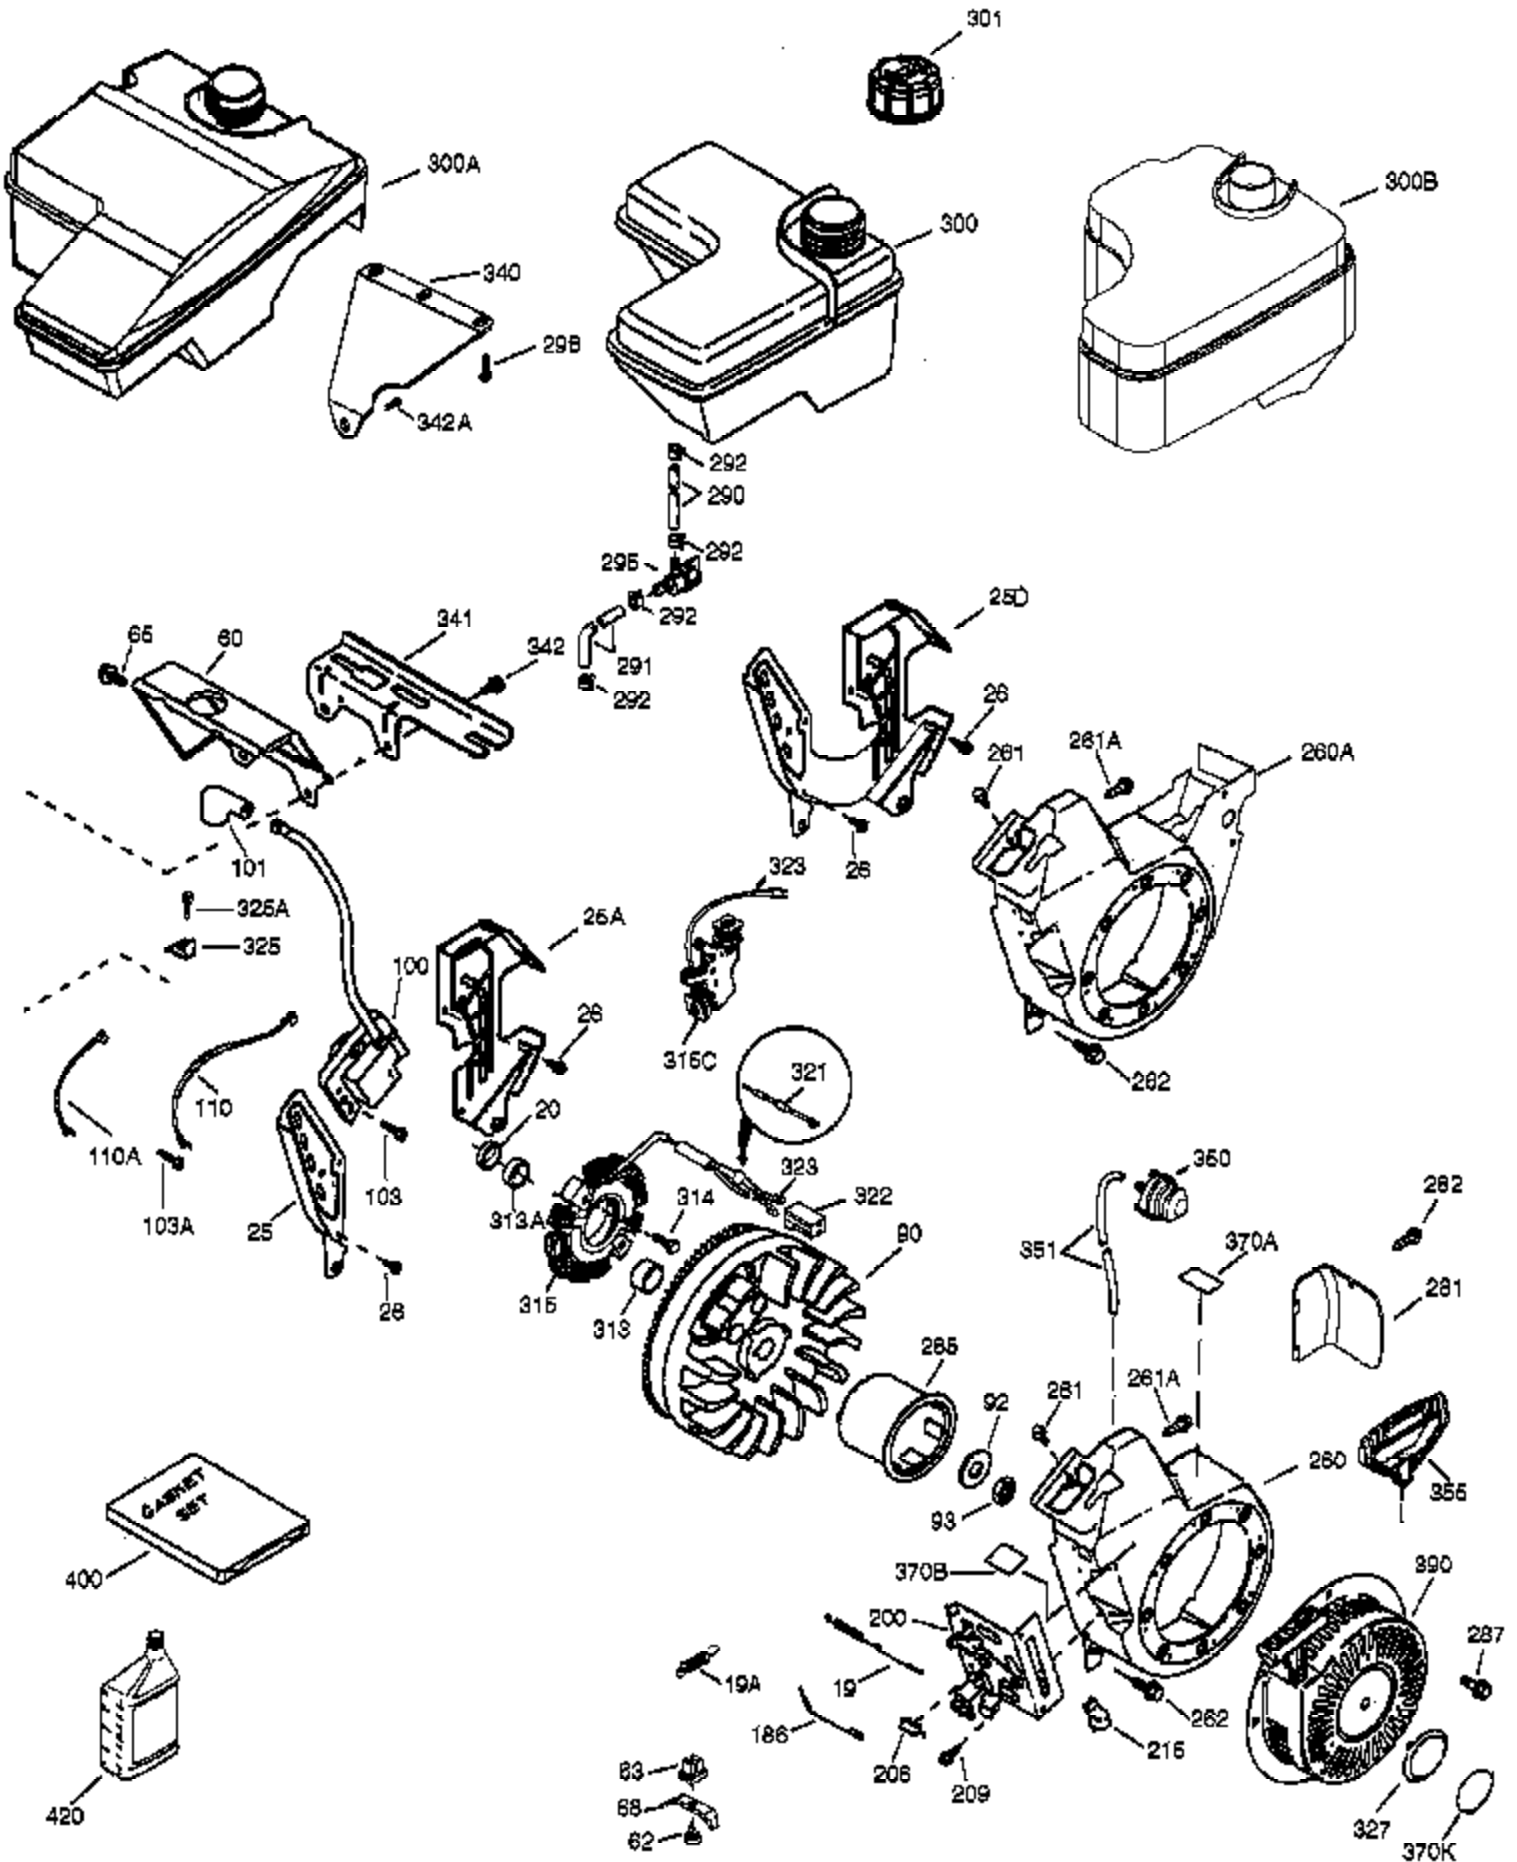

Ref #	Part Number	Qty	Description
19	37111	1	Extension Spring
20	32600	1	Oil Seal
25D	37710	1	Air Baffle (1 pc. electric start)
26	30200	2	Screw, 10-24 x 9/16"
60	36623A	1	Blower Housing Extension
65	30200	1	Screw, 10-24 x 9/16"
90	611216	1	Flywheel
92	650815	1	Belleville Washer
93	650816	1	Flywheel Nut
100	34443C	1	Solid State Ignition
101	610118	1	Spark Plug Cover
103	651007	2	Screw, T-15, 10-24 x 15/16"
110	36230	1	Ground Wire
186	36711	1	Governor Link
200	36824A	1	Control Bracket (Incl. 206)
206	610973	1	Terminal
209	650821	2	Screw, 10-32 x 1/2"
215	32410	1	Control Knob
260	36901	1	Blower Housing
261A	650821	1	Screw, 10-32 x 1/2"
261	651008	1	Screw, 1/4-20 x 31/64"
262	651008	2	Screw, 1/4-20 x 31/64"
281	36907	1	Starter Cover
282	651035	1	Screw, 6-32 x 25/64"
285	35985B	1	Starter Cup
287	651008	4	Screw, 1/4-20 x 31/64"
290	30705	1	Fuel Line
291	29774	1	Fuel Line
292	26460	4	Fuel Line Clamp
295	35857	1	Fuel Shut-Off Valve (Incl. 292)
300B	37048	1	Fuel Tank (Incl. 292 & 301)
301	36246	1	Fuel Cap
313	34080	1	Spacer
341	36644A	1	Fuel Tank Bracket (Lower)
342	651085	2	Screw, 1/4-20 x 19/32"
342B	651086	2	Rubber Washer
350	570682A	1	Primer Assembly
351	32180C	1	Primer Line
355	590574	1	Starter Handle (Mitten Grip)
370A	36261	1	Lubrication Decal
370K	36695	1	Starter Decal
370B	36899	1	Control Decal
390	590749	1	Rewind Starter (NOTE: This engine could have been built with 590733 starter.)
400	36720	1	* Gasket Set (Incl. items marked PK in notes)
420	730226A		SAE 5W30 4-Cycle Engine Oil (Quart)