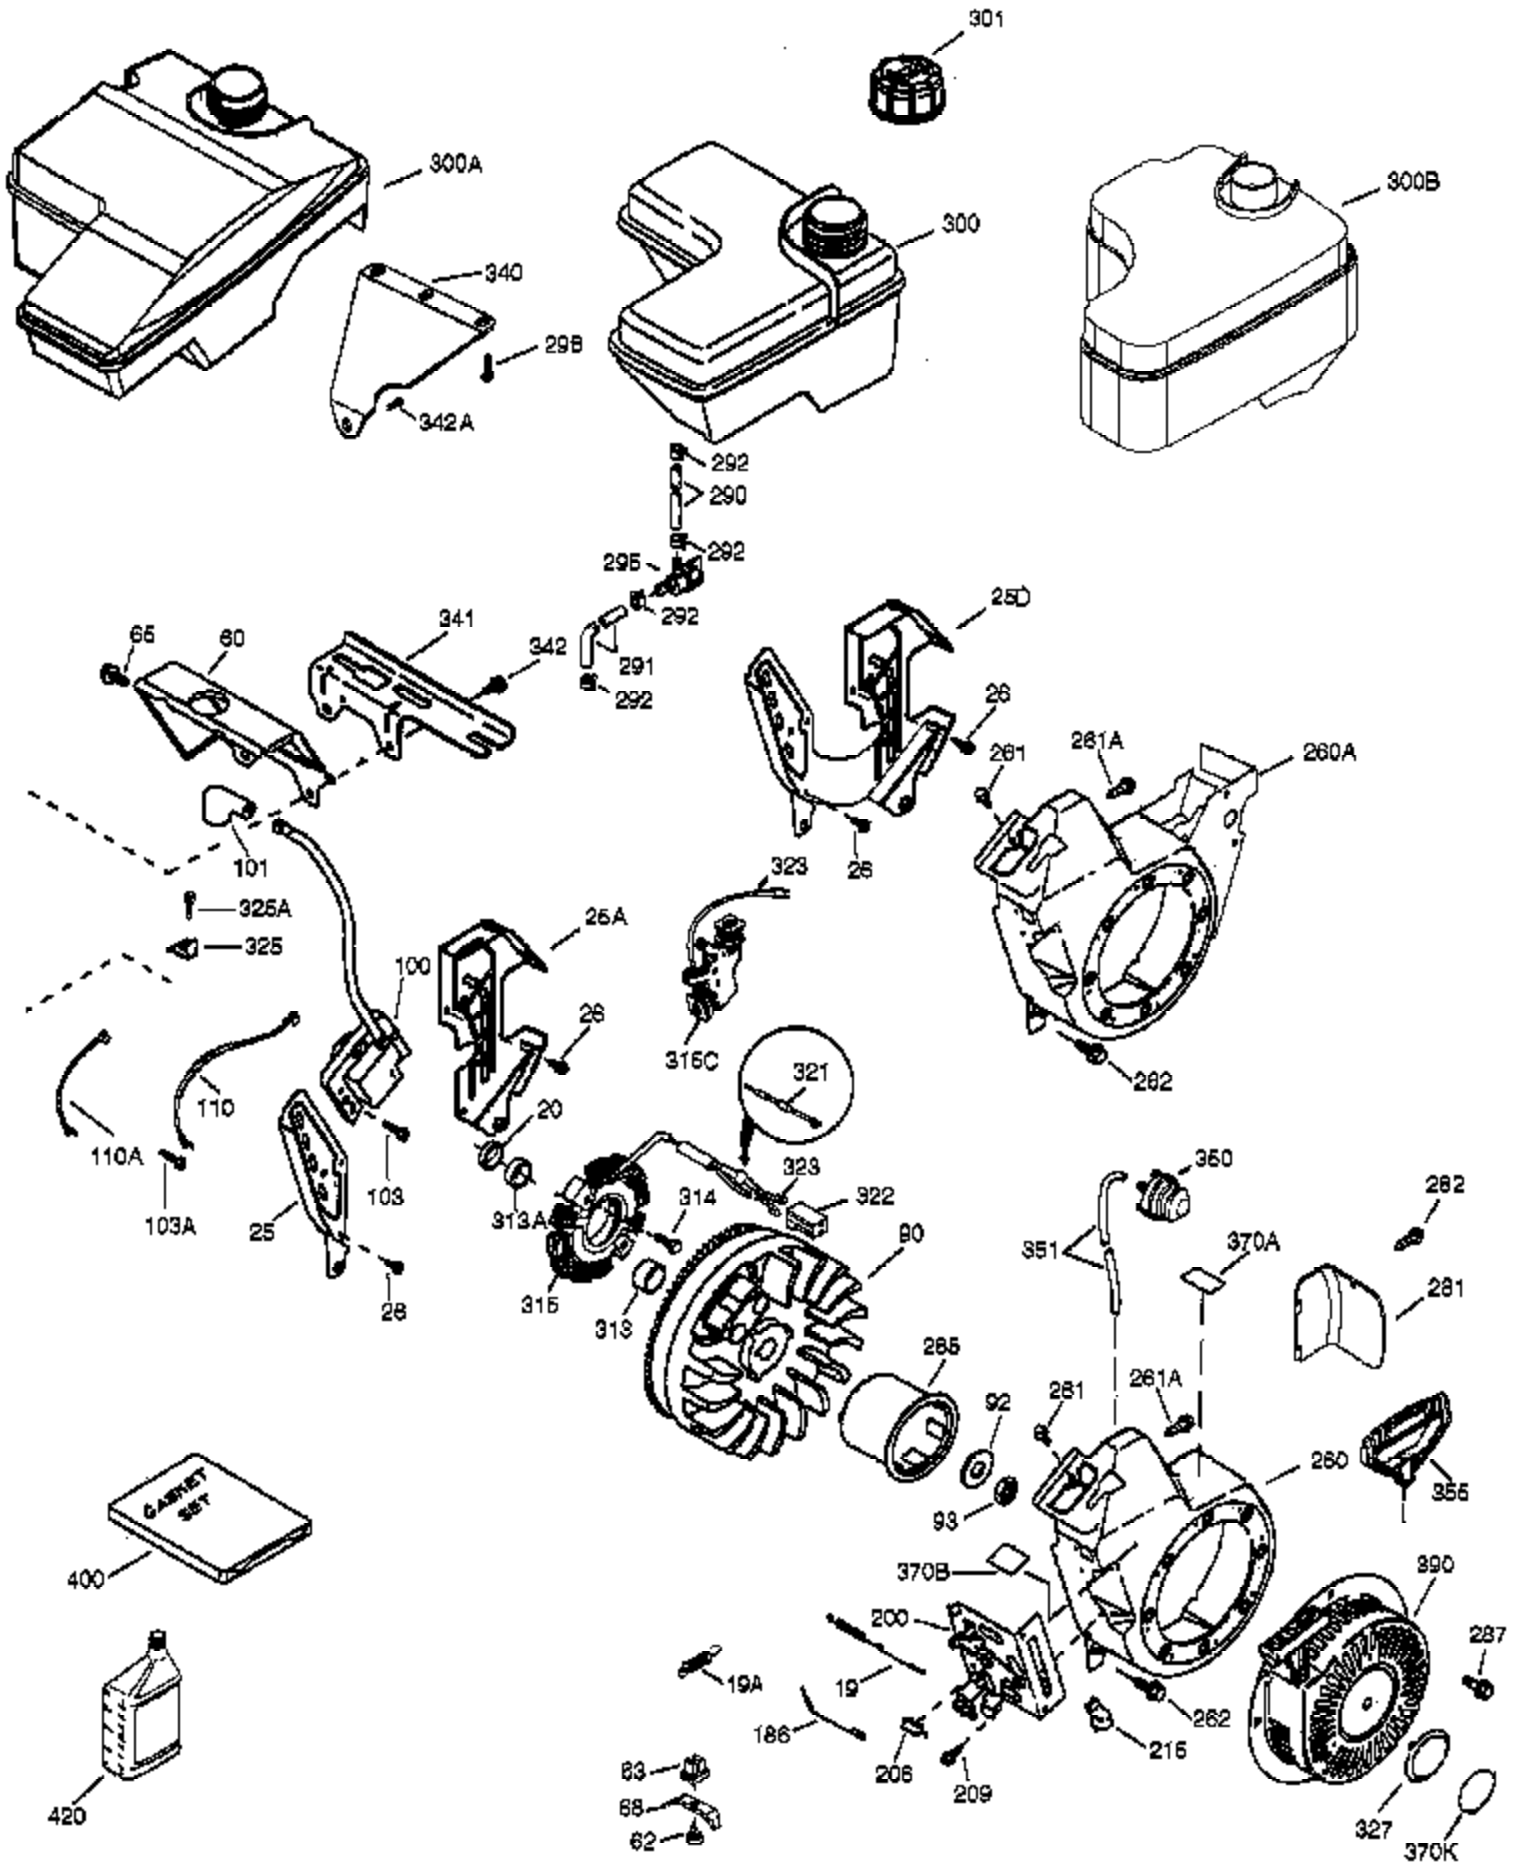

Ref #	Part Number	Qty	Description
19	37111	1	Extension Spring
20	32600	1	Oil Seal
25D	37710	1	Air Baffle (1 pc. electric start)
26	30200	2	Screw, 10-24 x 9/16"
60	36623A	1	Blower Housing Extension
65	30200	1	Screw, 10-24 x 9/16"
90	611216	1	Flywheel
92	650815	1	Belleville Washer
93	650816	1	Flywheel Nut
100	34443C	1	Solid State Ignition
101	610118	1	Spark Plug Cover
103	651007	2	Screw, Torx T-15, 10-24 x 15/16"
110	36230	1	Ground Wire
186	36711	1	Governor Link
200	36824A	1	Control Bracket (Incl. 206)
206	610973	1	Terminal
209	650821	2	Screw, 10-32 x 1/2"
215	32410	1	Control Knob
260	36901	1	Blower Housing
261A	650821	1	Screw, 10-32 x 1/2"
261	651008	1	Screw, 1/4-20 x 31/64"
262	651008	2	Screw, 1/4-20 x 31/64"
281	36907	1	Starter Cover
282	651035	1	Screw, 6-32 x 25/64"
285	35985B	1	Starter Cup
287	651008	4	Screw, 1/4-20 x 31/64"
290	30705	1	Fuel Line
292	26460	1	Fuel Line Clamp
300B	37048	1	Fuel Tank (Incl. 292 & 301)
301	36246	1	Fuel Cap
313	34080	1	Spacer
341	36644	1	Fuel Tank Bracket (Lower)
342	651010	2	Screw, 1/4-20 x 7/8"
350	570682A	1	Primer Assembly
351	32180C	1	Primer Line
355	590574	1	Starter Handle (Mitten Grip)
370K	36695	1	Starter Decal
370B	36899	1	Control Decal
370A	36261	1	Lubrication Decal
390	590749	1	Rewind Starter (NOTE: This engine could have been built with 590733 starter.)
400	36720	1	* Gasket Set (Incl. items marked PK in notes)
420	730226A		SAE 5W30 4-Cycle Engine Oil (Quart)