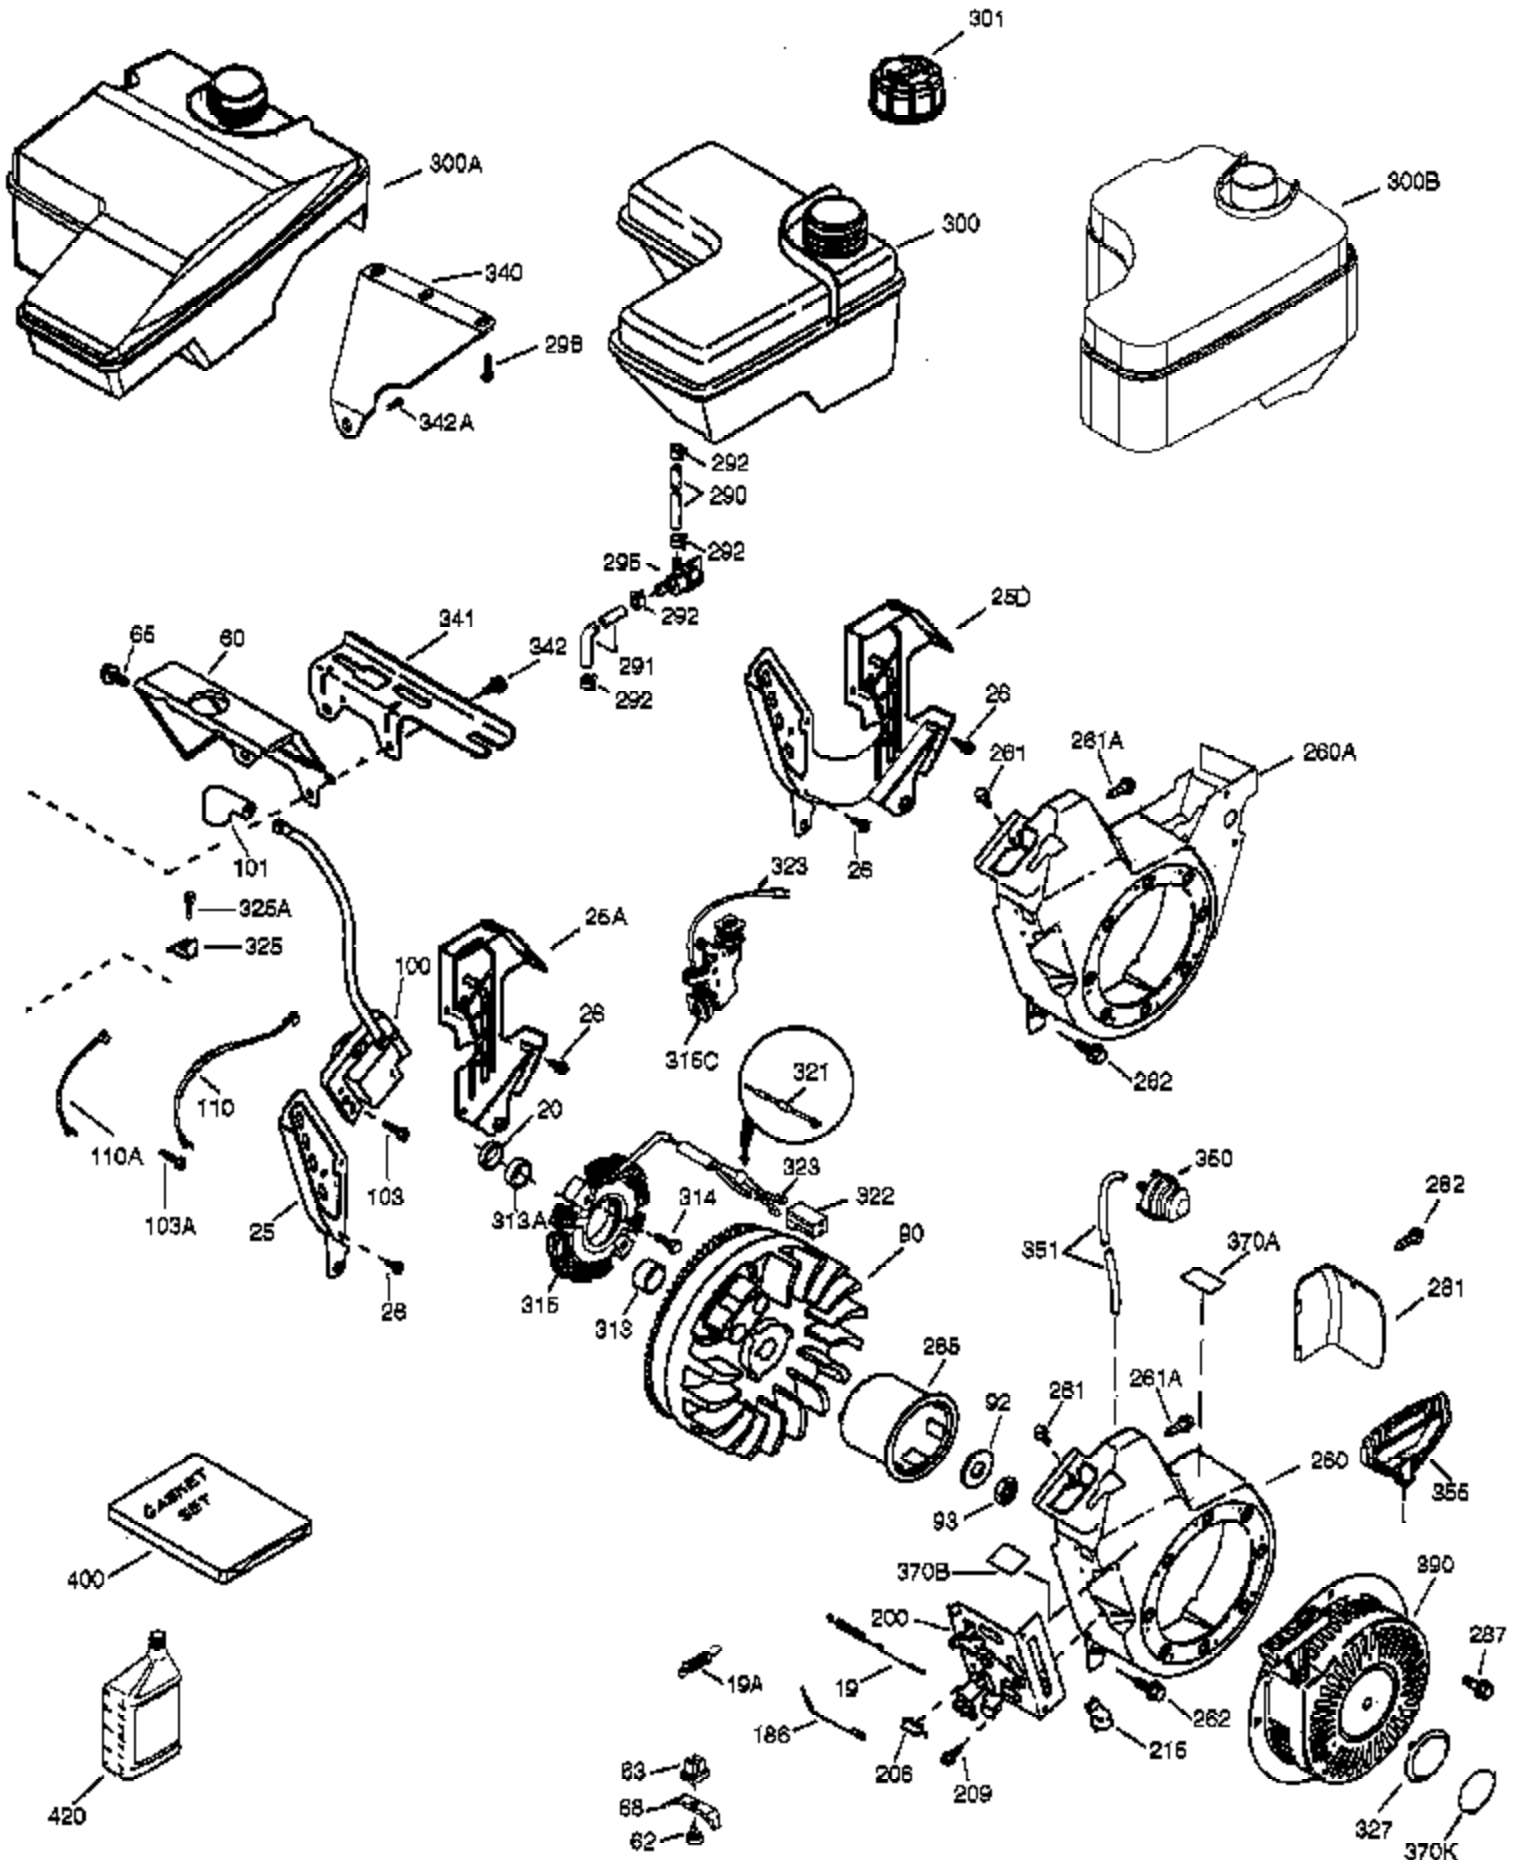

Ref #	Part Number	Qty	Description
19	37111	1	Extension Spring
20	32600	1	Oil Seal
25A	36869	1	Air Baffle (Right)
25	36621	1	Air Baffle (Left)
26	30200	1	Screw, 10-24 x 9/16"
60	36623A	1	Blower Housing Extension
65	30200	1	Screw, 10-24 x 9/16"
90	611216	1	Flywheel
92	650815	1	Belleville Washer
93	650816	1	Flywheel Nut
100	34443B	1	Solid State Ignition
101	610118	1	Spark Plug Cover
103	651007	2	Screw, Torx T-15, 10-24 x 15/16"
110	36230	1	Ground Wire
186	36711	1	Governor Link
200	36824A	1	Control Bracket (Incl. 206)
206	610973	1	Terminal
209	650821	2	Screw, 10-32 x 1/2"
215	32410	1	Control Knob
260	36901	1	Blower Housing
261A	650821	1	Screw, 10-32 x 1/2"
261	651008	1	Screw, 1/4-20 x 31/64"
262	651008	2	Screw, 1/4-20 x 31/64"
281	36907	1	Starter Cover
282	651035	1	Screw, 6-32 x 25/64"
285	35985B	1	Starter Cup
287	651008	4	Screw, 1/4-20 x 31/64"
290	30705	1	Fuel Line
292	26460	1	Fuel Line Clamp
300	37048	1	Fuel Tank (Incl. 292 & 301)
301	36246	1	Fuel Cap
313	34080	1	Spacer
325A	30200	1	Screw, 10-24 x 9/16"
325	37471	1	Fuel Line Bracket
341	36644	1	Fuel Tank Bracket (Lower)
342	651010	2	Screw, 1/4-20 x 7/8"
350	570682A	1	Primer Assembly
351	32180C	1	Primer Line
355	590574	1	Starter Handle (Mitten Grip)
370K	36695	1	Starter Decal
370B	36899	1	Control Decal
370A	36261	1	Lubrication Decal
390	590749	1	Rewind Starter (NOTE: This engine could have been built with 590733 starter.)
400	36720	1	* Gasket Set (Incl. items marked PK in notes)
420	730226A		SAE 5W30 4-Cycle Engine Oil (Quart)