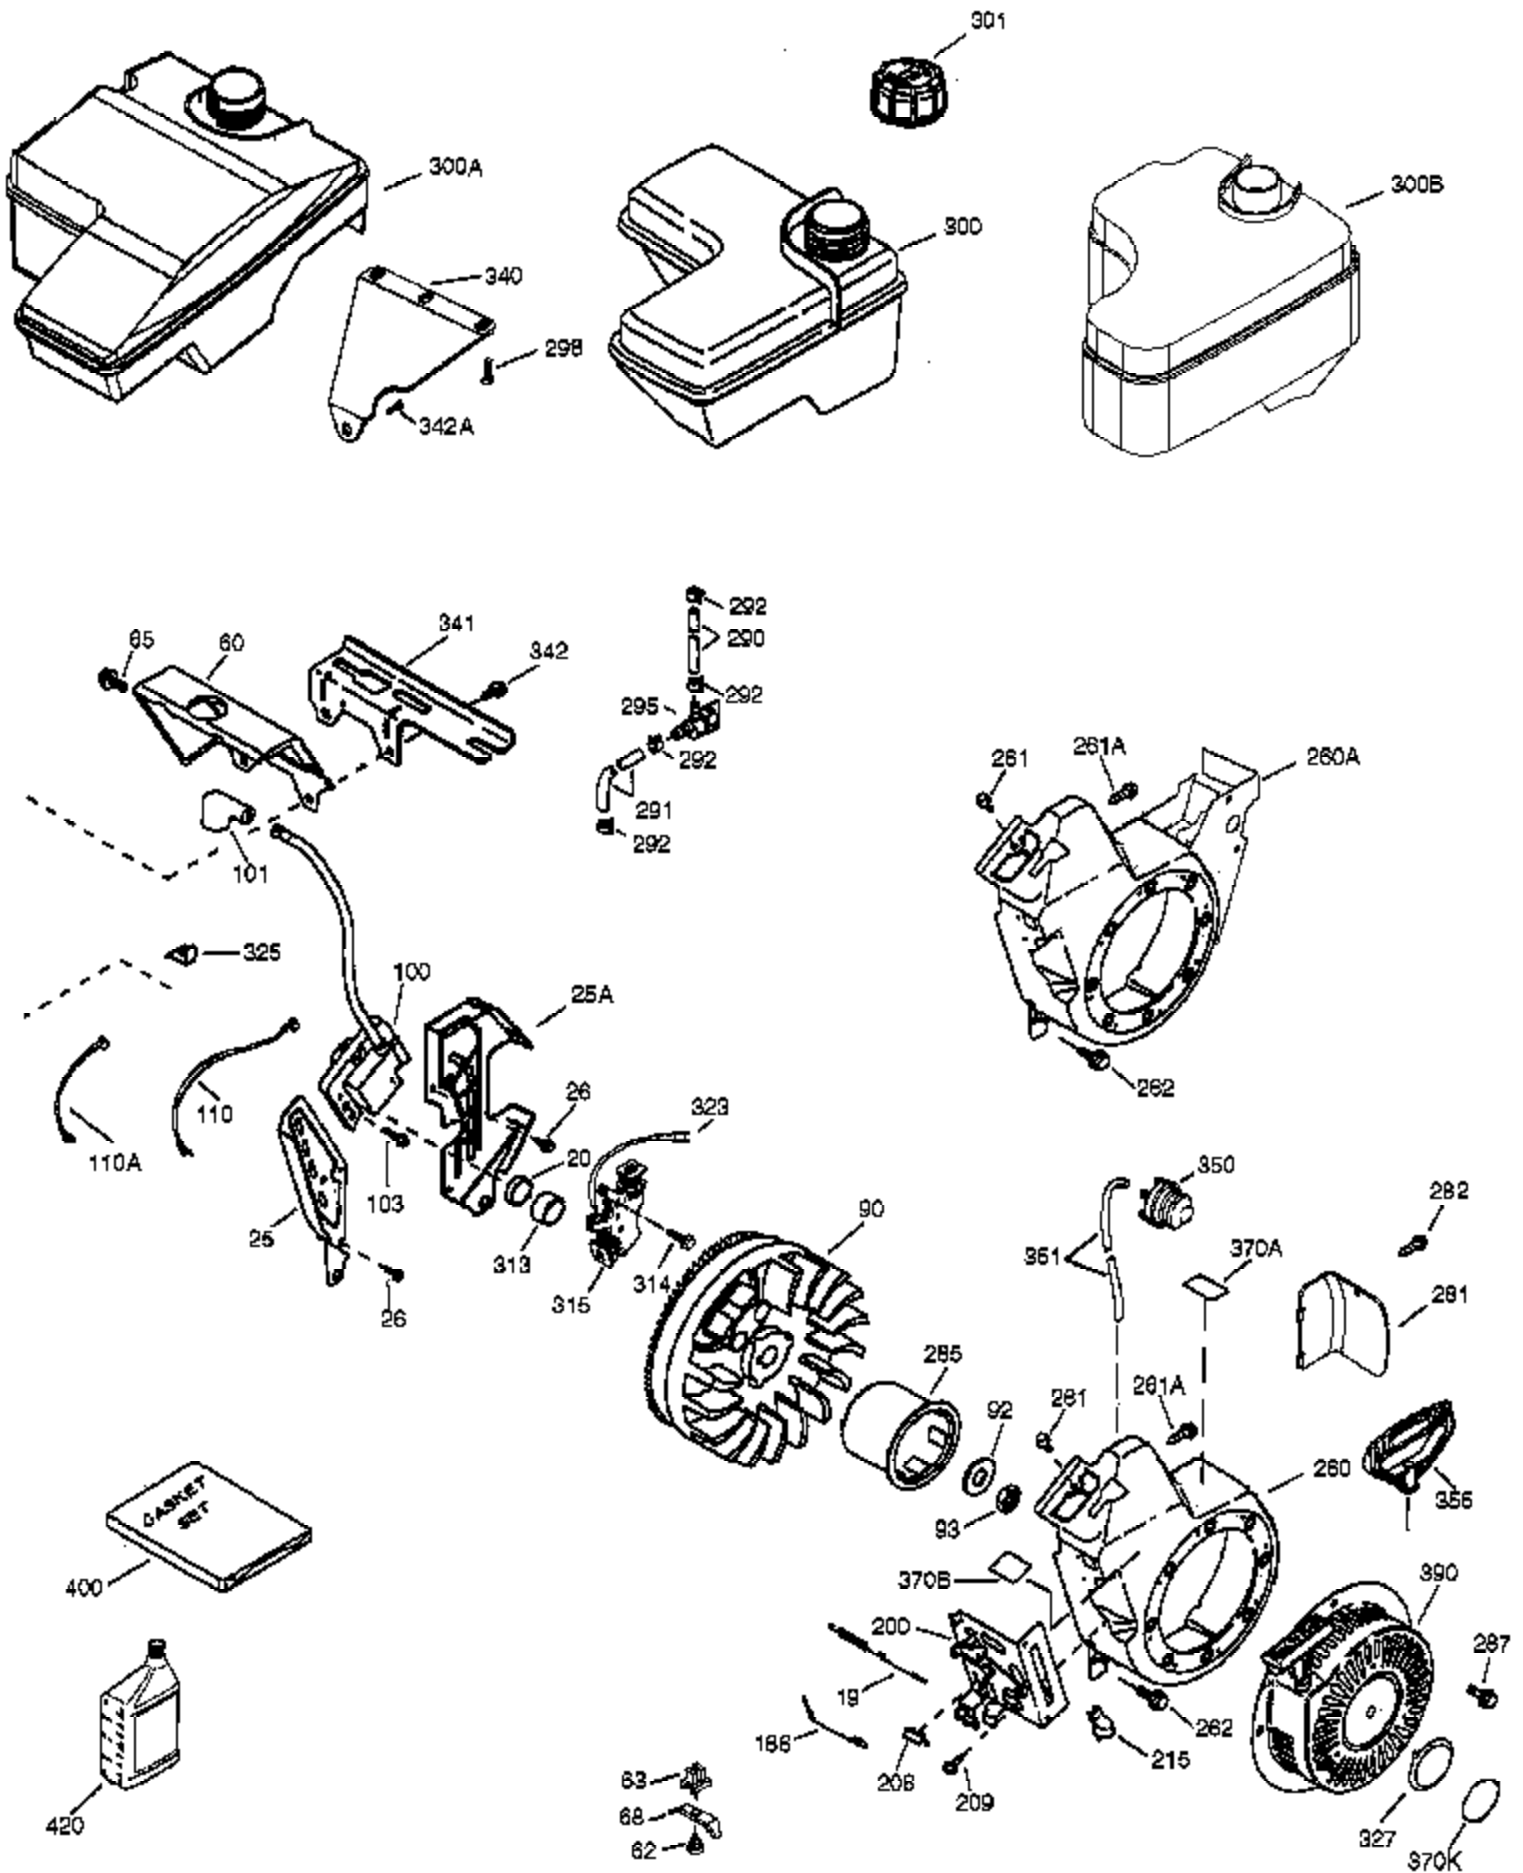

Ref #	Part Number	Qty	Description
19	37111	1	Extension Spring
20	32600	1	Oil Seal
25	36621	1	Air Baffle (Left)
25A	36869	1	Air Baffle (Right)
26	30200	1	Screw, 10-24 x 9/16"
60	36623A	1	Blower Housing Extension
65	30200	1	Screw, 10-24 x 9/16"
90	611216	1	Flywheel
92	650815	1	Belleville Washer
93	650816	1	Flywheel Nut
100	34443B	1	Solid State Ignition
101	610118	1	Spark Plug Cover
103	651007	2	Screw, Torx T-15, 10-24 x 15/16"
110	36230	1	Ground Wire
151A	40016A	1	Intake Valve Seal
186	36711	1	Governor Link
200	36824A	1	Control Bracket (Incl. 206)
206	610973	1	Terminal
209	650821	2	Screw, 10-32 x 1/2"
215	32410	1	Control Knob
260	36901	1	Blower Housing
261	651008	1	Screw, 1/4-20 x 31/64"
261A	650821	1	Screw, 10-32 x 1/2"
262	651008	2	Screw, 1/4-20 x 31/64"
281	36907	1	Starter Cover
282	651035	1	Screw, 6-32 x 25/64"
285	35985B	1	Starter Cup
287	651008	4	Screw, 1/4-20 x 31/64"
290	30705	1	Fuel Line
292	26460	1	Fuel Line Clamp
300	37048	1	Fuel Tank (Incl. 292 & 301)
301	36246	1	Fuel Cap
313	34080	1	Spacer
325A	30200	1	Screw, 10-24 x 9/16"
325	37471	1	Fuel Line Bracket
338A	28942	1	Screw, 10-32 x 3/8"
341	36644	1	Fuel Tank Bracket (Lower)
342	651010	2	Screw, 1/4-20 x 7/8"
350	570682A	1	Primer Assembly
351	32180C	1	Primer Line
355	590574	1	Starter Handle (Mitten Grip)
370K	36695	1	Starter Decal
370A	36261	1	Lubrication Decal
370B	36899	1	Control Decal
390	590749	1	Rewind Starter (NOTE: This engine could have been built with 590733 starter.)
400	36720	1	* Gasket Set (Incl. items marked PK in notes)
420	730226A		SAE 5W30 4-Cycle Engine Oil (Quart)