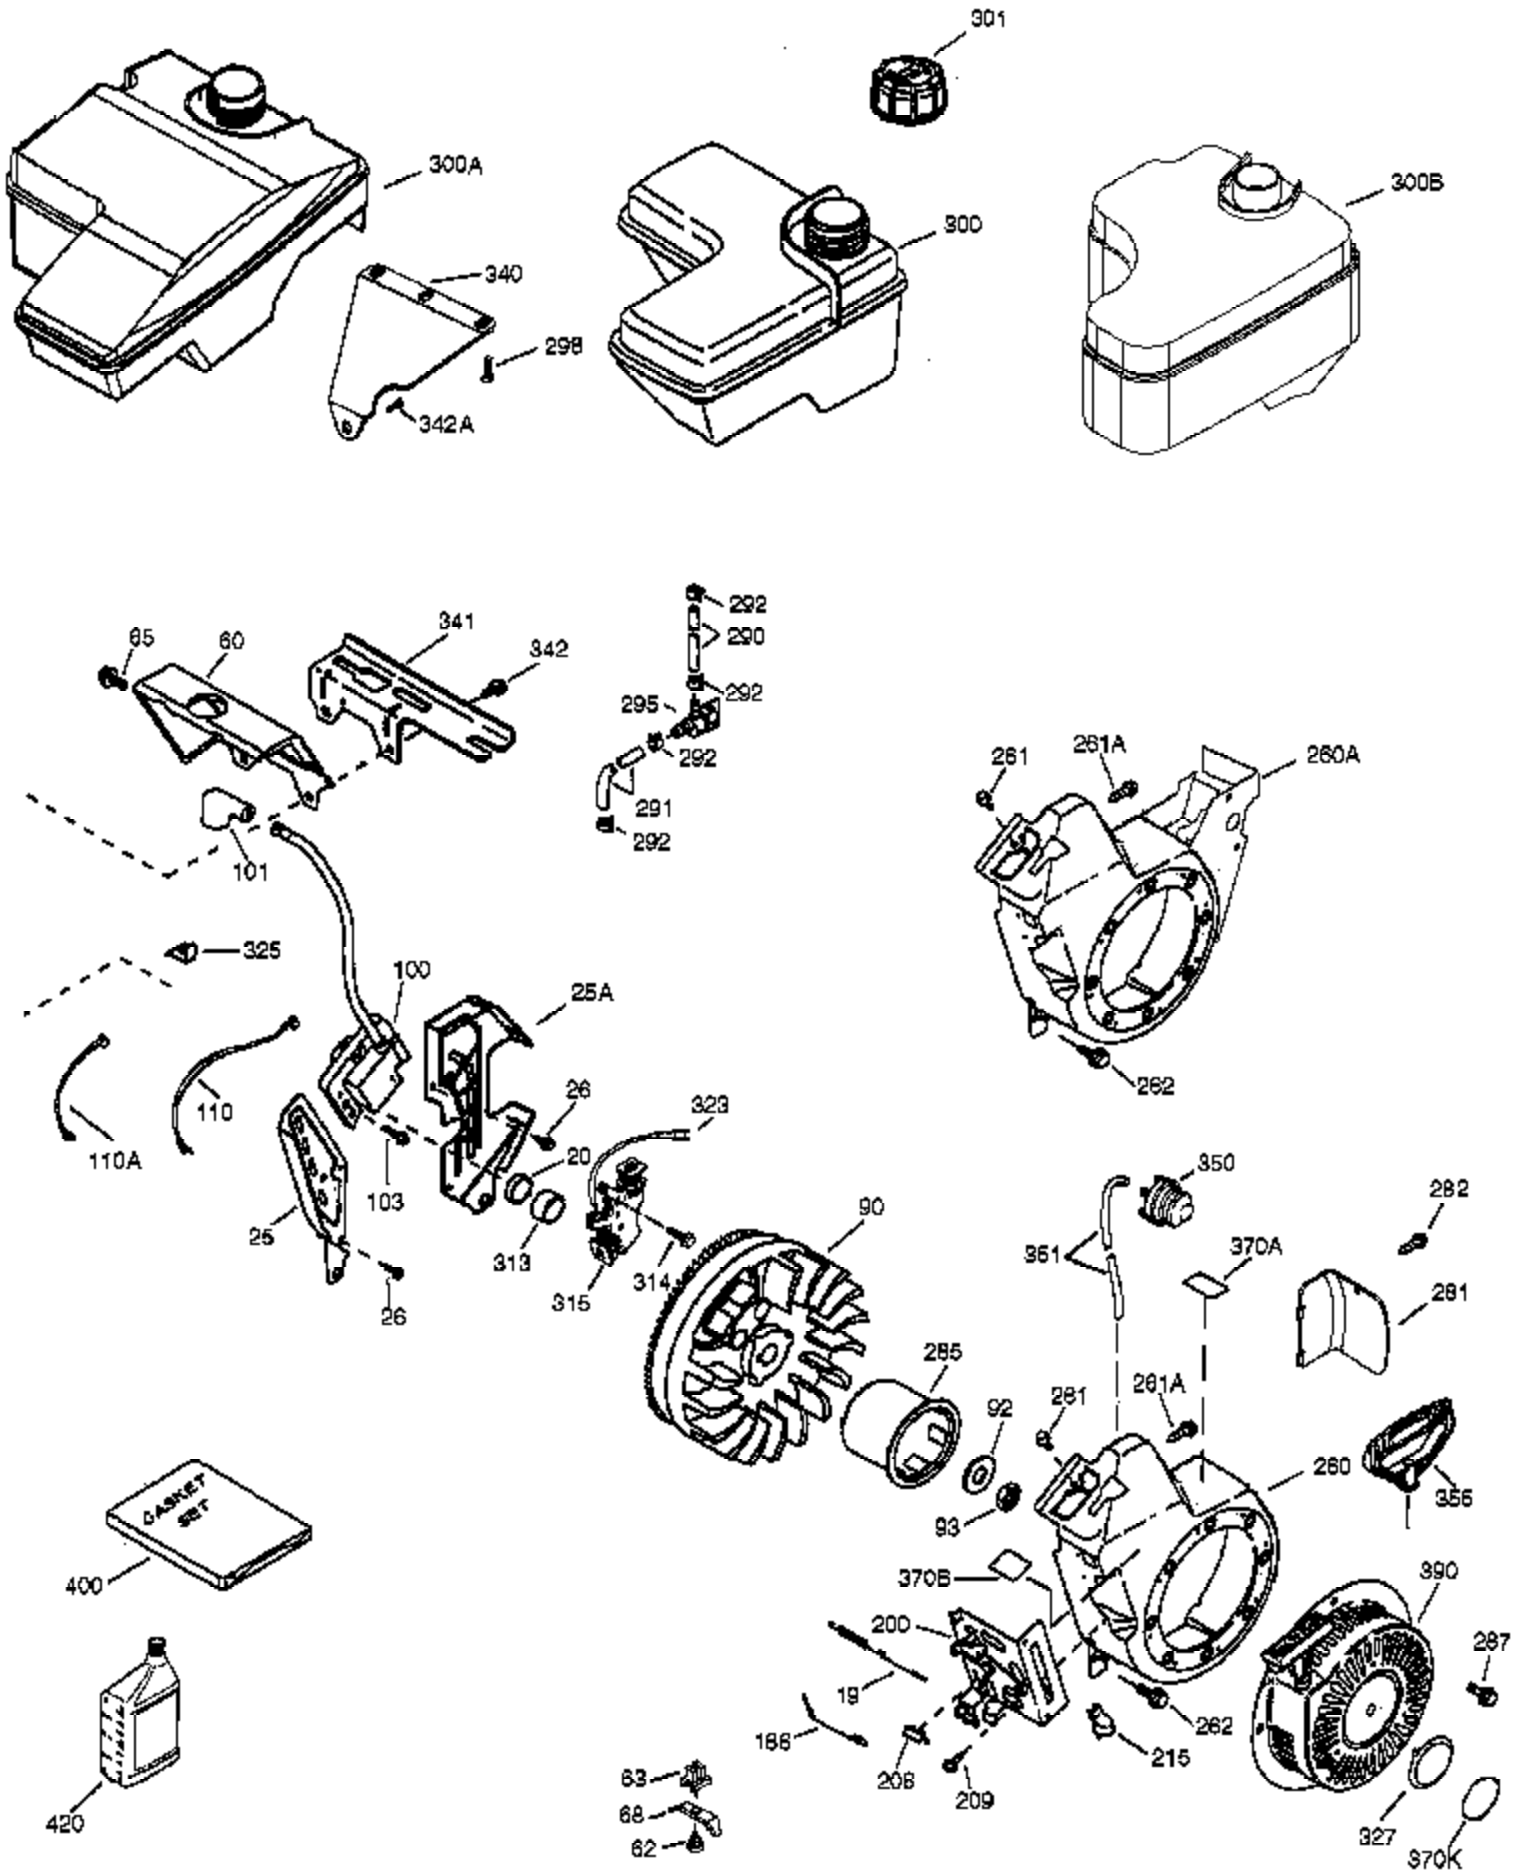

Ref #	Part Number	Qty	Description
19	37111	1	Extension Spring
20	32600	1	Oil Seal
25	36621	1	Air Baffle (Left)
25A	36869	1	Air Baffle (Right)
26	30200	1	Screw, 10-24 x 9/16"
60	36623A	1	Blower Housing Extension
65	30200	1	Screw, 10-24 x 9/16"
90	611216	1	Flywheel
92	650815	1	Belleville Washer
93	650816	1	Flywheel Nut
100	34443B	1	Solid State Ignition
101	610118	1	Spark Plug Cover
103	651007	2	Screw, Torx T-15, 10-24 x 15/16"
110	36230	1	Ground Wire
186	36711	1	Governor Link
200	36824A	1	Control Bracket (Incl. 206)
206	610973	1	Terminal
209	650821	2	Screw, 10-32 x 1/2"
215	32410	1	Control Knob
260	36901	1	Blower Housing
261A	650821	1	Screw, 10-32 x 1/2"
261	651008	1	Screw, 1/4-20 x 31/64"
262	651008	2	Screw, 1/4-20 x 31/64"
281	36907	1	Starter Bubble Cover
282	651035	1	Screw, 6-32 x 25/64"
285	35985B	1	Starter Cup
287	651008	4	Screw, 1/4-20 x 31/64"
290	30705	1	Fuel Line
291	29774	1	Fuel Line
292	26460	4	Fuel Line Clamp
295	35857	1	Fuel Shut-Off Valve
300	37048	1	Fuel Tank (Incl. 292 & 301)
301	36246	1	Fuel Cap
313	34080	1	Spacer
325	29443	1	Wire Clip
338A	28942	1	Screw, 10-32 x 3/8"
341	36644	1	Fuel Tank Bracket (Lower)
342	651010	2	Screw, 1/4-20 x 7/8"
350	570682A	1	Primer Assembly
351	32180C	1	Primer Line
355	590574	1	Starter Handle (Mitten Grip)
370K	36695	1	Starter Decal
370B	36899	1	Control Decal
370A	36261	1	Lubrication Decal
390	590749	1	Rewind Starter (NOTE: This engine could have been built with 590733 starter.)
400	36720	1	* Gasket Set (Incl. items marked PK in notes)
420	730226A		SAE 5W30 4-Cycle Engine Oil (Quart)