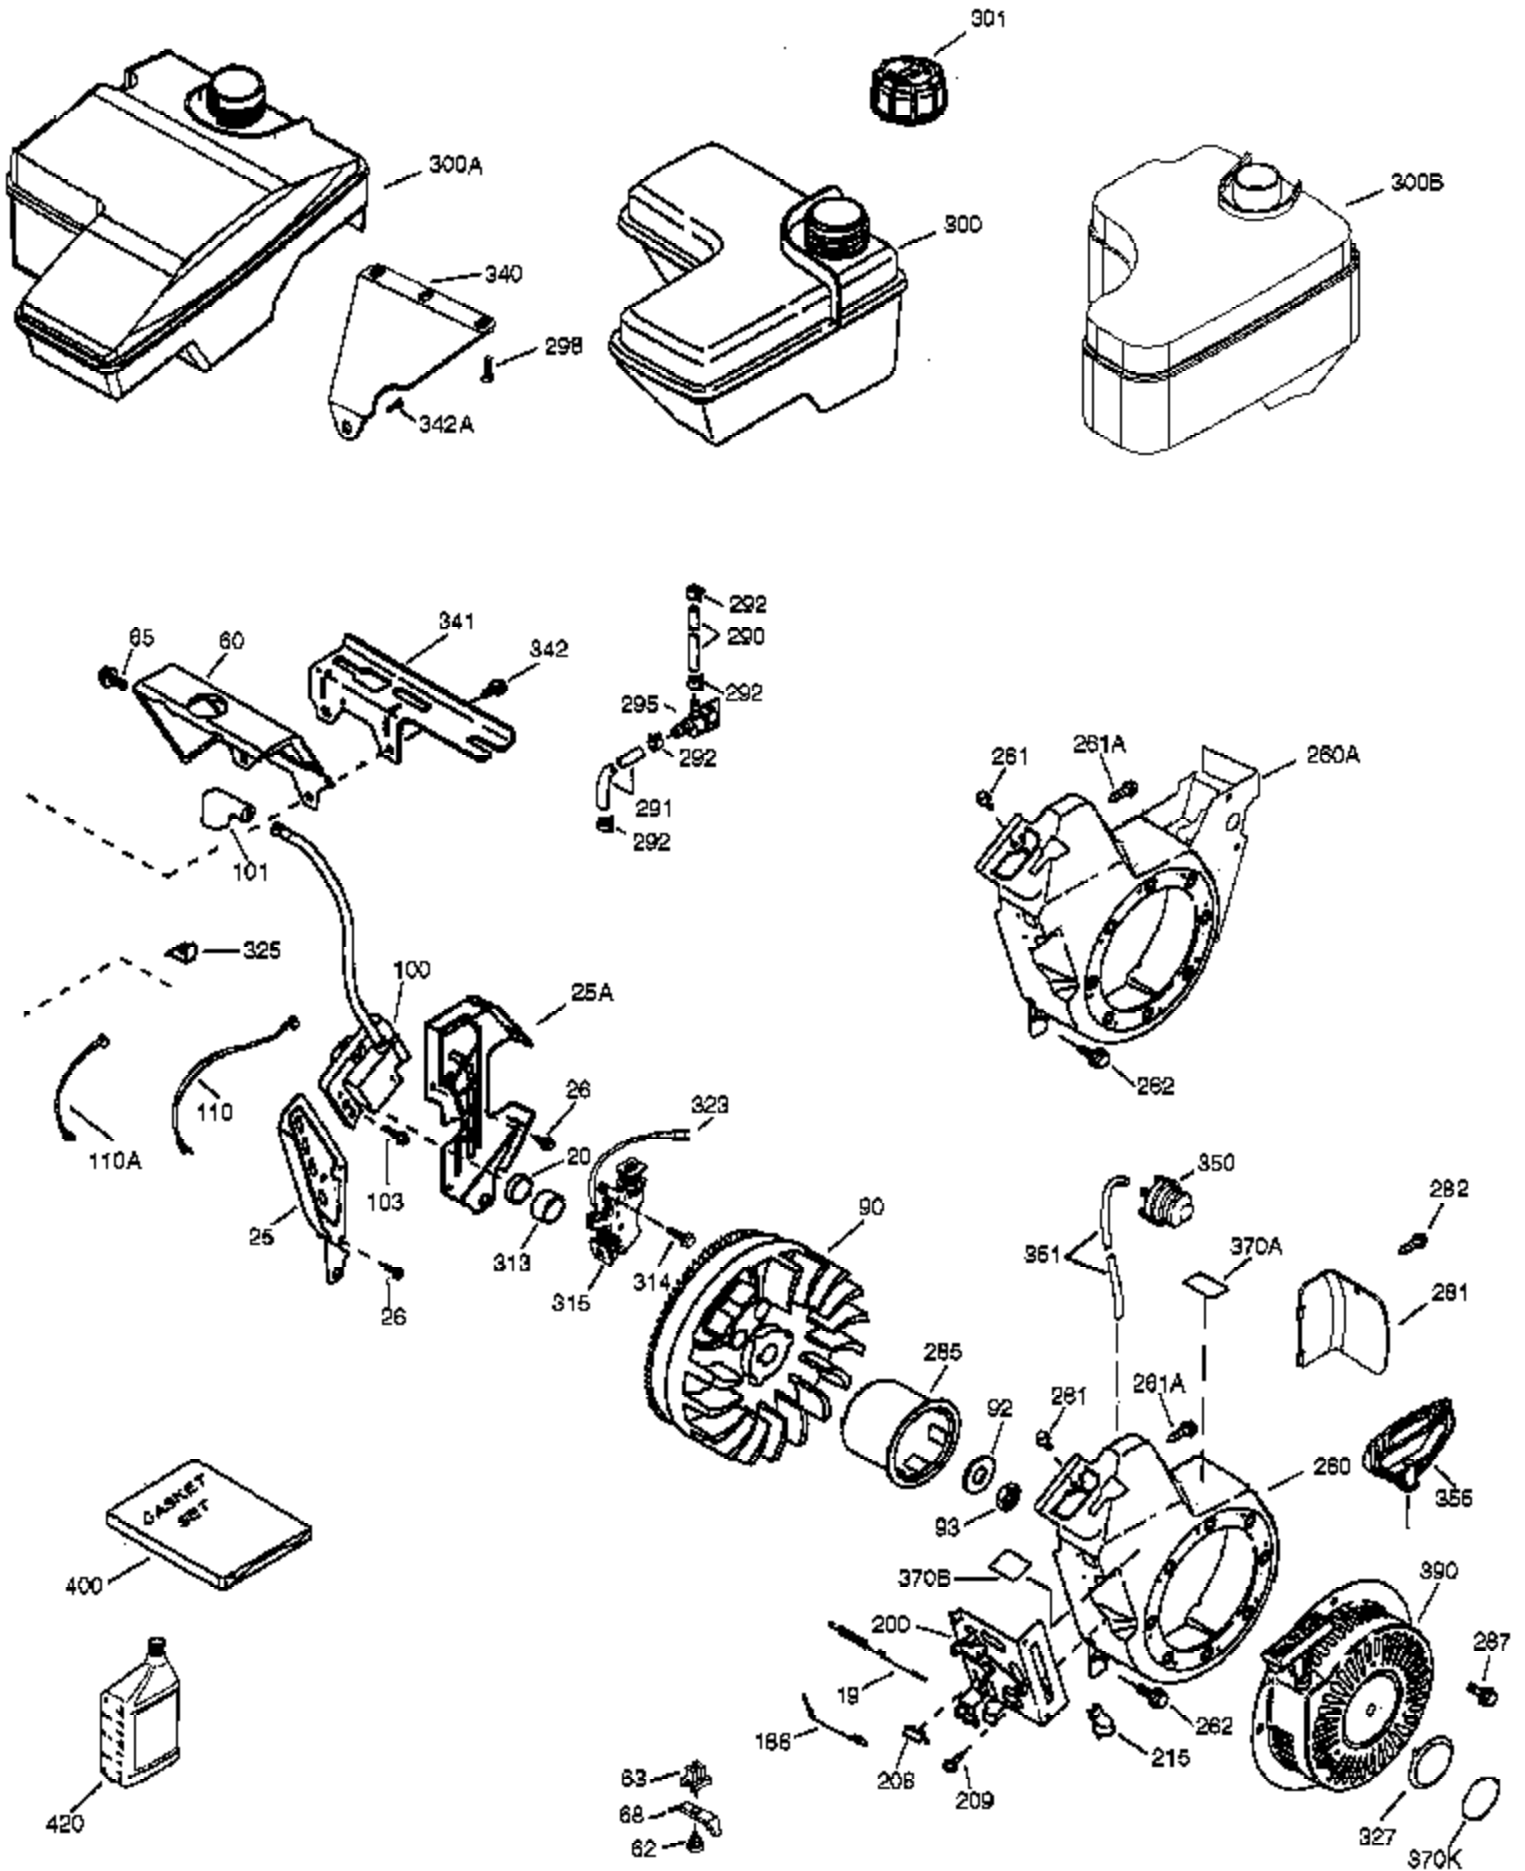

Ref #	Part Number	Qty	Description
19	37111	1	Extension Spring
20	32600	1	Oil Seal
25	36621	1	Air Baffle (Left)
25A	36869	1	Air Baffle (Right)
26	30200	1	Screw, 10-24 x 9/16"
60	36623A	1	Blower Housing Extension
65	30200	1	Screw, 10-24 x 9/16"
90	611216	1	Flywheel
92	650815	1	Belleville Washer
93	650816	1	Flywheel Nut
100	34443B	1	Solid State Ignition
101	610118	1	Spark Plug Cover
103	651007	2	Screw, T-15, 10-24 x 15/16"
110	36230	1	Ground Wire
151A	40016A	1	Intake Valve Seal
186	36711	1	Governor Link
200	36824A	1	Control Bracket (Incl. 206)
206	610973	1	Terminal
209	650821	2	Screw, 10-32 x 1/2"
215	32410	1	Control Knob
260	36901	1	Blower Housing
261	651008	1	Screw, 1/4-20 x 31/64"
261A	650821	1	Screw, 10-32 x 1/2"
262	651008	2	Screw, 1/4-20 x 31/64"
285	35985B	1	Starter Cup
287	651008	4	Screw, 1/4-20 x 31/64"
290	30705	1	Fuel Line (12-5/8")
292	26460	1	Fuel Line Clamp
292	26460	1	Fuel Line Clamp
300	37048	1	Fuel Tank (Incl. 292 & 301)
301	35355	1	Fuel Cap
313	34080	1	Spacer
314	650873	1	Screw, 1/4-20 x 3/4"
315	611111	1	Alternator Coil (18 Watt) (Incl. 323)
323	611118	1	Terminal
325	37471	1	Fuel Line Bracket
325A	30200	1	Screw, 10-24 x 9/16"
338A	28942	1	Screw, 10-32 x 3/8"
341	36644	1	Fuel Tank Bracket (Lower)
342	651010	2	Screw, 1/4-20 x 7/8"
350	570682A	1	Primer Assembly
351	32180C	1	Primer Line
355	590574	1	Starter Handle (Mitten Grip)
369	650819	2	Screw, 6-32 x 2-1/2"
370B	36899	1	Control Decal
370A	36261	1	Identification Decal
370K	36695	1	Starter Decal
390	590749	1	Rewind Starter (NOTE: This engine could have been built with 590733 starter.)
400	36720	1	* Gasket Set (Incl. items marked PK in notes)
420	730226A		SAE 5W/30 4-Cycle Engine Oil (Quart)