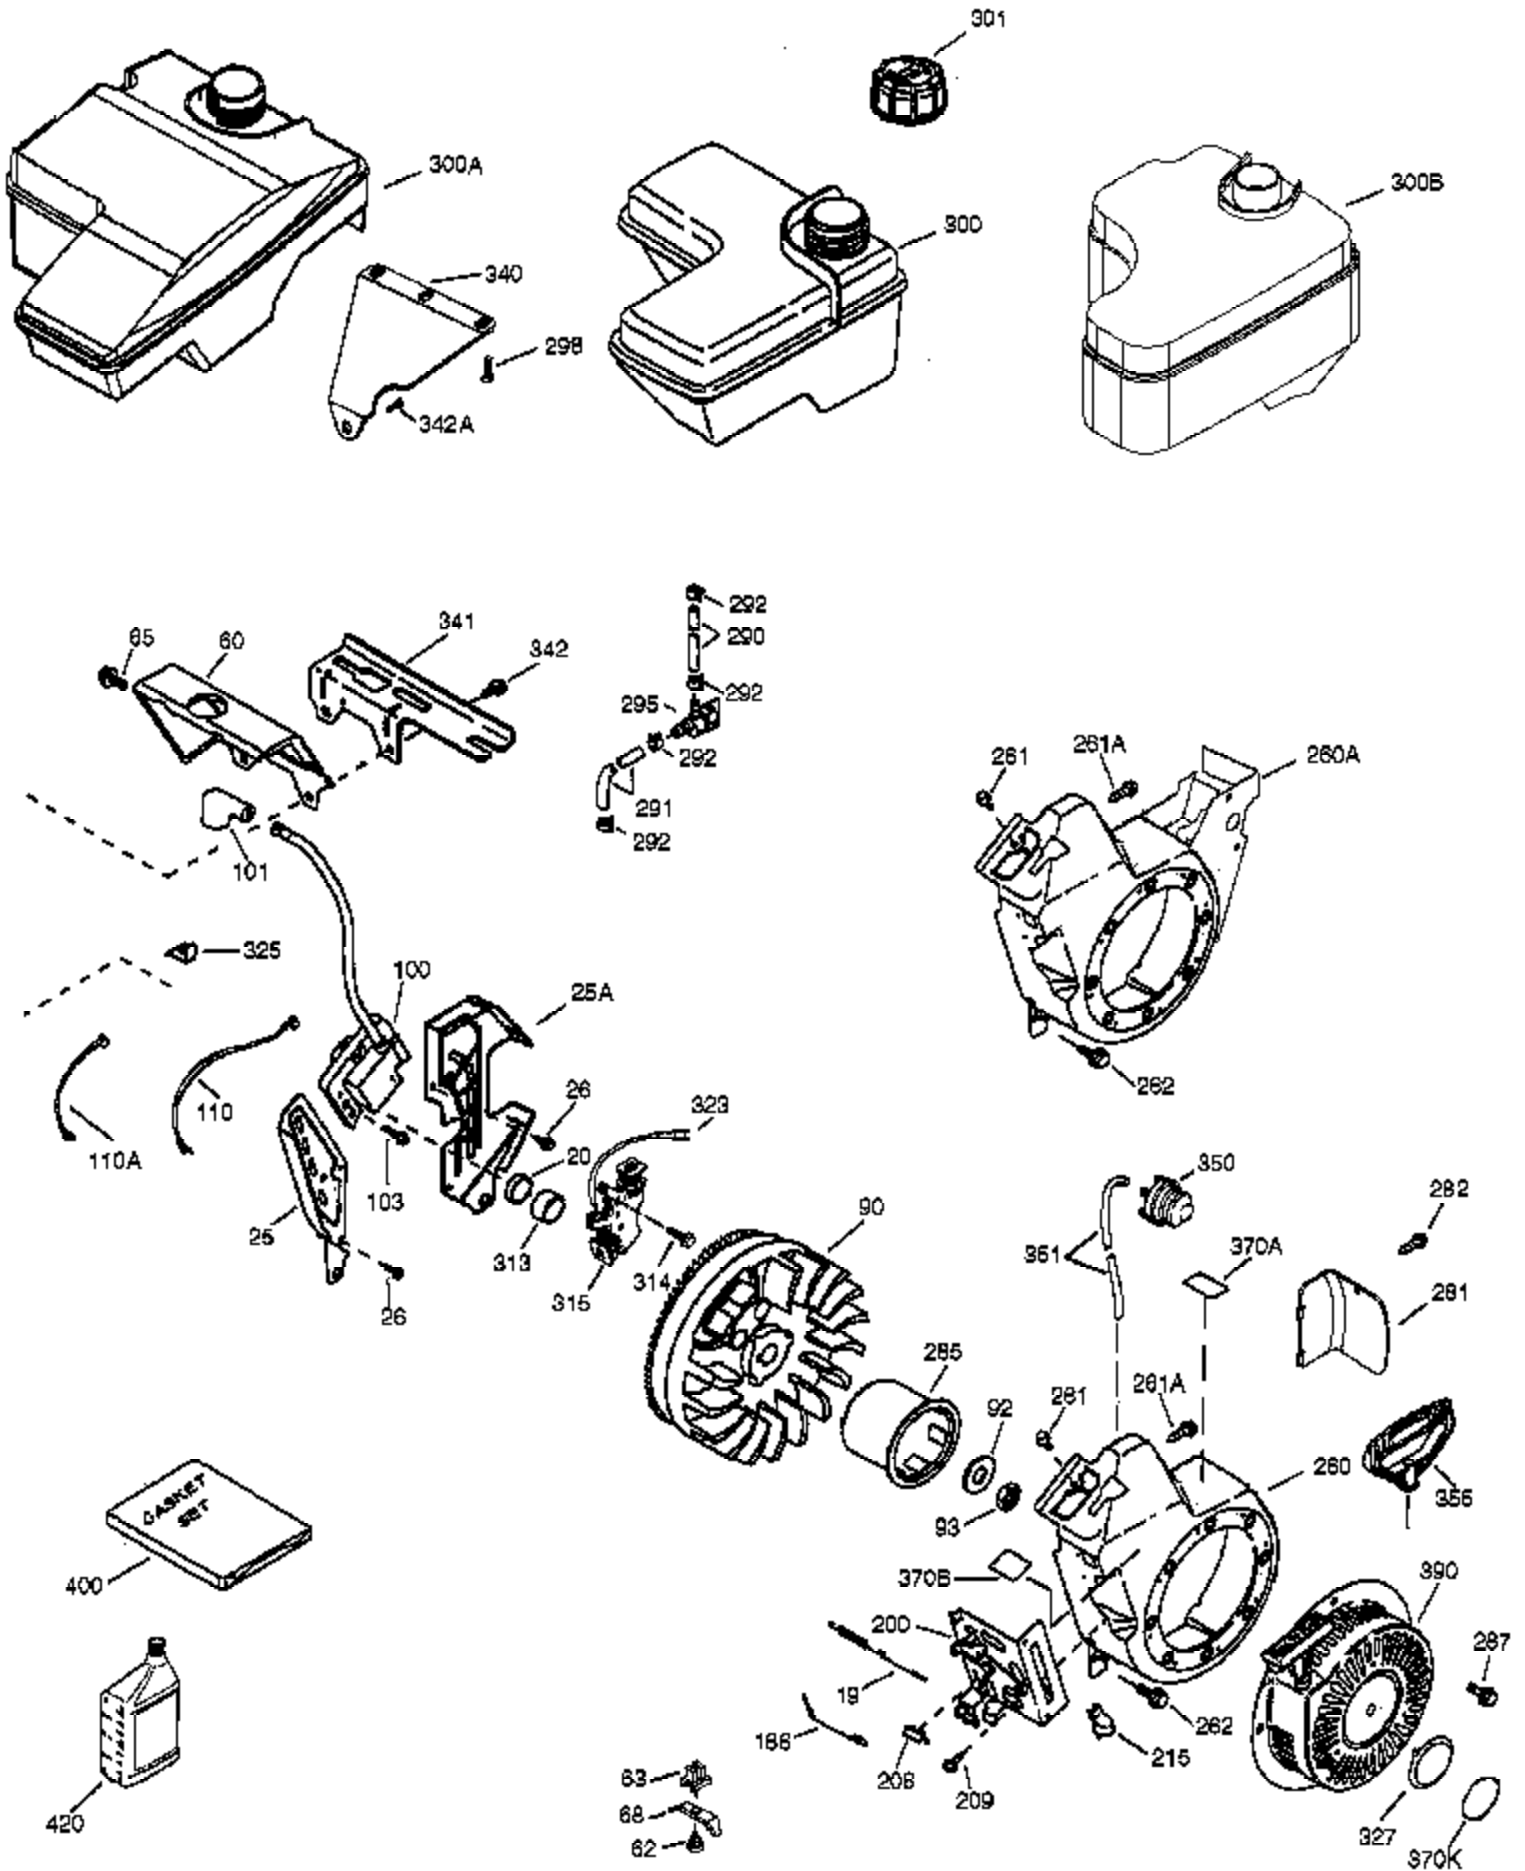

Ref #	Part Number	Qty	Description
19	37111	1	Extension Spring
20	32600	1	Oil Seal
25	36621	1	Air Baffle (Left)
25A	36869	1	Air Baffle (Right)
26	30200	1	Screw, 10-24 x 9/16"
60	36623A	1	Blower Housing Extension
65	30200	1	Screw, 10-24 x 9/16"
90	611216	1	Flywheel
92	650815	1	Belleville Washer
93	650816	1	Flywheel Nut
100	34443B	1	Solid State Ignition
101	610118	1	Spark Plug Cover
103	651007	2	Screw, Torx T-15, 10-24 x 15/16"
110	36230	1	Ground Wire
186	36711	1	Governor Link
200	36824A	1	Control Bracket (Incl. 206)
206	610973	1	Terminal
209	650821	2	Screw, 10-32 x 1/2"
215	32410	1	Control Knob
260	36901	1	Blower Housing
261A	650821	1	Screw, 10-32 x 1/2"
261	651008	1	Screw, 1/4-20 x 31/64"
262	651008	2	Screw, 1/4-20 x 31/64"
285	35985B	1	Starter Cup
287	651008	4	Screw, 1/4-20 x 31/64"
290	30705	1	Fuel Line
291	29774	1	Fuel Line
292	26460	4	Fuel Line Clamp
295	35857	1	Fuel Shut-Off Valve
300	37048	1	Fuel Tank (Incl. 292 & 301)
301	35355	1	Fuel Cap
313	34080	1	Spacer
314	650873	1	Screw, 1/4-20 x 3/4"
315	611111	1	Alternator Coil (18 Watt) (Incl. 323)
323	611118	1	Terminal
325	29443	1	Wire Clip
338A	28942	1	Screw, 10-32 x 3/8"
341	36644	1	Fuel Tank Bracket (Lower)
342	651010	2	Screw, 1/4-20 x 7/8"
350	570682A	1	Primer Assembly
351	32180C	1	Primer Line
355	590574	1	Starter Handle (Mitten Grip)
370K	36695	1	Starter Decal
370A	36261	1	Identification Decal
370B	36899	1	Control Decal
390	590749	1	Rewind Starter (NOTE: This engine could have been built with 590733 starter.)
400	36720	1	* Gasket Set (Incl. items marked PK in notes)
420	730226A		SAE 5W30 4-Cycle Engine Oil (Quart)