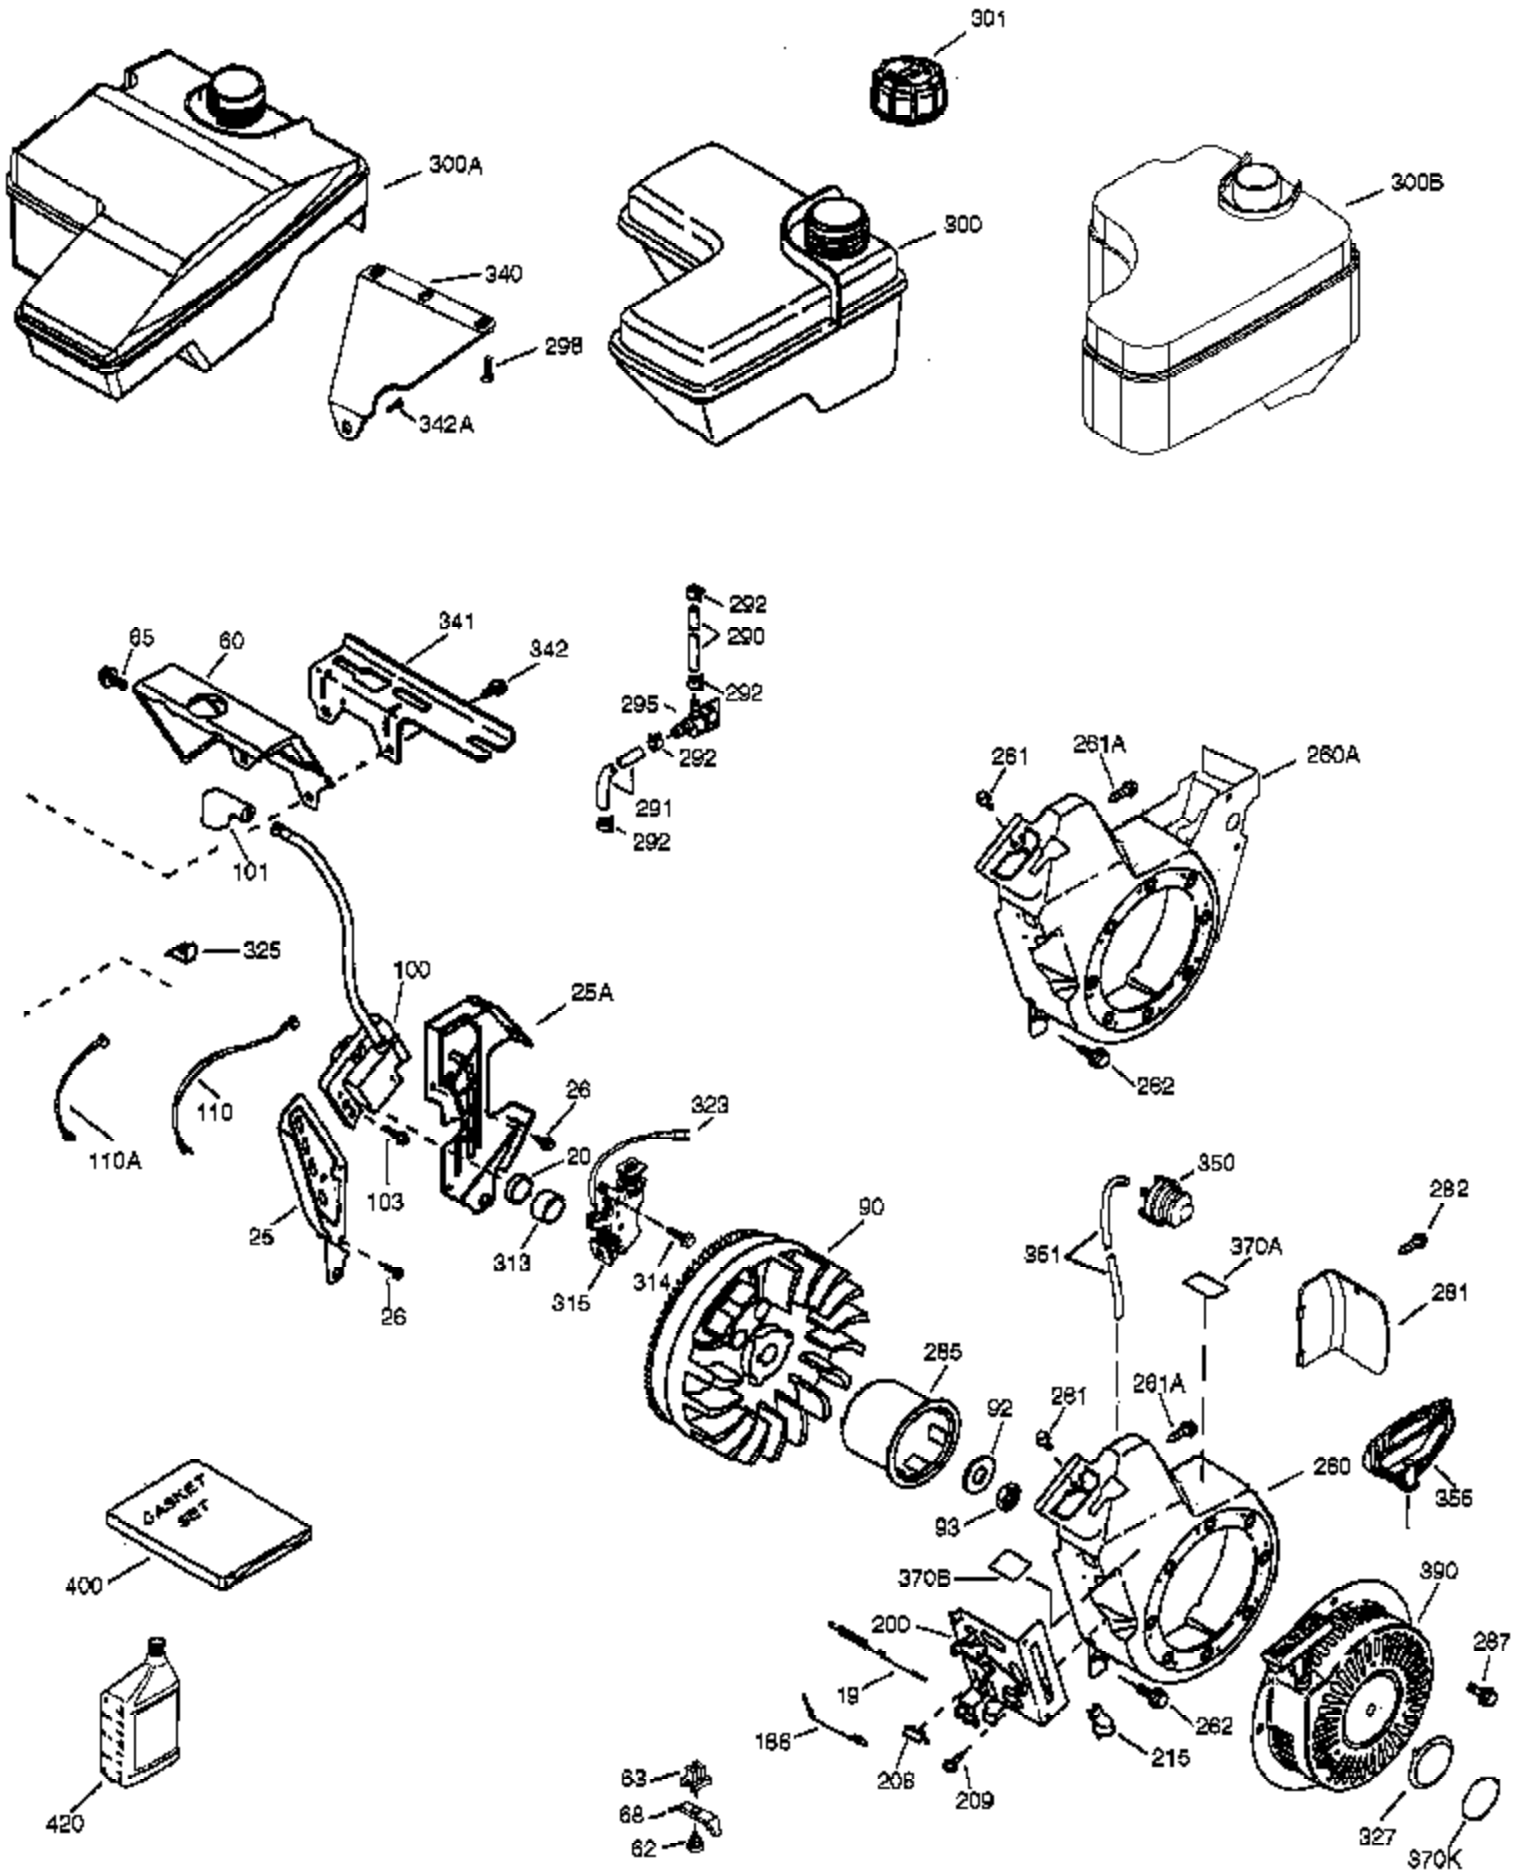

Ref #	Part Number	Qty	Description
19	36710	1	Extension Spring
20	32600	1	Oil Seal
25A	36869	1	Air Baffle (Right)
25	36621	1	Air Baffle (Left)
26	30200	1	Screw, 10-24 x 9/16"
60	36623A	1	Blower Housing Extension
65	30200	1	Screw, 10-24 x 9/16"
90	611216	1	Flywheel
92	650815	1	Belleville Washer
93	650816	1	Flywheel Nut
100	34443B	1	Solid State Ignition
101	610118	1	Spark Plug Cover
103	651007	2	Screw, Torx T-15, 10-24 x 15/16"
110	36230	1	Ground Wire
186	36711	1	Governor Link
200	36824A	1	Control Bracket (Incl. 206)
206	610973	1	Terminal
209	650821	2	Screw, 10-32 x 1/2"
215	32410	1	Control Knob
260	36901	1	Blower Housing
261A	650821	1	Screw, 10-32 x 1/2"
261	651008	1	Screw, 1/4-20 x 31/64"
262	651008	2	Screw, 1/4-20 x 31/64"
285	35985B	1	Starter Cup
287	651008	4	Screw, 1/4-20 x 31/64"
290	30705	1	Fuel Line
291	29774	1	Fuel Line
292	26460	4	Fuel Line Clamp
295	35857	1	Fuel Shut-Off Valve
300	37048	1	Fuel Tank (Incl. 292 & 301)
301	35355	1	Fuel Cap
313	34080	1	Spacer
314	650873	1	Screw, 1/4-20 x 3/4"
315	611111	1	Alternator Coil (18 Watt) (Incl. 323)
323	611118	1	Terminal
325	29443	1	Wire Clip
341	36644	1	Fuel Tank Bracket (Lower)
342	651010	2	Screw, 1/4-20 x 7/8"
350	570682A	1	Primer Assembly
351	32180C	1	Primer Line
355	590574	1	Starter Handle (Mitten Grip)
370B	36899	1	Control Decal
370A	36261	1	Lubrication Decal
370K	36695	1	Starter Decal
390	590733	1	Rewind Starter (NOTE: This engine could have been built with 590749 starter.)
400	36720	1	* Gasket Set (Incl. items marked PK in notes)
420	730226A		SAE 5W30 4-Cycle Engine Oil (Quart)