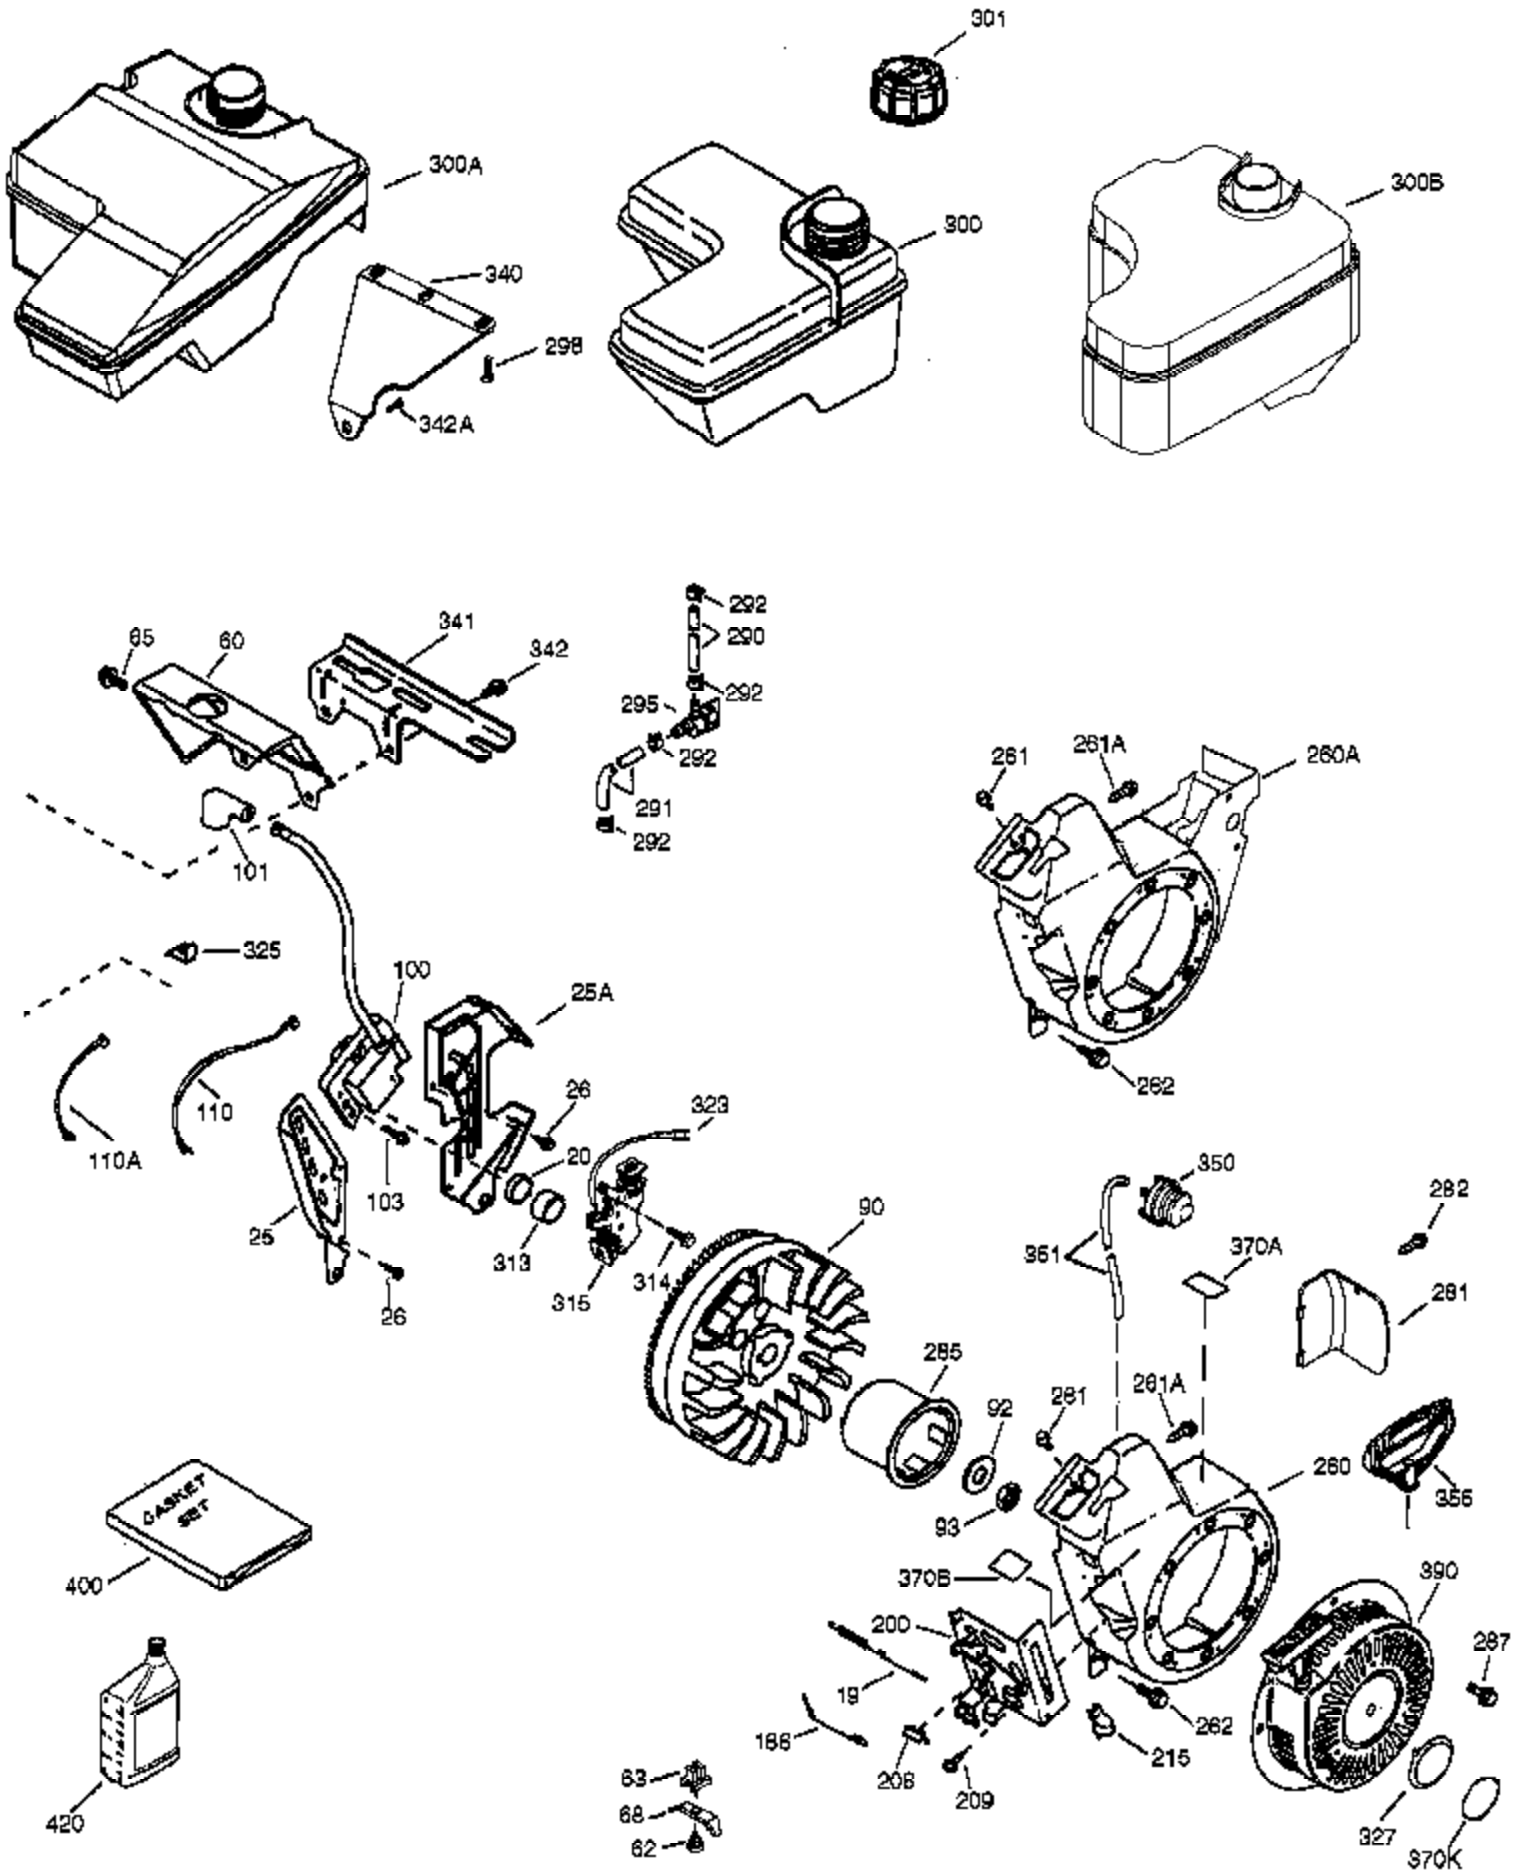

Ref #	Part Number	Qty	Description
19	37111	1	Extension Spring
20	32600	1	Oil Seal
25	36621	1	Air Baffle (Left)
25A	36869	1	Air Baffle (Right)
26	30200	1	Screw, 10-24 x 9/16"
60	36623A	1	Blower Housing Extension
65	30200	1	Screw, 10-24 x 9/16"
90	611216	1	Flywheel
92	650815	1	Belleville Washer
93	650816	1	Flywheel Nut
100	34443B	1	Solid State Ignition
101	610118	1	Spark Plug Cover
103	651007	2	Screw, T-15, 10-24 x 15/16"
110	36230	1	Ground Wire
151A	40016A	1	Intake Valve Seal
186	36711	1	Governor Link
200	36824A	1	Control Bracket (Incl. 206)
206	610973	1	Terminal
209	650821	2	Screw, 10-32 x 1/2"
215	32410	1	Control Knob
260	36901	1	Blower Housing
261	651008	1	Screw, 1/4-20 x 31/64"
261A	650821	1	Screw, 10-32 x 1/2"
262	651008	2	Screw, 1/4-20 x 31/64"
285	35985B	1	Starter Cup
287	651008	4	Screw, 1/4-20 x 31/64"
290	30705	1	Fuel Line (12-5/8")
292	26460	4	Fuel Line Clamp
292	26460	1	Fuel Line Clamp
300	37048	1	Fuel Tank (Incl. 292 & 301)
301	35355	1	Fuel Cap
313	34080	1	Spacer
314	650873	1	Screw, 1/4-20 x 3/4"
315	611111	1	Alternator Coil (18 Watt) (Incl. 323)
323	611118	1	Terminal
325	37471	1	Fuel Line Bracket
325A	30200	1	Screw, 10-24 x 9/16"
338A	28942	1	Screw, 10-32 x 3/8"
341	36644	1	Fuel Tank Bracket (Lower)
342	651010	2	Screw, 1/4-20 x 7/8"
350	570682A	1	Primer Assembly
351	32180C	1	Primer Line (11")
355	590574	1	Starter Handle (Mitten Grip)
370B	36899	1	Control Decal
370A	36261	1	Lubrication Decal
370K	36695	1	Starter Decal
390	590733	1	Rewind Starter (NOTE: This engine could have been built with 590749 starter.)
400	36720	1	* Gasket Set (Incl. items marked PK in notes)
420	730226A		SAE 5W/30 4-Cycle Engine Oil (Quart)