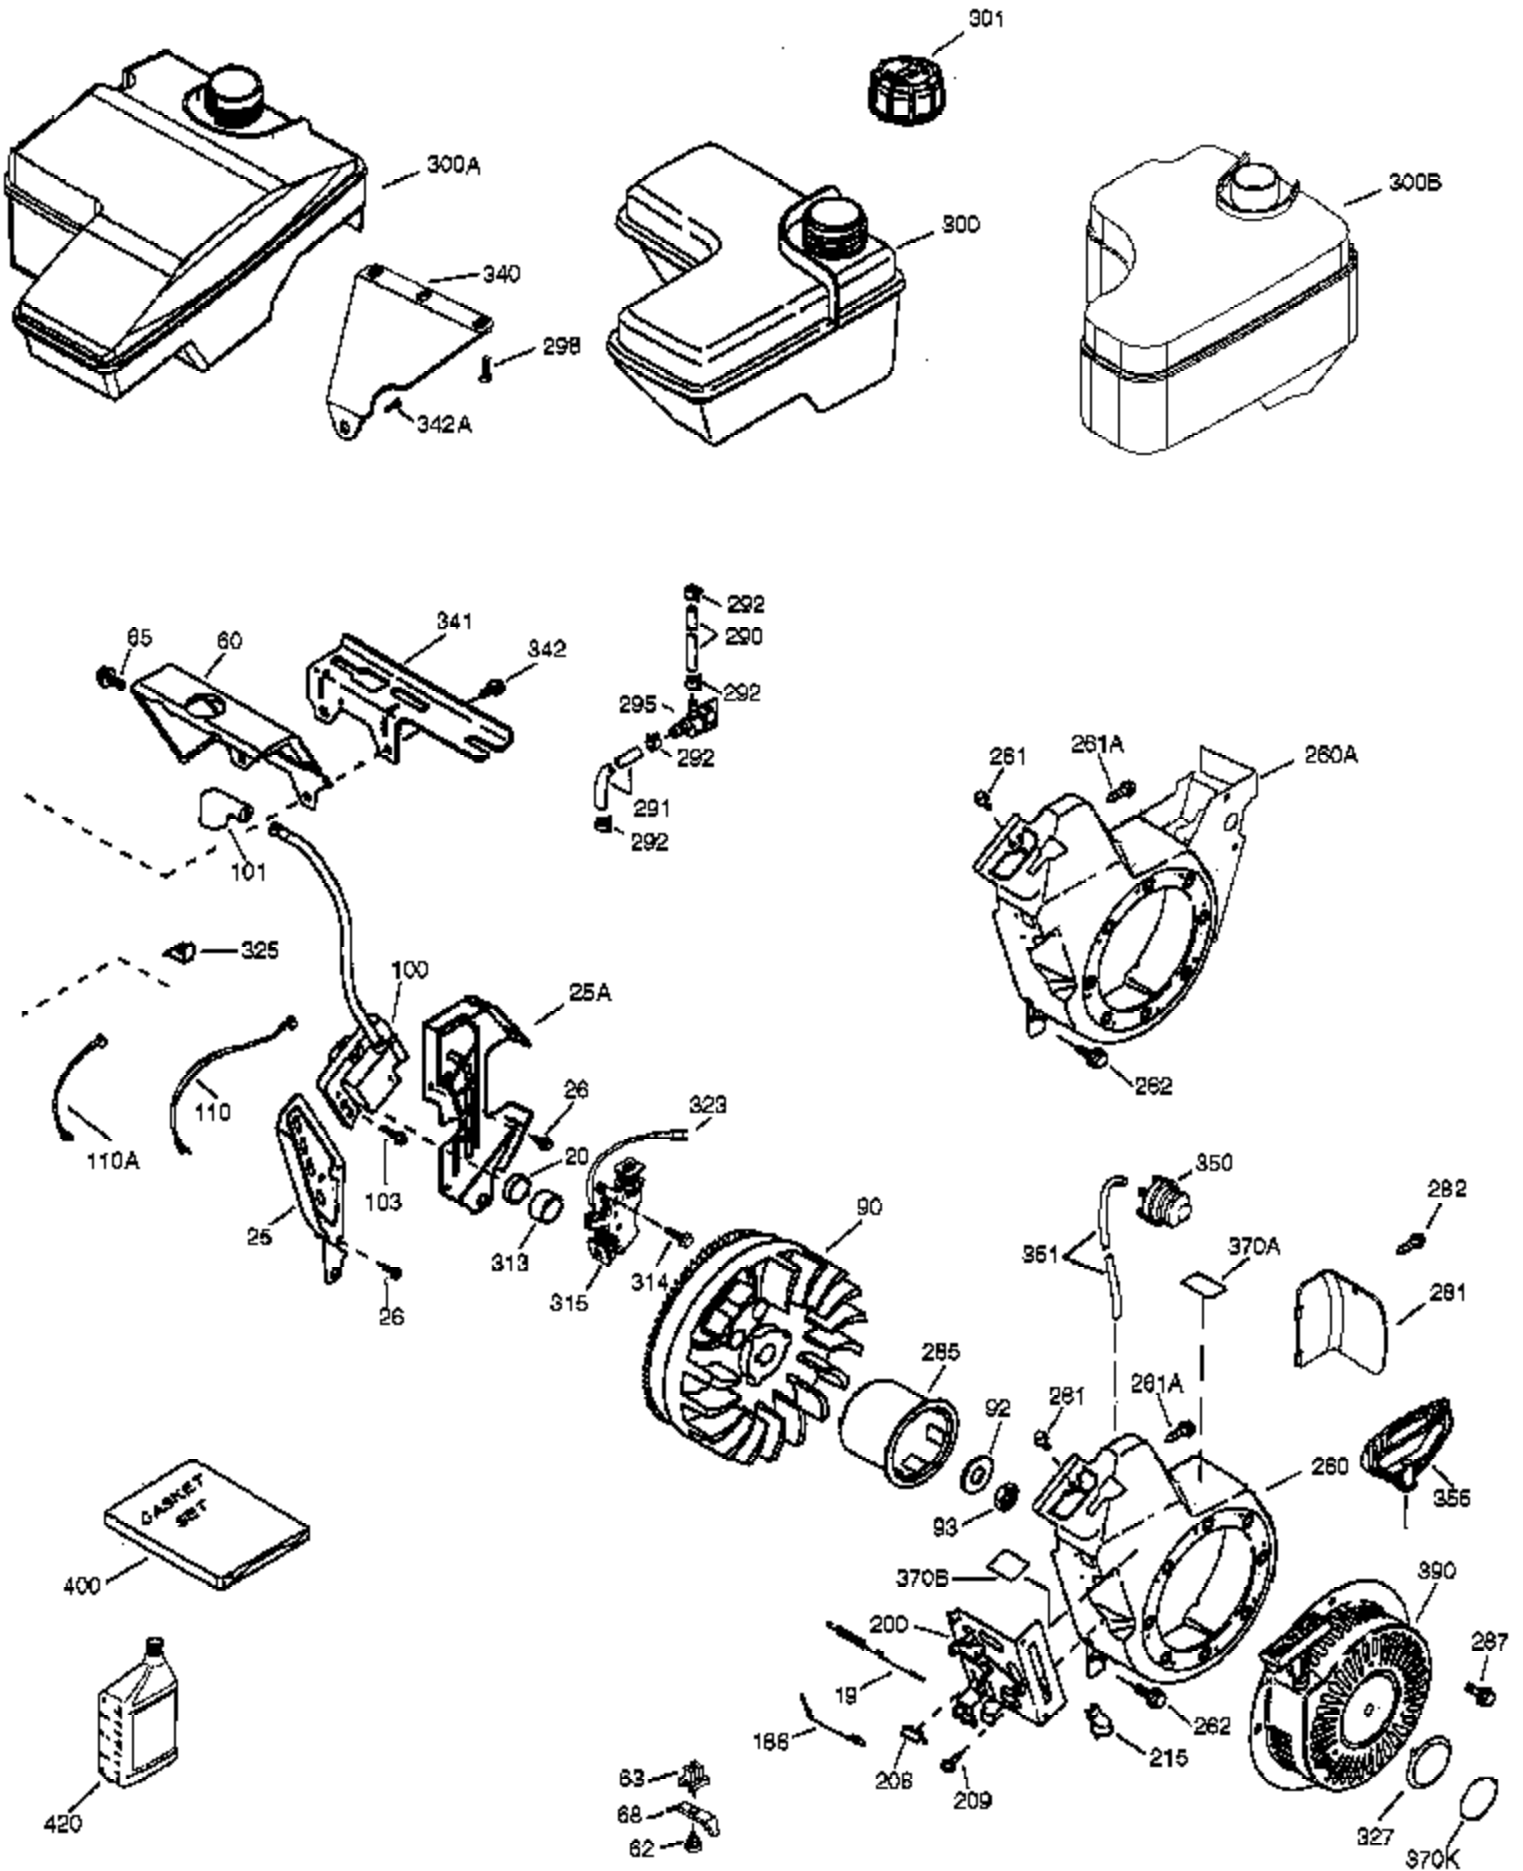

Ref #	Part Number	Qty	Description
19	36710	1	Extension Spring
20	32600	1	Oil Seal
25A	36869	1	Air Baffle (Right)
25	36621	1	Air Baffle (Left)
26	30200	1	Screw, 10-24 x 9/16"
60	36623A	1	Blower Housing Extension
65	30200	1	Screw, 10-24 x 9/16"
90	611216	1	Flywheel
92	650815	1	Belleville Washer
93	650816	1	Flywheel Nut
100	34443B	1	Solid State Ignition
101	610118	1	Spark Plug Cover
103	651007	2	Screw, Torx T-15, 10-24 x 15/16"
110	36230	1	Ground Wire
186	36711	1	Governor Link
200	36824A	1	Control Bracket (Incl. 206)
206	610973	1	Terminal
209	650821	2	Screw, 10-32 x 1/2"
215	32410	1	Control Knob
260	36901	1	Blower Housing
261A	650821	1	Screw, 10-32 x 1/2"
261	651008	1	Screw, 1/4-20 x 31/64"
262	651008	2	Screw, 1/4-20 x 31/64"
285	35985B	1	Starter Cup
287	651008	4	Screw, 1/4-20 x 31/64"
290	30705	1	Fuel Line
291	29774	1	Fuel Line
292	26460	4	Fuel Line Clamp
295	35857	1	Fuel Shut-Off Valve
300	37048	1	Fuel Tank (Incl. 292 & 301)
301	35355	1	Fuel Cap
313	34080	1	Spacer
314	650873	1	Screw, 1/4-20 x 3/4"
315	611111	1	Alternator Coil (18 Watt) (Incl. 323)
323	611118	1	Terminal
325	29443	1	Wire Clip
341	36644	1	Fuel Tank Bracket (Lower)
342	651010	2	Screw, 1/4-20 x 7/8"
350	570682A	1	Primer Assembly
351	32180C	1	Primer Line
355	590574	1	Starter Handle (Mitten Grip)
370B	36899	1	Control Decal
370A	36261	1	Lubrication Decal
370K	36695	1	Starter Decal
390	590733	1	Rewind Starter (NOTE: This engine could have been built with 590749 starter.)
400	36720	1	* Gasket Set (Incl. items marked PK in notes)
420	730226A		SAE 5W30 4-Cycle Engine Oil (Quart)