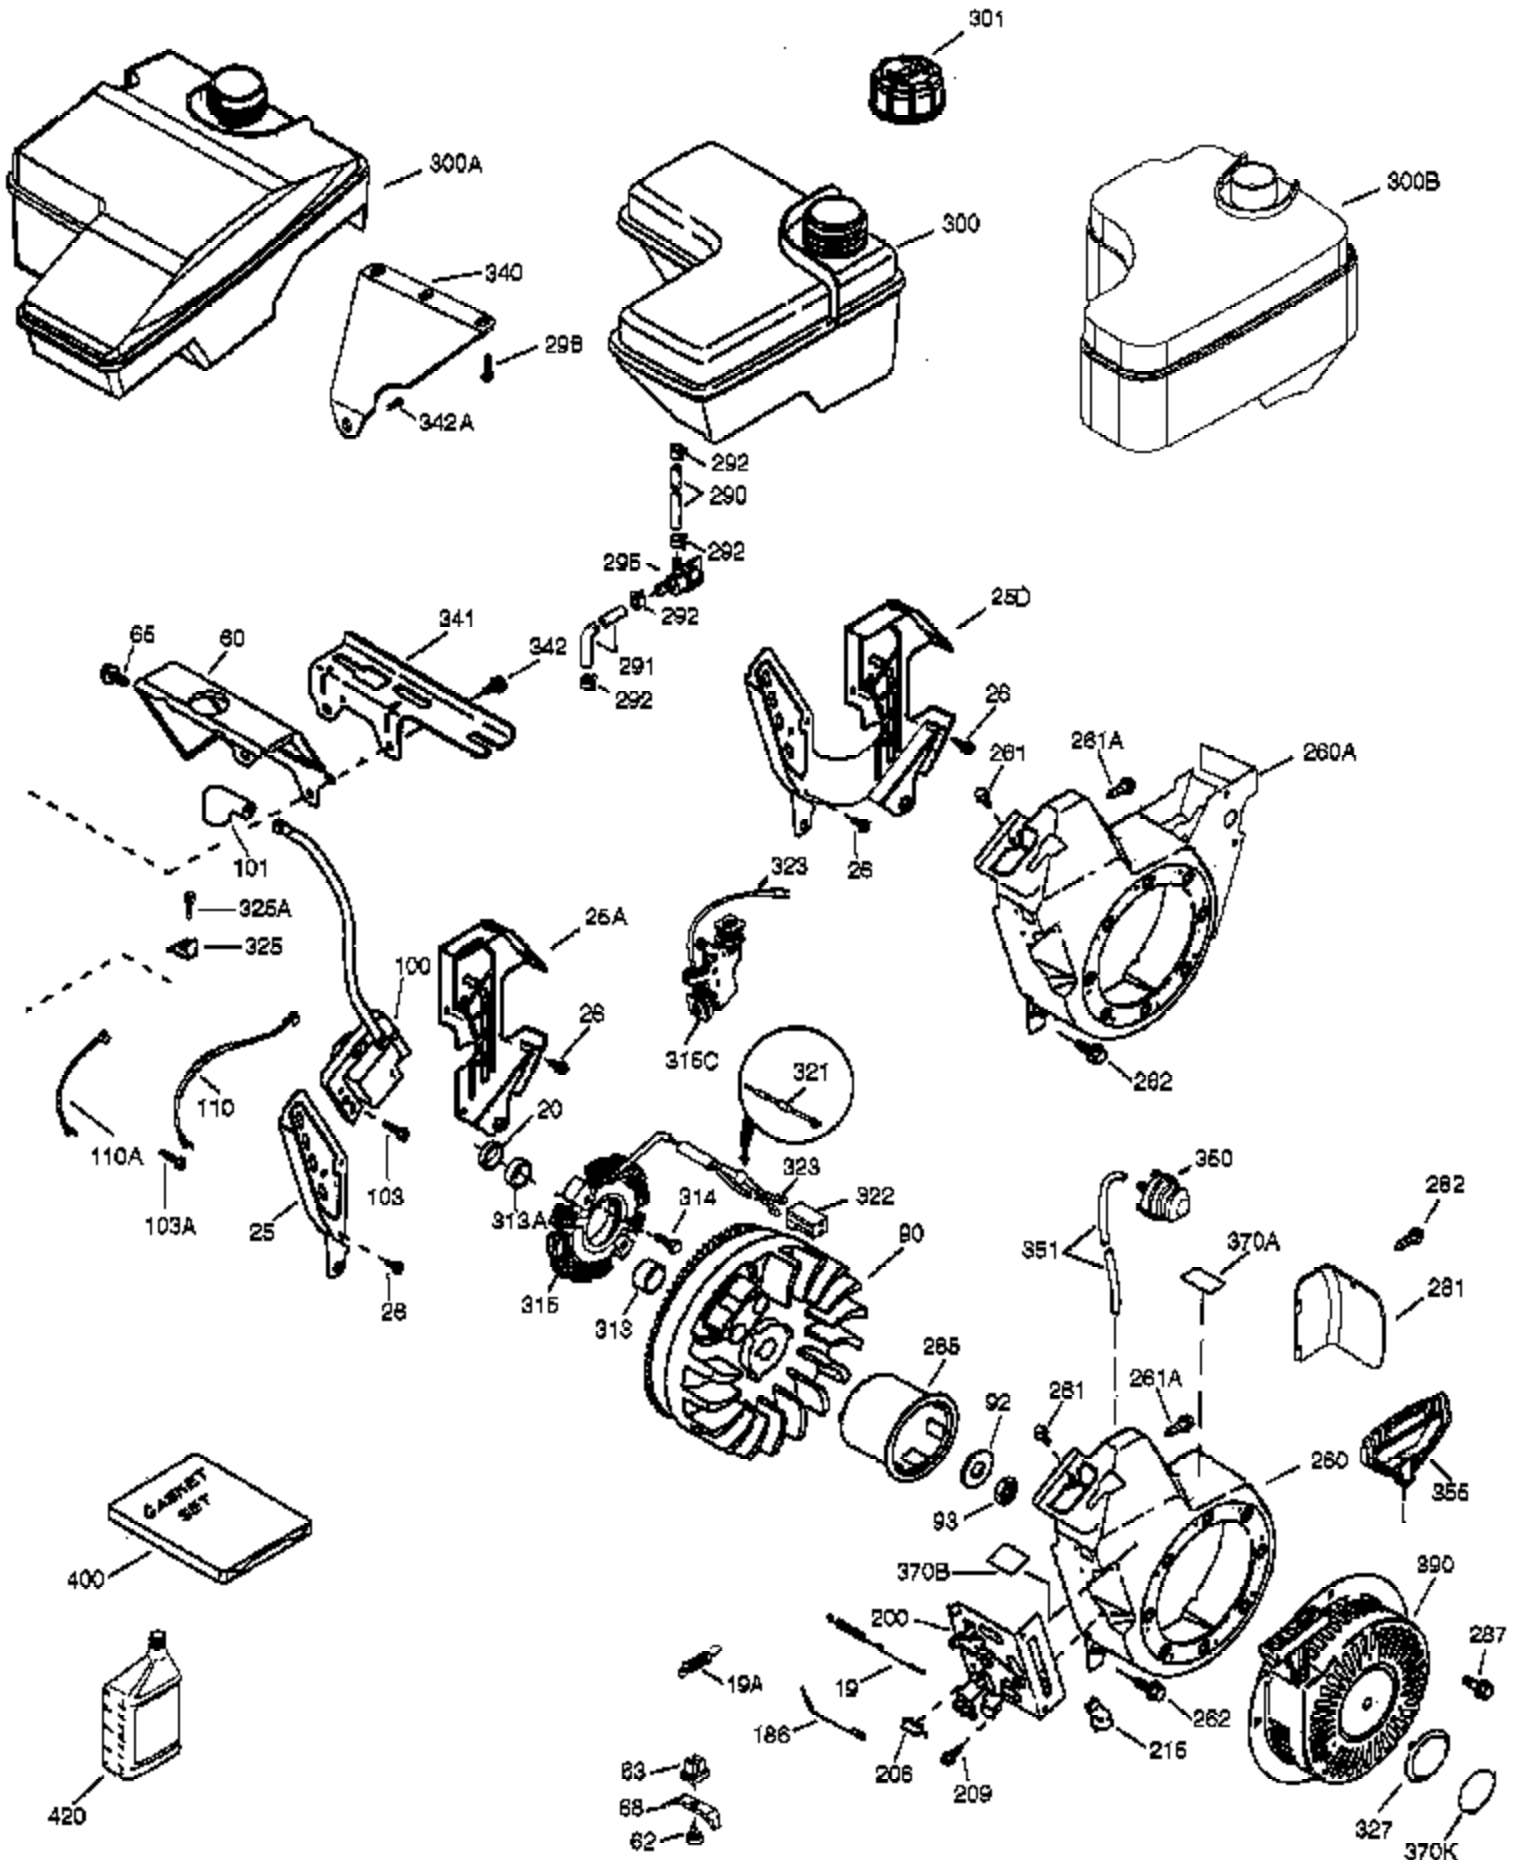

Ref #	Part Number	Qty	Description
19	37111	1	Extension Spring
20	32600	1	Oil Seal
25D	37710	1	Air Baffle (1 pc. electric start)
26	30200	2	Screw, 10-24 x 9/16"
60	36623A	1	Blower Housing Extension
65	30200	1	Screw, 10-24 x 9/16"
90	611216	1	Flywheel
92	650815	1	Belleville Washer
93	650816	1	Flywheel Nut
100	34443C	1	Solid State Ignition
101	610118	1	Spark Plug Cover
103	651007	2	Screw, T-15, 10-24 x 15/16"
110	36230	1	Ground Wire
186	36711	1	Governor Link
200	36824A	1	Control Bracket (Incl. 206)
206	610973	1	Terminal
209	650821	2	Screw, 10-32 x 1/2"
215	32410	1	Control Knob
260	36901	1	Blower Housing
261A	650821	1	Screw, 10-32 x 1/2"
261	651008	1	Screw, 1/4-20 x 31/64"
262	651008	2	Screw, 1/4-20 x 31/64"
285	35985B	1	Starter Cup
287	651008	4	Screw, 1/4-20 x 31/64"
290	30705	1	Fuel Line
291	29774	1	Fuel Line
292	26460	4	Fuel Line Clamp
295	35857	1	Fuel Shut-Off Valve (Incl. 292)
300B	37048	1	Fuel Tank (Incl. 292 & 301)
301	36754	1	Fuel Cap
313	34080	1	Spacer
314	650873	1	Screw, 1/4-20 x 3/4"
315C	611111	1	Alternator Coil (18 watt)(Incl. 323)
341	36644A	1	Fuel Tank Bracket (Lower)
342	651085	2	Screw, 1/4-20 x 19/32"
342B	651086	2	Rubber Washer
350	570682A	1	Primer Assembly
351	32180C	1	Primer Line
355	590574	1	Starter Handle (Mitten Grip)
370A	36261	1	Laminate Decal
370K	36695	1	Starter Decal
370B	36899	1	Control Decal
390	590749	1	Rewind Starter (Note: This engine could have been built with the 590733 starter.)
400	36720	1	* Gasket Set (Incl. items marked PK i n notes)
420	730226A		SAE 5W/30 4-Cycle Engine Oil (Quart)