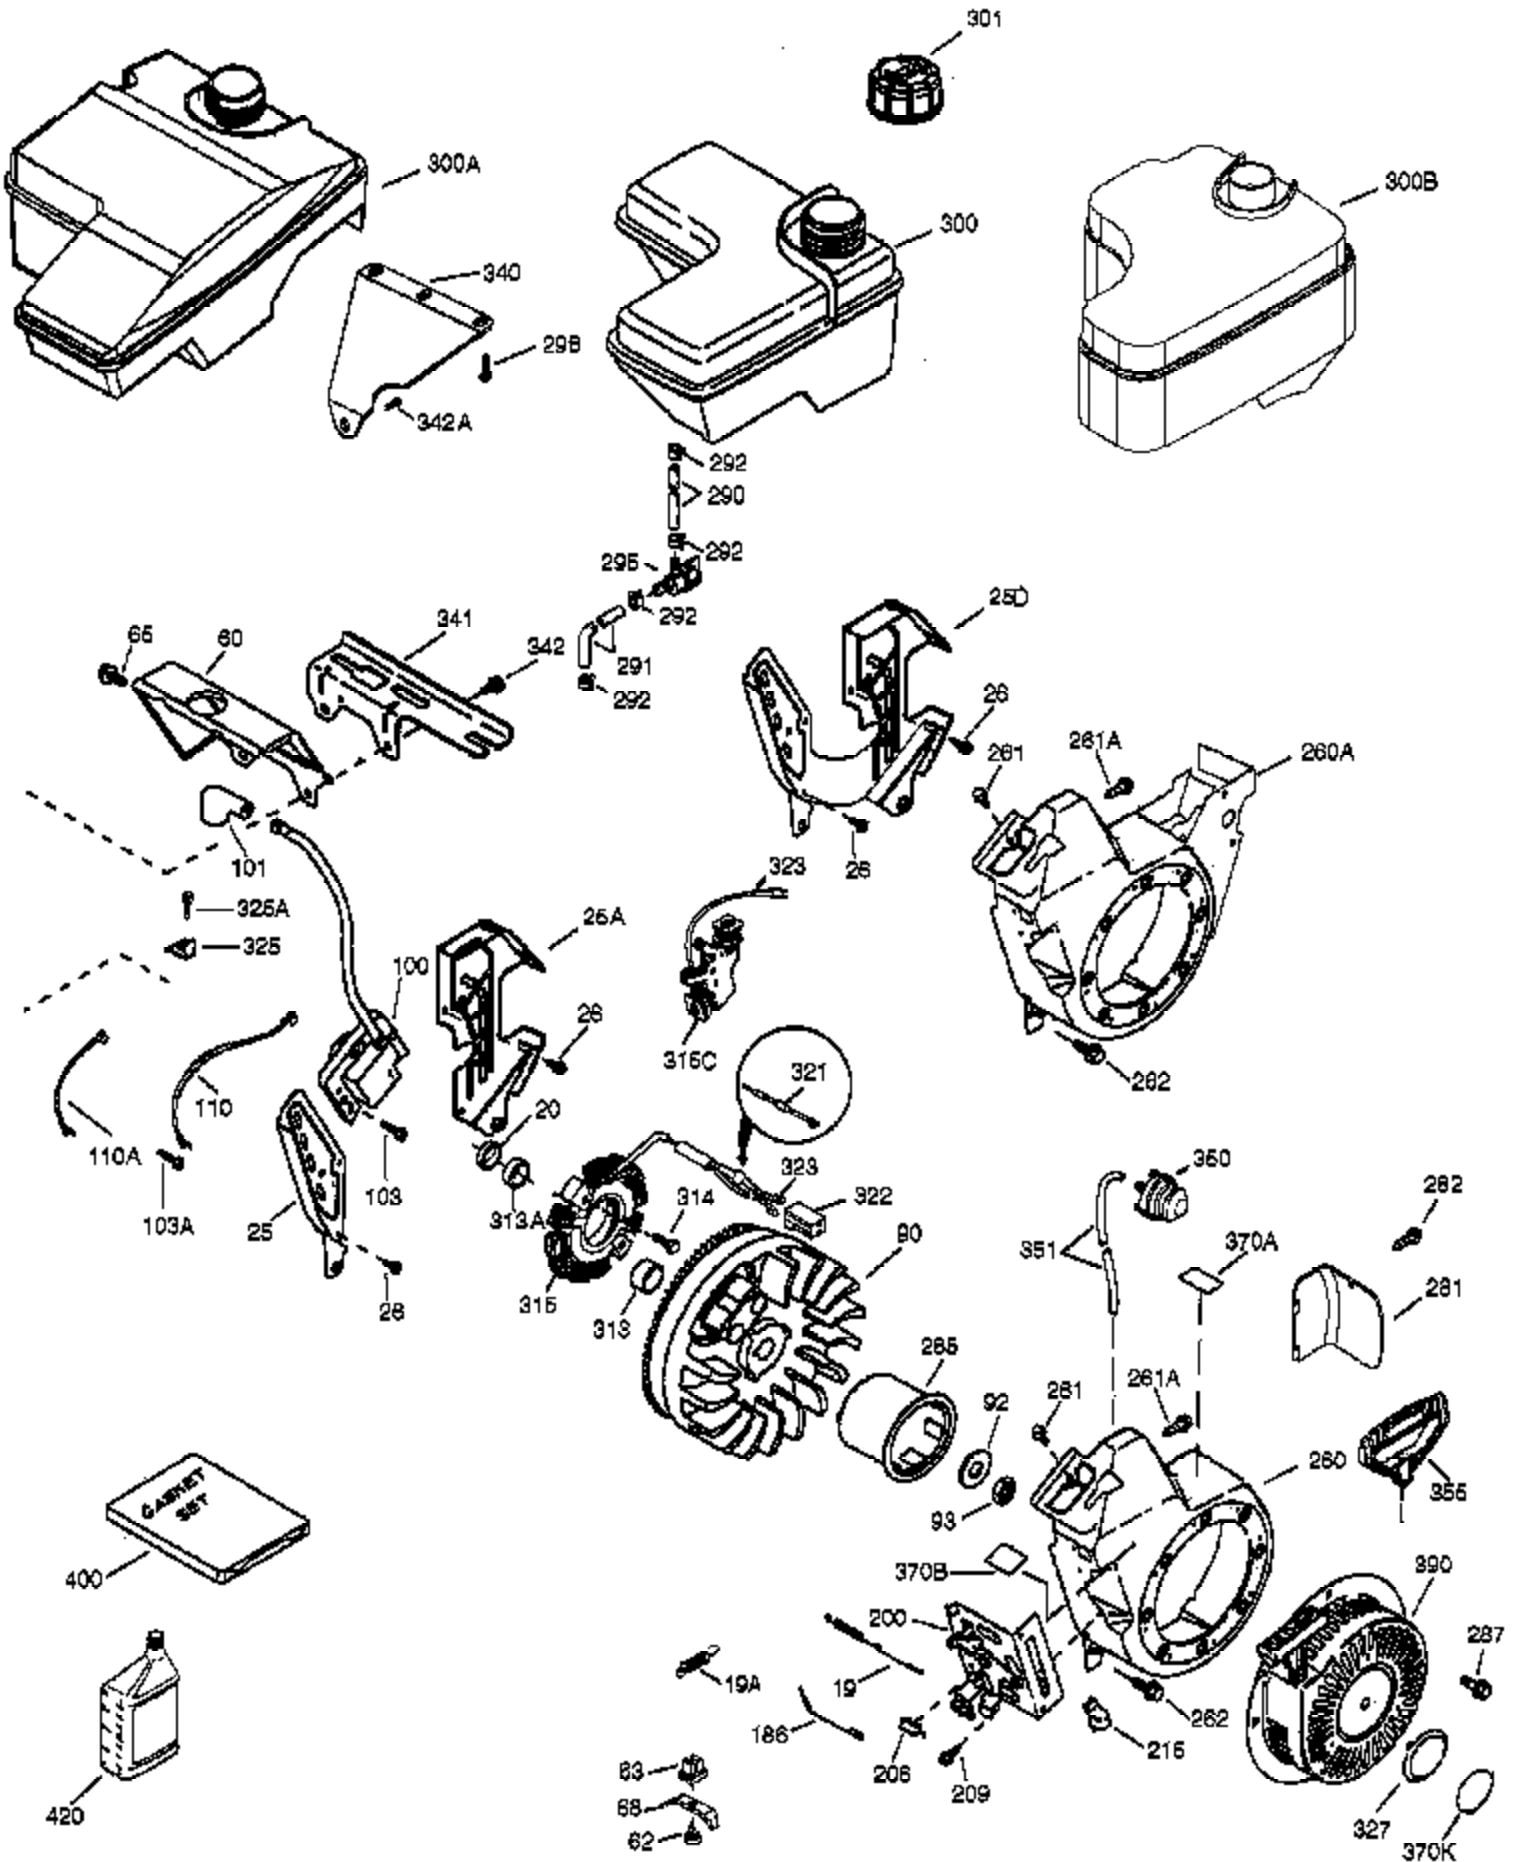

Ref #	Part Number	Qty	Description
19	37111	1	Extension Spring
20	32600	1	Oil Seal
25	36621	1	Air Baffle (Left)
25A	36869	1	Air Baffle (Right)
26	30200	1	Screw, 10-24 x 9/16"
60	36623A	1	Blower Housing Extension
62	650760	1	Screw, 8-32 x 3/8"
63	28545	1	Grommet
65	30200	1	Screw, 10-24 x 9/16"
90	611216	1	Flywheel
92	650815	1	Belleville Washer
93	650816	1	Flywheel Nut
100	34443C	1	Solid State Ignition
101	610118	1	Spark Plug Cover
103	651007	2	Screw, T-15, 10-24 x 15/16"
186	36711	1	Governor Link
200	36824A	1	Control Bracket (Incl. 206)
206	610973	1	Terminal
209	650821	2	Screw, 10-32 x 1/2"
260	36901	1	Blower Housing
261	651008	1	Screw, 1/4-20 x 31/64"
261A	650821	1	Screw, 10-32 x 1/2"
262	651008	2	Screw, 1/4-20 x 31/64"
285	35985B	1	Starter Cup
287	651008	4	Screw, 1/4-20 x 31/64"
290	30705	1	Fuel Line
291	29774	1	Fuel Line
292	26460	4	Fuel Line Clamp
295	35857	1	Fuel Shut-Off Valve
300	37048	1	Fuel Tank (Incl. 292 & 301)
301	36754	1	Fuel Cap (Black)
313	34080	1	Spacer
325	37471	1	Fuel Line Bracket
325A	30200	1	Screw, 10-24 x 9/16"
341	36644	1	Fuel Tank Bracket (Lower)
342	651010	2	Screw, 1/4-20 x 7/8"
350	570682A	1	Primer Assembly
351	32180C	1	Primer Line
355	590574	1	Starter Handle (Mitten Grip)
370B	36899	1	Control Decal
370A	36261	1	Lubrication Decal
370K	36695	1	Starter Decal
390	590749	1	Rewind Starter (NOTE: This engine could have been built with 590733 starter.)
400	36720	1	* Gasket Set (Incl. items marked PK in notes)
420	730226		SAE 5W30 4-Cycle Engine Oil (Quart)