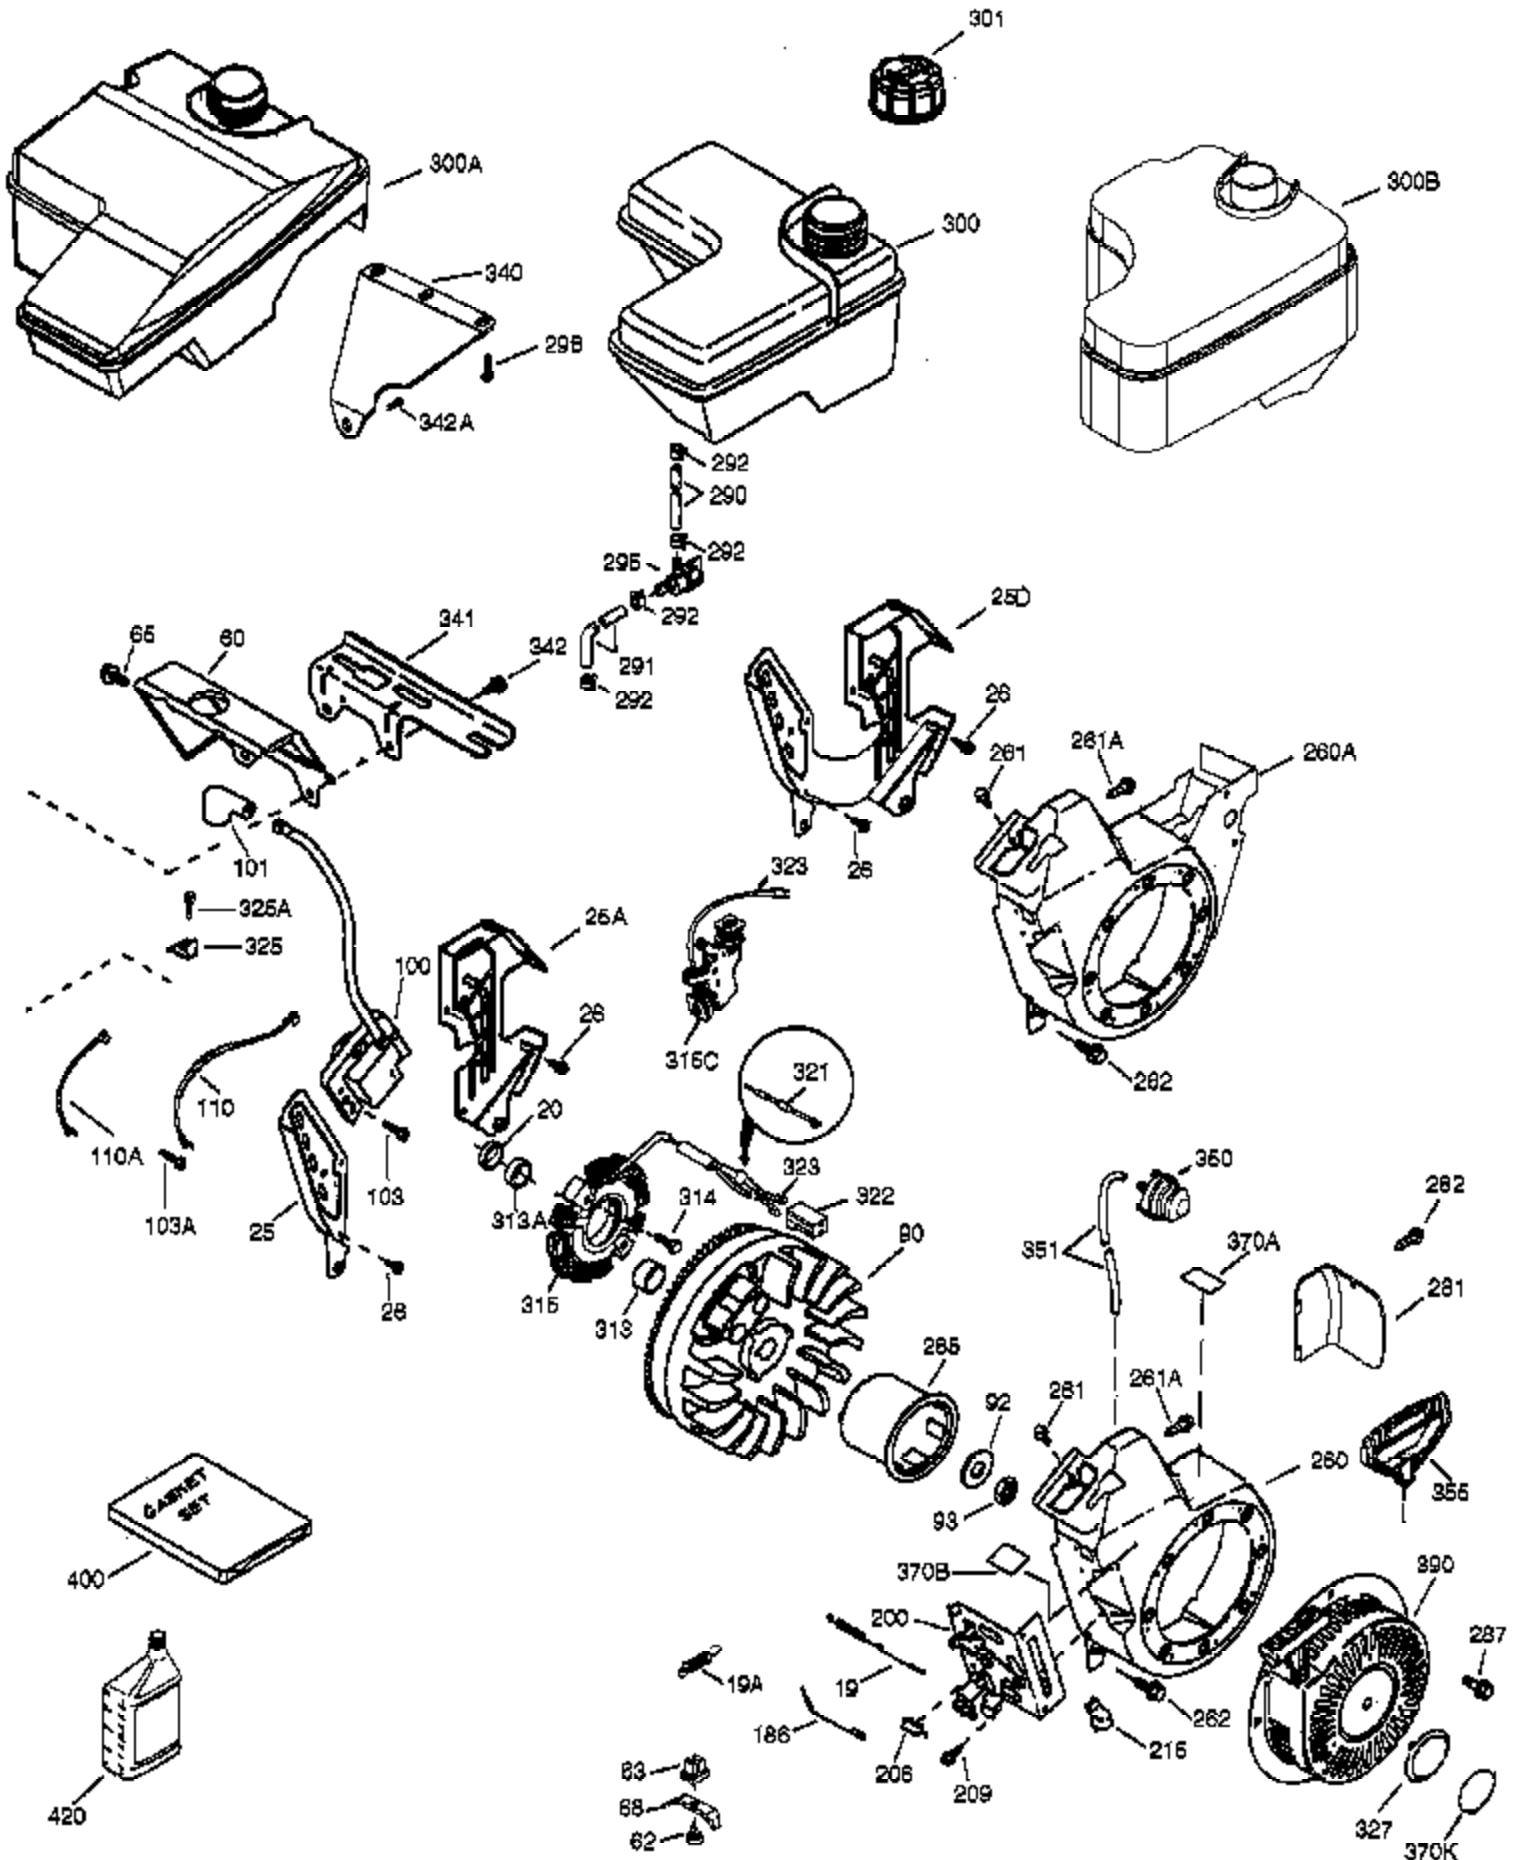

Ref #	Part Number	Qty	Description
19	37111	1	Extension Spring
20	32600	1	Oil Seal
25D	37710	1	Air Baffle (1 pc. electric start)
26	30200	2	Screw, 10-24 x 9/16"
60	36623A	1	Blower Housing Extension
65	30200	1	Screw, 10-24 x 9/16"
90	611216	1	Flywheel
92	650815	1	Belleville Washer
93	650816	1	Flywheel Nut
100	34443C	1	Solid State Ignition
101	610118	1	Spark Plug Cover
103	651007	2	Screw, T-15, 10-24 x 15/16"
110	36230	1	Ground Wire
186	36711	1	Governor Link
200	36824A	1	Control Bracket (Incl. 206)
206	610973	1	Terminal
209	650821	2	Screw, 10-32 x 1/2"
215	32410	1	Control Knob
260	36901	1	Blower Housing
261A	650821	1	Screw, 10-32 x 1/2"
261	651008	1	Screw, 1/4-20 x 31/64"
262	651008	2	Screw, 1/4-20 x 31/64"
281	36907	1	Starter Bubble Cover
282	651035	1	Screw, 6-32 x 25/64"
285	35985B	1	Starter Cup
287	651008	4	Screw, 1/4-20 x 31/64"
290	30705	1	Fuel Line
291	29774	1	Fuel Line
292	26460	4	Fuel Line Clamp
295	35857	1	Fuel Shut-Off Valve
300	36863	1	Fuel Tank (Incl. 292 & 301)
301	36246	1	Fuel Cap
313	34080	1	Spacer
341	36644	1	Fuel Tank Bracket (Lower)
342	651010	2	Screw, 1/4-20 x 7/8"
350	570682A	1	Primer Assembly
351	32180C	1	Primer Line
355	590574	1	Starter Handle (Mitten Grip)
370B	36899	1	Control Decal
370A	36261	1	Instruction Decal
370K	36695	1	Starter Decal
390	590749	1	Rewind Starter (NOTE: This engine could have been built with 590733 starter.)
400	36720	1	* Gasket Set (Incl. items marked PK in notes)
420	730226		SAE 5W30 4-Cycle Engine Oil (Quart)