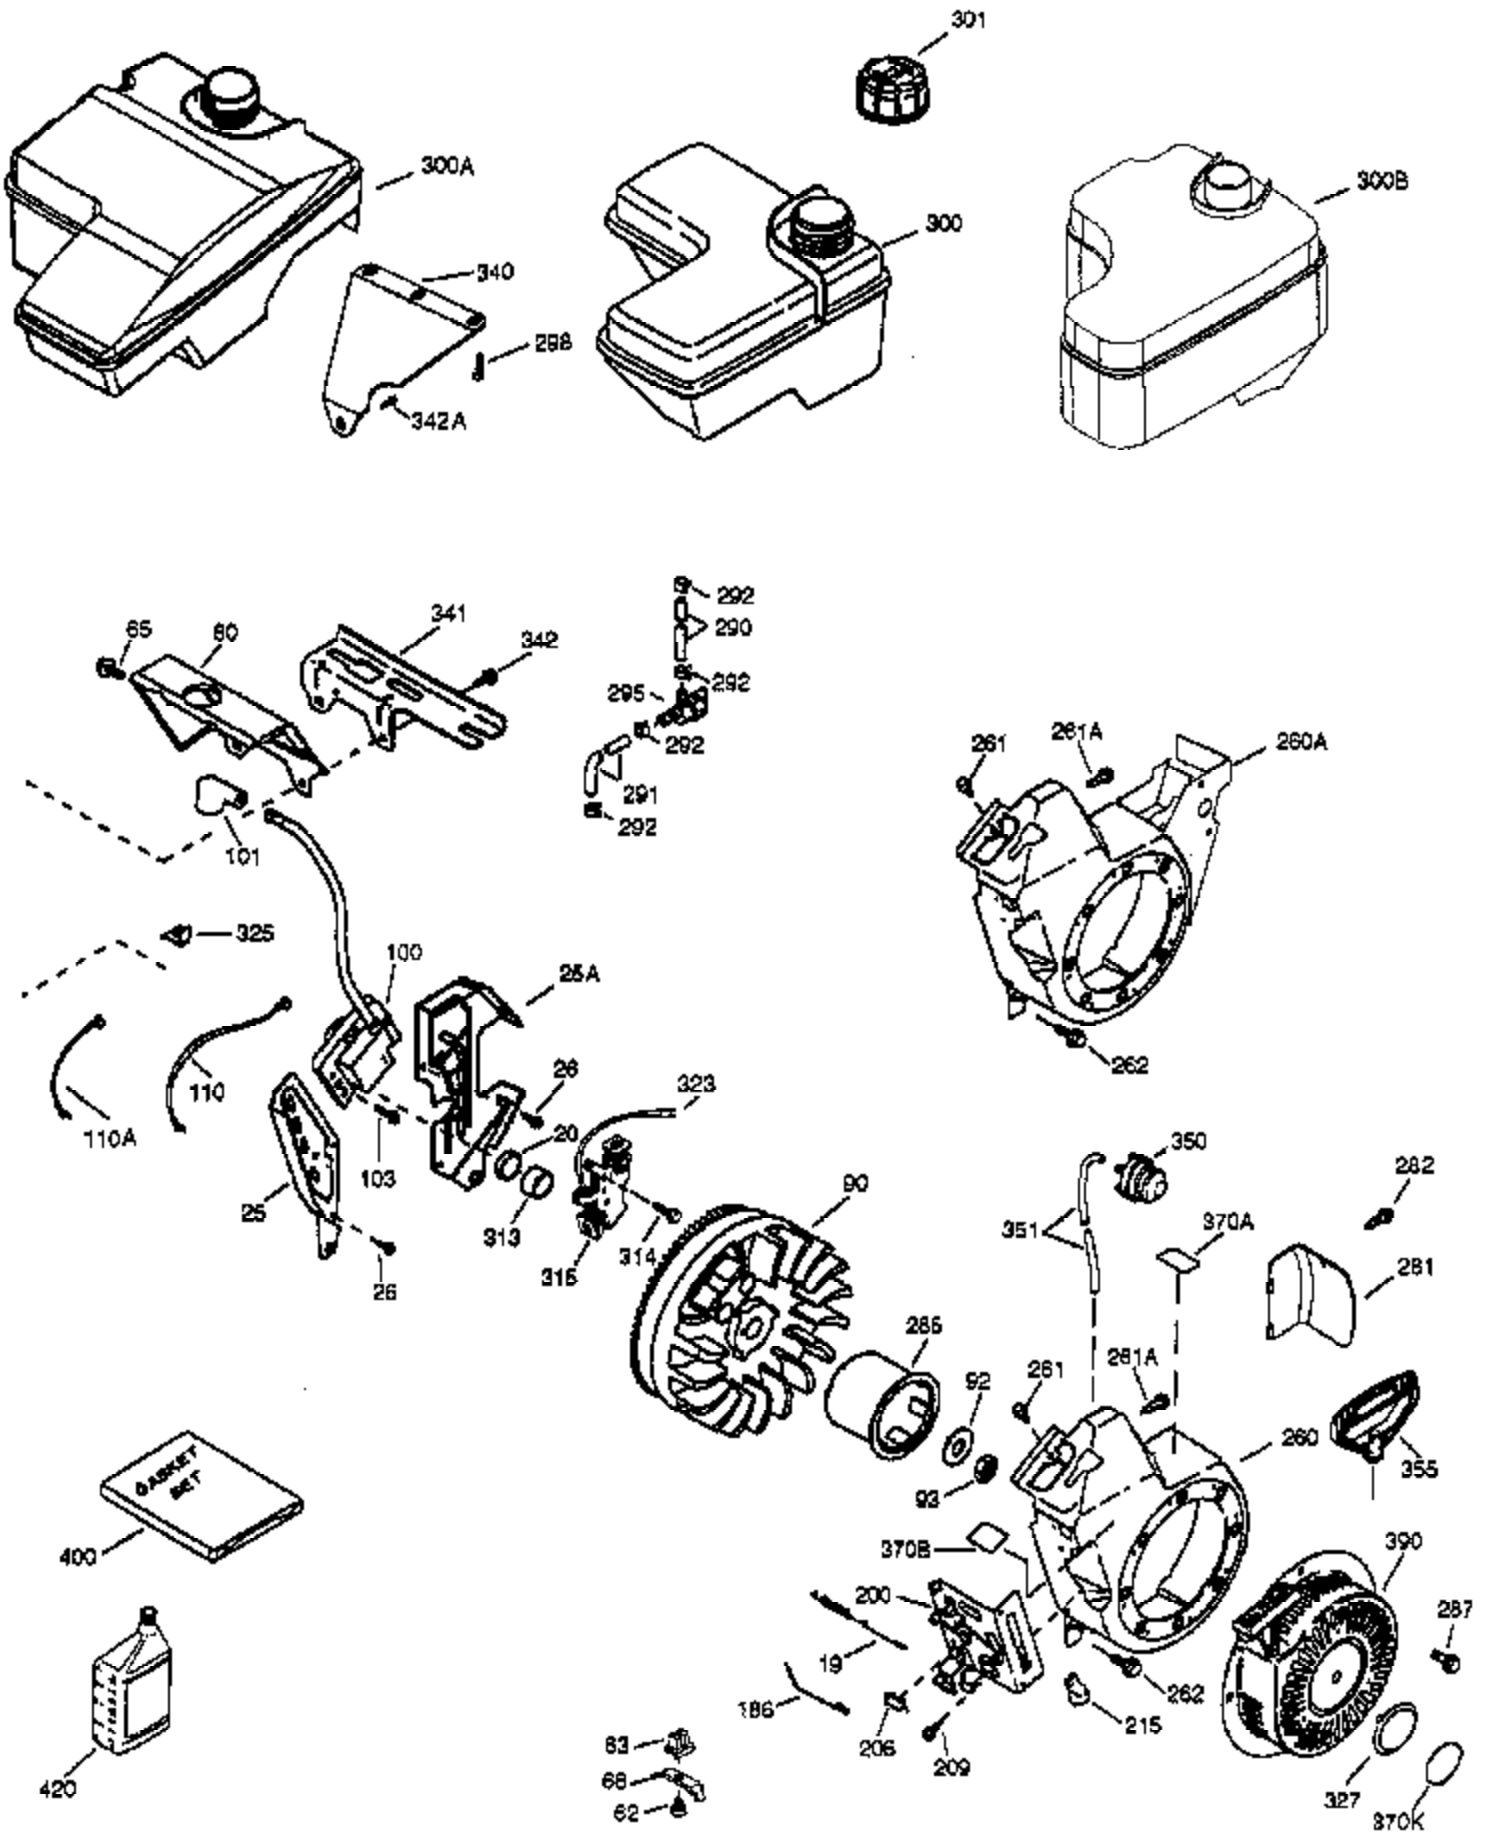

Ref #	Part Number	Qty	Description
19	36710	1	Extension Spring
20	32600	1	Oil Seal
25A	36869	1	Air Baffle (Right)
25	36621	1	Air Baffle (Left)
26	30200	1	Screw, 10-24 x 9/16"
60	36623	1	Blower Housing Extension
62	650760	1	Screw, 8-32 x 3/8"
63	28545	1	Grommet
65	30200	1	Screw, 10-24 x 9/16"
68	33356	1	Ground Terminal
90	611216	1	Flywheel
92	650815	1	Belleville Washer
93	650816	1	Flywheel Nut
100	34443A	1	Solid State Ignition
101	610118	1	Spark Plug Cover
103	651007	2	Screw, Torx T-15, 10-24 x 15/16"
110	36230	1	Ground Wire
110A	36870	1	Ground Wire
186	36711	1	Governor Link
200	36824	1	Control Bracket (Incl. 206)
206	610973	1	Terminal
209	650821	2	Screw, 10-32 x 1/2"
215	32410	1	Control Knob
260	36871	1	Blower Housing
261A	650821	1	Screw, 10-32 x 1/2"
261	651008	1	Screw, 1/4-20 x 31/64"
262	651008	2	Screw, 1/4-20 x 31/64"
285	35985B	1	Starter Cup
287	651008	4	Screw, 1/4-20 x 31/64"
290	30705	1	Fuel Line
292	26460	2	Fuel Line Clamp
298	650665	2	Screw, 1/4-15 x 3/4"
300	36875	1	Fuel Tank (Incl. 292 & 301)
301	35355	1	Fuel Cap
313	34080	1	Spacer
325	29443	1	Wire Clip
327	35392	1	Starter Plug
340	36876	1	Fuel Tank Bracket (Upper)
341	36644	1	Fuel Tank Bracket (Lower)
342A	650738	1	Screw, 1/4-20 x 5/8"
342	651010	1	Screw, 1/4-20 x 7/8"
350	570682	1	Primer Assembly
351	32180C	1	Primer Line
355	590574	1	Starter Handle (Mitten Grip)
370A	36261	1	Lubrication Decal
370P	35878	1	Heat Warning Decal
370B	36899	1	Control Decal
390	590733	1	Rewind Starter
400	36720	1	* Gasket Set (Incl. items marked PK in notes) Incl. (1) each of 26756, 27272A, 29673, 35626, 36581, 36624, 36719