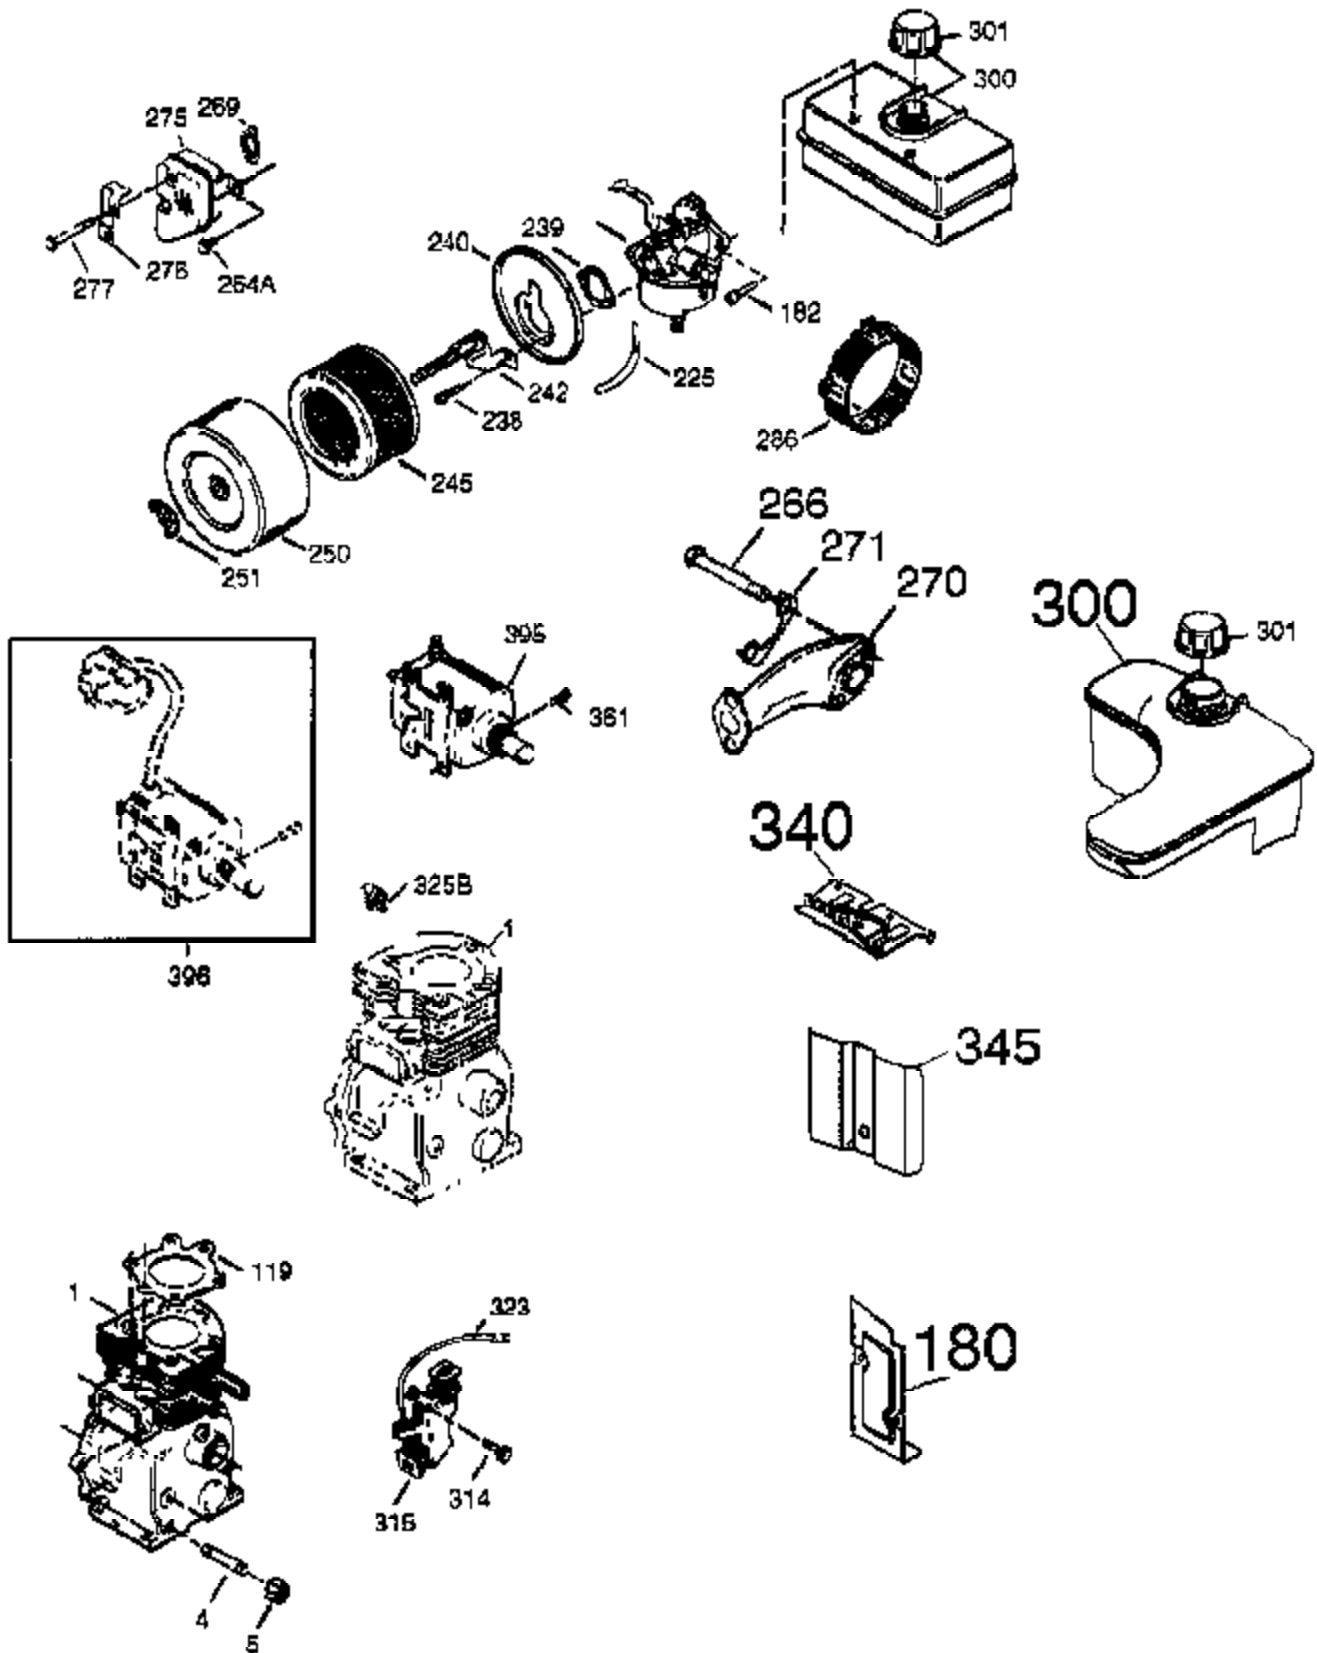

Ref #	Part Number	Qty	Description
1	37083	1	Cylinder (Incl. 2, 20 & 80)
4	0		Oil Drain Extension (Purchase Locally)
5	30969	1	Extension Cap
119	36932	1	* Cylinder Head Gasket
151A	35862	1	Intake Valve Seal
180	35954	1	Blower Housing Extension
182	650517	2	Screw, T-30, 1/4-20 x 27/32"
212A	36288	1	Bushing
261	650738	1	Screw, 1/4-20 x 5/8"
264A	30063	1	Screw, T-30, 1/4-20 x 1/2"
266	650876	2	Screw, 5/16-18 x 1-9/32"
269	35762	2	* Exhaust Gasket
270	37263	1	Manifold
271	35293	1	Locking Plate (Manifold)
275	37264	1	Muffler
276	35348	1	Locking Plate
277	650877	2	Screw, 5/16-18 x 4-1/2"
291A	29774	1	Fuel Line
300	37099	1	Fuel Tank (Incl. 292 & 301)
301	36246	1	Fuel Cap
314	650873	2	Screw, 1/4-20 x 3/4"
315	611104	1	Alternator Coil (3/5 Split)(Incl. 321 - 323)
321	611161	1	Diode
322	611142	1	Connector Body
323	611118	2	Terminal
343	35079	1	Key Switch Bracket
343A	651060	1	Screw, 10-32 x 23/64"
345	37097	1	Heat Baffle
361	650990	2	Screw, T-30, 1/4-20 x 15/32"
369	651032	2	Screw, 12-16 x 5/8"
370I	37119	1	Warning Decal
396	37105	1	Electric Starter Motor (110 Volt)