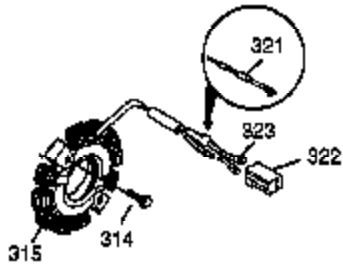

Ref #	Part Number	Qty	Description
3	650820	2	Screw, 1/4-20 x 1/2"
298	650665	2	Screw, 1/4-15 x 3/4"
300A	37099	1	Fuel Tank (Incl. 292 & 301)
301	36246	1	Fuel Cap
302	37098	1	Fuel Tank Extension
302A	650821	3	Screw, 10-32 x 1/2"
314	650873	1	Screw, 1/4-20 x 3/4"
315	611111	1	Alternator Coil (18 Watt)(Incl. 323)
323	611118	1	Terminal
341	37093	1	Fuel Tank Bracket
342	792028	2	Screw, 5/16-18 x 7/8"
345A	650821	1	Screw, 10-32 x 1/2"
361	650990	2	Screw, T-30, 1/4-20 x 1/2"
369	651032	2	Screw, 12-16 x 5/8"
370T	37433	1	Starter Switch Decal