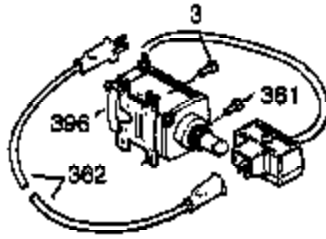

Ref #	Part Number	Qty	Description
3	650820	2	Screw, 1/4-20 x 1/2"
298	650665	2	Screw, 1/4-15 x 3/4"
300A	37099	1	Fuel Tank (Incl. 292 & 301)
301	36246	1	Fuel Cap
302	37098	1	Fuel Tank Extension
302A	650821	3	Screw, 10-32 x 1/2"
314	650873	1	Screw, 1/4-20 x 3/4"
315	611111	1	Alternator Coil (18 Watt)(Incl. 323)
323	611118	1	Terminal
341	37093	1	Fuel Tank Bracket
342	792028	2	Screw, 5/16-18 x 7/8"
345A	650821	1	Screw, 10-32 x 1/2"
361	650990	2	Screw, T-30, 1/4-20 x 1/2"
369	651032	2	Screw, 12-16 x 5/8"
370T	37433	1	Starter Switch Decal