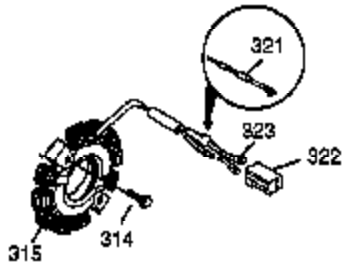

Ref #	Part Number	Qty	Description
3	650820	2	Screw, 1/4-20 x 1/2"
291	29774	1	Fuel Line
298	650665	2	Screw, 1/4-15 x 3/4"
301	36246	1	Fuel Cap
302	37098	1	Fuel Tank Extension
302A	650821	3	Screw, 10-32 x 1/2"
314	650873	1	Screw, 1/4-20 x 3/4"
315	611111	1	Alternator Coil (18 Watt)(Incl. 323)
323	611118	1	Terminal
341	37093	1	Fuel Tank Bracket
342	792028	2	Screw, 5/16-18 x 7/8"
345A	650821	1	Screw, 10-32 x 1/2"
361	650990	2	Screw, Torx T-30, 1/4-20 x 15/32"
369	651032	2	Screw, 12-16 x 5/8"
396	37105	1	Electric Starter Motor (120 Volt)