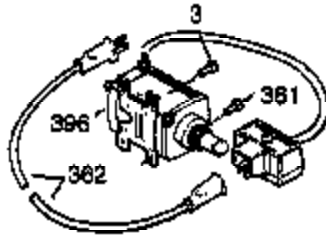

Ref #	Part Number	Qty	Description
3	650820	2	Screw, 1/4-20 x 1/2"
291	29774	1	Fuel Line
298	650665	2	Screw, 1/4-15 x 3/4"
301	36246	1	Fuel Cap
302	37098	1	Fuel Tank Extension
302A	650821	3	Screw, 10-32 x 1/2"
314	650873	1	Screw, 1/4-20 x 3/4"
315	611111	1	Alternator Coil (18 Watt)(Incl. 323)
323	611118	1	Terminal
341	37093	1	Fuel Tank Bracket
342	792028	2	Screw, 5/16-18 x 7/8"
345A	650821	1	Screw, 10-32 x 1/2"
361	650990	2	Screw, Torx T-30, 1/4-20 x 15/32"
369	651032	2	Screw, 12-16 x 5/8"
396	37105	1	Electric Starter Motor (120 Volt)