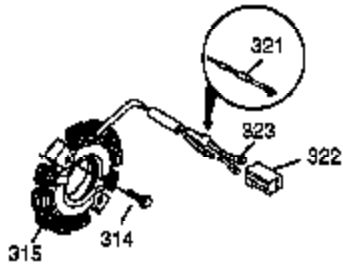

Ref #	Part Number	Qty	Description
3	650820	2	Screw, 1/4-20 x 1/2"
298	650665	2	Screw, 1/4-15 x 3/4"
301	36246	1	Fuel Cap
302	37098	1	Fuel Tank Extension
302A	650821	3	Screw, 10-32 x 1/2"
314	650873	1	Screw, 1/4-20 x 3/4"
315	611111	1	Alternator Coil (18 Watt)(Incl. 323)
323	611118	1	Terminal
341	37093	1	Fuel Tank Bracket
342	792028	2	Screw, 5/16-18 x 7/8"
345A	650821	1	Screw, 10-32 x 1/2"
361	650990	2	Screw, Torx T-30, 1/4-20 x 15/32"
362	32450B	1	Extension Cord
369	651032	2	Screw, 12-16 x 5/8"
396	37105	1	Electric Starter Motor (120 Volt)