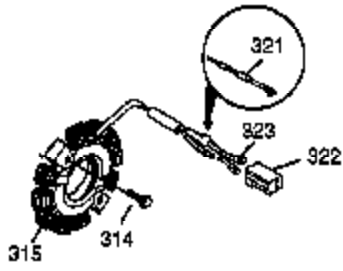

Ref #	Part Number	Qty	Description
3	650820	2	Screw, 1/4-20 x 1/2"
291	29774	1	Fuel Line
298	650665	2	Screw, 1/4-15 x 3/4"
301	35355	1	Fuel Cap
302	37098	1	Fuel Tank Extension
302A	650821	3	Screw, 10-32 x 1/2"
314	650873	2	Screw, 1/4-20 x 3/4"
315	611256	1	Alternator Coil (7 Amp)(Incl. 322,323 323A & 323B)
322	610921	1	Connector Body
323	610922	1	Terminal
323A	611259	2	Terminal
323B	611260	1	Terminal
324	33177	1	Terminal
325A	27275	1	Wire Clip
341	37093	1	Fuel Tank Bracket
342	792028	2	Screw, 5/16-18 x 7/8"
345A	650821	1	Screw, 10-32 x 1/2"
396	33329E	1	Electric Starter Motor (Optional)