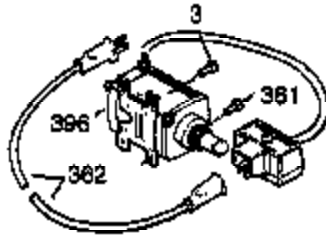

Ref #	Part Number	Qty	Description
3	650820	2	Screw, 1/4-20 x 1/2"
291	29774	1	Fuel Line
298	650665	2	Screw, 1/4-15 x 3/4"
301	35355	1	Fuel Cap
302	37098	1	Fuel Tank Extension
302A	650821	3	Screw, 10-32 x 1/2"
314	650873	2	Screw, 1/4-20 x 3/4"
315	611256	1	Alternator Coil (7 Amp)(Incl. 322,323 323A & 323B)
322	610921	1	Connector Body
323	610922	1	Terminal
323A	611259	2	Terminal
323B	611260	1	Terminal
324	33177	1	Terminal
325A	27275	1	Wire Clip
341	37093	1	Fuel Tank Bracket
342	792028	2	Screw, 5/16-18 x 7/8"
345A	650821	1	Screw, 10-32 x 1/2"
396	33329E	1	Electric Starter Motor (Optional)