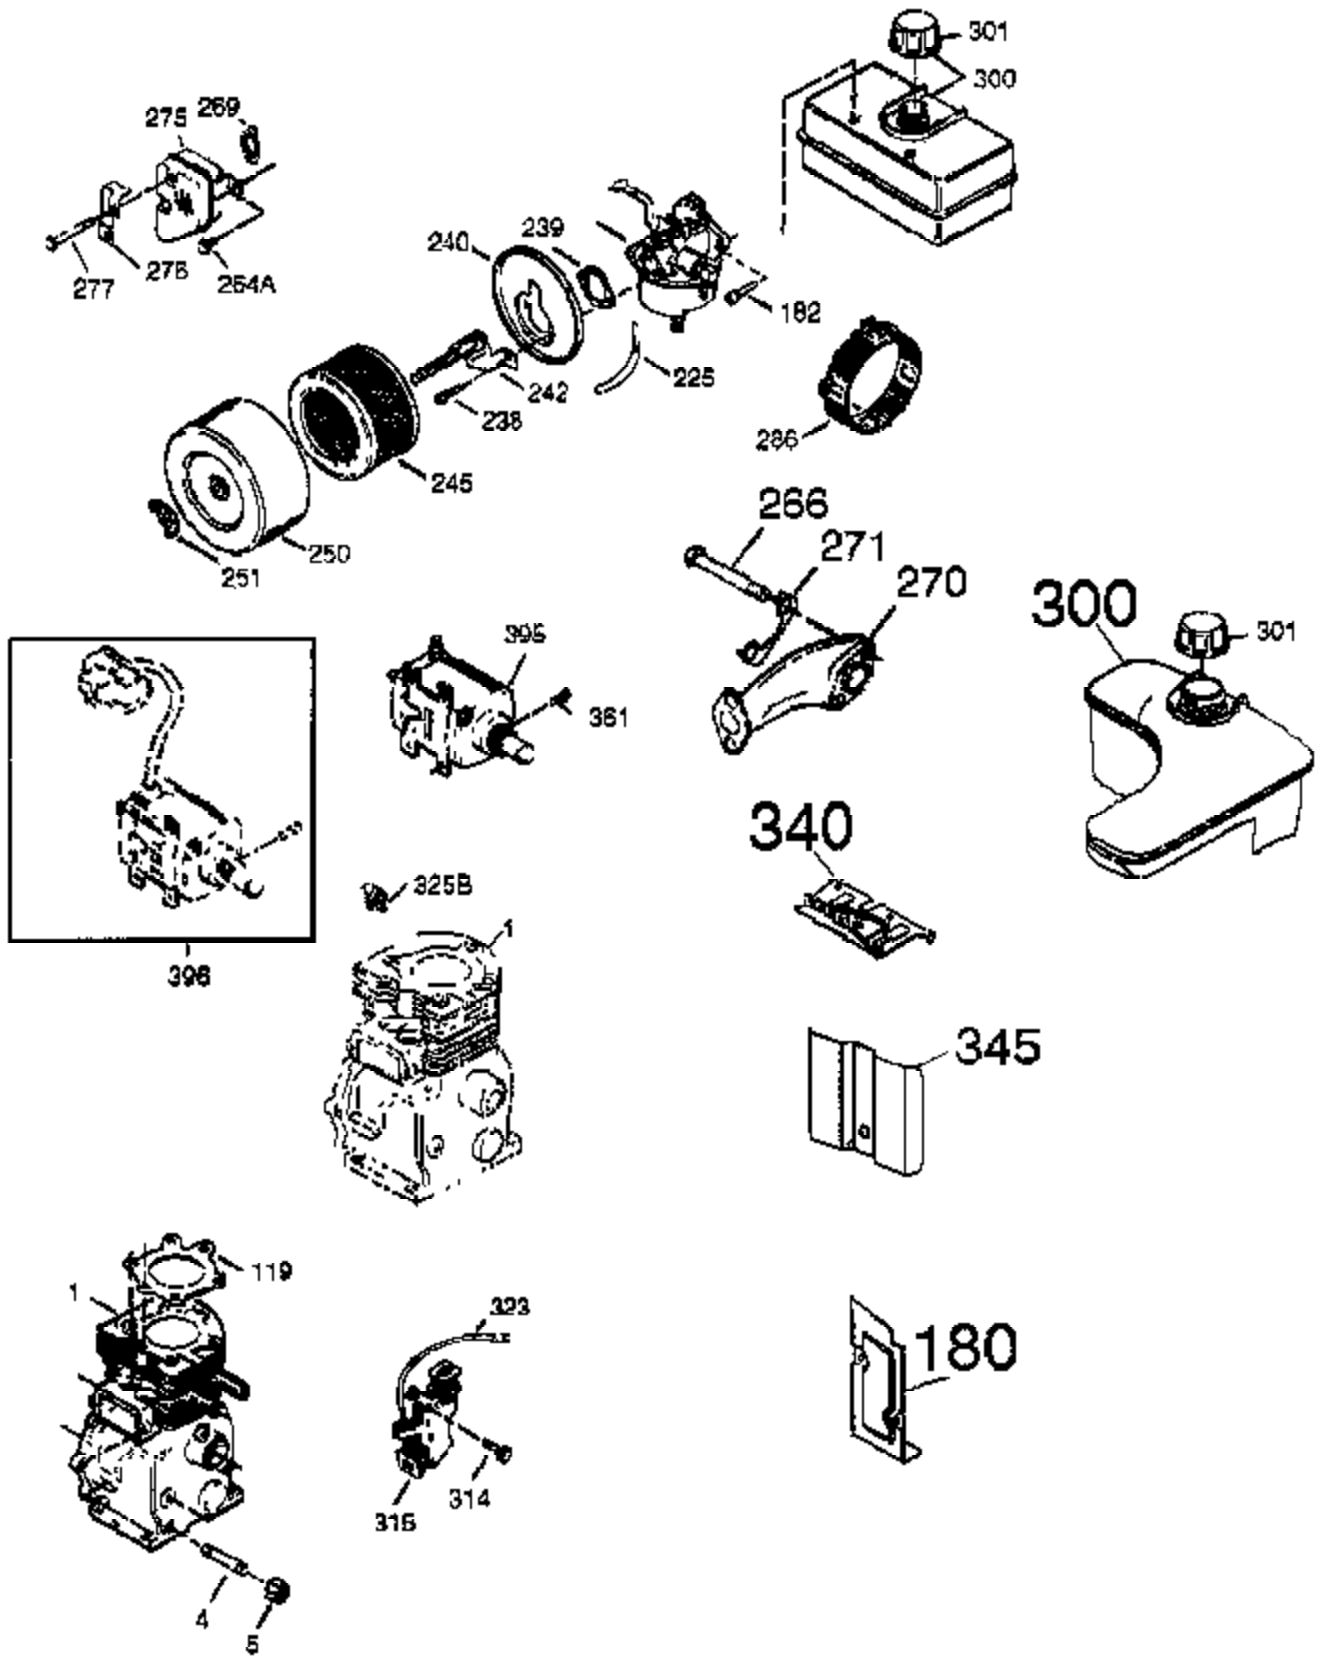

Ref #	Part Number	Qty	Description
1	37083	1	Cylinder (Incl. 2, 20 & 80)
4	0	1	Oil Drain Extension (Purchase Locally)
5	30969	1	Extension Cap
119	36932	1	* Cylinder Head Gasket
180	35954	1	Blower Housing Extension
182	650517	2	Screw, 1/4-20 x 27/32"
261	650738	1	Screw, 1/4-20 x 5/8"
264A	30063	1	Screw, Torx T-30, 1/4-20 x 1/2"
266	650876	2	Screw, 5/16-18 x 1-9/32"
269	35762	2	* Exhaust Gasket
270	37263	1	Exhaust Manifold
271	35293	1	Locking Plate
275	37264	1	Muffler
276A	31588	1	Locking Plate
276	35348	1	Locking Plate
277	650877	2	Screw, 5/16-18 x 4-1/2"
291A	29774	1	Fuel Line
300	37099	1	Fuel Tank (Incl. 292 & 301)
301	36246	1	Fuel Cap
314	650873	1	Screw, 1/4-20 x 3/4"
315	611111	1	Alternator Coil (18 Watt) (Incl. 323)
323	611118	1	Terminal
343	35079	1	Key Switch Bracket
345	37097	1	Heat Baffle
361	650990	2	Screw, Torx T-30, 1/4-20 x 1/2"
369	651032	2	Screw, 12-16 x 5/8"
370D	36534	1	Caution Decal
370I	37119	1	Warning Decal
395	37105	1	Electric Starter Motor (120 Volt)