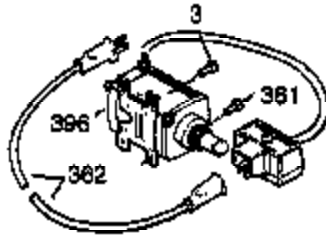

Ref #	Part Number	Qty	Description
3	650820	2	Screw, 1/4-20 x 1/2"
298	650665	2	Screw, 1/4-15 x 3/4"
301	36246	1	Fuel Cap
302	37098	1	Fuel Tank Extension
302A	650821	3	Screw, 10-32 x 1/2"
314	650873	1	Screw, 1/4-20 x 3/4"
315	611111	1	Alternator Coil (18 Watt) (Incl. 322 & 323)
322	611117	1	Connector Body
323	611118	1	Terminal
341	37093	1	Fuel Tank Bracket
342	792028	2	Screw, 5/16-18 x 7/8"
345A	650821	1	Screw, 10-32 x 1/2"
361	650990	2	Screw, T-30, 1/4-20 x 15/32"
369	651032	2	Screw, 12-16 x 5/8"
370F	37226	1	Stop Decal