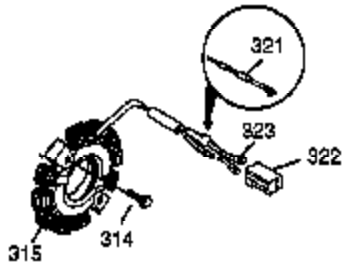

Ref #	Part Number	Qty	Description
3	650820	2	Screw, 1/4-20 x 1/2"
298	650665	2	Screw, 1/4-15 x 3/4"
301	36246	1	Fuel Cap
302	37098	1	Fuel Tank Extension
302A	650821	3	Screw, 10-32 x 1/2"
314	650873	1	Screw, 1/4-20 x 3/4"
315	611111	1	Alternator Coil (18 Watt) (Incl. 322 & 323)
322	611117	1	Connector Body
323	611118	1	Terminal
341	37093	1	Fuel Tank Bracket
342	792028	2	Screw, 5/16-18 x 7/8"
345A	650821	1	Screw, 10-32 x 1/2"
361	650990	2	Screw, T-30, 1/4-20 x 15/32"
369	651032	2	Screw, 12-16 x 5/8"
370F	37226	1	Stop Decal