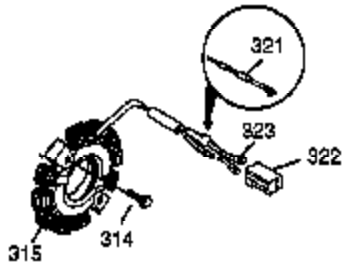

Ref #	Part Number	Qty	Description
3	650820	2	Screw, 1/4-20 x 1/2"
298	650665	2	Screw, 1/4-15 x 3/4"
301	36246	1	Fuel Cap
302	37098	1	Fuel Tank Extension
302A	650821	3	Screw, 10-32 x 1/2"
314	650873	1	Screw, 1/4-20 x 3/4"
315	611111	1	Alternator Coil (18 Watt) (Incl. 322 & 323)
322	611117	1	Connector Body
323	611118	1	Terminal
341	37093	1	Fuel Tank Bracket
342	792028	2	Screw, 5/16-18 x 7/8"
345A	650821	1	Screw, 10-32 x 1/2"
361	650990	2	Screw, T-30, 1/4-20 x 15/32"
369	651032	2	Screw, 12-16 x 5/8"
370F	37226	1	Stop Decal
370T	37433	1	Starter Switch Decal