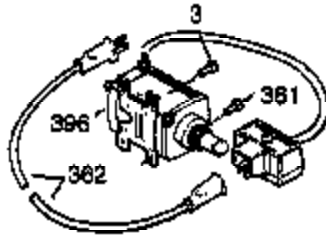

Ref #	Part Number	Qty	Description
3	650820	2	Screw, 1/4-20 x 1/2"
298	650665	2	Screw, 1/4-15 x 3/4"
301	36246	1	Fuel Cap
302	37098	1	Fuel Tank Extension
302A	650821	3	Screw, 10-32 x 1/2"
314	650873	1	Screw, 1/4-20 x 3/4"
315	611111	1	Alternator Coil (18 Watt) (Incl. 322 & 323)
322	611117	1	Connector Body
323	611118	1	Terminal
341	37093	1	Fuel Tank Bracket
342	792028	2	Screw, 5/16-18 x 7/8"
345A	650821	1	Screw, 10-32 x 1/2"
361	650990	2	Screw, T-30, 1/4-20 x 15/32"
369	651032	2	Screw, 12-16 x 5/8"
370F	37226	1	Stop Decal
370T	37433	1	Starter Switch Decal