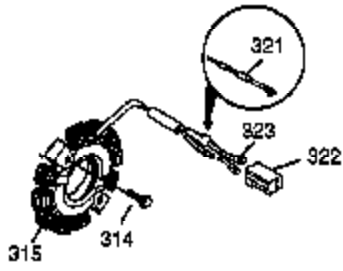

Ref #	Part Number	Qty	Description
3	650820	2	Screw, 1/4-20 x 1/2"
298	650665	2	Screw, 1/4-15 x 3/4"
301	36246	1	Fuel Cap
302	37098	1	Fuel Tank Extension
302A	650821	3	Screw, 10-32 x 1/2"
314	650873	1	Screw, 1/4-20 x 3/4"
315	611111	1	Alternator Coil (18 Watt) (Incl. 323)
323	611118	1	Terminal
341	37093	1	Fuel Tank Bracket
342	792028	2	Screw, 5/16-18 x 7/8"
345A	650821	1	Screw, 10-32 x 1/2"
361	650990	2	Screw, Torx T-30, 1/4-20 x 1/2"
369	651032	2	Screw, 12-16 x 5/8"